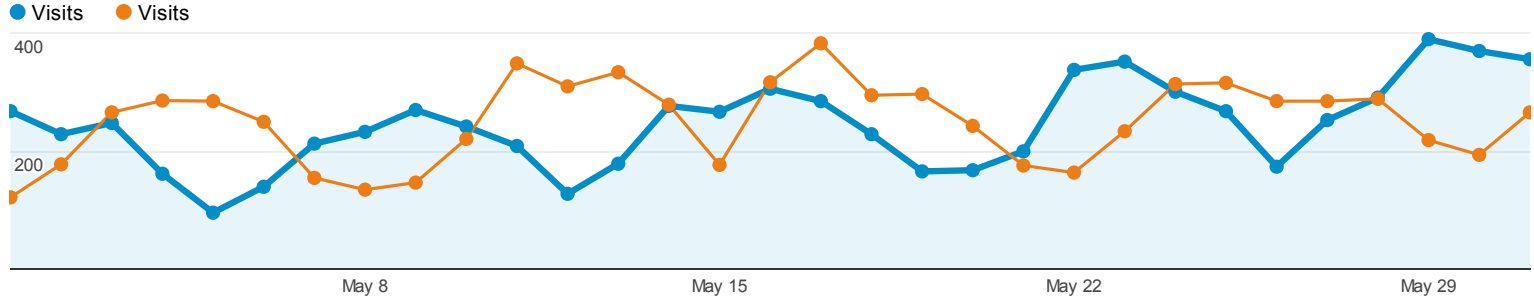

Visitors Overview

% of visits : +0.00%

Overview

3,379 people visited this site

Visits: -2.10%
7,608 vs 7,771

Unique Visitors: -9.19%
3,379 vs 3,721

Pageviews: -6.23%
39,960 vs 42,613

Pages/Visit: -4.22%
5.25 vs 5.48

Avg. Visit Duration: -0.22%
00:10:18 vs 00:10:19

Bounce Rate: -5.75%
37.04% vs 39.30%

% New Visits: -7.63%
39.13% vs 42.36%

60.82% Returning Visitor

4,627 Visits

39.18% New Visitor

2,981 Visits

Language	Visits	% Visits
1. en-us		
May 1, 2012 - May 31, 2012	3,466	45.56%
Mar 31, 2012 - Apr 30, 2012	4,552	58.58%
% Change	-23.86%	-22.23%
2. es		
May 1, 2012 - May 31, 2012	1,430	18.80%
Mar 31, 2012 - Apr 30, 2012	750	9.65%
% Change	90.67%	94.75%
3. es-es		
May 1, 2012 - May 31, 2012	390	5.13%
Mar 31, 2012 - Apr 30, 2012	221	2.84%
% Change	76.47%	80.25%
4. fr		
May 1, 2012 - May 31, 2012	275	3.61%
Mar 31, 2012 - Apr 30, 2012	237	3.05%