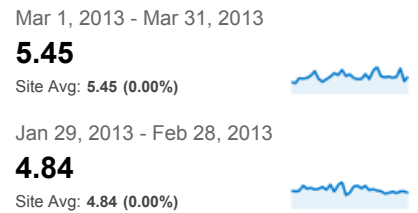

Avg. Visit Duration

Visits and Avg. Visit Duration by Country / Territory

Country / Territory	Visits	Avg. Visit Duration
United States		
Mar 1, 2013 - Mar 31, 2013	2,824	00:11:44
Jan 29, 2013 - Feb 28, 2013	2,129	00:09:21
% Change	32.64%	25.49%
India		
Mar 1, 2013 - Mar 31, 2013	393	00:07:23
Jan 29, 2013 - Feb 28, 2013	485	00:09:04
% Change	-18.97%	-18.66%
Colombia		
Mar 1, 2013 - Mar 31, 2013	363	00:14:03
Jan 29, 2013 - Feb 28, 2013	190	00:14:27
% Change	91.05%	-2.74%
Germany		
Mar 1, 2013 - Mar 31, 2013	332	00:06:19
Jan 29, 2013 - Feb 28, 2013	433	00:04:14
% Change	-23.33%	49.35%
Spain		
Mar 1, 2013 - Mar 31, 2013	309	00:10:24
Jan 29, 2013 - Feb 28, 2013	314	00:10:13
% Change	-1.59%	1.72%

% New Visits

Unique Visitors

Pageviews

Pages / Visit

Avg. Time on Page

France					
Mar 1, 2013 - Mar 31, 2013	160	265	Mar 1, 2013 - Mar 31, 2013	307	00:04:54
Jan 29, 2013 - Feb 28, 2013	155	271	Jan 29, 2013 - Feb 28, 2013	301	00:05:23
% Change	3.23%	-2.21%	% Change	1.99%	-9.01%
Canada					
Mar 1, 2013 - Mar 31, 2013			Mar 1, 2013 - Mar 31, 2013	300	00:08:17
Jan 29, 2013 - Feb 28, 2013			Jan 29, 2013 - Feb 28, 2013	560	00:09:39
% Change			% Change	-46.43%	-14.01%
Mexico					
Mar 1, 2013 - Mar 31, 2013			Mar 1, 2013 - Mar 31, 2013	191	00:04:54
Jan 29, 2013 - Feb 28, 2013			Jan 29, 2013 - Feb 28, 2013	198	00:05:53
% Change			% Change	-3.54%	-16.89%
China					
Mar 1, 2013 - Mar 31, 2013			Mar 1, 2013 - Mar 31, 2013	180	00:07:56
Jan 29, 2013 - Feb 28, 2013			Jan 29, 2013 - Feb 28, 2013	178	00:15:40
% Change			% Change	1.12%	-49.37%
United Kingdom					
Mar 1, 2013 - Mar 31, 2013			Mar 1, 2013 - Mar 31, 2013	166	00:08:51
Jan 29, 2013 - Feb 28, 2013			Jan 29, 2013 - Feb 28, 2013	194	00:07:10
% Change			% Change	-14.43%	23.49%