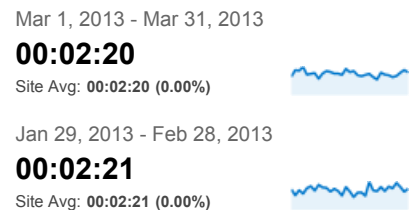

% New Visits

Unique Visitors

Pageviews

Pages / Visit

Avg. Time on Page

France					
Mar 1, 2013 - Mar 31, 2013	160	265	Mar 1, 2013 - Mar 31, 2013	307	00:04:54
Jan 29, 2013 - Feb 28, 2013	155	271	Jan 29, 2013 - Feb 28, 2013	301	00:05:23
% Change	3.23%	-2.21%	% Change	1.99%	-9.01%
Canada					
Mar 1, 2013 - Mar 31, 2013			Mar 1, 2013 - Mar 31, 2013	300	00:08:17
Jan 29, 2013 - Feb 28, 2013			Jan 29, 2013 - Feb 28, 2013	560	00:09:39
% Change			% Change	-46.43%	-14.01%
Mexico					
Mar 1, 2013 - Mar 31, 2013			Mar 1, 2013 - Mar 31, 2013	191	00:04:54
Jan 29, 2013 - Feb 28, 2013			Jan 29, 2013 - Feb 28, 2013	198	00:05:53
% Change			% Change	-3.54%	-16.89%
China					
Mar 1, 2013 - Mar 31, 2013			Mar 1, 2013 - Mar 31, 2013	180	00:07:56
Jan 29, 2013 - Feb 28, 2013			Jan 29, 2013 - Feb 28, 2013	178	00:15:40
% Change			% Change	1.12%	-49.37%
United Kingdom					
Mar 1, 2013 - Mar 31, 2013			Mar 1, 2013 - Mar 31, 2013	166	00:08:51
Jan 29, 2013 - Feb 28, 2013			Jan 29, 2013 - Feb 28, 2013	194	00:07:10
% Change			% Change	-14.43%	23.49%