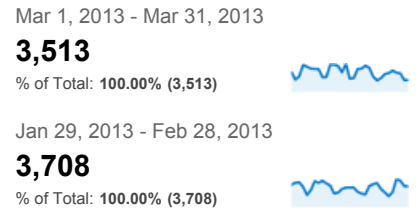

Unique Visitors