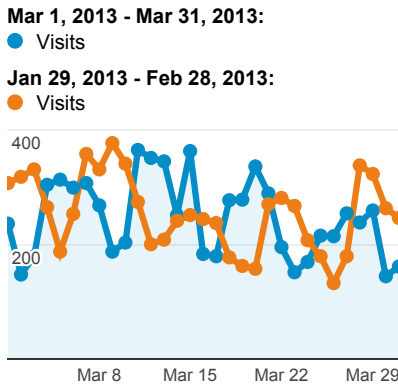

My Dashboard

Mar 1, 2013 - Mar 31, 2013
Compare to: Jan 29, 2013 - Feb 28, 2013

Advanced Segments | + Add Widget | Share | Email | Export

Customize Dashboard | Delete Dashboard

Visits

Visits and Visits

Visits by Traffic Type

- **55.53% organic**
4,254 Visits
- **25.48% direct**
1,952 Visits
- **18.98% referral**
1,454 Visits

Visits and Pageviews by Mobile

Mobile (Including Tablet)	Visits	Pageviews
No		
Mar 1, 2013 - Mar 31, 2013	7,500	41,499
Jan 29, 2013 - Feb 28, 2013	7,749	38,013
% Change	-3.21%	9.17%

Avg. Visit Duration

Visits and Avg. Visit Duration by Country / Territory

Country / Territory	Visits	Avg. Visit Duration
United States		
Mar 1, 2013 - Mar 31, 2013	2,824	00:11:44
Jan 29, 2013 - Feb 28, 2013	2,129	00:09:21
% Change	32.64%	25.49%
India		
Mar 1, 2013 - Mar 31, 2013	393	00:07:23
Jan 29, 2013 - Feb 28, 2013	485	00:09:04
% Change	-18.97%	-18.66%
Colombia		
Mar 1, 2013 - Mar 31, 2013	363	00:14:03
Jan 29, 2013 - Feb 28, 2013	190	00:14:27
% Change	91.05%	-2.74%
Germany		
Mar 1, 2013 - Mar 31, 2013	332	00:06:19
Jan 29, 2013 - Feb 28, 2013	433	00:04:14
% Change	-23.33%	49.35%
Spain		
Mar 1, 2013 - Mar 31, 2013	309	00:10:24
Jan 29, 2013 - Feb 28, 2013	314	00:10:13
% Change	-1.59%	1.72%