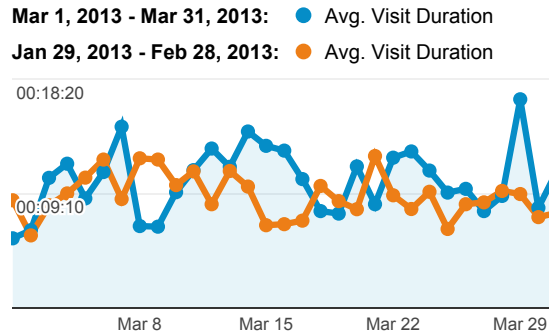

My Dashboard

Mar 1, 2013 - Mar 31, 2013
Compare to: Jan 29, 2013 - Feb 28, 2013

Advanced Segments | + Add Widget | Share | Email | Export

Customize Dashboard | Delete Dashboard

Visits

Visits and Visits

Visits by Traffic Type

- **55.53% organic**
4,254 Visits
- **25.48% direct**
1,952 Visits
- **18.98% referral**
1,454 Visits

Visits and Pageviews by Mobile

Mobile (Including Tablet)	Visits	Pageviews
No		
Mar 1, 2013 - Mar 31, 2013	7,500	41,499
Jan 29, 2013 - Feb 28, 2013	7,749	38,013
% Change	-3.21%	9.17%

Avg. Visit Duration

Visits and Avg. Visit Duration by Country / Territory

Country / Territory	Visits	Avg. Visit Duration
United States		
Mar 1, 2013 - Mar 31, 2013	2,824	00:11:44
Jan 29, 2013 - Feb 28, 2013	2,129	00:09:21
% Change	32.64%	25.49%
India		
Mar 1, 2013 - Mar 31, 2013	393	00:07:23
Jan 29, 2013 - Feb 28, 2013	485	00:09:04
% Change	-18.97%	-18.66%
Colombia		
Mar 1, 2013 - Mar 31, 2013	363	00:14:03
Jan 29, 2013 - Feb 28, 2013	190	00:14:27
% Change	91.05%	-2.74%
Germany		
Mar 1, 2013 - Mar 31, 2013	332	00:06:19
Jan 29, 2013 - Feb 28, 2013	433	00:04:14
% Change	-23.33%	49.35%
Spain		
Mar 1, 2013 - Mar 31, 2013	309	00:10:24
Jan 29, 2013 - Feb 28, 2013	314	00:10:13
% Change	-1.59%	1.72%