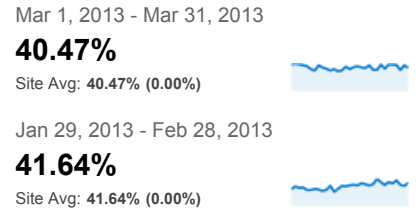

% New Visits