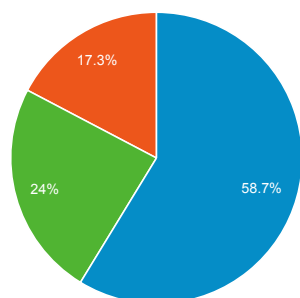

Visits and Visits

Jun 1, 2013 - Jun 30, 2013:

● Visits

May 2, 2013 - May 31, 2013:

● Visits

Visits by Traffic Type

■ organic ■ direct ■ referral

Jun 1, 2013 - Jun 30, 2013

May 2, 2013 - May 31, 2013

Visits and Pageviews by Mobile

Avg. Visit Duration

Jun 1, 2013 - Jun 30, 2013: ● Avg. Visit Duration

May 2, 2013 - May 31, 2013: ● Avg. Visit Duration

Visits and Avg. Visit Duration by Country / Territory

Country / Territory	Visits	Avg. Visit Duration
United States		
Jun 1, 2013 - Jun 30, 2013	2,015	00:09:48
May 2, 2013 - May 31, 2013	2,114	00:10:26
% Change	-4.68%	-6.14%
Chile		
Jun 1, 2013 - Jun 30, 2013	799	00:11:32
May 2, 2013 - May 31, 2013	132	00:10:08
% Change	505.30%	13.79%
Colombia		
Jun 1, 2013 - Jun 30, 2013	686	00:20:21
May 2, 2013 - May 31, 2013	1,160	00:18:21
% Change	-40.86%	10.83%
Germany		
Jun 1, 2013 - Jun 30, 2013	520	00:05:17
May 2, 2013 - May 31, 2013	691	00:10:10
% Change	-24.75%	-48.00%
Spain		
Jun 1, 2013 - Jun 30, 2013	427	00:11:03
May 2, 2013 - May 31, 2013	491	00:08:57
% Change	-13.03%	23.49%