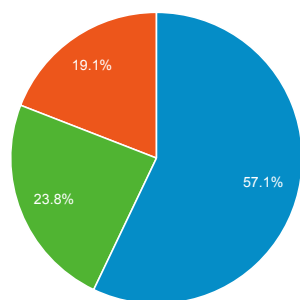

Visits and Visits

Jun 1, 2013 - Jun 30, 2013:

● Visits

May 2, 2013 - May 31, 2013:

● Visits

Visits by Traffic Type

■ organic ■ direct ■ referral

Jun 1, 2013 - Jun 30, 2013

May 2, 2013 - May 31, 2013

Visits and Pageviews by Mobile

Avg. Visit Duration

Jun 1, 2013 - Jun 30, 2013: ● Avg. Visit Duration

May 2, 2013 - May 31, 2013: ● Avg. Visit Duration

Visits and Avg. Visit Duration by Country / Territory

Country / Territory	Visits	Avg. Visit Duration
United States		
Jun 1, 2013 - Jun 30, 2013	2,015	00:09:48
May 2, 2013 - May 31, 2013	2,114	00:10:26
% Change	-4.68%	-6.14%
Chile		
Jun 1, 2013 - Jun 30, 2013	799	00:11:32
May 2, 2013 - May 31, 2013	132	00:10:08
% Change	505.30%	13.79%
Colombia		
Jun 1, 2013 - Jun 30, 2013	686	00:20:21
May 2, 2013 - May 31, 2013	1,160	00:18:21
% Change	-40.86%	10.83%
Germany		
Jun 1, 2013 - Jun 30, 2013	520	00:05:17
May 2, 2013 - May 31, 2013	691	00:10:10
% Change	-24.75%	-48.00%
Spain		
Jun 1, 2013 - Jun 30, 2013	427	00:11:03
May 2, 2013 - May 31, 2013	491	00:08:57
% Change	-13.03%	23.49%