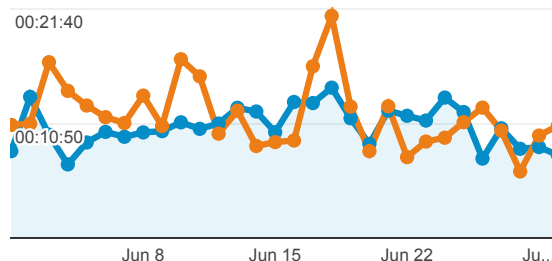

Visits and Visits

Jun 1, 2013 - Jun 30, 2013:

● Visits

May 2, 2013 - May 31, 2013:

● Visits

Visits by Traffic Type

■ organic ■ direct ■ referral

Jun 1, 2013 - Jun 30, 2013

May 2, 2013 - May 31, 2013

Visits and Pageviews by Mobile

Avg. Visit Duration

Jun 1, 2013 - Jun 30, 2013: ● Avg. Visit Duration

May 2, 2013 - May 31, 2013: ● Avg. Visit Duration

Visits and Avg. Visit Duration by Country / Territory

Country / Territory	Visits	Avg. Visit Duration
United States		
Jun 1, 2013 - Jun 30, 2013	2,015	00:09:48
May 2, 2013 - May 31, 2013	2,114	00:10:26
% Change	-4.68%	-6.14%
Chile		
Jun 1, 2013 - Jun 30, 2013	799	00:11:32
May 2, 2013 - May 31, 2013	132	00:10:08
% Change	505.30%	13.79%
Colombia		
Jun 1, 2013 - Jun 30, 2013	686	00:20:21
May 2, 2013 - May 31, 2013	1,160	00:18:21
% Change	-40.86%	10.83%
Germany		
Jun 1, 2013 - Jun 30, 2013	520	00:05:17
May 2, 2013 - May 31, 2013	691	00:10:10
% Change	-24.75%	-48.00%
Spain		
Jun 1, 2013 - Jun 30, 2013	427	00:11:03
May 2, 2013 - May 31, 2013	491	00:08:57
% Change	-13.03%	23.49%

% New Visits

Jun 1, 2013 - Jun 30, 2013

38.29%
Site Avg: 38.29% (0.00%)

May 2, 2013 - May 31, 2013

40.36%
Site Avg: 40.36% (0.00%)

Unique Visitors

Jun 1, 2013 - Jun 30, 2013

3,578
% of Total: 100.00% (3,578)