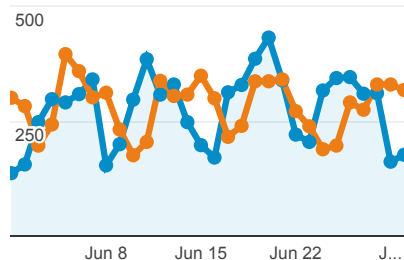

My Dashboard

Jun 1, 2013 - Jun 30, 2013
Compare to: May 2, 2013 - May 31, 2013

Visits

Jun 1, 2013 - Jun 30, 2013

8,263
% of Total: 100.00% (8,263)

May 2, 2013 - May 31, 2013

8,518
% of Total: 100.00% (8,518)

Visits and Visits

Jun 1, 2013 - Jun 30, 2013:

● Visits

May 2, 2013 - May 31, 2013:

● Visits

Visits by Traffic Type

■ organic ■ direct ■ referral

Jun 1, 2013 - Jun 30, 2013

May 2, 2013 - May 31, 2013

Visits and Pageviews by Mobile

Avg. Visit Duration

Jun 1, 2013 - Jun 30, 2013: ● Avg. Visit Duration

May 2, 2013 - May 31, 2013: ● Avg. Visit Duration

Visits and Avg. Visit Duration by Country / Territory

00:02:13
Site Avg: 00:02:13 (0.00%)

(Including Tablet)

Visits Pageviews

No		
Jun 1, 2013 - Jun 30, 2013	8,067	45,690
May 2, 2013 - May 31, 2013	8,296	51,842
% Change	-2.76%	-11.87%

Italy

Jun 1, 2013 - Jun 30, 2013	372	00:09:19
May 2, 2013 - May 31, 2013	276	00:07:46
% Change	34.78%	19.91%