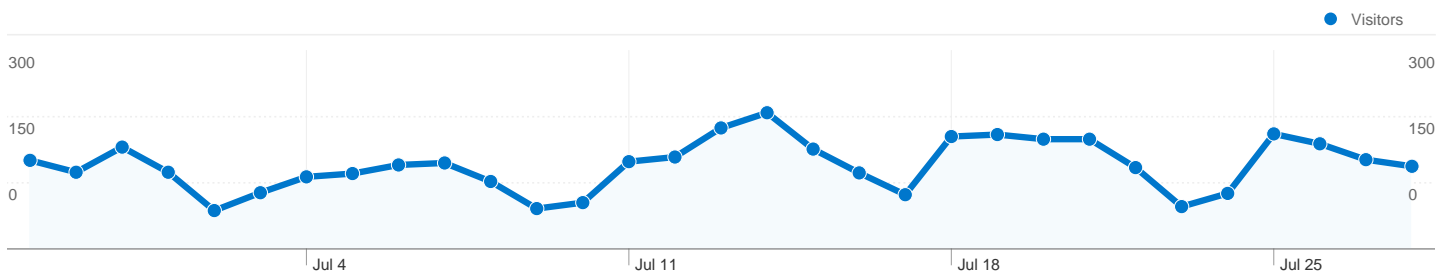

Site Usage

5,564 Visits

37.35% Bounce Rate

35,984 Pageviews

00:09:03 Avg. Time on Site

6.47 Pages/Visit

44.97% % New Visits

Visitors Overview

Visitors Overview

Visitors
2,847

Traffic Sources Overview

- **Search Engines**
2,720.00 (48.89%)
- **Referring Sites**
1,672.00 (30.05%)
- **Direct Traffic**
1,172.00 (21.06%)

Content Overview

Pages	Pageviews	% Pageviews
/neos/	6,382	17.74%
/neos/solvers/index.html	5,388	14.97%
/neos/admin.html	2,113	5.87%
/neos/solvers/milp:MINTO/AMP	1,717	4.77%
/neos/solvers/nco:MINOS/AMP	794	2.21%

Visitors Overview

Visitors
2,847

2,847 people visited this site

5,564 Visits

2,847 Absolute Unique Visitors

35,984 Pageviews

6.47 Average Pageviews

00:09:03 Time on Site

2,847 people visited this site

5,564 Visits

2,847 Absolute Unique Visitors

35,984 Pageviews

6.47 Average Pageviews

00:09:03 Time on Site

37.35% Bounce Rate

44.97% New Visits