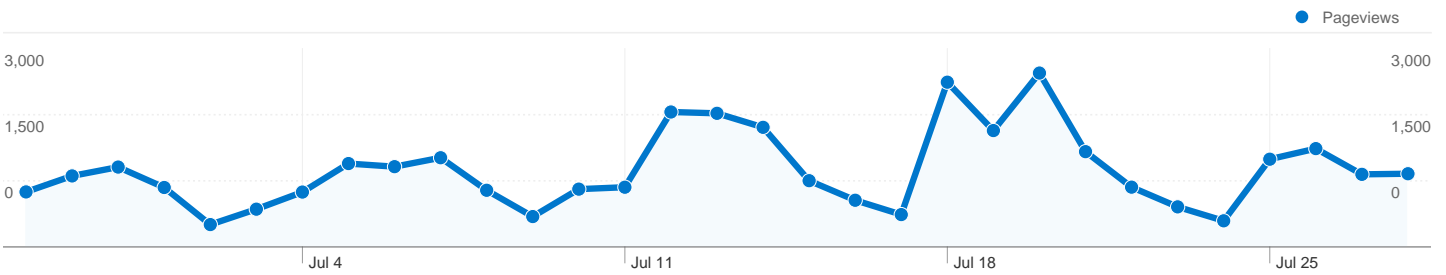

Pages on this site were viewed a total of 35,984 times

35,984 Pageviews

18,388 Unique Views

37.35% Bounce Rate

Top Content

Pages	Pageviews	% Pageviews
/neos/	6,382	17.74%
/neos/solvers/index.html	5,388	14.97%
/neos/admin.html	2,113	5.87%
/neos/solvers/milp:MINTO/AMPL.html	1,717	4.77%
/neos/solvers/nco:MINOS/AMPL.html	794	2.21%