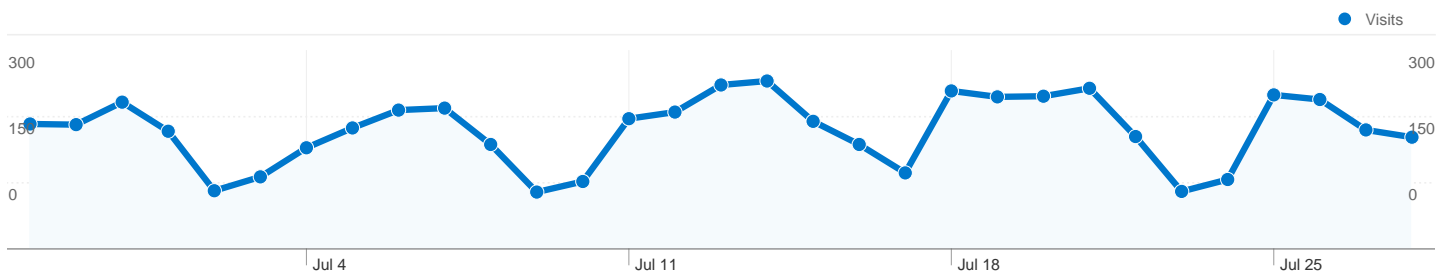

All traffic sources sent a total of 5,564 visits

- 21.06% Direct Traffic
- 30.05% Referring Sites
- 48.89% Search Engines

- Search Engines
  2,720.00 (48.89%)
- Referring Sites
  1,672.00 (30.05%)
- Direct Traffic
  1,172.00 (21.06%)

Top Traffic Sources

Sources	Visits	% visits	Keywords	Visits	% visits
google (organic)	2,615	47.00%	neos	791	29.08%
(direct) ((none))	1,172	21.06%	neos server	578	21.25%
neos-guide.org (referral)	300	5.39%	neos optimization	184	6.76%
www-neos.mcs.anl.gov	277	4.98%	neos solver	180	6.62%
neos.mcs.anl.gov (referral)	211	3.79%	neos server for optimization	133	4.89%