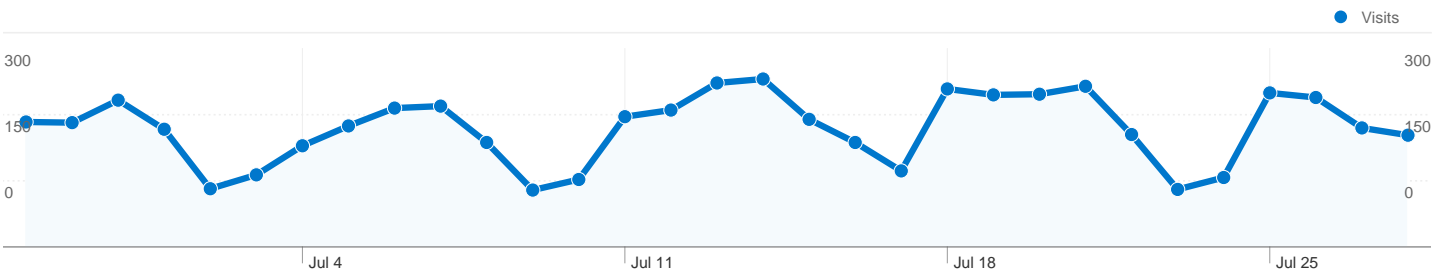

5,564 visits came from 91 countries/territories

Site Usage

Country/Territory	Visits	Pages/Visit	Avg. Time on Site	% New Visits	Bounce Rate
United States	1,577	5.07	00:07:10	44.96%	37.86%
Canada	525	8.30	00:10:58	20.95%	27.43%
Germany	472	4.71	00:06:27	51.06%	47.88%
Colombia	324	14.63	00:23:22	32.41%	13.89%
United Kingdom	288	8.96	00:18:12	29.86%	29.17%
Italy	265	5.39	00:07:21	41.13%	33.58%
Brazil	210	7.61	00:10:33	34.76%	23.81%
Portugal	134	13.93	00:23:18	19.40%	15.67%
India	115	3.13	00:03:17	74.78%	49.57%

Ukraine	100	1.56	00:00:49	78.00%	95.00%
					1 - 10 of 91

Pages on this site were viewed a total of 35,984 times

35,984 Pageviews

18,388 Unique Views

37.35% Bounce Rate

Top Content

Pages	Pageviews	% Pageviews
/neos/	6,382	17.74%
/neos/solvers/index.html	5,388	14.97%
/neos/admin.html	2,113	5.87%
/neos/solvers/milp:MINTO/AMPL.html	1,717	4.77%
/neos/solvers/nco:MINOS/AMPL.html	794	2.21%