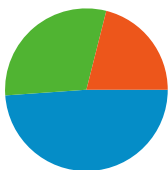

Traffic Sources Overview

- **Search Engines**
  2,720.00 (48.89%)
- **Referring Sites**
  1,672.00 (30.05%)
- **Direct Traffic**
  1,172.00 (21.06%)

Content Overview

Pages	Pageviews	% Pageviews
/neos/	6,382	17.74%
/neos/solvers/index.html	5,388	14.97%
/neos/admin.html	2,113	5.87%
/neos/solvers/milp:MINTO/AMP	1,717	4.77%
/neos/solvers/nco:MINOS/AMP	794	2.21%