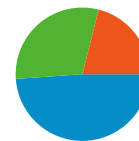

Visitors Overview

Visitors
2,847

2,847 people visited this site

5,564 Visits

2,847 Absolute Unique Visitors

35,984 Pageviews

6.47 Average Pageviews

00:09:03 Time on Site

37.35% Bounce Rate

44.97% New Visits

Technical Profile

Browser	Visits	% visits	Connection Speed	Visits	% visits
Firefox	2,272	40.83%	Unknown	5,564	100.00%
Internet Explorer	1,322	23.76%			
Chrome	1,301	23.38%			
Safari	492	8.84%			
Opera	124	2.23%			

All traffic sources sent a total of 5,564 visits

-  21.06% Direct Traffic
-  30.05% Referring Sites
-  48.89% Search Engines

- Search Engines
2,720.00 (48.89%)
- Referring Sites
1,672.00 (30.05%)
- Direct Traffic
1,172.00 (21.06%)