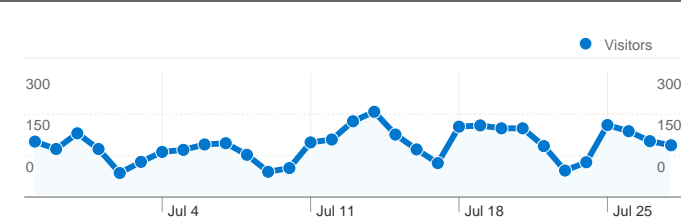

Site Usage

5,564 Visits

37.35% Bounce Rate

35,984 Pageviews

00:09:03 Avg. Time on Site

6.47 Pages/Visit

44.97% % New Visits

Visitors Overview

Visitors Overview

Visitors
2,847

2,847 people visited this site

5,564 Visits

2,847 Absolute Unique Visitors

35,984 Pageviews

6.47 Average Pageviews

00:09:03 Time on Site

2,847 people visited this site

5,564 Visits

2,847 Absolute Unique Visitors

35,984 Pageviews

6.47 Average Pageviews

00:09:03 Time on Site

37.35% Bounce Rate

44.97% New Visits