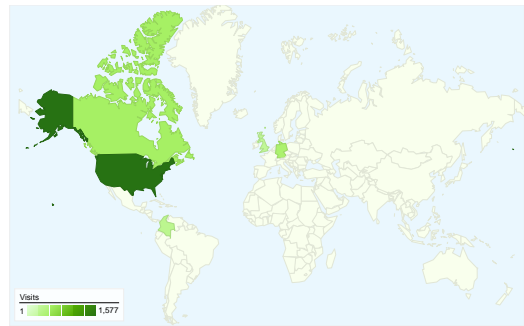

Map Overlay

Traffic Sources Overview

- **Search Engines**
  2,720.00 (48.89%)
- **Referring Sites**
  1,672.00 (30.05%)
- **Direct Traffic**
  1,172.00 (21.06%)

Content Overview

Pages	Pageviews	% Pageviews
/neos/	6,382	17.74%
/neos/solvers/index.html	5,388	14.97%
/neos/admin.html	2,113	5.87%
/neos/solvers/milp:MINTO/AMP	1,717	4.77%
/neos/solvers/nco:MINOS/AMP	794	2.21%