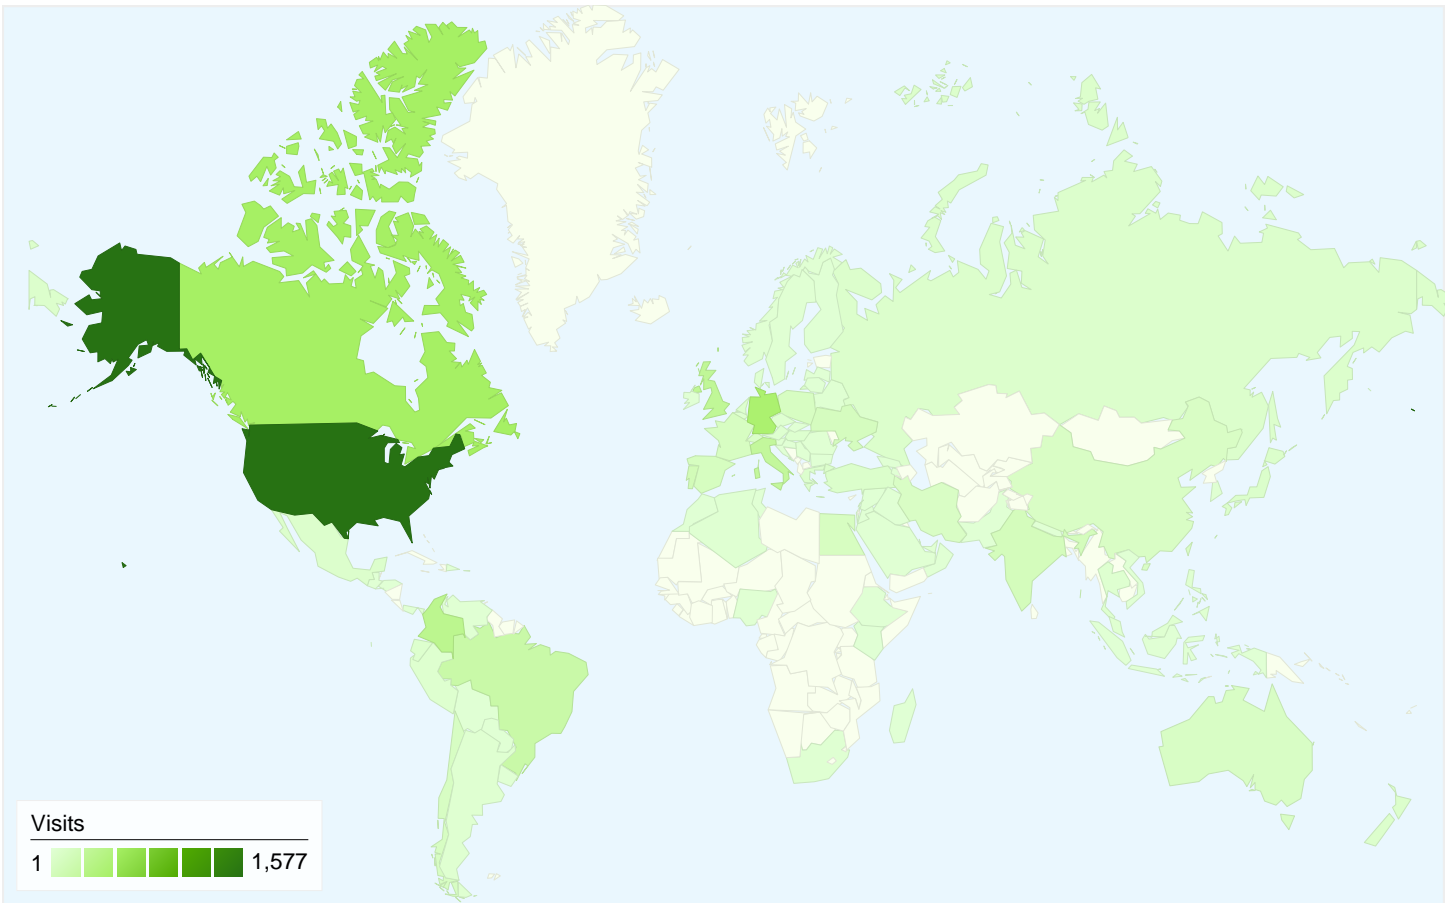

Visitors Overview

Visitors
2,847

2,847 people visited this site

5,564 Visits

2,847 Absolute Unique Visitors

35,984 Pageviews

6.47 Average Pageviews

00:09:03 Time on Site

All traffic sources sent a total of 5,564 visits

-  21.06% Direct Traffic
-  30.05% Referring Sites
-  48.89% Search Engines

- Search Engines
2,720.00 (48.89%)
- Referring Sites
1,672.00 (30.05%)
- Direct Traffic
1,172.00 (21.06%)

2,847 people visited this site

5,564 Visits

2,847 Absolute Unique Visitors

35,984 Pageviews

6.47 Average Pageviews

00:09:03 Time on Site

37.35% Bounce Rate

44.97% New Visits

5,564 visits came from 91 countries/territories

Site Usage

Country/Territory	Visits	Pages/Visit	Avg. Time on Site	% New Visits	Bounce Rate
United States	1,577	5.07	00:07:10	44.96%	37.86%
Canada	525	8.30	00:10:58	20.95%	27.43%
Germany	472	4.71	00:06:27	51.06%	47.88%
Colombia	324	14.63	00:23:22	32.41%	13.89%
United Kingdom	288	8.96	00:18:12	29.86%	29.17%
Italy	265	5.39	00:07:21	41.13%	33.58%
Brazil	210	7.61	00:10:33	34.76%	23.81%
Portugal	134	13.93	00:23:18	19.40%	15.67%
India	115	3.13	00:03:17	74.78%	49.57%