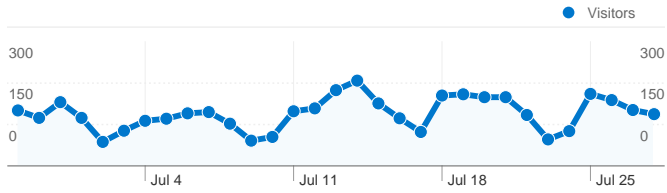

Visitors Overview