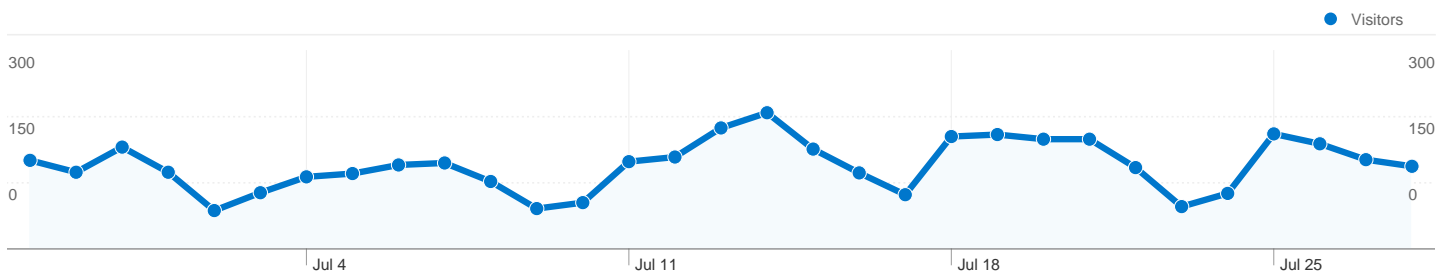

All traffic sources sent a total of 5,564 visits

-  21.06% Direct Traffic
-  30.05% Referring Sites
-  48.89% Search Engines

- Search Engines
2,720.00 (48.89%)
- Referring Sites
1,672.00 (30.05%)
- Direct Traffic
1,172.00 (21.06%)

2,847 people visited this site

5,564 Visits

2,847 Absolute Unique Visitors

35,984 Pageviews

6.47 Average Pageviews

00:09:03 Time on Site

37.35% Bounce Rate

44.97% New Visits