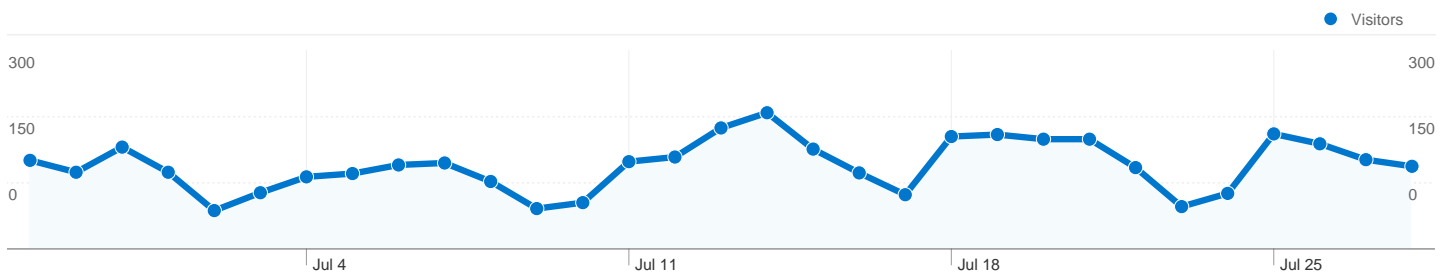

Visitors Overview

Visitors
2,847

2,847 people visited this site

5,564 Visits

2,847 Absolute Unique Visitors

35,984 Pageviews

6.47 Average Pageviews

00:09:03 Time on Site

All traffic sources sent a total of 5,564 visits

-  21.06% Direct Traffic
-  30.05% Referring Sites
-  48.89% Search Engines

- Search Engines
2,720.00 (48.89%)
- Referring Sites
1,672.00 (30.05%)
- Direct Traffic
1,172.00 (21.06%)

2,847 people visited this site

5,564 Visits

2,847 Absolute Unique Visitors

35,984 Pageviews

6.47 Average Pageviews

00:09:03 Time on Site

37.35% Bounce Rate

44.97% New Visits