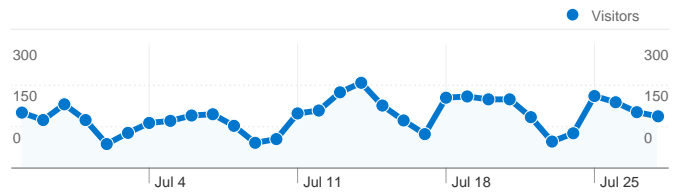

Site Usage

5,564 Visits

37.35% Bounce Rate

35,984 Pageviews

00:09:03 Avg. Time on Site

6.47 Pages/Visit

44.97% % New Visits

Visitors Overview

Visitors Overview

Visitors
2,847

Traffic Sources Overview

- **Search Engines**
2,720.00 (48.89%)
- **Referring Sites**
1,672.00 (30.05%)
- **Direct Traffic**
1,172.00 (21.06%)

Content Overview

Pages	Pageviews	% Pageviews
/neos/	6,382	17.74%
/neos/solvers/index.html	5,388	14.97%
/neos/admin.html	2,113	5.87%
/neos/solvers/milp:MINTO/AMP	1,717	4.77%
/neos/solvers/nco:MINOS/AMP	794	2.21%

Visitors Overview

Visitors
2,847

2,847 people visited this site

5,564 Visits

2,847 Absolute Unique Visitors

35,984 Pageviews

6.47 Average Pageviews

00:09:03 Time on Site

2,847 people visited this site

5,564 Visits

2,847 Absolute Unique Visitors

35,984 Pageviews

6.47 Average Pageviews

00:09:03 Time on Site

37.35% Bounce Rate

44.97% New Visits