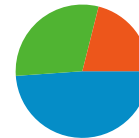

5,564 visits came from 91 countries/territories

Site Usage

Country/Territory	Visits	Pages/Visit	Avg. Time on Site	% New Visits	Bounce Rate
United States	1,577	5.07	00:07:10	44.96%	37.86%
Canada	525	8.30	00:10:58	20.95%	27.43%
Germany	472	4.71	00:06:27	51.06%	47.88%
Colombia	324	14.63	00:23:22	32.41%	13.89%
United Kingdom	288	8.96	00:18:12	29.86%	29.17%
Italy	265	5.39	00:07:21	41.13%	33.58%
Brazil	210	7.61	00:10:33	34.76%	23.81%
Portugal	134	13.93	00:23:18	19.40%	15.67%
India	115	3.13	00:03:17	74.78%	49.57%

Ukraine	100	1.56	00:00:49	78.00%	95.00%
					1 - 10 of 91

Pages on this site were viewed a total of 35,984 times

35,984 Pageviews

18,388 Unique Views

37.35% Bounce Rate

Top Content

Pages	Pageviews	% Pageviews
/neos/	6,382	17.74%
/neos/solvers/index.html	5,388	14.97%
/neos/admin.html	2,113	5.87%
/neos/solvers/milp:MINTO/AMPL.html	1,717	4.77%
/neos/solvers/nco:MINOS/AMPL.html	794	2.21%

All traffic sources sent a total of 5,564 visits

-  21.06% Direct Traffic
-  30.05% Referring Sites
-  48.89% Search Engines

- Search Engines
2,720.00 (48.89%)
- Referring Sites
1,672.00 (30.05%)
- Direct Traffic
1,172.00 (21.06%)