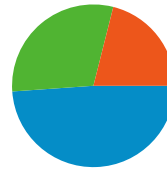

Visitors Overview

Visitors
2,847

Traffic Sources Overview

- **Search Engines**
  2,720.00 (48.89%)
- **Referring Sites**
  1,672.00 (30.05%)
- **Direct Traffic**
  1,172.00 (21.06%)

Content Overview

Pages	Pageviews	% Pageviews
/neos/	6,382	17.74%
/neos/solvers/index.html	5,388	14.97%
/neos/admin.html	2,113	5.87%
/neos/solvers/milp:MINTO/AMP	1,717	4.77%
/neos/solvers/nco:MINOS/AMP	794	2.21%

Visitors Overview

Visitors
2,847