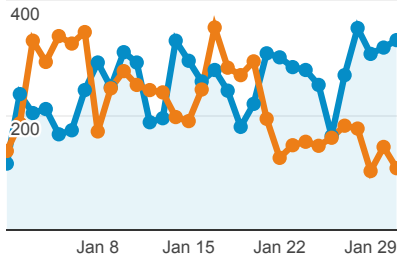

% of Total: 100.00% (6,865)

Avg. Visit Duration

Jan 1, 2013 - Jan 31, 2013: ● Avg. Visit Duration

Dec 1, 2012 - Dec 31, 2012: ● Avg. Visit Duration

00:21:40

00:10:50

% New Visits

Jan 1, 2013 - Jan 31, 2013

37.84%

Site Avg: 37.84% (0.00%)

Dec 1, 2012 - Dec 31, 2012

38.41%

Site Avg: 38.41% (0.00%)

Visits and Visits

Jan 1, 2013 - Jan 31, 2013:

● Visits

Dec 1, 2012 - Dec 31, 2012:

● Visits

Visits and Avg. Visit Duration by Country / Territory

Country / Territory	Visits	Avg. Visit Duration
United States		
Jan 1, 2013 - Jan 31, 2013	2,250	00:10:21
Dec 1, 2012 - Dec 31, 2012	1,530	00:10:07
% Change	47.06%	2.25%
Portugal		
Jan 1, 2013 - Jan 31, 2013	659	00:12:38
Dec 1, 2012 - Dec 31, 2012	309	00:12:26
% Change	113.27%	1.67%
Germany		
Jan 1, 2013 - Jan 31, 2013	442	00:07:31
Dec 1, 2012 - Dec 31, 2012	300	00:10:58
% Change	47.33%	-31.42%
Canada		
Jan 1, 2013 - Jan 31, 2013	416	00:05:43
Dec 1, 2012 - Dec 31, 2012	232	00:09:57
% Change	79.31%	-42.47%
Spain		
Jan 1, 2013 - Jan 31, 2013	341	00:10:32
Dec 1, 2012 - Dec 31, 2012	381	00:11:12
% Change	-10.50%	-5.95%
China		
Jan 1, 2013 - Jan 31, 2013	204	00:04:44
Dec 1, 2012 - Dec 31, 2012	204	00:04:44
% Change	0.00%	0.00%

Jan 1, 2013 - Jan 31, 2013

39,292

% of Total: 100.00% (39,292)

Dec 1, 2012 - Dec 31, 2012

40,573

% of Total: 100.00% (40,573)

Visits by Traffic Type

53.52% organic
4,203 Visits