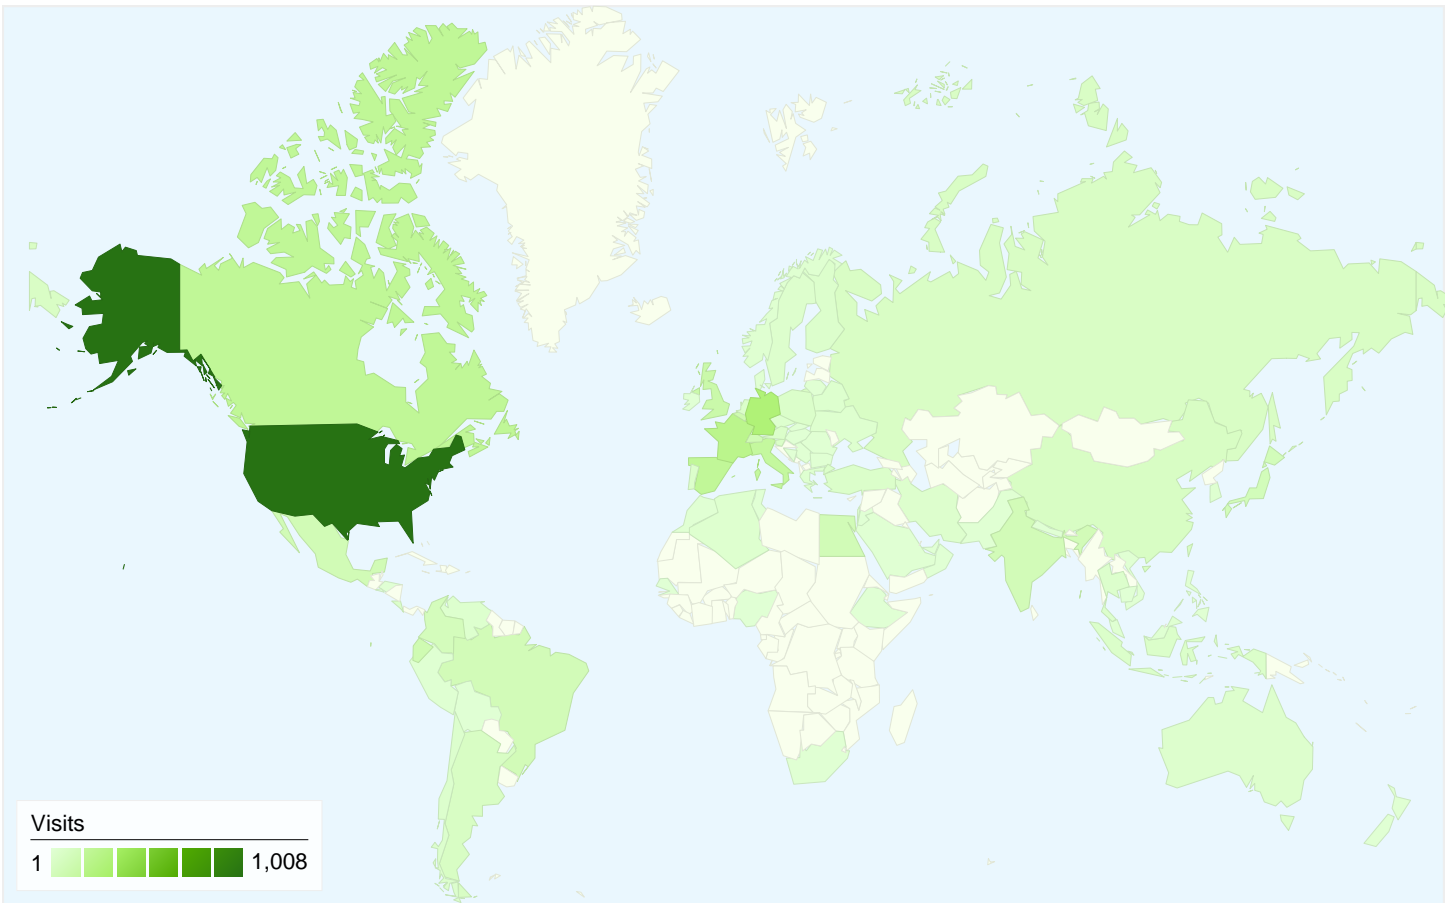

All traffic sources sent a total of 3,842 visits

-  23.03% Direct Traffic
-  33.65% Referring Sites
-  43.31% Search Engines

- Search Engines
1,664.00 (43.31%)
- Referring Sites
1,293.00 (33.65%)
- Direct Traffic
885.00 (23.03%)

Pages on this site were viewed a total of 19,434 times

 **19,434** Pageviews

 **9,715** Unique Views

 **33.60%** Bounce Rate

Top Content

Pages	Pageviews	% Pageviews
/neos/	4,705	24.21%
/neos/solvers/index.html	3,426	17.63%
/neos/solvers/nco:MINOS/AMPL.html	1,151	5.92%
/neos/solvers/nco:CONOPT/GAMS.html	1,072	5.52%
/neos/admin.html	970	4.99%

3,842 visits came from 80 countries/territories

Site Usage

Country/Territory	Visits	Pages/Visit	Avg. Time on Site	% New Visits	Bounce Rate
Visits 3,842 % of Site Total: 100.00%	Pages/Visit 5.06 Site Avg: 5.06 (0.00%)	Avg. Time on Site 00:07:44 Site Avg: 00:07:44 (0.00%)	% New Visits 50.73% Site Avg: 50.68% (0.10%)	Bounce Rate 33.60% Site Avg: 33.60% (0.00%)	
United States	1,008	4.52	00:05:37	58.63%	35.91%
Germany	279	3.82	00:04:41	56.63%	37.99%
France	216	5.11	00:08:01	45.37%	29.17%
Canada	184	10.80	00:22:34	27.72%	19.57%
Spain	182	3.91	00:04:46	61.54%	26.92%
Italy	164	7.81	00:11:53	42.68%	14.02%
United Kingdom	127	5.40	00:08:31	50.39%	33.07%
Belgium	109	2.52	00:03:34	20.18%	65.14%
Ecuador	103	4.28	00:10:24	64.08%	15.53%