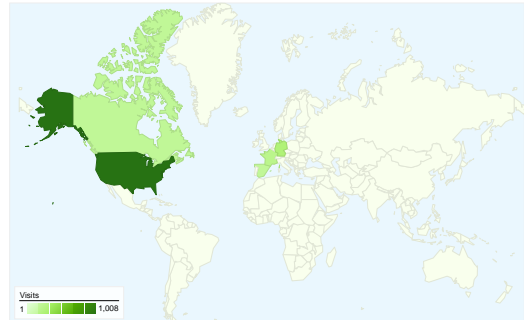

Service Provider	Visits	% visits
comcast cable communications	82	2.13%
comite gestor da internet no	79	2.06%
clientes machala	70	1.82%
verizon online llc	66	1.72%
deutsche telekom ag	65	1.69%

Content Overview

Visitors
2,100

Map Overlay

Traffic Sources Overview

- **Search Engines**
1,664.00 (43.31%)
- **Referring Sites**
1,293.00 (33.65%)
- **Direct Traffic**
885.00 (23.03%)

Keywords

Keyword	Visits	% visits
neos	708	42.55%
neos server	305	18.33%
neos solver	183	11.00%
neos optimization	80	4.81%
neos server for optimization	74	4.45%

All traffic sources sent a total of 3,842 visits

-  23.03% Direct Traffic
-  33.65% Referring Sites
-  43.31% Search Engines

- Search Engines
1,664.00 (43.31%)
- Referring Sites
1,293.00 (33.65%)
- Direct Traffic
885.00 (23.03%)

3,842 visits came from 80 countries/territories

Site Usage

Country/Territory	Visits	Pages/Visit	Avg. Time on Site	% New Visits	Bounce Rate
Visits 3,842 % of Site Total: 100.00%	Pages/Visit 5.06 Site Avg: 5.06 (0.00%)	Avg. Time on Site 00:07:44 Site Avg: 00:07:44 (0.00%)	% New Visits 50.73% Site Avg: 50.68% (0.10%)	Bounce Rate 33.60% Site Avg: 33.60% (0.00%)	
United States	1,008	4.52	00:05:37	58.63%	35.91%
Germany	279	3.82	00:04:41	56.63%	37.99%
France	216	5.11	00:08:01	45.37%	29.17%
Canada	184	10.80	00:22:34	27.72%	19.57%
Spain	182	3.91	00:04:46	61.54%	26.92%
Italy	164	7.81	00:11:53	42.68%	14.02%
United Kingdom	127	5.40	00:08:31	50.39%	33.07%
Belgium	109	2.52	00:03:34	20.18%	65.14%
Ecuador	103	4.28	00:10:24	64.08%	15.53%