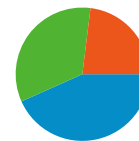

 **50.68%** New Visits

Technical Profile

Browser	Visits	% visits	Connection Speed	Visits	% visits
Firefox	1,622	42.22%	T1	1,419	36.93%
Internet Explorer	1,156	30.09%	Unknown	1,007	26.21%
Chrome	708	18.43%	DSL	735	19.13%
Safari	252	6.56%	Cable	607	15.80%
Opera	79	2.06%	Dialup	70	1.82%

All traffic sources sent a total of 3,842 visits

-  23.03% Direct Traffic
-  33.65% Referring Sites
-  43.31% Search Engines

- Search Engines
1,664.00 (43.31%)
- Referring Sites
1,293.00 (33.65%)
- Direct Traffic
885.00 (23.03%)