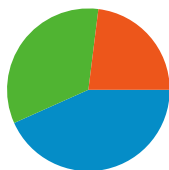

Service Provider	Visits	% visits
comcast cable communications	82	2.13%
comite gestor da internet no	79	2.06%
clientes machala	70	1.82%
verizon online llc	66	1.72%
deutsche telekom ag	65	1.69%

Content Overview

Visitors
2,100

Map Overlay

Traffic Sources Overview

- **Search Engines**
1,664.00 (43.31%)
- **Referring Sites**
1,293.00 (33.65%)
- **Direct Traffic**
885.00 (23.03%)

Keywords

Keyword	Visits	% visits
neos	708	42.55%
neos server	305	18.33%
neos solver	183	11.00%
neos optimization	80	4.81%
neos server for optimization	74	4.45%

3,842 visits came from 80 countries/territories

Site Usage

Country/Territory	Visits	Pages/Visit	Avg. Time on Site	% New Visits	Bounce Rate
Visits 3,842 % of Site Total: 100.00%	Pages/Visit 5.06 Site Avg: 5.06 (0.00%)	Avg. Time on Site 00:07:44 Site Avg: 00:07:44 (0.00%)	% New Visits 50.73% Site Avg: 50.68% (0.10%)	Bounce Rate 33.60% Site Avg: 33.60% (0.00%)	
United States	1,008	4.52	00:05:37	58.63%	35.91%
Germany	279	3.82	00:04:41	56.63%	37.99%
France	216	5.11	00:08:01	45.37%	29.17%
Canada	184	10.80	00:22:34	27.72%	19.57%
Spain	182	3.91	00:04:46	61.54%	26.92%
Italy	164	7.81	00:11:53	42.68%	14.02%
United Kingdom	127	5.40	00:08:31	50.39%	33.07%
Belgium	109	2.52	00:03:34	20.18%	65.14%
Ecuador	103	4.28	00:10:24	64.08%	15.53%