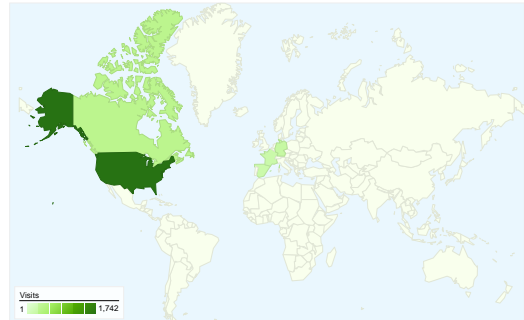

Service Provider	Visits	% visits
road runner holdco llc	122	2.37%
san pedro	118	2.29%
comcast cable communications	116	2.25%
westnet	116	2.25%
computer and information	104	2.02%

Content Overview

Pages	Pageviews	% Pageviews
/neos/	6,237	22.62%
/neos/solvers/index.html	5,609	20.34%
/neos/admin.html	1,102	4.00%
/neos/solvers/mlp:MINTO/AMP	792	2.87%
/neos/solvers/nco:MINOS/AMP	687	2.49%

Visitors Overview

Visitors
2,479

Map Overlay

Traffic Sources Overview

- **Search Engines**
2,097.00 (40.69%)
- **Referring Sites**
1,889.00 (36.65%)
- **Direct Traffic**
1,168.00 (22.66%)

Keywords

Keyword	Visits	% visits
neos	935	44.59%
neos server	433	20.65%
neos solver	240	11.44%
neos optimization	100	4.77%
neos server for optimization	49	2.34%

All traffic sources sent a total of 5,154 visits

-  22.66% Direct Traffic
-  36.65% Referring Sites
-  40.69% Search Engines

- Search Engines
2,097.00 (40.69%)
- Referring Sites
1,889.00 (36.65%)
- Direct Traffic
1,168.00 (22.66%)

5,154 visits came from 101 countries/territories

Site Usage

Visits 5,154 % of Site Total: 100.00%	Pages/Visit 5.35 Site Avg: 5.35 (0.00%)	Avg. Time on Site 00:09:53 Site Avg: 00:09:53 (0.00%)	% New Visits 44.02% Site Avg: 43.85% (0.40%)	Bounce Rate 31.74% Site Avg: 31.74% (0.00%)	
Country/Territory	Visits	Pages/Visit	Avg. Time on Site	% New Visits	Bounce Rate
United States	1,742	5.73	00:09:18	44.03%	31.11%
Canada	365	6.38	00:14:47	38.63%	24.66%
Germany	257	4.77	00:09:54	61.87%	31.13%
France	221	4.53	00:10:19	39.37%	34.84%
Spain	213	3.34	00:07:08	61.03%	42.72%
Thailand	193	5.75	00:10:09	18.13%	25.91%
Italy	191	6.25	00:08:18	45.55%	27.75%
Colombia	181	5.75	00:12:03	27.07%	22.10%
United Kingdom	177	10.07	00:28:39	30.51%	18.64%