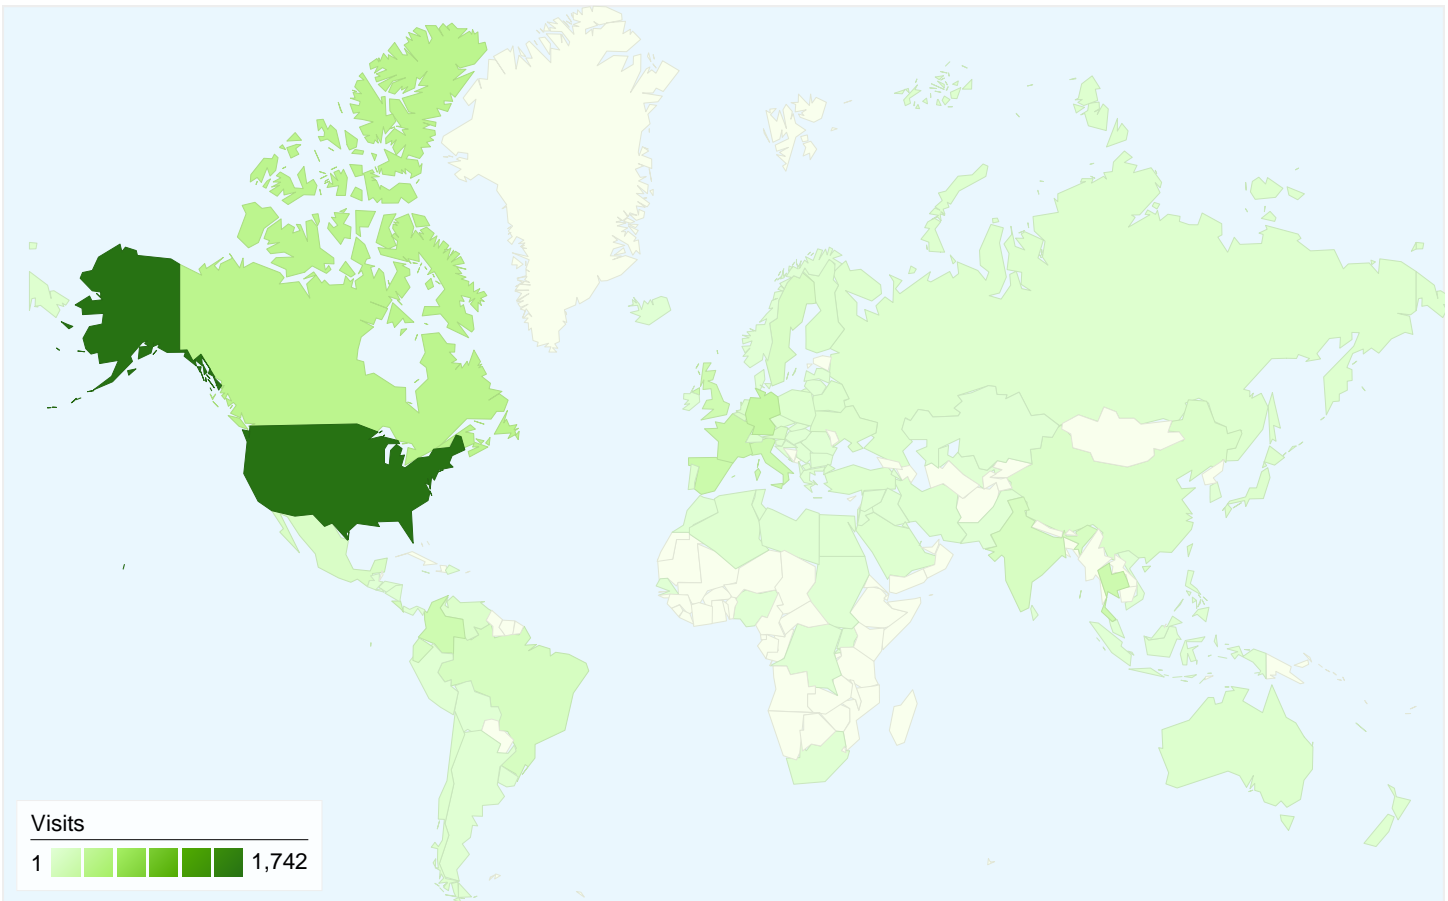

Visitors Overview

Visitors
2,479

Map Overlay

Traffic Sources Overview

- **Search Engines**
2,097.00 (40.69%)
- **Referring Sites**
1,889.00 (36.65%)
- **Direct Traffic**
1,168.00 (22.66%)

Keywords

Keyword	Visits	% visits
neos	935	44.59%
neos server	433	20.65%
neos solver	240	11.44%
neos optimization	100	4.77%
neos server for optimization	49	2.34%

All traffic sources sent a total of 5,154 visits

-  22.66% Direct Traffic
-  36.65% Referring Sites
-  40.69% Search Engines

- Search Engines
2,097.00 (40.69%)
- Referring Sites
1,889.00 (36.65%)
- Direct Traffic
1,168.00 (22.66%)

Pages on this site were viewed a total of 27,574 times

27,574 Pageviews

13,273 Unique Views

31.74% Bounce Rate

Top Content

Pages	Pageviews	% Pageviews
/neos/	6,237	22.62%
/neos/solvers/index.html	5,609	20.34%
/neos/admin.html	1,102	4.00%
/neos/solvers/milp:MINTO/AMPL.html	792	2.87%
/neos/solvers/nco:MINOS/AMPL.html	687	2.49%

5,154 visits came from 101 countries/territories

Site Usage

Visits 5,154 % of Site Total: 100.00%	Pages/Visit 5.35 Site Avg: 5.35 (0.00%)	Avg. Time on Site 00:09:53 Site Avg: 00:09:53 (0.00%)	% New Visits 44.02% Site Avg: 43.85% (0.40%)	Bounce Rate 31.74% Site Avg: 31.74% (0.00%)	
Country/Territory	Visits	Pages/Visit	Avg. Time on Site	% New Visits	Bounce Rate
United States	1,742	5.73	00:09:18	44.03%	31.11%
Canada	365	6.38	00:14:47	38.63%	24.66%
Germany	257	4.77	00:09:54	61.87%	31.13%
France	221	4.53	00:10:19	39.37%	34.84%
Spain	213	3.34	00:07:08	61.03%	42.72%
Thailand	193	5.75	00:10:09	18.13%	25.91%
Italy	191	6.25	00:08:18	45.55%	27.75%
Colombia	181	5.75	00:12:03	27.07%	22.10%
United Kingdom	177	10.07	00:28:39	30.51%	18.64%