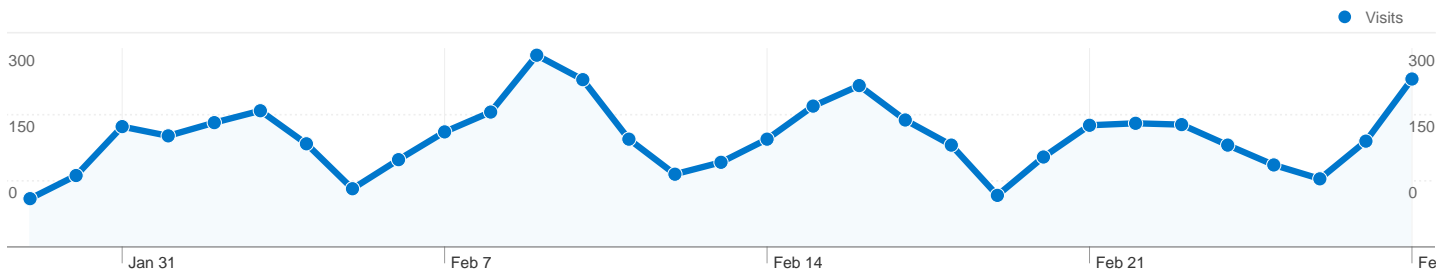

Site Usage

5,154 Visits

31.74% Bounce Rate

27,574 Pageviews

00:09:53 Avg. Time on Site

5.35 Pages/Visit

43.85% % New Visits

Service Providers

Visitors Overview

Visitors
2,479

Map Overlay

Traffic Sources Overview

- **Search Engines**
2,097.00 (40.69%)
- **Referring Sites**
1,889.00 (36.65%)
- **Direct Traffic**
1,168.00 (22.66%)

Keywords

Keyword	Visits	% visits
neos	935	44.59%
neos server	433	20.65%
neos solver	240	11.44%
neos optimization	100	4.77%
neos server for optimization	49	2.34%

1 - 10 of 1,106

2,479 people visited this site

5,154 Visits

2,479 Absolute Unique Visitors

27,574 Pageviews

5.35 Average Pageviews

00:09:53 Time on Site

31.74% Bounce Rate

5,154 visits came from 101 countries/territories

Site Usage

Visits 5,154 % of Site Total: 100.00%	Pages/Visit 5.35 Site Avg: 5.35 (0.00%)	Avg. Time on Site 00:09:53 Site Avg: 00:09:53 (0.00%)	% New Visits 44.02% Site Avg: 43.85% (0.40%)	Bounce Rate 31.74% Site Avg: 31.74% (0.00%)	
Country/Territory	Visits	Pages/Visit	Avg. Time on Site	% New Visits	Bounce Rate
United States	1,742	5.73	00:09:18	44.03%	31.11%
Canada	365	6.38	00:14:47	38.63%	24.66%
Germany	257	4.77	00:09:54	61.87%	31.13%
France	221	4.53	00:10:19	39.37%	34.84%
Spain	213	3.34	00:07:08	61.03%	42.72%
Thailand	193	5.75	00:10:09	18.13%	25.91%
Italy	191	6.25	00:08:18	45.55%	27.75%
Colombia	181	5.75	00:12:03	27.07%	22.10%
United Kingdom	177	10.07	00:28:39	30.51%	18.64%