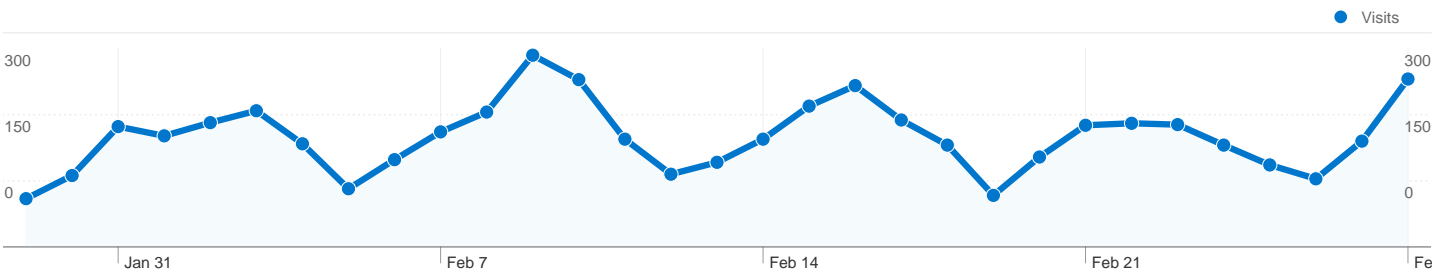

All traffic sources sent a total of 5,154 visits

- 22.66% Direct Traffic
- 36.65% Referring Sites
- 40.69% Search Engines

- Search Engines
  2,097.00 (40.69%)
- Referring Sites
  1,889.00 (36.65%)
- Direct Traffic
  1,168.00 (22.66%)

Top Traffic Sources

Sources	Visits	% visits	Keywords	Visits	% visits
google (organic)	1,995	38.71%	neos	935	44.59%
(direct) ((none))	1,168	22.66%	neos server	433	20.65%
www-neos.mcs.anl.gov	540	10.48%	neos solver	240	11.44%
neos.mcs.anl.gov (referral)	362	7.02%	neos optimization	100	4.77%
neos-guide.org (referral)	360	6.98%	neos server for optimization	49	2.34%