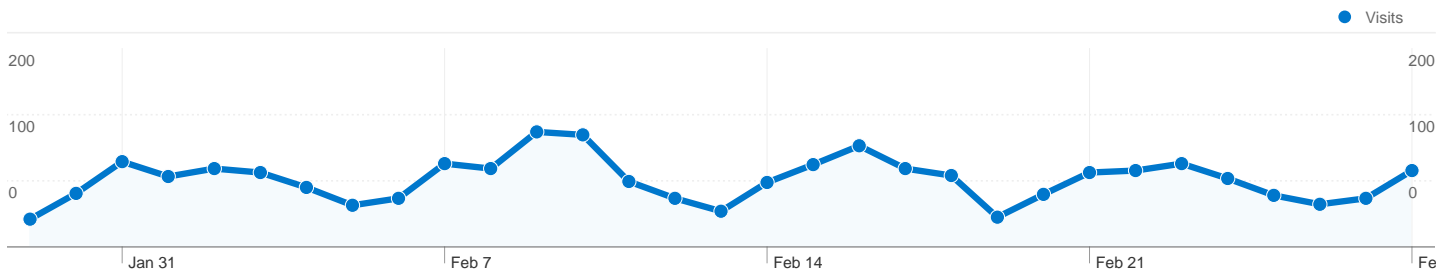

Search sent 2,097 total visits via 148 keywords

Site Usage

Visits	Pages/Visit	Avg. Time on Site	% New Visits	Bounce Rate	
2,097 % of Site Total: 40.69%	5.65 Site Avg: 5.35 (5.66%)	00:09:19 Site Avg: 00:09:53 (-5.72%)	39.72% Site Avg: 43.85% (-9.41%)	30.71% Site Avg: 31.74% (-3.25%)	
Keyword	Visits	Pages/Visit	Avg. Time on Site	% New Visits	Bounce Rate
neos	935	4.39	00:06:00	45.03%	43.96%
neos server	433	6.10	00:09:51	32.33%	18.01%
neos solver	240	7.70	00:19:23	25.42%	22.50%
neos optimization	100	8.10	00:11:23	44.00%	9.00%
neos server for optimization	49	6.51	00:13:11	22.45%	8.16%
neo solver	32	5.66	00:14:09	28.12%	18.75%
http:// www.neos-server.org/neos/	27	8.67	00:15:07	14.81%	14.81%
neos mcs	22	6.68	00:10:51	9.09%	9.09%
neos servers	17	6.65	00:05:51	29.41%	23.53%
neos optimization server	11	8.09	00:19:24	54.55%	9.09%

1 - 10 of 148