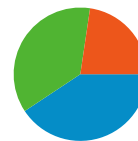

43.85% New Visits

Technical Profile

Browser	Visits	% visits	Connection Speed	Visits	% visits
Firefox	2,327	45.15%	T1	1,745	33.86%
Internet Explorer	1,186	23.01%	Unknown	1,662	32.25%
Chrome	1,186	23.01%	DSL	907	17.60%
Safari	340	6.60%	Cable	783	15.19%
Opera	91	1.77%	Dialup	55	1.07%

All traffic sources sent a total of 5,154 visits

-  22.66% Direct Traffic
-  36.65% Referring Sites
-  40.69% Search Engines

- Search Engines
2,097.00 (40.69%)
- Referring Sites
1,889.00 (36.65%)
- Direct Traffic
1,168.00 (22.66%)