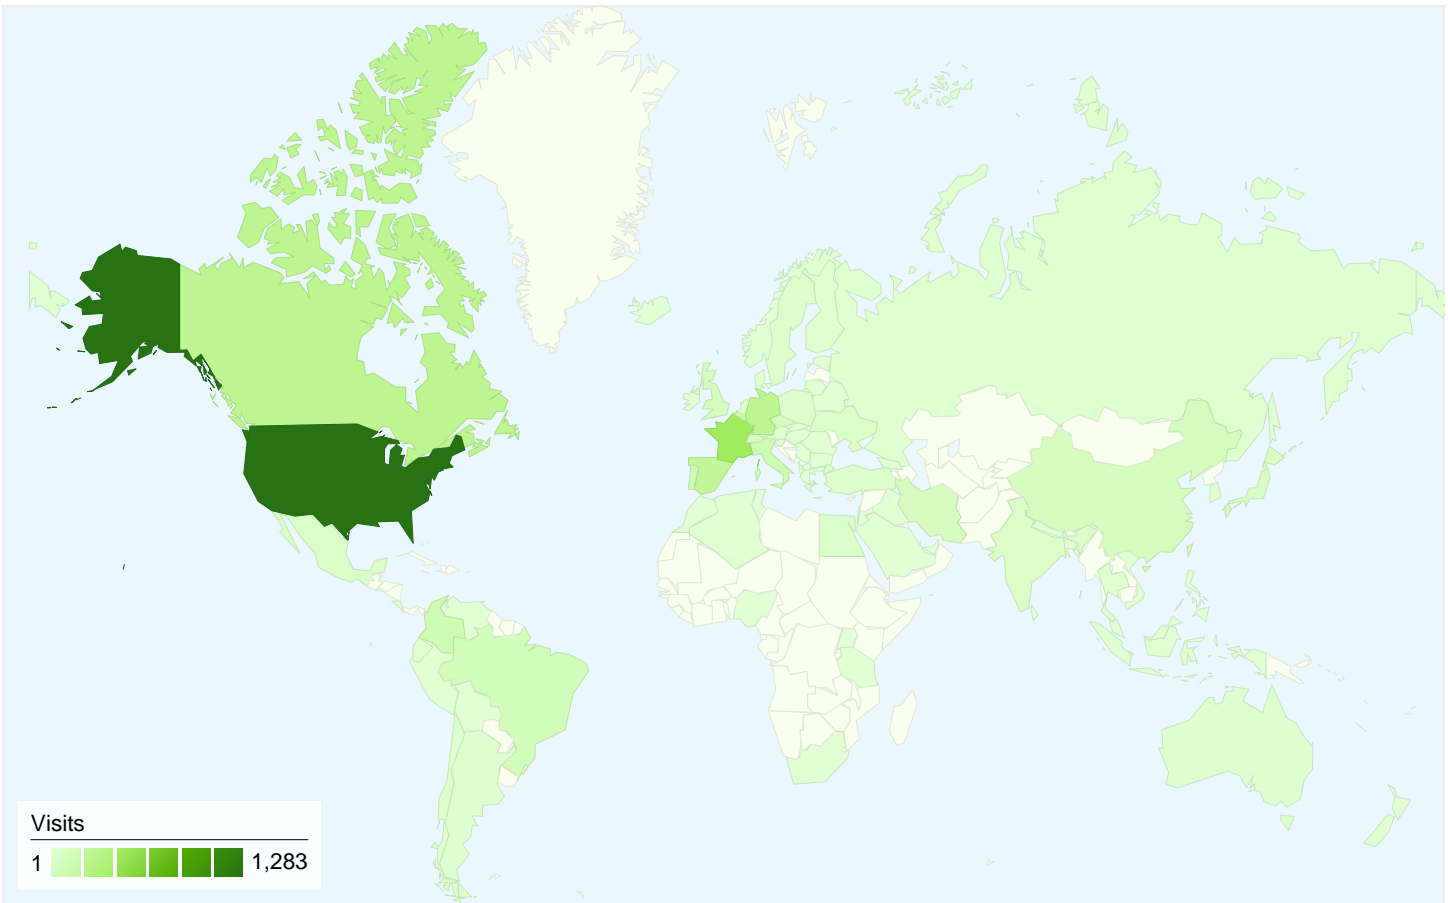

Visitors Overview

Visitors
2,105

Map Overlay

Traffic Sources Overview

- **Search Engines**
1,623.00 (36.98%)
- **Referring Sites**
1,492.00 (33.99%)
- **Direct Traffic**
1,274.00 (29.03%)

Keywords

Keyword	Visits	% visits
neos	580	35.74%
neos server	470	28.96%
neos solver	244	15.03%
neos optimization	60	3.70%
nsips	30	1.85%

All traffic sources sent a total of 4,389 visits

 29.03% Direct Traffic

 33.99% Referring Sites

 36.98% Search Engines

- **Search Engines**
1,623.00 (36.98%)
- **Referring Sites**
1,492.00 (33.99%)
- **Direct Traffic**
1,274.00 (29.03%)

Pages on this site were viewed a total of 22,356 times

22,356 Pageviews

11,038 Unique Views

35.91% Bounce Rate

Top Content

Pages	Pageviews	% Pageviews
/neos/	5,304	23.73%
/neos/solvers/index.html	4,510	20.17%
/neos/admin.html	1,012	4.53%
/neos/solvers/milp:MINTO/AMPL.html	937	4.19%
/neos/solvers/nco:MINOS/AMPL.html	715	3.20%

4,389 visits came from 81 countries/territories

Site Usage

Country/Territory	Visits	Pages/Visit	Avg. Time on Site	% New Visits	Bounce Rate
United States	1,283	4.46	00:05:58	40.69%	41.39%
France	454	6.39	00:12:28	42.73%	22.69%
Germany	251	3.30	00:03:20	63.35%	43.03%
Canada	251	7.39	00:11:45	30.28%	27.49%
Spain	223	5.44	00:09:13	60.54%	21.52%
Belgium	180	7.24	00:13:11	34.44%	27.78%
Italy	132	6.70	00:10:22	55.30%	23.48%
Colombia	131	3.79	00:08:04	40.46%	54.96%
Portugal	128	6.70	00:15:09	29.69%	20.31%