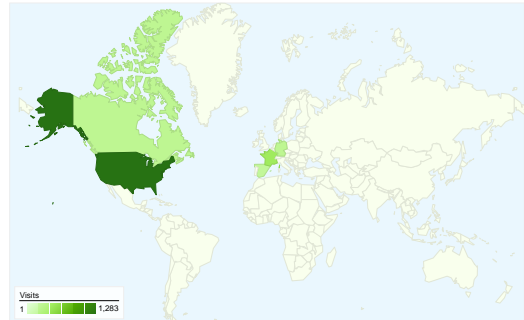

Content Overview

Pages	Pageviews	% Pageviews
/neos/	5,304	23.73%
/neos/solvers/index.html	4,510	20.17%
/neos/admin.html	1,012	4.53%
/neos/solvers/mlip:MINTO/AMP	937	4.19%
/neos/solvers/nco:MINOS/AMP	715	3.20%

Visitors Overview

Visitors
2,105

Map Overlay

Traffic Sources Overview

- **Search Engines**
1,623.00 (36.98%)
- **Referring Sites**
1,492.00 (33.99%)
- **Direct Traffic**
1,274.00 (29.03%)

Keywords

Keyword	Visits	% visits
neos	580	35.74%
neos server	470	28.96%
neos solver	244	15.03%
neos optimization	60	3.70%
nsips	30	1.85%

All traffic sources sent a total of 4,389 visits

 29.03% Direct Traffic

 33.99% Referring Sites

 36.98% Search Engines

- **Search Engines**
1,623.00 (36.98%)
- **Referring Sites**
1,492.00 (33.99%)
- **Direct Traffic**
1,274.00 (29.03%)

4,389 visits came from 81 countries/territories

Site Usage

Country/Territory	Visits	Pages/Visit	Avg. Time on Site	% New Visits	Bounce Rate
United States	1,283	4.46	00:05:58	40.69%	41.39%
France	454	6.39	00:12:28	42.73%	22.69%
Germany	251	3.30	00:03:20	63.35%	43.03%
Canada	251	7.39	00:11:45	30.28%	27.49%
Spain	223	5.44	00:09:13	60.54%	21.52%
Belgium	180	7.24	00:13:11	34.44%	27.78%
Italy	132	6.70	00:10:22	55.30%	23.48%
Colombia	131	3.79	00:08:04	40.46%	54.96%
Portugal	128	6.70	00:15:09	29.69%	20.31%