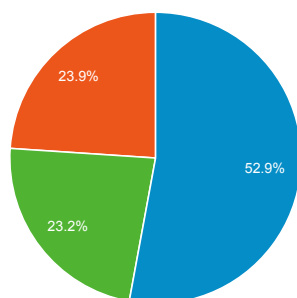

Jul 1, 2013 - Jul 31, 2013

6,711

% of Total: 100.00% (6,711)

Visits and Visits

Aug 1, 2013 - Aug 31, 2013:

● Visits

Jul 1, 2013 - Jul 31, 2013:

● Visits

Visits by Traffic Type

■ organic ■ referral ■ direct

Aug 1, 2013 - Aug 31, 2013

Jul 1, 2013 - Jul 31, 2013

Visits and Pageviews by Mobile

Mobile (Acquiring Visits, Reporting Pageviews)

Avg. Visit Duration

Aug 1, 2013 - Aug 31, 2013: ● Avg. Visit Duration