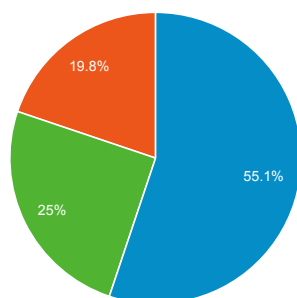

Jul 1, 2013 - Jul 31, 2013

6,711

% of Total: 100.00% (6,711)

Visits and Visits

Aug 1, 2013 - Aug 31, 2013:

● Visits

Jul 1, 2013 - Jul 31, 2013:

● Visits

Visits by Traffic Type

■ organic ■ referral ■ direct

Aug 1, 2013 - Aug 31, 2013

Jul 1, 2013 - Jul 31, 2013

Visits and Pageviews by Mobile

Mobile (Acquiring Visits, Reporting Pageviews)

Avg. Visit Duration

Aug 1, 2013 - Aug 31, 2013: ● Avg. Visit Duration