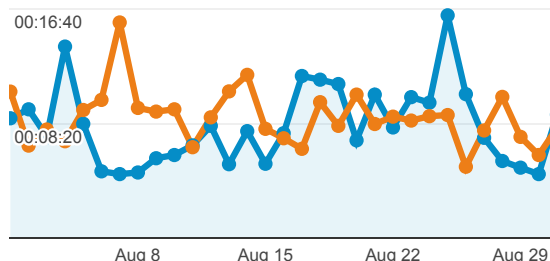

Jul 1, 2013 - Jul 31, 2013

6,711

% of Total: 100.00% (6,711)

Visits and Visits

Aug 1, 2013 - Aug 31, 2013:

● Visits

Jul 1, 2013 - Jul 31, 2013:

● Visits

Visits by Traffic Type

■ organic ■ referral ■ direct

Aug 1, 2013 - Aug 31, 2013

Jul 1, 2013 - Jul 31, 2013

Visits and Pageviews by Mobile

Mobile (Acquiring Visits, Reporting Pageviews)

Avg. Visit Duration

Aug 1, 2013 - Aug 31, 2013: ● Avg. Visit Duration

Jul 1, 2013 - Jul 31, 2013: ● Avg. Visit Duration

Visits and Avg. Visit Duration by Country / Territory

Country / Territory	Visits	Avg. Visit Duration
United States		
Aug 1, 2013 - Aug 31, 2013	1,518	00:08:53
Jul 1, 2013 - Jul 31, 2013	1,771	00:08:01
% Change	-14.29%	10.78%
Germany		
Aug 1, 2013 - Aug 31, 2013	406	00:05:10
Jul 1, 2013 - Jul 31, 2013	542	00:08:06
% Change	-25.09%	-36.28%
Colombia		
Aug 1, 2013 - Aug 31, 2013	264	00:10:40
Jul 1, 2013 - Jul 31, 2013	288	00:11:56
% Change	-8.33%	-10.58%
Chile		
Aug 1, 2013 - Aug 31, 2013	245	00:13:38
Jul 1, 2013 - Jul 31, 2013	324	00:14:07
% Change	-24.38%	-3.39%
Canada		
Aug 1, 2013 - Aug 31, 2013	196	00:07:24
Jul 1, 2013 - Jul 31, 2013	262	00:08:41
% Change	-25.19%	-14.80%

% New Visits

Aug 1, 2013 - Aug 31, 2013

43.78%

Site Avg: 43.78% (0.00%)

Jul 1, 2013 - Jul 31, 2013

41.26%

Site Avg: 41.26% (0.00%)

Unique Visitors