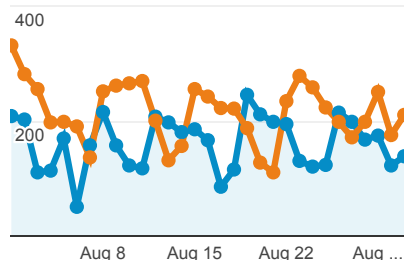

http://www.neos-server.org - http://www.neos-server.org
www.neos-server.org

My Dashboard

Aug 1, 2013 - Aug 31, 2013
Compare to: Jul 1, 2013 - Jul 31, 2013

Visits

Aug 1, 2013 - Aug 31, 2013

5,020

% of Total: 100.00% (5,020)

Jul 1, 2013 - Jul 31, 2013

6,711

% of Total: 100.00% (6,711)

Visits and Visits

Aug 1, 2013 - Aug 31, 2013:

● Visits

Jul 1, 2013 - Jul 31, 2013:

● Visits

Visits by Traffic Type

■ organic ■ referral ■ direct

Aug 1, 2013 - Aug 31, 2013

Jul 1, 2013 - Jul 31, 2013

Visits and Pageviews by Mobile

Mobile (Acquiring Visits, Reporting Pageviews)

Avg. Visit Duration

Aug 1, 2013 - Aug 31, 2013: ● Avg. Visit Duration

Jul 1, 2013 - Jul 31, 2013: ● Avg. Visit Duration

Visits and Avg. Visit Duration by Country / Territory

Country / Territory	Visits	Avg. Visit Duration
United States		
Aug 1, 2013 - Aug 31, 2013	1,518	00:08:53
Jul 1, 2013 - Jul 31, 2013	1,771	00:08:01
% Change	-14.29%	10.78%
Germany		
Aug 1, 2013 - Aug 31, 2013	406	00:05:10
Jul 1, 2013 - Jul 31, 2013	542	00:08:06
% Change	-25.09%	-36.28%
Colombia		
Aug 1, 2013 - Aug 31, 2013	264	00:10:40
Jul 1, 2013 - Jul 31, 2013	288	00:11:56
% Change	-8.33%	-10.58%
Chile		
Aug 1, 2013 - Aug 31, 2013	245	00:13:38
Jul 1, 2013 - Jul 31, 2013	324	00:14:07
% Change	-24.38%	-3.39%
Canada		
Aug 1, 2013 - Aug 31, 2013	196	00:07:24
Jul 1, 2013 - Jul 31, 2013	262	00:08:41
% Change	-25.19%	-14.80%