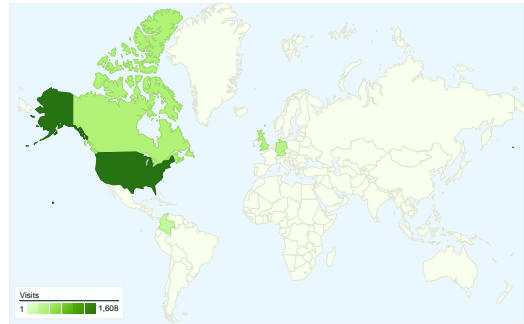

Map Overlay

Traffic Sources Overview

- **Search Engines**
  2,175.00 (42.92%)
- **Referring Sites**
  1,652.00 (32.60%)
- **Direct Traffic**
  1,241.00 (24.49%)

Content Overview

Pages	Pageviews	% Pageviews
/neos/	5,280	22.26%
/neos/solvers/index.html	4,039	17.03%
/neos/admin.html	1,043	4.40%
/neos/solvers/minco:DICOPT/G	884	3.73%
/neos/solvers/nco:KNITRO/AM	624	2.63%