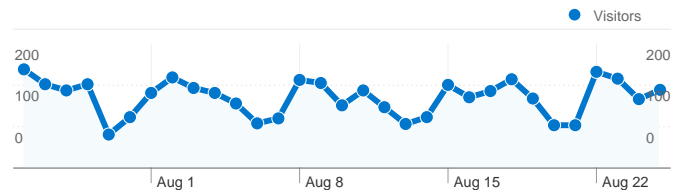

Site Usage

5,068 Visits

41.89% Bounce Rate

23,717 Pageviews

00:07:14 Avg. Time on Site

4.68 Pages/Visit

47.43% % New Visits

Visitors Overview

Visitors Overview

Visitors
2,711

Traffic Sources Overview

- **Search Engines**
2,175.00 (42.92%)
- **Referring Sites**
1,652.00 (32.60%)
- **Direct Traffic**
1,241.00 (24.49%)

Content Overview

Pages	Pageviews	% Pageviews
/neos/	5,280	22.26%
/neos/solvers/index.html	4,039	17.03%
/neos/admin.html	1,043	4.40%
/neos/solvers/minco:DICOPT/G	884	3.73%
/neos/solvers/nco:KNITRO/AM	624	2.63%

Visitors Overview

Visitors
2,711

2,711 people visited this site

5,068 Visits

2,711 Absolute Unique Visitors

23,717 Pageviews

4.68 Average Pageviews

00:07:14 Time on Site

2,711 people visited this site

 **5,068** Visits

 **2,711** Absolute Unique Visitors

 **23,717** Pageviews

 **4.68** Average Pageviews

 **00:07:14** Time on Site

 **41.89%** Bounce Rate

 **47.43%** New Visits