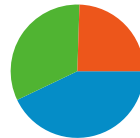

- **Search Engines**
  2,175.00 (42.92%)
- **Referring Sites**
  1,652.00 (32.60%)
- **Direct Traffic**
  1,241.00 (24.49%)

Top Traffic Sources

Sources	Visits	% visits	Keywords	Visits	% visits
google (organic)	2,097	41.38%	neos	671	30.85%
(direct) ((none))	1,241	24.49%	neos server	488	22.44%
neos-guide.org (referral)	261	5.15%	neos server.com	168	7.72%
coin-or.org (referral)	194	3.83%	neos solver	161	7.40%
neos-server.org (referral)	163	3.22%	neos optimization	106	4.87%