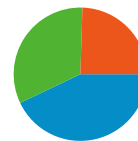

Visitors Overview

Visitors
2,711

2,711 people visited this site

5,068 Visits

2,711 Absolute Unique Visitors

23,717 Pageviews

4.68 Average Pageviews

00:07:14 Time on Site

41.89% Bounce Rate

47.43% New Visits

Technical Profile

Browser	Visits	% visits
Firefox	2,178	42.98%
Chrome	1,288	25.41%
Internet Explorer	1,112	21.94%
Safari	394	7.77%
Opera	58	1.14%

Connection Speed	Visits	% visits
Unknown	5,068	100.00%

All traffic sources sent a total of 5,068 visits

-  24.49% Direct Traffic
-  32.60% Referring Sites
-  42.92% Search Engines

- Search Engines
2,175.00 (42.92%)
- Referring Sites
1,652.00 (32.60%)
- Direct Traffic
1,241.00 (24.49%)