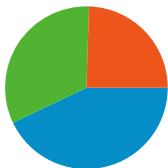

Traffic Sources Overview

- **Search Engines**
  2,175.00 (42.92%)
- **Referring Sites**
  1,652.00 (32.60%)
- **Direct Traffic**
  1,241.00 (24.49%)

Content Overview

Pages	Pageviews	% Pageviews
/neos/	5,280	22.26%
/neos/solvers/index.html	4,039	17.03%
/neos/admin.html	1,043	4.40%
/neos/solvers/minco:DICOPT/G	884	3.73%
/neos/solvers/nco:KNITRO/AM	624	2.63%