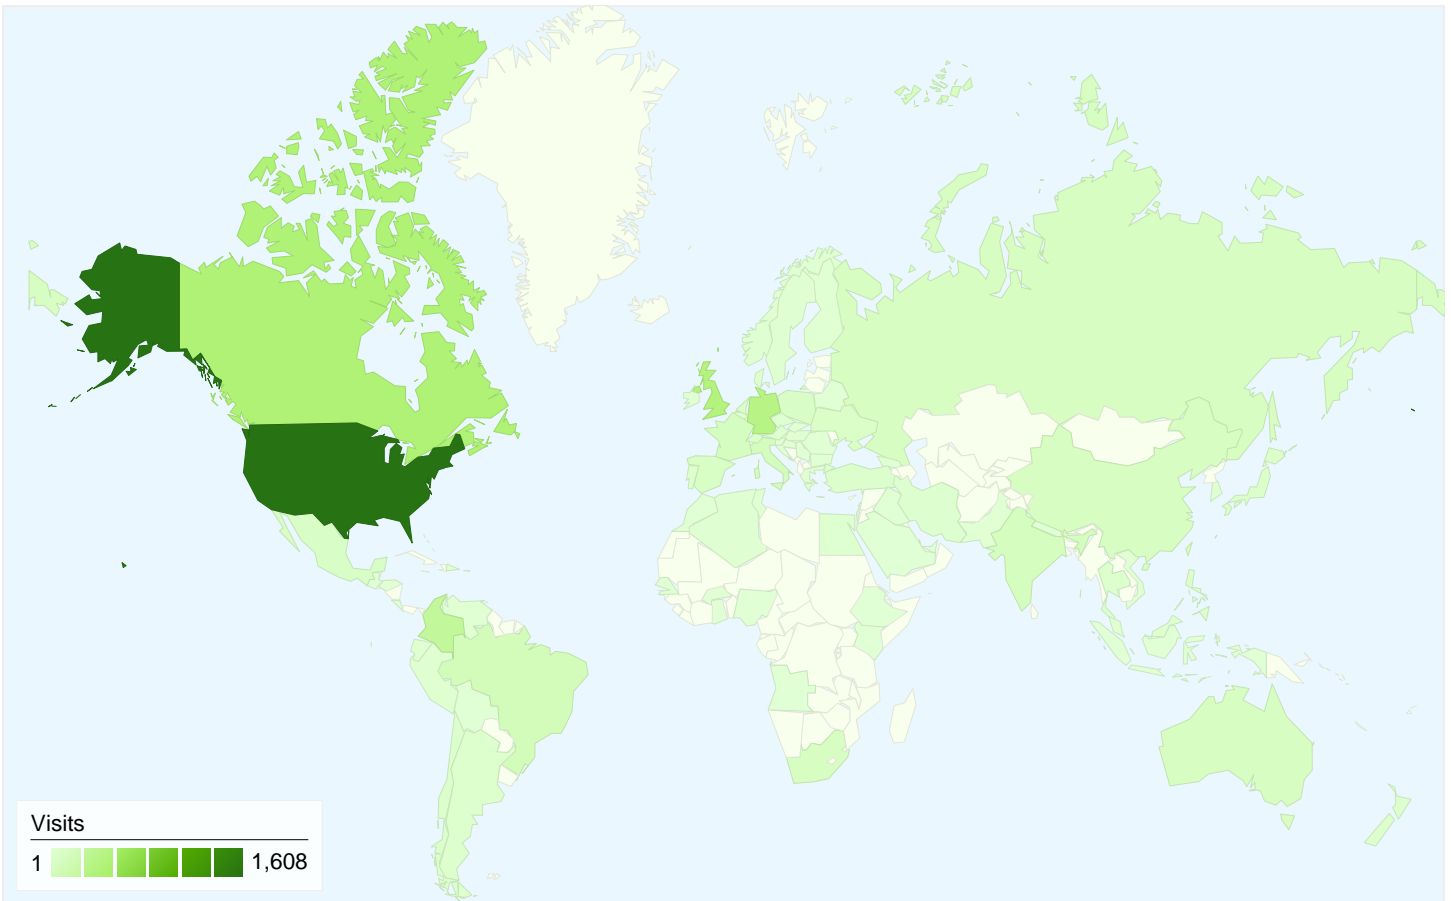

Visitors Overview

Visitors
2,711

2,711 people visited this site

5,068 Visits

2,711 Absolute Unique Visitors

23,717 Pageviews

4.68 Average Pageviews

00:07:14 Time on Site

All traffic sources sent a total of 5,068 visits

-  24.49% Direct Traffic
-  32.60% Referring Sites
-  42.92% Search Engines

- Search Engines
2,175.00 (42.92%)
- Referring Sites
1,652.00 (32.60%)
- Direct Traffic
1,241.00 (24.49%)

2,711 people visited this site

5,068 Visits

2,711 Absolute Unique Visitors

23,717 Pageviews

4.68 Average Pageviews

00:07:14 Time on Site

41.89% Bounce Rate

47.43% New Visits

5,068 visits came from 86 countries/territories

Site Usage

Country/Territory	Visits	Pages/Visit	Avg. Time on Site	% New Visits	Bounce Rate
Visits 5,068 % of Site Total: 100.00%	Pages/Visit 4.68 Site Avg: 4.68 (0.00%)	Avg. Time on Site 00:07:14 Site Avg: 00:07:14 (0.00%)	% New Visits 47.47% Site Avg: 47.43% (0.08%)	Bounce Rate 41.89% Site Avg: 41.89% (0.00%)	
United States	1,608	4.26	00:06:05	46.02%	48.26%
Canada	447	7.05	00:14:27	24.38%	25.28%
United Kingdom	412	7.50	00:16:43	17.96%	20.63%
Germany	377	2.45	00:02:06	51.19%	54.64%
Colombia	274	7.25	00:13:38	42.70%	22.99%
Brazil	121	4.72	00:04:40	66.94%	32.23%
Italy	104	5.02	00:07:40	51.92%	46.15%
India	101	3.21	00:05:07	77.23%	46.53%
France	92	3.78	00:03:21	44.57%	39.13%