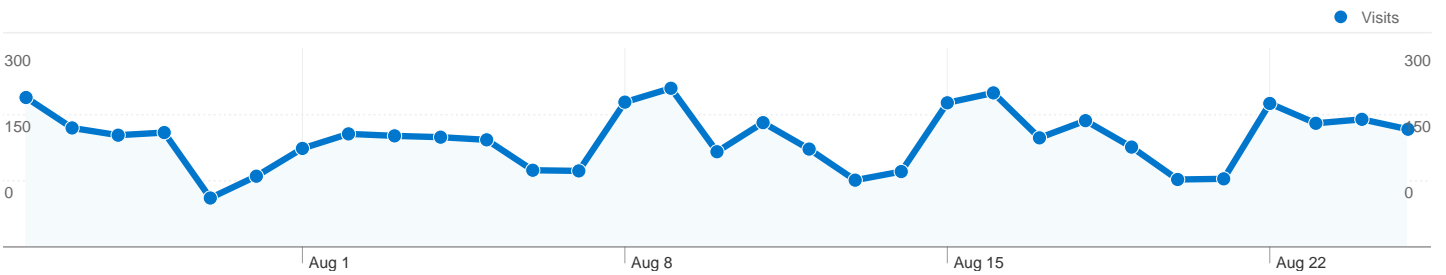

5,068 visits came from 86 countries/territories

Site Usage

Country/Territory	Visits	Pages/Visit	Avg. Time on Site	% New Visits	Bounce Rate
Visits 5,068 % of Site Total: 100.00%	Pages/Visit 4.68 Site Avg: 4.68 (0.00%)	Avg. Time on Site 00:07:14 Site Avg: 00:07:14 (0.00%)	% New Visits 47.47% Site Avg: 47.43% (0.08%)	Bounce Rate 41.89% Site Avg: 41.89% (0.00%)	
United States	1,608	4.26	00:06:05	46.02%	48.26%
Canada	447	7.05	00:14:27	24.38%	25.28%
United Kingdom	412	7.50	00:16:43	17.96%	20.63%
Germany	377	2.45	00:02:06	51.19%	54.64%
Colombia	274	7.25	00:13:38	42.70%	22.99%
Brazil	121	4.72	00:04:40	66.94%	32.23%
Italy	104	5.02	00:07:40	51.92%	46.15%
India	101	3.21	00:05:07	77.23%	46.53%
France	92	3.78	00:03:21	44.57%	39.13%

South Africa	91	3.21	00:04:04	53.85%	32.97%
					1 - 10 of 86

Pages on this site were viewed a total of 23,717 times

 **23,717** Pageviews

 **13,329** Unique Views

 **41.89%** Bounce Rate

Top Content

Pages	Pageviews	% Pageviews
/neos/	5,280	22.26%
/neos/solvers/index.html	4,039	17.03%
/neos/admin.html	1,043	4.40%
/neos/solvers/minco:DICOPT/GAMS.html	884	3.73%
/neos/solvers/nco:KNITRO/AMPL.html	624	2.63%