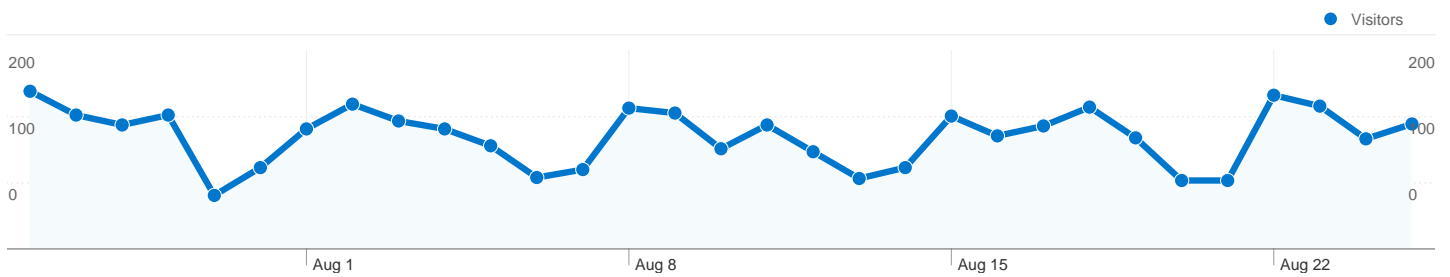

Visitors Overview

Visitors
2,711

2,711 people visited this site

5,068 Visits

2,711 Absolute Unique Visitors

23,717 Pageviews

4.68 Average Pageviews

00:07:14 Time on Site

All traffic sources sent a total of 5,068 visits

-  24.49% Direct Traffic
-  32.60% Referring Sites
-  42.92% Search Engines

- Search Engines
2,175.00 (42.92%)
- Referring Sites
1,652.00 (32.60%)
- Direct Traffic
1,241.00 (24.49%)

2,711 people visited this site

5,068 Visits

2,711 Absolute Unique Visitors

23,717 Pageviews

4.68 Average Pageviews

00:07:14 Time on Site

41.89% Bounce Rate

47.43% New Visits

2,711 people visited this site

 **5,068** Visits

 **2,711** Absolute Unique Visitors

 **23,717** Pageviews

 **4.68** Average Pageviews

 **00:07:14** Time on Site

 **41.89%** Bounce Rate

 **47.43%** New Visits