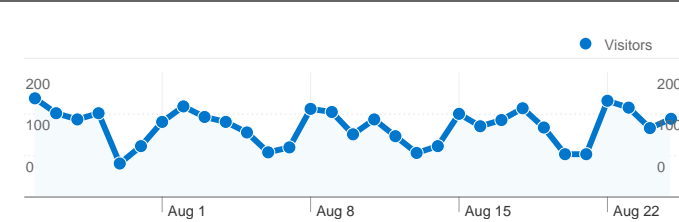

Site Usage

5,068 Visits

41.89% Bounce Rate

23,717 Pageviews

00:07:14 Avg. Time on Site

4.68 Pages/Visit

47.43% % New Visits

Visitors Overview

Visitors Overview

Visitors
2,711

2,711 people visited this site

5,068 Visits

2,711 Absolute Unique Visitors

23,717 Pageviews

4.68 Average Pageviews

00:07:14 Time on Site

2,711 people visited this site

5,068 Visits

2,711 Absolute Unique Visitors

23,717 Pageviews

4.68 Average Pageviews

00:07:14 Time on Site

41.89% Bounce Rate

47.43% New Visits

2,711 people visited this site

 **5,068** Visits

 **2,711** Absolute Unique Visitors

 **23,717** Pageviews

 **4.68** Average Pageviews

 **00:07:14** Time on Site

 **41.89%** Bounce Rate

 **47.43%** New Visits