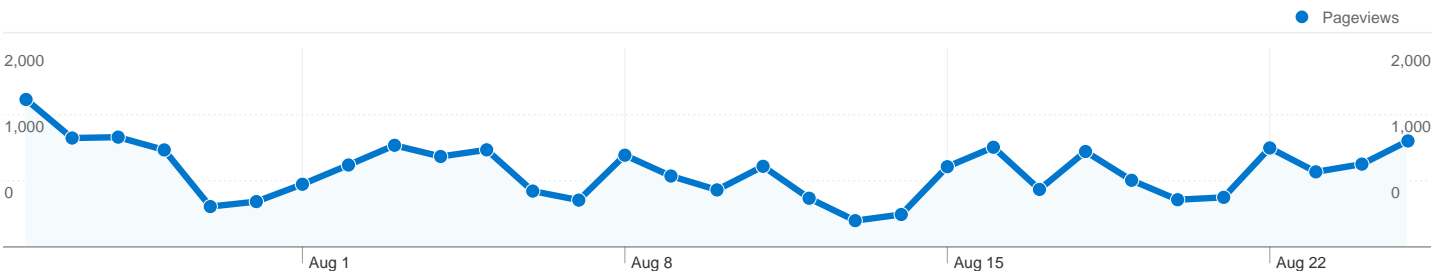

Pages on this site were viewed a total of 23,717 times

23,717 Pageviews

13,329 Unique Views

41.89% Bounce Rate

Top Content

Pages	Pageviews	% Pageviews
/neos/	5,280	22.26%
/neos/solvers/index.html	4,039	17.03%
/neos/admin.html	1,043	4.40%
/neos/solvers/minco:DICOPT/GAMS.html	884	3.73%
/neos/solvers/nco:KNITRO/AMPL.html	624	2.63%