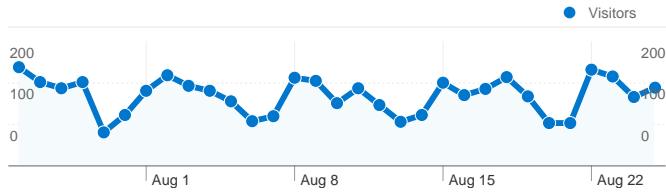

Visitors Overview