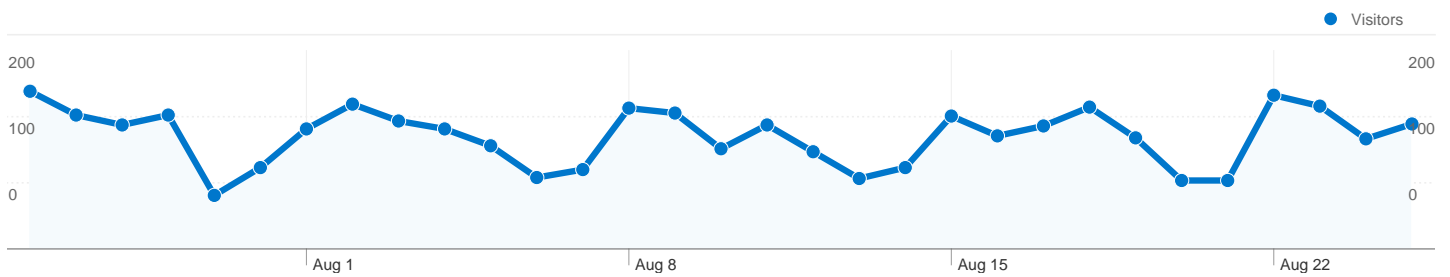

All traffic sources sent a total of 5,068 visits

-  **24.49%** Direct Traffic
-  **32.60%** Referring Sites
-  **42.92%** Search Engines

- **Search Engines**
2,175.00 (42.92%)
- **Referring Sites**
1,652.00 (32.60%)
- **Direct Traffic**
1,241.00 (24.49%)

2,711 people visited this site

 **5,068** Visits

 **2,711** Absolute Unique Visitors

 **23,717** Pageviews

 **4.68** Average Pageviews

 **00:07:14** Time on Site

 **41.89%** Bounce Rate

 **47.43%** New Visits