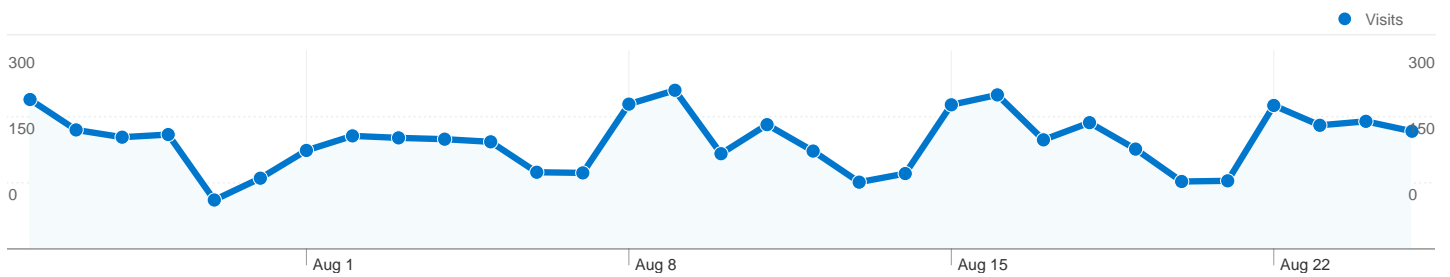

All traffic sources sent a total of 5,068 visits

- 24.49% Direct Traffic
- 32.60% Referring Sites
- 42.92% Search Engines

- Search Engines
  2,175.00 (42.92%)
- Referring Sites
  1,652.00 (32.60%)
- Direct Traffic
  1,241.00 (24.49%)

Top Traffic Sources

Sources	Visits	% visits	Keywords	Visits	% visits
google (organic)	2,097	41.38%	neos	671	30.85%
(direct) ((none))	1,241	24.49%	neos server	488	22.44%
neos-guide.org (referral)	261	5.15%	neos server.com	168	7.72%
coin-or.org (referral)	194	3.83%	neos solver	161	7.40%
neos-server.org (referral)	163	3.22%	neos optimization	106	4.87%