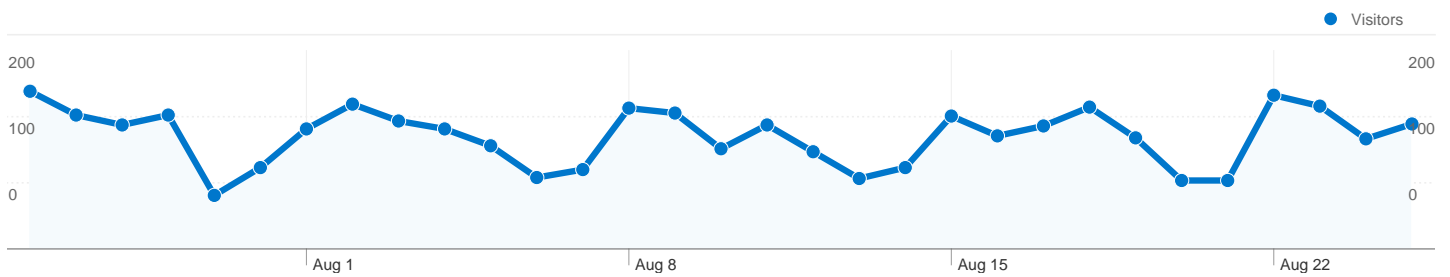

Site Usage

5,068 Visits

41.89% Bounce Rate

23,717 Pageviews

00:07:14 Avg. Time on Site

4.68 Pages/Visit

47.43% % New Visits

Visitors Overview

Visitors Overview

Visitors
2,711

Traffic Sources Overview

- **Search Engines**
2,175.00 (42.92%)
- **Referring Sites**
1,652.00 (32.60%)
- **Direct Traffic**
1,241.00 (24.49%)

Content Overview

Pages	Pageviews	% Pageviews
/neos/	5,280	22.26%
/neos/solvers/index.html	4,039	17.03%
/neos/admin.html	1,043	4.40%
/neos/solvers/minco:DICOPT/G	884	3.73%
/neos/solvers/nco:KNITRO/AM	624	2.63%

Visitors Overview

Visitors
2,711

2,711 people visited this site

5,068 Visits

2,711 Absolute Unique Visitors

23,717 Pageviews

4.68 Average Pageviews

00:07:14 Time on Site

2,711 people visited this site

 **5,068** Visits

 **2,711** Absolute Unique Visitors

 **23,717** Pageviews

 **4.68** Average Pageviews

 **00:07:14** Time on Site

 **41.89%** Bounce Rate

 **47.43%** New Visits