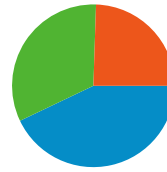

Visitors Overview

Visitors
2,711

Traffic Sources Overview

- **Search Engines**
  2,175.00 (42.92%)
- **Referring Sites**
  1,652.00 (32.60%)
- **Direct Traffic**
  1,241.00 (24.49%)

Content Overview

Pages	Pageviews	% Pageviews
/neos/	5,280	22.26%
/neos/solvers/index.html	4,039	17.03%
/neos/admin.html	1,043	4.40%
/neos/solvers/minco:DICOPT/G	884	3.73%
/neos/solvers/nco:KNITRO/AM	624	2.63%

Visitors Overview

Visitors
2,711