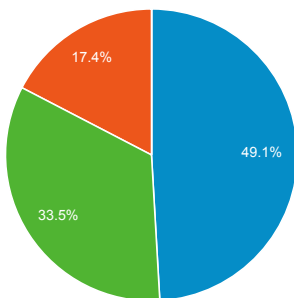

My Dashboard

Jan 1, 2020 - Dec 31, 2020
Compare to: Jan 1, 2019 - Dec 31, 2019

All Users
+0.00% Sessions

Visits

Visits and Visits

Visits by Traffic Type

organic direct referral
paid social

Jan 1, 2020 - Dec 31, 2020

Jan 1, 2019 - Dec 31, 2019

Visits and Pageviews by Mobile

Avg. Visit Duration

Visits and Avg. Visit Duration by Country / Territory

Country	Sessions	Avg. Session Duration
United States		
Jan 1, 2020 - Dec 31, 2020	21,286	00:09:27
Jan 1, 2019 - Dec 31, 2019	19,890	00:08:02
% Change	7.02%	17.69%
Colombia		
Jan 1, 2020 - Dec 31, 2020	17,231	00:14:37
Jan 1, 2019 - Dec 31, 2019	13,032	00:14:09
% Change	32.22%	3.36%
Turkey		
Jan 1, 2020 - Dec 31, 2020	4,894	00:10:52
Jan 1, 2019 - Dec 31, 2019	4,295	00:16:34
% Change	13.95%	-34.35%
China		
Jan 1, 2020 - Dec 31, 2020	4,770	00:05:50
Jan 1, 2019 - Dec 31, 2019	3,480	00:04:49
% Change	37.07%	20.93%
Brazil		
Jan 1, 2020 - Dec 31, 2020	4,106	00:21:58
Jan 1, 2019 - Dec 31, 2019	4,144	00:13:34
% Change	-0.92%	61.85%
Germany		