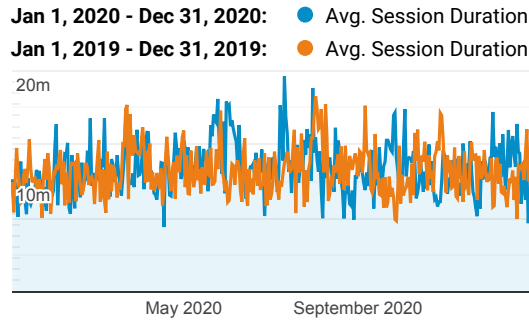

My Dashboard

Jan 1, 2020 - Dec 31, 2020
Compare to: Jan 1, 2019 - Dec 31, 2019

All Users
+0.00% Sessions

Visits

Visits and Visits

Visits by Traffic Type

organic direct referral
paid social

Jan 1, 2020 - Dec 31, 2020

Jan 1, 2019 - Dec 31, 2019

Visits and Pageviews by Mobile

Avg. Visit Duration

Visits and Avg. Visit Duration by Country / Territory

Country	Sessions	Avg. Session Duration
United States		
Jan 1, 2020 - Dec 31, 2020	21,286	00:09:27
Jan 1, 2019 - Dec 31, 2019	19,890	00:08:02
% Change	7.02%	17.69%
Colombia		
Jan 1, 2020 - Dec 31, 2020	17,231	00:14:37
Jan 1, 2019 - Dec 31, 2019	13,032	00:14:09
% Change	32.22%	3.36%
Turkey		
Jan 1, 2020 - Dec 31, 2020	4,894	00:10:52
Jan 1, 2019 - Dec 31, 2019	4,295	00:16:34
% Change	13.95%	-34.35%
China		
Jan 1, 2020 - Dec 31, 2020	4,770	00:05:50
Jan 1, 2019 - Dec 31, 2019	3,480	00:04:49
% Change	37.07%	20.93%
Brazil		
Jan 1, 2020 - Dec 31, 2020	4,106	00:21:58
Jan 1, 2019 - Dec 31, 2019	4,144	00:13:34
% Change	-0.92%	61.85%
Germany		