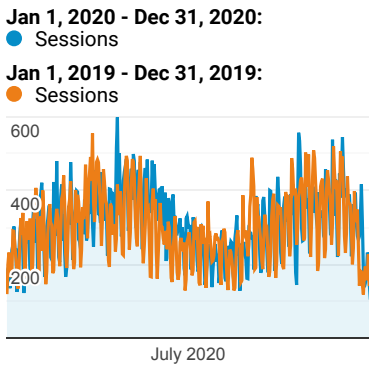

My Dashboard

Jan 1, 2020 - Dec 31, 2020
Compare to: Jan 1, 2019 - Dec 31, 2019

All Users
+0.00% Sessions

Visits

Visits and Visits

Visits by Traffic Type

organic direct referral
paid social

Jan 1, 2020 - Dec 31, 2020

Jan 1, 2019 - Dec 31, 2019

Visits and Pageviews by Mobile

Avg. Visit Duration

Visits and Avg. Visit Duration by Country / Territory

Country	Sessions	Avg. Session Duration
United States		
Jan 1, 2020 - Dec 31, 2020	21,286	00:09:27
Jan 1, 2019 - Dec 31, 2019	19,890	00:08:02
% Change	7.02%	17.69%
Colombia		
Jan 1, 2020 - Dec 31, 2020	17,231	00:14:37
Jan 1, 2019 - Dec 31, 2019	13,032	00:14:09
% Change	32.22%	3.36%
Turkey		
Jan 1, 2020 - Dec 31, 2020	4,894	00:10:52
Jan 1, 2019 - Dec 31, 2019	4,295	00:16:34
% Change	13.95%	-34.35%
China		
Jan 1, 2020 - Dec 31, 2020	4,770	00:05:50
Jan 1, 2019 - Dec 31, 2019	3,480	00:04:49
% Change	37.07%	20.93%
Brazil		
Jan 1, 2020 - Dec 31, 2020	4,106	00:21:58
Jan 1, 2019 - Dec 31, 2019	4,144	00:13:34
% Change	-0.92%	61.85%
Germany		