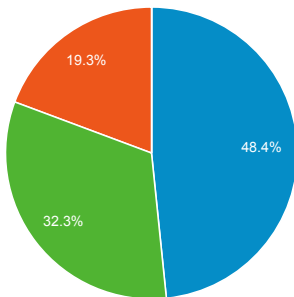

My Dashboard

Jan 1, 2020 - Dec 31, 2020
Compare to: Jan 1, 2019 - Dec 31, 2019

All Users
+0.00% Sessions

Visits

Visits and Visits

Visits by Traffic Type

organic direct referral
paid social

Jan 1, 2020 - Dec 31, 2020

Jan 1, 2019 - Dec 31, 2019

Visits and Pageviews by Mobile

Avg. Visit Duration

Visits and Avg. Visit Duration by Country / Territory

Country	Sessions	Avg. Session Duration
United States		
Jan 1, 2020 - Dec 31, 2020	21,286	00:09:27
Jan 1, 2019 - Dec 31, 2019	19,890	00:08:02
% Change	7.02%	17.69%
Colombia		
Jan 1, 2020 - Dec 31, 2020	17,231	00:14:37
Jan 1, 2019 - Dec 31, 2019	13,032	00:14:09
% Change	32.22%	3.36%
Turkey		
Jan 1, 2020 - Dec 31, 2020	4,894	00:10:52
Jan 1, 2019 - Dec 31, 2019	4,295	00:16:34
% Change	13.95%	-34.35%
China		
Jan 1, 2020 - Dec 31, 2020	4,770	00:05:50
Jan 1, 2019 - Dec 31, 2019	3,480	00:04:49
% Change	37.07%	20.93%
Brazil		
Jan 1, 2020 - Dec 31, 2020	4,106	00:21:58
Jan 1, 2019 - Dec 31, 2019	4,144	00:13:34
% Change	-0.92%	61.85%
Germany		