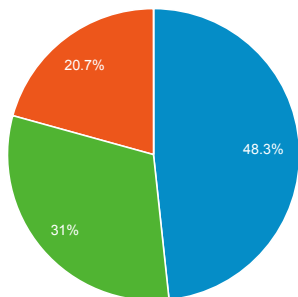

My Dashboard

Jan 1, 2018 - Dec 31, 2018
Compare to: Jan 1, 2017 - Dec 31, 2017

All Users
+0.00% Sessions

Visits

Jan 1, 2018 - Dec 31, 2018

104,302

% of Total: 100.00% (104,302)

Jan 1, 2017 - Dec 31, 2017

94,640

% of Total: 100.00% (94,640)

Visits and Visits

Jan 1, 2018 - Dec 31, 2018:

● Sessions

Jan 1, 2017 - Dec 31, 2017:

● Sessions

1,000

Visits by Traffic Type

■ organic ■ direct ■ referral
■ social

Jan 1, 2018 - Dec 31, 2018

Jan 1, 2017 - Dec 31, 2017

Visits and Pageviews by Mobile

Avg. Visit Duration

Jan 1, 2018 - Dec 31, 2018: ● Avg. Session Duration

Jan 1, 2017 - Dec 31, 2017: ● Avg. Session Duration

30m

Visits and Avg. Visit Duration by Country / Territory

Country	Sessions	Avg. Session Duration
United States		
Jan 1, 2018 - Dec 31, 2018	22,933	00:10:04
Jan 1, 2017 - Dec 31, 2017	22,487	00:11:35
% Change	1.98%	-13.09%
Colombia		
Jan 1, 2018 - Dec 31, 2018	10,795	00:15:20
Jan 1, 2017 - Dec 31, 2017	11,452	00:15:41
% Change	-5.74%	-2.30%
Brazil		
Jan 1, 2018 - Dec 31, 2018	4,437	00:14:13
Jan 1, 2017 - Dec 31, 2017	3,390	00:11:11
% Change	30.88%	27.26%
India		
Jan 1, 2018 - Dec 31, 2018	4,385	00:08:47
Jan 1, 2017 - Dec 31, 2017	2,851	00:08:13
% Change	53.81%	6.95%
Chile		
Jan 1, 2018 - Dec 31, 2018	4,235	00:12:13
Jan 1, 2017 - Dec 31, 2017	4,350	00:11:51
% Change	-2.64%	3.05%