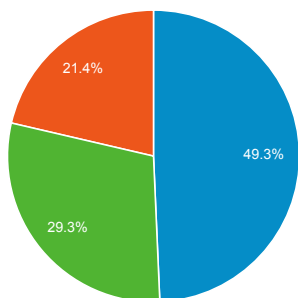

My Dashboard

Jan 1, 2018 - Dec 31, 2018
Compare to: Jan 1, 2017 - Dec 31, 2017

All Users
+0.00% Sessions

Visits

Jan 1, 2018 - Dec 31, 2018

104,302

% of Total: 100.00% (104,302)

Jan 1, 2017 - Dec 31, 2017

94,640

% of Total: 100.00% (94,640)

Visits and Visits

Jan 1, 2018 - Dec 31, 2018:

● Sessions

Jan 1, 2017 - Dec 31, 2017:

● Sessions

1,000

Visits by Traffic Type

■ organic ■ direct ■ referral
■ social

Jan 1, 2018 - Dec 31, 2018

Jan 1, 2017 - Dec 31, 2017

Visits and Pageviews by Mobile

Avg. Visit Duration

Jan 1, 2018 - Dec 31, 2018: ● Avg. Session Duration

Jan 1, 2017 - Dec 31, 2017: ● Avg. Session Duration

30m

Visits and Avg. Visit Duration by Country / Territory

Country	Sessions	Avg. Session Duration
United States		
Jan 1, 2018 - Dec 31, 2018	22,933	00:10:04
Jan 1, 2017 - Dec 31, 2017	22,487	00:11:35
% Change	1.98%	-13.09%
Colombia		
Jan 1, 2018 - Dec 31, 2018	10,795	00:15:20
Jan 1, 2017 - Dec 31, 2017	11,452	00:15:41
% Change	-5.74%	-2.30%
Brazil		
Jan 1, 2018 - Dec 31, 2018	4,437	00:14:13
Jan 1, 2017 - Dec 31, 2017	3,390	00:11:11
% Change	30.88%	27.26%
India		
Jan 1, 2018 - Dec 31, 2018	4,385	00:08:47
Jan 1, 2017 - Dec 31, 2017	2,851	00:08:13
% Change	53.81%	6.95%
Chile		
Jan 1, 2018 - Dec 31, 2018	4,235	00:12:13
Jan 1, 2017 - Dec 31, 2017	4,350	00:11:51
% Change	-2.64%	3.05%