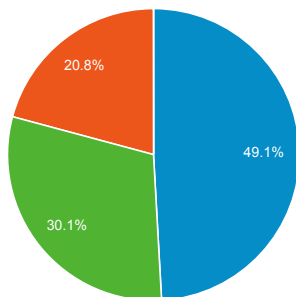

64,653

% of Total: 100.00% (64,653)

Visits and Visits

Jan 1, 2018 - Sep 30, 2018:

● Sessions

Jan 1, 2017 - Sep 30, 2017:

● Sessions

Visits by Traffic Type

■ organic ■ direct ■ referral
■ social

Jan 1, 2018 - Sep 30, 2018

Jan 1, 2017 - Sep 30, 2017

Avg. Visit Duration

Jan 1, 2018 - Sep 30, 2018: ● Avg. Session Duration

Jan 1, 2017 - Sep 30, 2017: ● Avg. Session Duration

Visits and Avg. Visit Duration by Country / Territory

Country	Sessions	Avg. Session Duration
United States		
Jan 1, 2018 - Sep 30, 2018	16,237	00:09:59
Jan 1, 2017 - Sep 30, 2017	16,051	00:11:23
% Change	1.16%	-12.32%
Colombia		
Jan 1, 2018 - Sep 30, 2018	7,590	00:13:50
Jan 1, 2017 - Sep 30, 2017	7,417	00:14:22
% Change	2.33%	-3.75%
India		
Jan 1, 2018 - Sep 30, 2018	3,277	00:09:09
Jan 1, 2017 - Sep 30, 2017	1,819	00:07:19
% Change	80.15%	25.00%
Brazil		
Jan 1, 2018 - Sep 30, 2018	3,119	00:14:01
Jan 1, 2017 - Sep 30, 2017	2,118	00:09:22
% Change	47.26%	49.55%
Chile		
Jan 1, 2018 - Sep 30, 2018	3,031	00:10:59
Jan 1, 2017 - Sep 30, 2017	2,583	00:11:11
% Change	17.34%	-1.88%