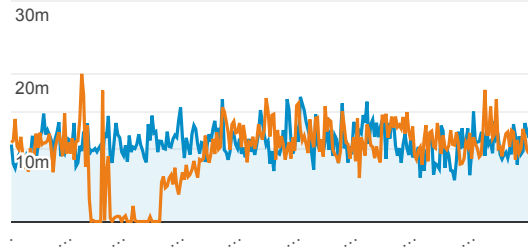

64,653

% of Total: 100.00% (64,653)

Visits and Visits

Jan 1, 2018 - Sep 30, 2018:

● Sessions

Jan 1, 2017 - Sep 30, 2017:

● Sessions

Visits by Traffic Type

■ organic ■ direct ■ referral
■ social

Jan 1, 2018 - Sep 30, 2018

Jan 1, 2017 - Sep 30, 2017

Avg. Visit Duration

Jan 1, 2018 - Sep 30, 2018: ● Avg. Session Duration

Jan 1, 2017 - Sep 30, 2017: ● Avg. Session Duration

Visits and Avg. Visit Duration by Country / Territory

Country	Sessions	Avg. Session Duration
United States		
Jan 1, 2018 - Sep 30, 2018	16,237	00:09:59
Jan 1, 2017 - Sep 30, 2017	16,051	00:11:23
% Change	1.16%	-12.32%
Colombia		
Jan 1, 2018 - Sep 30, 2018	7,590	00:13:50
Jan 1, 2017 - Sep 30, 2017	7,417	00:14:22
% Change	2.33%	-3.75%
India		
Jan 1, 2018 - Sep 30, 2018	3,277	00:09:09
Jan 1, 2017 - Sep 30, 2017	1,819	00:07:19
% Change	80.15%	25.00%
Brazil		
Jan 1, 2018 - Sep 30, 2018	3,119	00:14:01
Jan 1, 2017 - Sep 30, 2017	2,118	00:09:22
% Change	47.26%	49.55%
Chile		
Jan 1, 2018 - Sep 30, 2018	3,031	00:10:59
Jan 1, 2017 - Sep 30, 2017	2,583	00:11:11
% Change	17.34%	-1.88%