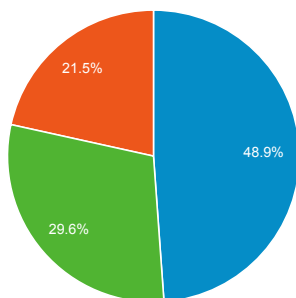

64,653

% of Total: 100.00% (64,653)

Visits and Visits

Jan 1, 2018 - Sep 30, 2018:

● Sessions

Jan 1, 2017 - Sep 30, 2017:

● Sessions

Visits by Traffic Type

■ organic ■ direct ■ referral
■ social

Jan 1, 2018 - Sep 30, 2018

Jan 1, 2017 - Sep 30, 2017

Avg. Visit Duration

Jan 1, 2018 - Sep 30, 2018: ● Avg. Session Duration

Jan 1, 2017 - Sep 30, 2017: ● Avg. Session Duration

Visits and Avg. Visit Duration by Country / Territory

Country	Sessions	Avg. Session Duration
United States		
Jan 1, 2018 - Sep 30, 2018	16,237	00:09:59
Jan 1, 2017 - Sep 30, 2017	16,051	00:11:23
% Change	1.16%	-12.32%
Colombia		
Jan 1, 2018 - Sep 30, 2018	7,590	00:13:50
Jan 1, 2017 - Sep 30, 2017	7,417	00:14:22
% Change	2.33%	-3.75%
India		
Jan 1, 2018 - Sep 30, 2018	3,277	00:09:09
Jan 1, 2017 - Sep 30, 2017	1,819	00:07:19
% Change	80.15%	25.00%
Brazil		
Jan 1, 2018 - Sep 30, 2018	3,119	00:14:01
Jan 1, 2017 - Sep 30, 2017	2,118	00:09:22
% Change	47.26%	49.55%
Chile		
Jan 1, 2018 - Sep 30, 2018	3,031	00:10:59
Jan 1, 2017 - Sep 30, 2017	2,583	00:11:11
% Change	17.34%	-1.88%