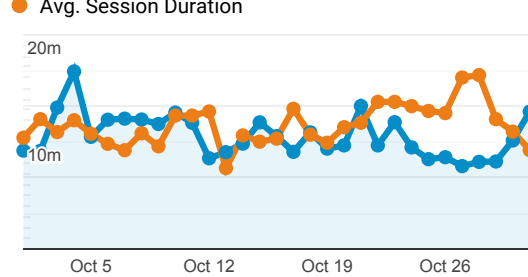

Visits

Oct 1, 2020 - Oct 31, 2020:

● Sessions

Aug 31, 2020 - Sep 30, 2020:

● Sessions

Visits by Traffic Type

■ organic ■ direct ■ referral

Oct 1, 2020 - Oct 31, 2020

Aug 31, 2020 - Sep 30, 2020

Visits and Pageviews by Mobile

Mobile

Avg. Visit Duration

Oct 1, 2020 - Oct 31, 2020: ● Avg. Session Duration

Aug 31, 2020 - Sep 30, 2020: ● Avg. Session Duration

Visits and Avg. Visit Duration by Country / Territory

Country	Sessions	Avg. Session Duration
United States		
Oct 1, 2020 - Oct 31, 2020	2,092	00:08:24
Aug 31, 2020 - Sep 30, 2020	1,700	00:08:39
% Change	23.06%	-2.72%
Colombia		
Oct 1, 2020 - Oct 31, 2020	1,650	00:14:22
Aug 31, 2020 - Sep 30, 2020	1,525	00:13:00
% Change	8.20%	10.60%
China		
Oct 1, 2020 - Oct 31, 2020	513	00:04:18
Aug 31, 2020 - Sep 30, 2020	554	00:04:23
% Change	-7.40%	-2.07%
Brazil		
Oct 1, 2020 - Oct 31, 2020	453	00:15:44
Aug 31, 2020 - Sep 30, 2020	493	00:23:33
% Change	-8.11%	-33.22%
Iran		
Oct 1, 2020 - Oct 31, 2020	387	00:10:06
Aug 31, 2020 - Sep 30, 2020	227	00:09:13
% Change	70.48%	9.54%

% New Visits

Oct 1, 2020 - Oct 31, 2020

39.68%
Avg for View: 39.68% (0.00%)

Aug 31, 2020 - Sep 30, 2020

36.39%
Avg for View: 36.39% (0.00%)

Unique Visitors

Oct 1, 2020 - Oct 31, 2020

4,592
% of Total: 100.00% (4,592)