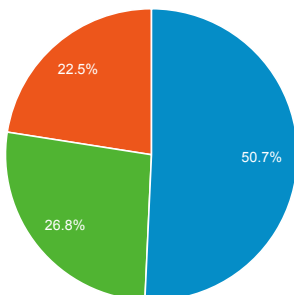

My Dashboard

Oct 1, 2020 - Oct 31, 2020
Compare to: Aug 31, 2020 - Sep 30, 2020

All Users
+0.00% Sessions

Visits

Oct 1, 2020 - Oct 31, 2020

10,235
% of Total: 100.00% (10,235)

Aug 31, 2020 - Sep 30, 2020

9,191
% of Total: 100.00% (9,191)

Visits

Oct 1, 2020 - Oct 31, 2020:

● Sessions

Aug 31, 2020 - Sep 30, 2020:

● Sessions

Visits by Traffic Type

■ organic ■ direct ■ referral

Oct 1, 2020 - Oct 31, 2020

Aug 31, 2020 - Sep 30, 2020

Visits and Pageviews by Mobile

Mobile

Avg. Visit Duration

Oct 1, 2020 - Oct 31, 2020: ● Avg. Session Duration

Aug 31, 2020 - Sep 30, 2020: ● Avg. Session Duration

Visits and Avg. Visit Duration by Country / Territory

Country	Sessions	Avg. Session Duration
United States		
Oct 1, 2020 - Oct 31, 2020	2,092	00:08:24
Aug 31, 2020 - Sep 30, 2020	1,700	00:08:39
% Change	23.06%	-2.72%
Colombia		
Oct 1, 2020 - Oct 31, 2020	1,650	00:14:22
Aug 31, 2020 - Sep 30, 2020	1,525	00:13:00
% Change	8.20%	10.60%
China		
Oct 1, 2020 - Oct 31, 2020	513	00:04:18
Aug 31, 2020 - Sep 30, 2020	554	00:04:23
% Change	-7.40%	-2.07%
Brazil		
Oct 1, 2020 - Oct 31, 2020	453	00:15:44
Aug 31, 2020 - Sep 30, 2020	493	00:23:33
% Change	-8.11%	-33.22%
Iran		
Oct 1, 2020 - Oct 31, 2020	387	00:10:06
Aug 31, 2020 - Sep 30, 2020	227	00:09:13
% Change	70.48%	9.54%