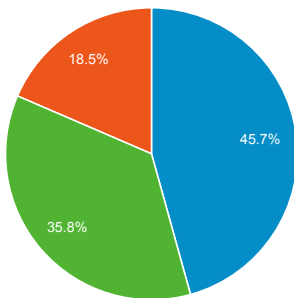

Visits

Oct 1, 2020 - Oct 31, 2020:

● Sessions

Aug 31, 2020 - Sep 30, 2020:

● Sessions

Visits by Traffic Type

■ organic ■ direct ■ referral

Oct 1, 2020 - Oct 31, 2020

Aug 31, 2020 - Sep 30, 2020

Visits and Pageviews by Mobile

Mobile

Avg. Visit Duration

Oct 1, 2020 - Oct 31, 2020: ● Avg. Session Duration

Aug 31, 2020 - Sep 30, 2020: ● Avg. Session Duration

Visits and Avg. Visit Duration by Country / Territory