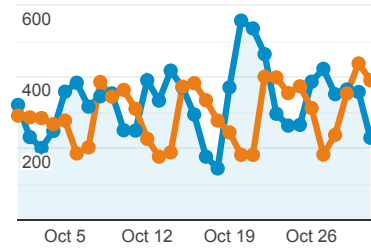

My Dashboard

Oct 1, 2020 - Oct 31, 2020
Compare to: Aug 31, 2020 - Sep 30, 2020

All Users
+0.00% Sessions

Visits

Oct 1, 2020 - Oct 31, 2020

10,235
% of Total: 100.00% (10,235)

Aug 31, 2020 - Sep 30, 2020

9,191
% of Total: 100.00% (9,191)

Visits

Oct 1, 2020 - Oct 31, 2020:

● Sessions

Aug 31, 2020 - Sep 30, 2020:

● Sessions

Visits by Traffic Type

■ organic ■ direct ■ referral

Oct 1, 2020 - Oct 31, 2020

Aug 31, 2020 - Sep 30, 2020

Visits and Pageviews by Mobile

Mobile

Avg. Visit Duration

Oct 1, 2020 - Oct 31, 2020: ● Avg. Session Duration

Aug 31, 2020 - Sep 30, 2020: ● Avg. Session Duration

Visits and Avg. Visit Duration by Country / Territory

Aug 31, 2020 - Sep 30, 2020

3,799
% of Total: 100.00% (3,799)

Pageviews

Oct 1, 2020 - Oct 31, 2020

49,785
% of Total: 100.00% (49,785)

Aug 31, 2020 - Sep 30, 2020

51,277
% of Total: 100.00% (51,277)

Pages / Visit