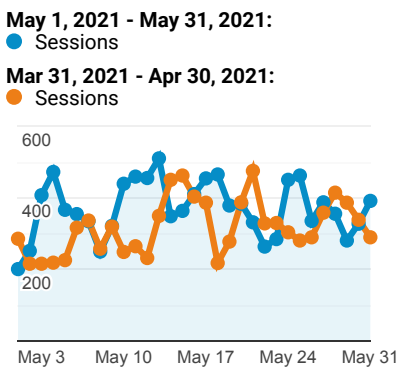

My Dashboard

May 1, 2021 - May 31, 2021
Compare to: Mar 31, 2021 - Apr 30, 2021

All Users
+0.00% Sessions

Visits

Visits

Visits by Traffic Type

■ organic ■ direct ■ referral

May 1, 2021 - May 31, 2021

Mar 31, 2021 - Apr 30, 2021

Visits and Pageviews by Mobile

Mobile

Avg. Visit Duration

Visits and Avg. Visit Duration by Country / Territory

Country	Sessions	Avg. Session Duration
United States		
May 1, 2021 - May 31, 2021	1,828	00:07:14
Mar 31, 2021 - Apr 30, 2021	1,913	00:09:28
% Change	-4.44%	-23.67%
Colombia		
May 1, 2021 - May 31, 2021	1,750	00:13:10
Mar 31, 2021 - Apr 30, 2021	1,588	00:14:26
% Change	10.20%	-8.74%
Portugal		
May 1, 2021 - May 31, 2021	1,144	00:14:16
Mar 31, 2021 - Apr 30, 2021	279	00:11:42
% Change	310.04%	21.93%
Turkey		
May 1, 2021 - May 31, 2021	818	00:13:04
Mar 31, 2021 - Apr 30, 2021	656	00:10:07
% Change	24.70%	29.21%
China		
May 1, 2021 - May 31, 2021	576	00:04:53
Mar 31, 2021 - Apr 30, 2021	470	00:02:22
% Change	22.55%	106.06%
India		

% New Visits

Unique Visitors

Pageviews

Pages / Visit

Avg. Time on Page

(Including Tablet) Sessions Pageviews

No		
May 1, 2021 - May 31, 2021	10,760	57,650
Mar 31, 2021 - Apr 30, 2021	9,212	42,491
% Change	16.80%	35.68%