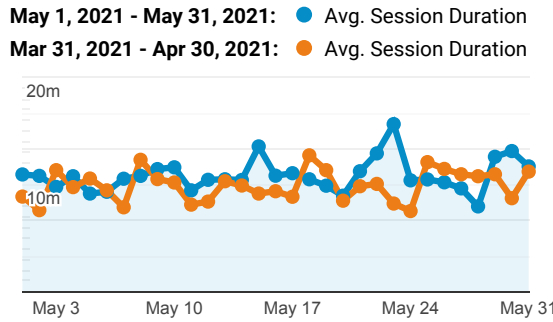

My Dashboard

May 1, 2021 - May 31, 2021
Compare to: Mar 31, 2021 - Apr 30, 2021

All Users
+0.00% Sessions

Visits

Visits

Visits by Traffic Type

■ organic ■ direct ■ referral

May 1, 2021 - May 31, 2021

Mar 31, 2021 - Apr 30, 2021

Visits and Pageviews by Mobile

Mobile

Avg. Visit Duration

Visits and Avg. Visit Duration by Country / Territory

Country	Sessions	Avg. Session Duration
United States		
May 1, 2021 - May 31, 2021	1,828	00:07:14
Mar 31, 2021 - Apr 30, 2021	1,913	00:09:28
% Change	-4.44%	-23.67%
Colombia		
May 1, 2021 - May 31, 2021	1,750	00:13:10
Mar 31, 2021 - Apr 30, 2021	1,588	00:14:26
% Change	10.20%	-8.74%
Portugal		
May 1, 2021 - May 31, 2021	1,144	00:14:16
Mar 31, 2021 - Apr 30, 2021	279	00:11:42
% Change	310.04%	21.93%
Turkey		
May 1, 2021 - May 31, 2021	818	00:13:04
Mar 31, 2021 - Apr 30, 2021	656	00:10:07
% Change	24.70%	29.21%
China		
May 1, 2021 - May 31, 2021	576	00:04:53
Mar 31, 2021 - Apr 30, 2021	470	00:02:22
% Change	22.55%	106.06%
India		

% New Visits

Unique Visitors

Pageviews

Pages / Visit

Avg. Time on Page

(Including Tablet) Sessions Pageviews

No		
May 1, 2021 - May 31, 2021	10,760	57,650
Mar 31, 2021 - Apr 30, 2021	9,212	42,491
% Change	16.80%	35.68%