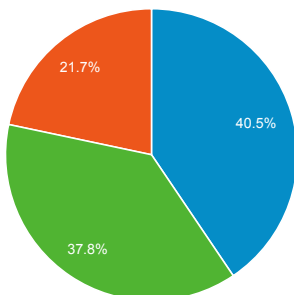

My Dashboard

May 1, 2021 - May 31, 2021
Compare to: Mar 31, 2021 - Apr 30, 2021

All Users
+0.00% Sessions

Visits

Visits

Visits by Traffic Type

■ organic ■ direct ■ referral

May 1, 2021 - May 31, 2021

Mar 31, 2021 - Apr 30, 2021

Visits and Pageviews by Mobile

Mobile

Avg. Visit Duration

Visits and Avg. Visit Duration by Country / Territory

Country	Sessions	Avg. Session Duration
United States		
May 1, 2021 - May 31, 2021	1,828	00:07:14
Mar 31, 2021 - Apr 30, 2021	1,913	00:09:28
% Change	-4.44%	-23.67%
Colombia		
May 1, 2021 - May 31, 2021	1,750	00:13:10
Mar 31, 2021 - Apr 30, 2021	1,588	00:14:26
% Change	10.20%	-8.74%
Portugal		
May 1, 2021 - May 31, 2021	1,144	00:14:16
Mar 31, 2021 - Apr 30, 2021	279	00:11:42
% Change	310.04%	21.93%
Turkey		
May 1, 2021 - May 31, 2021	818	00:13:04
Mar 31, 2021 - Apr 30, 2021	656	00:10:07
% Change	24.70%	29.21%
China		
May 1, 2021 - May 31, 2021	576	00:04:53
Mar 31, 2021 - Apr 30, 2021	470	00:02:22
% Change	22.55%	106.06%
India		