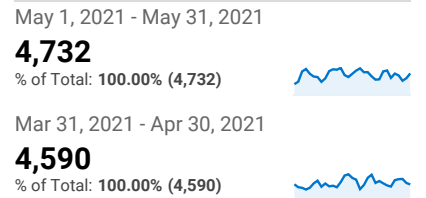

My Dashboard

May 1, 2021 - May 31, 2021
Compare to: Mar 31, 2021 - Apr 30, 2021

All Users
+0.00% Sessions

Visits

Visits

Visits by Traffic Type

■ organic ■ direct ■ referral

May 1, 2021 - May 31, 2021

Mar 31, 2021 - Apr 30, 2021

Visits and Pageviews by Mobile

Mobile

Avg. Visit Duration

Visits and Avg. Visit Duration by Country / Territory

Country	Sessions	Avg. Session Duration
United States		
May 1, 2021 - May 31, 2021	1,828	00:07:14
Mar 31, 2021 - Apr 30, 2021	1,913	00:09:28
% Change	-4.44%	-23.67%
Colombia		
May 1, 2021 - May 31, 2021	1,750	00:13:10
Mar 31, 2021 - Apr 30, 2021	1,588	00:14:26
% Change	10.20%	-8.74%
Portugal		
May 1, 2021 - May 31, 2021	1,144	00:14:16
Mar 31, 2021 - Apr 30, 2021	279	00:11:42
% Change	310.04%	21.93%
Turkey		
May 1, 2021 - May 31, 2021	818	00:13:04
Mar 31, 2021 - Apr 30, 2021	656	00:10:07
% Change	24.70%	29.21%
China		
May 1, 2021 - May 31, 2021	576	00:04:53
Mar 31, 2021 - Apr 30, 2021	470	00:02:22
% Change	22.55%	106.06%
India		

% New Visits

Unique Visitors

Pageviews

Pages / Visit

Avg. Time on Page

(Including Tablet) Sessions Pageviews

No		
May 1, 2021 - May 31, 2021	10,760	57,650
Mar 31, 2021 - Apr 30, 2021	9,212	42,491
% Change	16.80%	35.68%

Yes

May 1, 2021 - May 31, 2021	723	1,128
Mar 31, 2021 - Apr 30, 2021	637	984
% Change	13.50%	14.63%

May 1, 2021 - May 31, 2021

461

00:09:45

Mar 31, 2021 - Apr 30, 2021

304

00:06:09