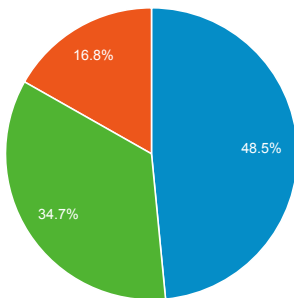

My Dashboard

May 1, 2021 - May 31, 2021
Compare to: Mar 31, 2021 - Apr 30, 2021

All Users
+0.00% Sessions

Visits

Visits

Visits by Traffic Type

■ organic ■ direct ■ referral

May 1, 2021 - May 31, 2021

Mar 31, 2021 - Apr 30, 2021

Visits and Pageviews by Mobile

Mobile

Avg. Visit Duration

Visits and Avg. Visit Duration by Country / Territory

Country	Sessions	Avg. Session Duration
United States		
May 1, 2021 - May 31, 2021	1,828	00:07:14
Mar 31, 2021 - Apr 30, 2021	1,913	00:09:28
% Change	-4.44%	-23.67%
Colombia		
May 1, 2021 - May 31, 2021	1,750	00:13:10
Mar 31, 2021 - Apr 30, 2021	1,588	00:14:26
% Change	10.20%	-8.74%
Portugal		
May 1, 2021 - May 31, 2021	1,144	00:14:16
Mar 31, 2021 - Apr 30, 2021	279	00:11:42
% Change	310.04%	21.93%
Turkey		
May 1, 2021 - May 31, 2021	818	00:13:04
Mar 31, 2021 - Apr 30, 2021	656	00:10:07
% Change	24.70%	29.21%
China		
May 1, 2021 - May 31, 2021	576	00:04:53
Mar 31, 2021 - Apr 30, 2021	470	00:02:22
% Change	22.55%	106.06%
India		