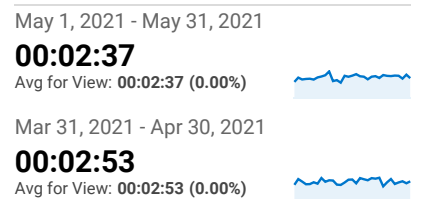

My Dashboard

May 1, 2021 - May 31, 2021
Compare to: Mar 31, 2021 - Apr 30, 2021

All Users
+0.00% Sessions

Visits

Visits

Visits by Traffic Type

■ organic ■ direct ■ referral

May 1, 2021 - May 31, 2021

Mar 31, 2021 - Apr 30, 2021

Visits and Pageviews by Mobile

Mobile

Avg. Visit Duration

Visits and Avg. Visit Duration by Country / Territory

Country	Sessions	Avg. Session Duration
United States		
May 1, 2021 - May 31, 2021	1,828	00:07:14
Mar 31, 2021 - Apr 30, 2021	1,913	00:09:28
% Change	-4.44%	-23.67%
Colombia		
May 1, 2021 - May 31, 2021	1,750	00:13:10
Mar 31, 2021 - Apr 30, 2021	1,588	00:14:26
% Change	10.20%	-8.74%
Portugal		
May 1, 2021 - May 31, 2021	1,144	00:14:16
Mar 31, 2021 - Apr 30, 2021	279	00:11:42
% Change	310.04%	21.93%
Turkey		
May 1, 2021 - May 31, 2021	818	00:13:04
Mar 31, 2021 - Apr 30, 2021	656	00:10:07
% Change	24.70%	29.21%
China		
May 1, 2021 - May 31, 2021	576	00:04:53
Mar 31, 2021 - Apr 30, 2021	470	00:02:22
% Change	22.55%	106.06%
India		

% New Visits

Unique Visitors

Pageviews

Pages / Visit

Avg. Time on Page

(Including Tablet) Sessions Pageviews

No		
May 1, 2021 - May 31, 2021	10,760	57,650
Mar 31, 2021 - Apr 30, 2021	9,212	42,491
% Change	16.80%	35.68%

Yes

May 1, 2021 - May 31, 2021	723	1,128
Mar 31, 2021 - Apr 30, 2021	637	984
% Change	13.50%	14.63%

May 1, 2021 - May 31, 2021

461

00:09:45

Mar 31, 2021 - Apr 30, 2021

304

00:06:09