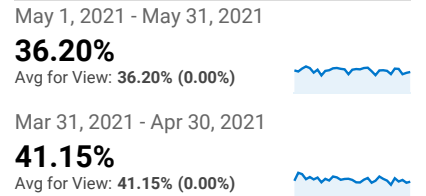

My Dashboard

May 1, 2021 - May 31, 2021
Compare to: Mar 31, 2021 - Apr 30, 2021

All Users
+0.00% Sessions

Visits

Visits

Visits by Traffic Type

■ organic ■ direct ■ referral

May 1, 2021 - May 31, 2021

Mar 31, 2021 - Apr 30, 2021

Visits and Pageviews by Mobile

Mobile

Avg. Visit Duration

Visits and Avg. Visit Duration by Country / Territory

Country	Sessions	Avg. Session Duration
United States		
May 1, 2021 - May 31, 2021	1,828	00:07:14
Mar 31, 2021 - Apr 30, 2021	1,913	00:09:28
% Change	-4.44%	-23.67%
Colombia		
May 1, 2021 - May 31, 2021	1,750	00:13:10
Mar 31, 2021 - Apr 30, 2021	1,588	00:14:26
% Change	10.20%	-8.74%
Portugal		
May 1, 2021 - May 31, 2021	1,144	00:14:16
Mar 31, 2021 - Apr 30, 2021	279	00:11:42
% Change	310.04%	21.93%
Turkey		
May 1, 2021 - May 31, 2021	818	00:13:04
Mar 31, 2021 - Apr 30, 2021	656	00:10:07
% Change	24.70%	29.21%
China		
May 1, 2021 - May 31, 2021	576	00:04:53
Mar 31, 2021 - Apr 30, 2021	470	00:02:22
% Change	22.55%	106.06%
India		

% New Visits

Unique Visitors

Pageviews

Pages / Visit

Avg. Time on Page

(Including Tablet) Sessions Pageviews

No		
May 1, 2021 - May 31, 2021	10,760	57,650
Mar 31, 2021 - Apr 30, 2021	9,212	42,491
% Change	16.80%	35.68%