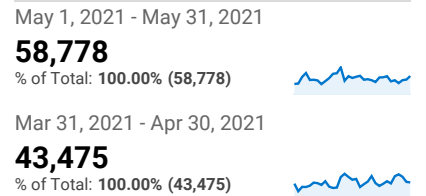

My Dashboard

May 1, 2021 - May 31, 2021
Compare to: Mar 31, 2021 - Apr 30, 2021

All Users
+0.00% Sessions

Visits

Visits

Visits by Traffic Type

■ organic ■ direct ■ referral

May 1, 2021 - May 31, 2021

Mar 31, 2021 - Apr 30, 2021

Visits and Pageviews by Mobile

Mobile

Avg. Visit Duration

Visits and Avg. Visit Duration by Country / Territory

Country	Sessions	Avg. Session Duration
United States		
May 1, 2021 - May 31, 2021	1,828	00:07:14
Mar 31, 2021 - Apr 30, 2021	1,913	00:09:28
% Change	-4.44%	-23.67%
Colombia		
May 1, 2021 - May 31, 2021	1,750	00:13:10
Mar 31, 2021 - Apr 30, 2021	1,588	00:14:26
% Change	10.20%	-8.74%
Portugal		
May 1, 2021 - May 31, 2021	1,144	00:14:16
Mar 31, 2021 - Apr 30, 2021	279	00:11:42
% Change	310.04%	21.93%
Turkey		
May 1, 2021 - May 31, 2021	818	00:13:04
Mar 31, 2021 - Apr 30, 2021	656	00:10:07
% Change	24.70%	29.21%
China		
May 1, 2021 - May 31, 2021	576	00:04:53
Mar 31, 2021 - Apr 30, 2021	470	00:02:22
% Change	22.55%	106.06%
India		

% New Visits

Unique Visitors

Pageviews

Pages / Visit

Avg. Time on Page

(Including Tablet) Sessions Pageviews

No		
May 1, 2021 - May 31, 2021	10,760	57,650
Mar 31, 2021 - Apr 30, 2021	9,212	42,491
% Change	16.80%	35.68%

Yes

May 1, 2021 - May 31, 2021	723	1,128
Mar 31, 2021 - Apr 30, 2021	637	984
% Change	13.50%	14.63%

May 1, 2021 - May 31, 2021

461

00:09:45

Mar 31, 2021 - Apr 30, 2021

304

00:06:09