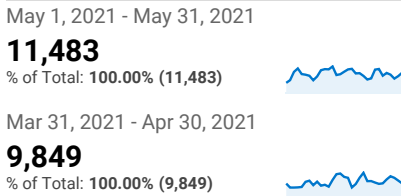

My Dashboard

May 1, 2021 - May 31, 2021
Compare to: Mar 31, 2021 - Apr 30, 2021

All Users
+0.00% Sessions

Visits

Visits

Visits by Traffic Type

■ organic ■ direct ■ referral

May 1, 2021 - May 31, 2021

Mar 31, 2021 - Apr 30, 2021

Visits and Pageviews by Mobile

Mobile

Avg. Visit Duration

Visits and Avg. Visit Duration by Country / Territory

Country	Sessions	Avg. Session Duration
United States		
May 1, 2021 - May 31, 2021	1,828	00:07:14
Mar 31, 2021 - Apr 30, 2021	1,913	00:09:28
% Change	-4.44%	-23.67%
Colombia		
May 1, 2021 - May 31, 2021	1,750	00:13:10
Mar 31, 2021 - Apr 30, 2021	1,588	00:14:26
% Change	10.20%	-8.74%
Portugal		
May 1, 2021 - May 31, 2021	1,144	00:14:16
Mar 31, 2021 - Apr 30, 2021	279	00:11:42
% Change	310.04%	21.93%
Turkey		
May 1, 2021 - May 31, 2021	818	00:13:04
Mar 31, 2021 - Apr 30, 2021	656	00:10:07
% Change	24.70%	29.21%
China		
May 1, 2021 - May 31, 2021	576	00:04:53
Mar 31, 2021 - Apr 30, 2021	470	00:02:22
% Change	22.55%	106.06%
India		

% New Visits

Unique Visitors

Pageviews

Pages / Visit

Avg. Time on Page

(Including Tablet) Sessions Pageviews

No		
May 1, 2021 - May 31, 2021	10,760	57,650
Mar 31, 2021 - Apr 30, 2021	9,212	42,491
% Change	16.80%	35.68%