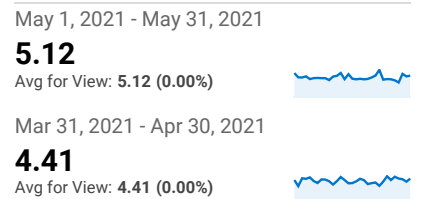

My Dashboard

May 1, 2021 - May 31, 2021
Compare to: Mar 31, 2021 - Apr 30, 2021

All Users
+0.00% Sessions

Visits

Visits

Visits by Traffic Type

■ organic ■ direct ■ referral

May 1, 2021 - May 31, 2021

Mar 31, 2021 - Apr 30, 2021

Visits and Pageviews by Mobile

Mobile

Avg. Visit Duration

Visits and Avg. Visit Duration by Country / Territory

Country	Sessions	Avg. Session Duration
United States		
May 1, 2021 - May 31, 2021	1,828	00:07:14
Mar 31, 2021 - Apr 30, 2021	1,913	00:09:28
% Change	-4.44%	-23.67%
Colombia		
May 1, 2021 - May 31, 2021	1,750	00:13:10
Mar 31, 2021 - Apr 30, 2021	1,588	00:14:26
% Change	10.20%	-8.74%
Portugal		
May 1, 2021 - May 31, 2021	1,144	00:14:16
Mar 31, 2021 - Apr 30, 2021	279	00:11:42
% Change	310.04%	21.93%
Turkey		
May 1, 2021 - May 31, 2021	818	00:13:04
Mar 31, 2021 - Apr 30, 2021	656	00:10:07
% Change	24.70%	29.21%
China		
May 1, 2021 - May 31, 2021	576	00:04:53
Mar 31, 2021 - Apr 30, 2021	470	00:02:22
% Change	22.55%	106.06%
India		

% New Visits

Unique Visitors

Pageviews

Pages / Visit

Avg. Time on Page

(Including Tablet) Sessions Pageviews

No		
May 1, 2021 - May 31, 2021	10,760	57,650
Mar 31, 2021 - Apr 30, 2021	9,212	42,491
% Change	16.80%	35.68%

Yes

May 1, 2021 - May 31, 2021	723	1,128
Mar 31, 2021 - Apr 30, 2021	637	984
% Change	13.50%	14.63%

May 1, 2021 - May 31, 2021

461

00:09:45

Mar 31, 2021 - Apr 30, 2021

304

00:06:09