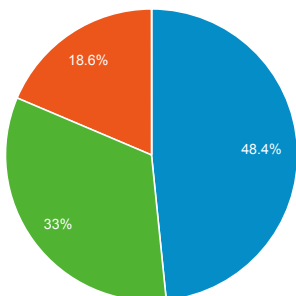

My Dashboard

May 1, 2020 - May 31, 2020
Compare to: Mar 31, 2020 - Apr 30, 2020

All Users
+0.00% Sessions

Visits

Visits and Visits

Visits by Traffic Type

organic direct referral paid

May 1, 2020 - May 31, 2020

Mar 31, 2020 - Apr 30, 2020

Visits and Pageviews by Mobile

Avg. Visit Duration

May 1, 2020 - May 31, 2020: ● Avg. Session Duration
Mar 31, 2020 - Apr 30, 2020: ● Avg. Session Duration

Visits and Avg. Visit Duration by Country / Territory

Country	Sessions	Avg. Session Duration
Colombia		
May 1, 2020 - May 31, 2020	2,886	00:16:33
Mar 31, 2020 - Apr 30, 2020	1,734	00:15:29
% Change	66.44%	6.90%
United States		
May 1, 2020 - May 31, 2020	1,665	00:07:58
Mar 31, 2020 - Apr 30, 2020	2,614	00:11:08
% Change	-36.30%	-28.44%
Turkey		
May 1, 2020 - May 31, 2020	761	00:10:02
Mar 31, 2020 - Apr 30, 2020	510	00:10:57
% Change	49.22%	-8.29%
Mexico		
May 1, 2020 - May 31, 2020	732	00:12:01
Mar 31, 2020 - Apr 30, 2020	407	00:10:34
% Change	79.85%	13.62%
Portugal		
May 1, 2020 - May 31, 2020	595	00:19:49
Mar 31, 2020 - Apr 30, 2020	164	00:05:48
% Change	262.80%	241.62%
China		