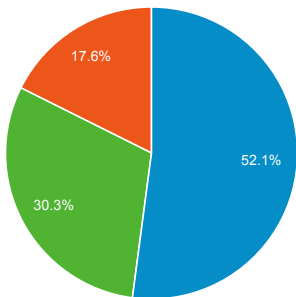

My Dashboard

May 1, 2020 - May 31, 2020
Compare to: Mar 31, 2020 - Apr 30, 2020

All Users
+0.00% Sessions

Visits

Visits and Visits

Visits by Traffic Type

organic direct referral paid

May 1, 2020 - May 31, 2020

Mar 31, 2020 - Apr 30, 2020

Visits and Pageviews by Mobile

Avg. Visit Duration

May 1, 2020 - May 31, 2020: ● Avg. Session Duration
Mar 31, 2020 - Apr 30, 2020: ● Avg. Session Duration

Visits and Avg. Visit Duration by Country / Territory

Country	Sessions	Avg. Session Duration
Colombia		
May 1, 2020 - May 31, 2020	2,886	00:16:33
Mar 31, 2020 - Apr 30, 2020	1,734	00:15:29
% Change	66.44%	6.90%
United States		
May 1, 2020 - May 31, 2020	1,665	00:07:58
Mar 31, 2020 - Apr 30, 2020	2,614	00:11:08
% Change	-36.30%	-28.44%
Turkey		
May 1, 2020 - May 31, 2020	761	00:10:02
Mar 31, 2020 - Apr 30, 2020	510	00:10:57
% Change	49.22%	-8.29%
Mexico		
May 1, 2020 - May 31, 2020	732	00:12:01
Mar 31, 2020 - Apr 30, 2020	407	00:10:34
% Change	79.85%	13.62%
Portugal		
May 1, 2020 - May 31, 2020	595	00:19:49
Mar 31, 2020 - Apr 30, 2020	164	00:05:48
% Change	262.80%	241.62%
China		