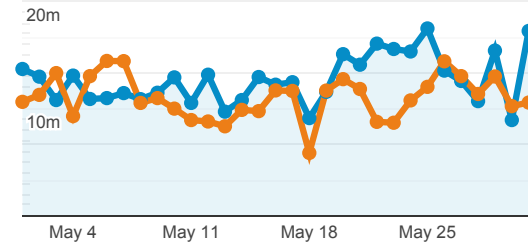

My Dashboard

May 1, 2020 - May 31, 2020
Compare to: Mar 31, 2020 - Apr 30, 2020

All Users
+0.00% Sessions

Visits

Visits and Visits

Visits by Traffic Type

organic direct referral paid

May 1, 2020 - May 31, 2020

Mar 31, 2020 - Apr 30, 2020

Visits and Pageviews by Mobile

Avg. Visit Duration

May 1, 2020 - May 31, 2020: ● Avg. Session Duration
Mar 31, 2020 - Apr 30, 2020: ● Avg. Session Duration

Visits and Avg. Visit Duration by Country / Territory

Country	Sessions	Avg. Session Duration
Colombia		
May 1, 2020 - May 31, 2020	2,886	00:16:33
Mar 31, 2020 - Apr 30, 2020	1,734	00:15:29
% Change	66.44%	6.90%
United States		
May 1, 2020 - May 31, 2020	1,665	00:07:58
Mar 31, 2020 - Apr 30, 2020	2,614	00:11:08
% Change	-36.30%	-28.44%
Turkey		
May 1, 2020 - May 31, 2020	761	00:10:02
Mar 31, 2020 - Apr 30, 2020	510	00:10:57
% Change	49.22%	-8.29%
Mexico		
May 1, 2020 - May 31, 2020	732	00:12:01
Mar 31, 2020 - Apr 30, 2020	407	00:10:34
% Change	79.85%	13.62%
Portugal		
May 1, 2020 - May 31, 2020	595	00:19:49
Mar 31, 2020 - Apr 30, 2020	164	00:05:48
% Change	262.80%	241.62%
China		