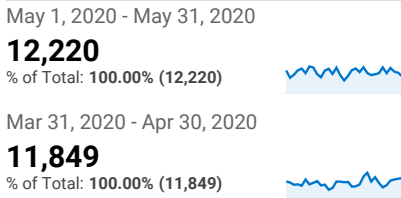

My Dashboard

May 1, 2020 - May 31, 2020
Compare to: Mar 31, 2020 - Apr 30, 2020

All Users
+0.00% Sessions

Visits

Visits and Visits

Visits by Traffic Type

organic direct referral paid

May 1, 2020 - May 31, 2020

Mar 31, 2020 - Apr 30, 2020

Visits and Pageviews by Mobile

Avg. Visit Duration

May 1, 2020 - May 31, 2020: ● Avg. Session Duration
Mar 31, 2020 - Apr 30, 2020: ● Avg. Session Duration

Visits and Avg. Visit Duration by Country / Territory

Country	Sessions	Avg. Session Duration
Colombia		
May 1, 2020 - May 31, 2020	2,886	00:16:33
Mar 31, 2020 - Apr 30, 2020	1,734	00:15:29
% Change	66.44%	6.90%
United States		
May 1, 2020 - May 31, 2020	1,665	00:07:58
Mar 31, 2020 - Apr 30, 2020	2,614	00:11:08
% Change	-36.30%	-28.44%
Turkey		
May 1, 2020 - May 31, 2020	761	00:10:02
Mar 31, 2020 - Apr 30, 2020	510	00:10:57
% Change	49.22%	-8.29%
Mexico		
May 1, 2020 - May 31, 2020	732	00:12:01
Mar 31, 2020 - Apr 30, 2020	407	00:10:34
% Change	79.85%	13.62%
Portugal		
May 1, 2020 - May 31, 2020	595	00:19:49
Mar 31, 2020 - Apr 30, 2020	164	00:05:48
% Change	262.80%	241.62%
China		