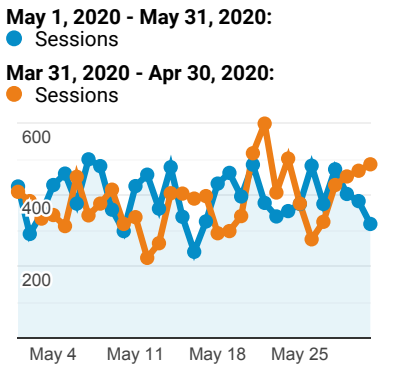

My Dashboard

May 1, 2020 - May 31, 2020
Compare to: Mar 31, 2020 - Apr 30, 2020

All Users
+0.00% Sessions

Visits

Visits and Visits

Visits by Traffic Type

organic direct referral paid

May 1, 2020 - May 31, 2020

Mar 31, 2020 - Apr 30, 2020

Visits and Pageviews by Mobile

Avg. Visit Duration

May 1, 2020 - May 31, 2020: ● Avg. Session Duration
Mar 31, 2020 - Apr 30, 2020: ● Avg. Session Duration

Visits and Avg. Visit Duration by Country / Territory

Country	Sessions	Avg. Session Duration
Colombia		
May 1, 2020 - May 31, 2020	2,886	00:16:33
Mar 31, 2020 - Apr 30, 2020	1,734	00:15:29
% Change	66.44%	6.90%
United States		
May 1, 2020 - May 31, 2020	1,665	00:07:58
Mar 31, 2020 - Apr 30, 2020	2,614	00:11:08
% Change	-36.30%	-28.44%
Turkey		
May 1, 2020 - May 31, 2020	761	00:10:02
Mar 31, 2020 - Apr 30, 2020	510	00:10:57
% Change	49.22%	-8.29%
Mexico		
May 1, 2020 - May 31, 2020	732	00:12:01
Mar 31, 2020 - Apr 30, 2020	407	00:10:34
% Change	79.85%	13.62%
Portugal		
May 1, 2020 - May 31, 2020	595	00:19:49
Mar 31, 2020 - Apr 30, 2020	164	00:05:48
% Change	262.80%	241.62%
China		