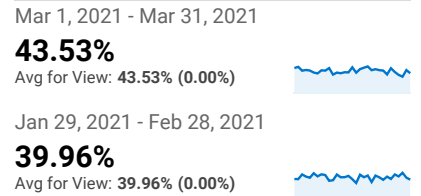

% New Visits