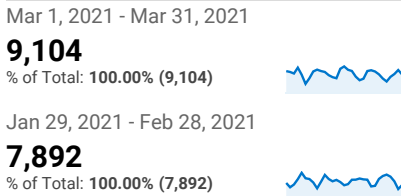

My Dashboard

Mar 1, 2021 - Mar 31, 2021
Compare to: Jan 29, 2021 - Feb 28, 2021

All Users
+0.00% Sessions

Visits

Visits

Visits by Traffic Type

■ organic ■ direct ■ referral

Mar 1, 2021 - Mar 31, 2021

Jan 29, 2021 - Feb 28, 2021

Visits and Pageviews by Mobile

Mobile

Avg. Visit Duration

Mar 1, 2021 - Mar 31, 2021: ● Avg. Session Duration
Jan 29, 2021 - Feb 28, 2021: ● Avg. Session Duration

Visits and Avg. Visit Duration by Country / Territory

Country	Sessions	Avg. Session Duration
United States		
Mar 1, 2021 - Mar 31, 2021	1,645	00:05:52
Jan 29, 2021 - Feb 28, 2021	1,233	00:08:42
% Change	33.41%	-32.53%
Colombia		
Mar 1, 2021 - Mar 31, 2021	1,197	00:13:49
Jan 29, 2021 - Feb 28, 2021	1,190	00:12:02
% Change	0.59%	14.81%
China		
Mar 1, 2021 - Mar 31, 2021	561	00:03:37
Jan 29, 2021 - Feb 28, 2021	385	00:03:38
% Change	45.71%	-0.72%
Turkey		
Mar 1, 2021 - Mar 31, 2021	495	00:12:00
Jan 29, 2021 - Feb 28, 2021	286	00:14:11
% Change	73.08%	-15.33%
Brazil		
Mar 1, 2021 - Mar 31, 2021	460	00:19:14
Jan 29, 2021 - Feb 28, 2021	242	00:14:57
% Change	90.08%	28.70%
India		