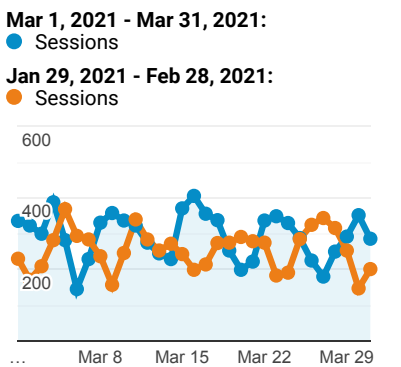

My Dashboard

Mar 1, 2021 - Mar 31, 2021
Compare to: Jan 29, 2021 - Feb 28, 2021

All Users
+0.00% Sessions

Visits

Visits

Visits by Traffic Type

■ organic ■ direct ■ referral

Mar 1, 2021 - Mar 31, 2021

Jan 29, 2021 - Feb 28, 2021

Visits and Pageviews by Mobile

Mobile

Avg. Visit Duration

Mar 1, 2021 - Mar 31, 2021: ● Avg. Session Duration
Jan 29, 2021 - Feb 28, 2021: ● Avg. Session Duration

Visits and Avg. Visit Duration by Country / Territory

Country	Sessions	Avg. Session Duration
United States		
Mar 1, 2021 - Mar 31, 2021	1,645	00:05:52
Jan 29, 2021 - Feb 28, 2021	1,233	00:08:42
% Change	33.41%	-32.53%
Colombia		
Mar 1, 2021 - Mar 31, 2021	1,197	00:13:49
Jan 29, 2021 - Feb 28, 2021	1,190	00:12:02
% Change	0.59%	14.81%
China		
Mar 1, 2021 - Mar 31, 2021	561	00:03:37
Jan 29, 2021 - Feb 28, 2021	385	00:03:38
% Change	45.71%	-0.72%
Turkey		
Mar 1, 2021 - Mar 31, 2021	495	00:12:00
Jan 29, 2021 - Feb 28, 2021	286	00:14:11
% Change	73.08%	-15.33%
Brazil		
Mar 1, 2021 - Mar 31, 2021	460	00:19:14
Jan 29, 2021 - Feb 28, 2021	242	00:14:57
% Change	90.08%	28.70%
India		

% New Visits

Unique Visitors

Pageviews

Pages / Visit

Avg. Time on Page

(Including Tablet) Sessions Pageviews

No		
Mar 1, 2021 - Mar 31, 2021	8,440	41,354
Jan 29, 2021 - Feb 28, 2021	7,408	36,247
% Change	13.93%	14.09%