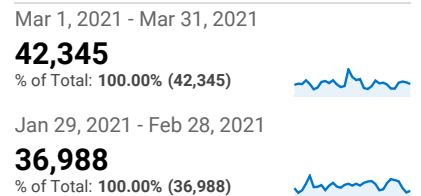

Jan 29, 2021 - Feb 28, 2021

Visits and Pageviews by Mobile

Mobile

Avg. Visit Duration

Mar 1, 2021 - Mar 31, 2021: ● Avg. Session Duration
Jan 29, 2021 - Feb 28, 2021: ● Avg. Session Duration

Visits and Avg. Visit Duration by Country / Territory

Country	Sessions	Avg. Session Duration
United States		
Mar 1, 2021 - Mar 31, 2021	1,645	00:05:52
Jan 29, 2021 - Feb 28, 2021	1,233	00:08:42
% Change	33.41%	-32.53%
Colombia		
Mar 1, 2021 - Mar 31, 2021	1,197	00:13:49
Jan 29, 2021 - Feb 28, 2021	1,190	00:12:02
% Change	0.59%	14.81%
China		
Mar 1, 2021 - Mar 31, 2021	561	00:03:37
Jan 29, 2021 - Feb 28, 2021	385	00:03:38
% Change	45.71%	-0.72%
Turkey		
Mar 1, 2021 - Mar 31, 2021	495	00:12:00
Jan 29, 2021 - Feb 28, 2021	286	00:14:11
% Change	73.08%	-15.33%
Brazil		
Mar 1, 2021 - Mar 31, 2021	460	00:19:14
Jan 29, 2021 - Feb 28, 2021	242	00:14:57
% Change	90.08%	28.70%
India		

% New Visits

Unique Visitors

Pageviews

Pages / Visit

Avg. Time on Page

(Including Tablet) Sessions Pageviews

No		
Mar 1, 2021 - Mar 31, 2021	8,440	41,354
Jan 29, 2021 - Feb 28, 2021	7,408	36,247
% Change	13.93%	14.09%