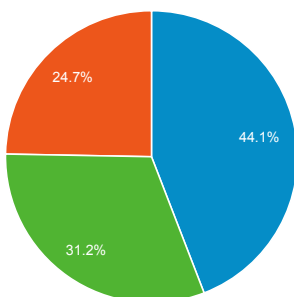

My Dashboard

Mar 1, 2021 - Mar 31, 2021
Compare to: Jan 29, 2021 - Feb 28, 2021

All Users
+0.00% Sessions

Visits

Visits

Visits by Traffic Type

■ organic ■ direct ■ referral

Mar 1, 2021 - Mar 31, 2021

Jan 29, 2021 - Feb 28, 2021

Visits and Pageviews by Mobile

Mobile

Avg. Visit Duration

Mar 1, 2021 - Mar 31, 2021: ● Avg. Session Duration
Jan 29, 2021 - Feb 28, 2021: ● Avg. Session Duration

Visits and Avg. Visit Duration by Country / Territory

Country	Sessions	Avg. Session Duration
United States		
Mar 1, 2021 - Mar 31, 2021	1,645	00:05:52
Jan 29, 2021 - Feb 28, 2021	1,233	00:08:42
% Change	33.41%	-32.53%
Colombia		
Mar 1, 2021 - Mar 31, 2021	1,197	00:13:49
Jan 29, 2021 - Feb 28, 2021	1,190	00:12:02
% Change	0.59%	14.81%
China		
Mar 1, 2021 - Mar 31, 2021	561	00:03:37
Jan 29, 2021 - Feb 28, 2021	385	00:03:38
% Change	45.71%	-0.72%
Turkey		
Mar 1, 2021 - Mar 31, 2021	495	00:12:00
Jan 29, 2021 - Feb 28, 2021	286	00:14:11
% Change	73.08%	-15.33%
Brazil		
Mar 1, 2021 - Mar 31, 2021	460	00:19:14
Jan 29, 2021 - Feb 28, 2021	242	00:14:57
% Change	90.08%	28.70%
India		