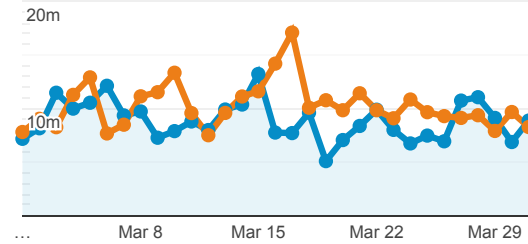

My Dashboard

Mar 1, 2021 - Mar 31, 2021
Compare to: Jan 29, 2021 - Feb 28, 2021

All Users
+0.00% Sessions

Visits

Visits

Visits by Traffic Type

■ organic ■ direct ■ referral

Mar 1, 2021 - Mar 31, 2021

Jan 29, 2021 - Feb 28, 2021

Visits and Pageviews by Mobile

Mobile

Avg. Visit Duration

Mar 1, 2021 - Mar 31, 2021: ● Avg. Session Duration
Jan 29, 2021 - Feb 28, 2021: ● Avg. Session Duration

Visits and Avg. Visit Duration by Country / Territory

Country	Sessions	Avg. Session Duration
United States		
Mar 1, 2021 - Mar 31, 2021	1,645	00:05:52
Jan 29, 2021 - Feb 28, 2021	1,233	00:08:42
% Change	33.41%	-32.53%
Colombia		
Mar 1, 2021 - Mar 31, 2021	1,197	00:13:49
Jan 29, 2021 - Feb 28, 2021	1,190	00:12:02
% Change	0.59%	14.81%
China		
Mar 1, 2021 - Mar 31, 2021	561	00:03:37
Jan 29, 2021 - Feb 28, 2021	385	00:03:38
% Change	45.71%	-0.72%
Turkey		
Mar 1, 2021 - Mar 31, 2021	495	00:12:00
Jan 29, 2021 - Feb 28, 2021	286	00:14:11
% Change	73.08%	-15.33%
Brazil		
Mar 1, 2021 - Mar 31, 2021	460	00:19:14
Jan 29, 2021 - Feb 28, 2021	242	00:14:57
% Change	90.08%	28.70%
India		