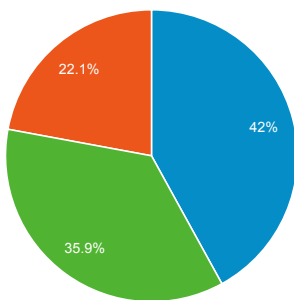

My Dashboard

Mar 1, 2021 - Mar 31, 2021
Compare to: Jan 29, 2021 - Feb 28, 2021

All Users
+0.00% Sessions

Visits

Visits

Visits by Traffic Type

■ organic ■ direct ■ referral

Mar 1, 2021 - Mar 31, 2021

Jan 29, 2021 - Feb 28, 2021

Visits and Pageviews by Mobile

Mobile

Avg. Visit Duration

Mar 1, 2021 - Mar 31, 2021: ● Avg. Session Duration
Jan 29, 2021 - Feb 28, 2021: ● Avg. Session Duration

Visits and Avg. Visit Duration by Country / Territory

Country	Sessions	Avg. Session Duration
United States		
Mar 1, 2021 - Mar 31, 2021	1,645	00:05:52
Jan 29, 2021 - Feb 28, 2021	1,233	00:08:42
% Change	33.41%	-32.53%
Colombia		
Mar 1, 2021 - Mar 31, 2021	1,197	00:13:49
Jan 29, 2021 - Feb 28, 2021	1,190	00:12:02
% Change	0.59%	14.81%
China		
Mar 1, 2021 - Mar 31, 2021	561	00:03:37
Jan 29, 2021 - Feb 28, 2021	385	00:03:38
% Change	45.71%	-0.72%
Turkey		
Mar 1, 2021 - Mar 31, 2021	495	00:12:00
Jan 29, 2021 - Feb 28, 2021	286	00:14:11
% Change	73.08%	-15.33%
Brazil		
Mar 1, 2021 - Mar 31, 2021	460	00:19:14
Jan 29, 2021 - Feb 28, 2021	242	00:14:57
% Change	90.08%	28.70%
India		