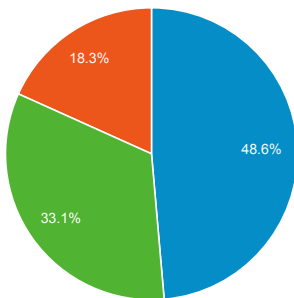

Visits

Jun 1, 2020 - Jun 30, 2020:

● Sessions

May 2, 2020 - May 31, 2020:

● Sessions

Visits by Traffic Type

■ organic ■ direct ■ referral

Jun 1, 2020 - Jun 30, 2020

May 2, 2020 - May 31, 2020

Visits and Pageviews by Mobile

Mobile

Avg. Visit Duration

Jun 1, 2020 - Jun 30, 2020: ● Avg. Session Duration

May 2, 2020 - May 31, 2020: ● Avg. Session Duration

Visits and Avg. Visit Duration by Country / Territory

Country	Sessions	Avg. Session Duration
United States		
Jun 1, 2020 - Jun 30, 2020	1,584	00:08:29
May 2, 2020 - May 31, 2020	1,579	00:07:47
% Change	0.32%	9.02%
Colombia		
Jun 1, 2020 - Jun 30, 2020	1,355	00:16:51
May 2, 2020 - May 31, 2020	2,797	00:16:33
% Change	-51.56%	1.77%
Turkey		
Jun 1, 2020 - Jun 30, 2020	589	00:08:46
May 2, 2020 - May 31, 2020	746	00:10:12
% Change	-21.05%	-13.97%
China		
Jun 1, 2020 - Jun 30, 2020	459	00:12:07
May 2, 2020 - May 31, 2020	420	00:07:56
% Change	9.29%	52.69%
Portugal		
Jun 1, 2020 - Jun 30, 2020	378	00:26:48
May 2, 2020 - May 31, 2020	573	00:19:32
% Change	-34.03%	37.15%
Iran		