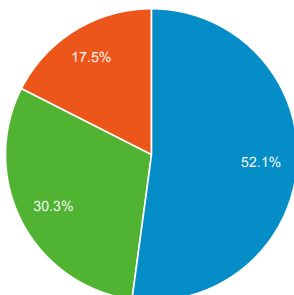

Visits

Jun 1, 2020 - Jun 30, 2020:

● Sessions

May 2, 2020 - May 31, 2020:

● Sessions

Visits by Traffic Type

■ organic ■ direct ■ referral

Jun 1, 2020 - Jun 30, 2020

May 2, 2020 - May 31, 2020

Visits and Pageviews by Mobile

Mobile

Avg. Visit Duration

Jun 1, 2020 - Jun 30, 2020: ● Avg. Session Duration

May 2, 2020 - May 31, 2020: ● Avg. Session Duration

Visits and Avg. Visit Duration by Country / Territory

Country	Sessions	Avg. Session Duration
United States		
Jun 1, 2020 - Jun 30, 2020	1,584	00:08:29
May 2, 2020 - May 31, 2020	1,579	00:07:47
% Change	0.32%	9.02%
Colombia		
Jun 1, 2020 - Jun 30, 2020	1,355	00:16:51
May 2, 2020 - May 31, 2020	2,797	00:16:33
% Change	-51.56%	1.77%
Turkey		
Jun 1, 2020 - Jun 30, 2020	589	00:08:46
May 2, 2020 - May 31, 2020	746	00:10:12
% Change	-21.05%	-13.97%
China		
Jun 1, 2020 - Jun 30, 2020	459	00:12:07
May 2, 2020 - May 31, 2020	420	00:07:56
% Change	9.29%	52.69%
Portugal		
Jun 1, 2020 - Jun 30, 2020	378	00:26:48
May 2, 2020 - May 31, 2020	573	00:19:32
% Change	-34.03%	37.15%
Iran		