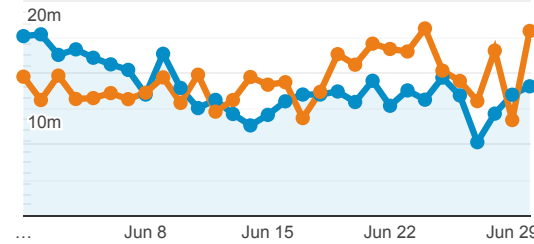

Visits

Jun 1, 2020 - Jun 30, 2020:

● Sessions

May 2, 2020 - May 31, 2020:

● Sessions

Visits by Traffic Type

■ organic ■ direct ■ referral

Jun 1, 2020 - Jun 30, 2020

May 2, 2020 - May 31, 2020

Visits and Pageviews by Mobile

Mobile

Avg. Visit Duration

Jun 1, 2020 - Jun 30, 2020: ● Avg. Session Duration

May 2, 2020 - May 31, 2020: ● Avg. Session Duration

Visits and Avg. Visit Duration by Country / Territory

Country	Sessions	Avg. Session Duration
United States		
Jun 1, 2020 - Jun 30, 2020	1,584	00:08:29
May 2, 2020 - May 31, 2020	1,579	00:07:47
% Change	0.32%	9.02%
Colombia		
Jun 1, 2020 - Jun 30, 2020	1,355	00:16:51
May 2, 2020 - May 31, 2020	2,797	00:16:33
% Change	-51.56%	1.77%
Turkey		
Jun 1, 2020 - Jun 30, 2020	589	00:08:46
May 2, 2020 - May 31, 2020	746	00:10:12
% Change	-21.05%	-13.97%
China		
Jun 1, 2020 - Jun 30, 2020	459	00:12:07
May 2, 2020 - May 31, 2020	420	00:07:56
% Change	9.29%	52.69%
Portugal		
Jun 1, 2020 - Jun 30, 2020	378	00:26:48
May 2, 2020 - May 31, 2020	573	00:19:32
% Change	-34.03%	37.15%
Iran		

% New Visits

Jun 1, 2020 - Jun 30, 2020

33.66%
Avg for View: 33.66% (0.00%)

May 2, 2020 - May 31, 2020

34.73%
Avg for View: 34.73% (0.00%)

Unique Visitors

Jun 1, 2020 - Jun 30, 2020

3,679
% of Total: 100.00% (3,679)