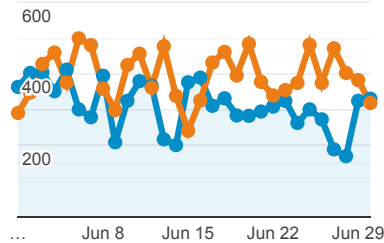

My Dashboard

Jun 1, 2020 - Jun 30, 2020
Compare to: May 2, 2020 - May 31, 2020

All Users
+0.00% Sessions

Visits

Jun 1, 2020 - Jun 30, 2020

9,338
% of Total: 100.00% (9,338)

May 2, 2020 - May 31, 2020

11,797
% of Total: 100.00% (11,797)

Visits

Jun 1, 2020 - Jun 30, 2020:

● Sessions

May 2, 2020 - May 31, 2020:

● Sessions

Visits by Traffic Type

■ organic ■ direct ■ referral

Jun 1, 2020 - Jun 30, 2020

May 2, 2020 - May 31, 2020

Visits and Pageviews by Mobile

Mobile

Avg. Visit Duration

Jun 1, 2020 - Jun 30, 2020: ● Avg. Session Duration

May 2, 2020 - May 31, 2020: ● Avg. Session Duration

Visits and Avg. Visit Duration by Country / Territory

00:02:52
Avg for View: 00:02:52 (0.00%)

(Including Tablet)

Sessions Pageviews

No		
Jun 1, 2020 - Jun 30, 2020	8,772	51,886
May 2, 2020 - May 31, 2020	11,085	62,322
% Change	-20.87%	-16.75%

Yes		
Jun 1, 2020 - Jun 30, 2020	566	882
May 2, 2020 - May 31, 2020	712	1,165
% Change	-20.51%	-24.29%