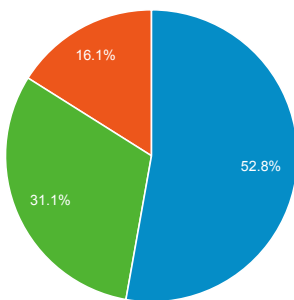

Visits by Traffic Type

■ organic ■ direct ■ referral

Jun 1, 2019 - Jun 30, 2019

May 2, 2019 - May 31, 2019