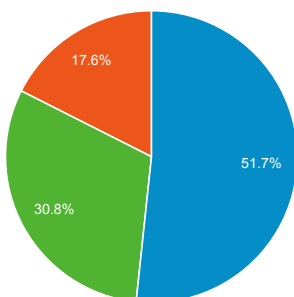

### Visits and Avg. Visit Duration by Country / Territory

| Country                    | Sessions       | Avg. Session Duration |
|----------------------------|----------------|-----------------------|
| United States              |                |                       |
| Jun 1, 2019 - Jun 30, 2019 | 1,107          | 00:09:05              |
| May 2, 2019 - May 31, 2019 | 1,346          | 00:06:19              |
| <b>% Change</b>            | <b>-17.76%</b> | <b>43.60%</b>         |
| Colombia                   |                |                       |
| Jun 1, 2019 - Jun 30, 2019 | 836            | 00:13:57              |
| May 2, 2019 - May 31, 2019 | 1,780          | 00:16:26              |
| <b>% Change</b>            | <b>-53.03%</b> | <b>-15.15%</b>        |
| Brazil                     |                |                       |
| Jun 1, 2019 - Jun 30, 2019 | 370            | 00:15:52              |
| May 2, 2019 - May 31, 2019 | 410            | 00:13:16              |
| <b>% Change</b>            | <b>-9.76%</b>  | <b>19.56%</b>         |
| Chile                      |                |                       |
| Jun 1, 2019 - Jun 30, 2019 | 367            | 00:10:18              |
| May 2, 2019 - May 31, 2019 | 257            | 00:13:18              |
| <b>% Change</b>            | <b>42.80%</b>  | <b>-22.56%</b>        |
| Spain                      |                |                       |
| Jun 1, 2019 - Jun 30, 2019 | 342            | 00:11:29              |
| May 2, 2019 - May 31, 2019 | 497            | 00:11:48              |
| <b>% Change</b>            | <b>-31.19%</b> | <b>-2.66%</b>         |
| Turkey                     |                |                       |

### Visits by Traffic Type

■ organic ■ direct ■ referral

Jun 1, 2019 - Jun 30, 2019

May 2, 2019 - May 31, 2019