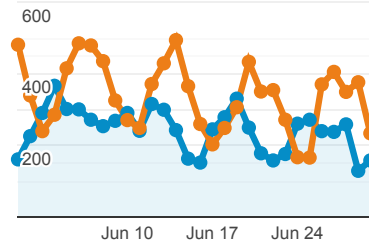

### Visits

Jun 1, 2019 - Jun 30, 2019

**7,293**

% of Total: 100.00% (7,293)

May 2, 2019 - May 31, 2019

**10,147**

% of Total: 100.00% (10,147)

### Visits and Visits

Jun 1, 2019 - Jun 30, 2019:

● Sessions

May 2, 2019 - May 31, 2019:

● Sessions

### Avg. Visit Duration

Jun 1, 2019 - Jun 30, 2019: ● Avg. Session Duration

May 2, 2019 - May 31, 2019: ● Avg. Session Duration

### Visits by Traffic Type

■ organic ■ direct ■ referral

Jun 1, 2019 - Jun 30, 2019

May 2, 2019 - May 31, 2019