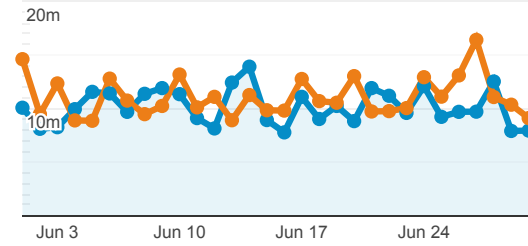

### Visits

Jun 1, 2019 - Jun 30, 2019

**7,293**

% of Total: 100.00% (7,293)

May 2, 2019 - May 31, 2019

**10,147**

% of Total: 100.00% (10,147)

### Visits and Visits

Jun 1, 2019 - Jun 30, 2019:

● Sessions

May 2, 2019 - May 31, 2019:

● Sessions

### Avg. Visit Duration

Jun 1, 2019 - Jun 30, 2019: ● Avg. Session Duration

May 2, 2019 - May 31, 2019: ● Avg. Session Duration

### Visits by Traffic Type

■ organic ■ direct ■ referral

Jun 1, 2019 - Jun 30, 2019

May 2, 2019 - May 31, 2019