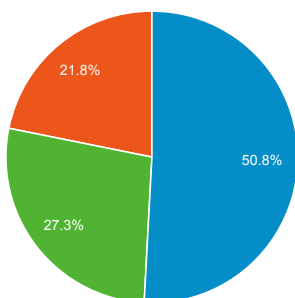

## Visits

Jul 1, 2017 - Jul 31, 2017

**7,343**

% of Total: 100.00% (7,343)

May 31, 2017 - Jun 30, 2017

**9,110**

% of Total: 100.00% (9,110)

## Visits and Visits

Jul 1, 2017 - Jul 31, 2017:

● Sessions

May 31, 2017 - Jun 30, 2017:

● Sessions

## Visits by Traffic Type

■ organic ■ direct ■ referral

Jul 1, 2017 - Jul 31, 2017

May 31, 2017 - Jun 30, 2017