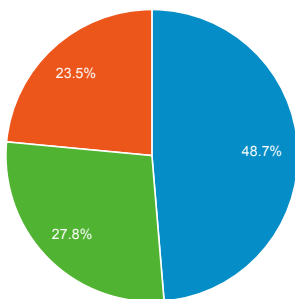

## Visits

Jul 1, 2017 - Jul 31, 2017

**7,343**

% of Total: 100.00% (7,343)

May 31, 2017 - Jun 30, 2017

**9,110**

% of Total: 100.00% (9,110)

## Visits and Visits

Jul 1, 2017 - Jul 31, 2017:

● Sessions

May 31, 2017 - Jun 30, 2017:

● Sessions

## Visits by Traffic Type

■ organic ■ direct ■ referral

Jul 1, 2017 - Jul 31, 2017

May 31, 2017 - Jun 30, 2017