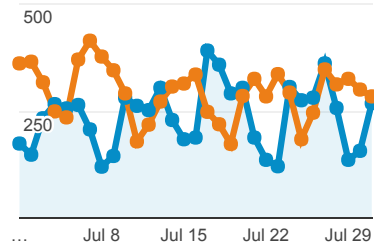

## Visits

Jul 1, 2017 - Jul 31, 2017

**7,343**

% of Total: 100.00% (7,343)

May 31, 2017 - Jun 30, 2017

**9,110**

% of Total: 100.00% (9,110)

## Visits and Visits

Jul 1, 2017 - Jul 31, 2017:

● Sessions

May 31, 2017 - Jun 30, 2017:

● Sessions

## Visits by Traffic Type

■ organic ■ direct ■ referral

Jul 1, 2017 - Jul 31, 2017

May 31, 2017 - Jun 30, 2017

### Pageviews

Jul 1, 2017 - Jul 31, 2017

**40,096**

% of Total: 100.00% (40,096)

May 31, 2017 - Jun 30, 2017

**45,291**

% of Total: 100.00% (45,291)