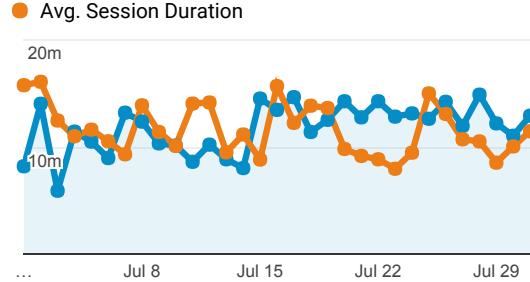

## Visits and Visits

Jul 1, 2017 - Jul 31, 2017:

● Sessions

May 31, 2017 - Jun 30, 2017:

● Sessions

## Visits by Traffic Type

■ organic ■ direct ■ referral

Jul 1, 2017 - Jul 31, 2017

May 31, 2017 - Jun 30, 2017

## Avg. Visit Duration

Jul 1, 2017 - Jul 31, 2017: ● Avg. Session Duration

May 31, 2017 - Jun 30, 2017: ● Avg. Session Duration

## Visits and Avg. Visit Duration by Country / Territory

Country	Sessions	Avg. Session Duration
United States		
Jul 1, 2017 - Jul 31, 2017	1,617	00:11:51
May 31, 2017 - Jun 30, 2017	1,887	00:10:10
<b>% Change</b>	<b>-14.31%</b>	<b>16.52%</b>
Chile		
Jul 1, 2017 - Jul 31, 2017	561	00:12:46
May 31, 2017 - Jun 30, 2017	513	00:10:11
<b>% Change</b>	<b>9.36%</b>	<b>25.33%</b>
Colombia		
Jul 1, 2017 - Jul 31, 2017	526	00:13:53
May 31, 2017 - Jun 30, 2017	1,255	00:19:39
<b>% Change</b>	<b>-58.09%</b>	<b>-29.39%</b>
China		
Jul 1, 2017 - Jul 31, 2017	435	00:11:29
May 31, 2017 - Jun 30, 2017	173	00:03:33
<b>% Change</b>	<b>151.45%</b>	<b>223.66%</b>
Germany		
Jul 1, 2017 - Jul 31, 2017	393	00:06:30
May 31, 2017 - Jun 30, 2017	631	00:11:00
<b>% Change</b>	<b>-37.72%</b>	<b>-40.92%</b>
Brazil		
Jul 1, 2017 - Jul 31, 2017	296	00:10:35
May 31, 2017 - Jun 30, 2017		