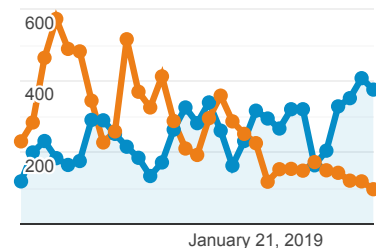

## My Dashboard

Jan 1, 2019 - Jan 31, 2019  
Compare to: Dec 1, 2018 - Dec 31, 2018

All Users  
+0.00% Sessions

### Visits

Jan 1, 2019 - Jan 31, 2019

**7,808**

% of Total: 100.00% (7,808)

Dec 1, 2018 - Dec 31, 2018

**8,443**

% of Total: 100.00% (8,443)

### Visits and Visits

Jan 1, 2019 - Jan 31, 2019:

● Sessions

Dec 1, 2018 - Dec 31, 2018:

● Sessions

### Visits by Traffic Type

■ organic ■ direct ■ referral

Jan 1, 2019 - Jan 31, 2019

Dec 1, 2018 - Dec 31, 2018