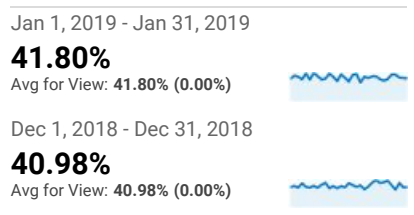

(Including Tablet) Sessions Pageviews

No		
Jan 1, 2019 - Jan 31, 2019	7,306	35,772
Dec 1, 2018 - Dec 31, 2018	7,836	41,439
% Change	-6.76%	-13.68%
Yes		
Jan 1, 2019 - Jan 31, 2019	502	905
Dec 1, 2018 - Dec 31, 2018	607	924
% Change	-17.30%	-2.06%

Jan 1, 2019 - Jan 31, 2019	324	00:11:39
Dec 1, 2018 - Dec 31, 2018	385	00:13:02
% Change	-15.84%	-10.69%
India		
Jan 1, 2019 - Jan 31, 2019	256	00:09:08
Dec 1, 2018 - Dec 31, 2018	346	00:09:26
% Change	-26.01%	-3.22%
United Kingdom		
Jan 1, 2019 - Jan 31, 2019	235	00:09:31
Dec 1, 2018 - Dec 31, 2018	186	00:01:53
% Change	26.34%	406.64%
Iran		
Jan 1, 2019 - Jan 31, 2019	222	00:09:17
Dec 1, 2018 - Dec 31, 2018	374	00:10:36
% Change	-40.64%	-12.45%
France		
Jan 1, 2019 - Jan 31, 2019	218	00:07:49
Dec 1, 2018 - Dec 31, 2018	336	00:17:15
% Change	-35.12%	-54.71%

YaBrowser	
Jan 1, 2019 - Jan 31, 2019	14
Dec 1, 2018 - Dec 31, 2018	77
% Change	-81.82%

% New Visits