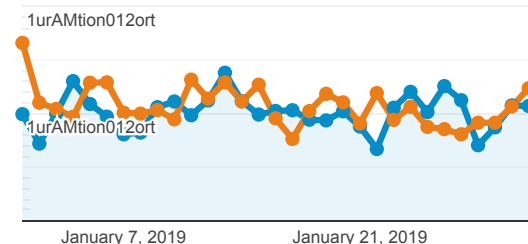

### Visits and Visits

Jan 1, 2019 - Jan 31, 2019:

● Sessions

Dec 1, 2018 - Dec 31, 2018:

● Sessions

### Visits by Traffic Type

■ organic ■ direct ■ referral

Jan 1, 2019 - Jan 31, 2019

Dec 1, 2018 - Dec 31, 2018

### Visits and Pageviews by Mobile

Mobile

### Avg. Visit Duration

Jan 1, 2019 - Jan 31, 2019: ● Avg. Session Duration

Dec 1, 2018 - Dec 31, 2018: ● Avg. Session Duration