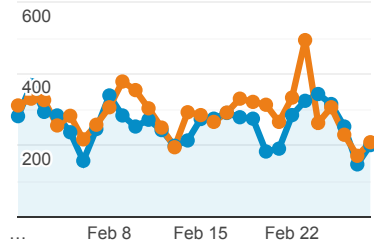

My Dashboard

Feb 1, 2021 - Feb 28, 2021
Compare to: Jan 4, 2021 - Jan 31, 2021

All Users
+0.00% Sessions

Visits

Feb 1, 2021 - Feb 28, 2021

7,285

% of Total: 100.00% (7,285)

Jan 4, 2021 - Jan 31, 2021

8,124

% of Total: 100.00% (8,124)

Visits

Feb 1, 2021 - Feb 28, 2021:

● Sessions

Jan 4, 2021 - Jan 31, 2021:

● Sessions

Avg. Visit Duration

Feb 1, 2021 - Feb 28, 2021: ● Avg. Session Duration

Jan 4, 2021 - Jan 31, 2021: ● Avg. Session Duration

% New Visits

Feb 1, 2021 - Feb 28, 2021

40.04%

Avg for View: 40.04% (0.00%)

Jan 4, 2021 - Jan 31, 2021

38.91%

Avg for View: 38.91% (0.00%)

Unique Visitors

Feb 1, 2021 - Feb 28, 2021

3,321

% of Total: 100.00% (3,321)

Jan 4, 2021 - Jan 31, 2021

3,620