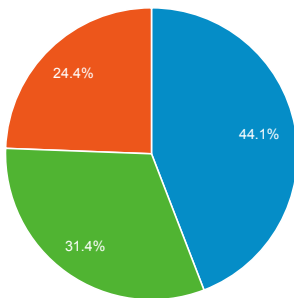

Feb 1, 2021 - Feb 28, 2021

00:02:46

Avg for View: 00:02:46 (0.00%)

Jan 4, 2021 - Jan 31, 2021

00:02:40

Avg for View: 00:02:40 (0.00%)

Visits and Avg. Visit Duration by Country / Territory

Country	Sessions	Avg. Session Duration
United States		
Feb 1, 2021 - Feb 28, 2021	1,152	00:09:00
Jan 4, 2021 - Jan 31, 2021	956	00:06:24
% Change	20.50%	40.81%
Colombia		
Feb 1, 2021 - Feb 28, 2021	1,123	00:12:21
Jan 4, 2021 - Jan 31, 2021	491	00:14:30
% Change	128.72%	-14.86%
China		
Feb 1, 2021 - Feb 28, 2021	363	00:03:48
Jan 4, 2021 - Jan 31, 2021	422	00:05:45
% Change	-13.98%	-34.00%
Spain		
Feb 1, 2021 - Feb 28, 2021	306	00:11:21
Jan 4, 2021 - Jan 31, 2021	197	00:08:43
% Change	55.33%	30.36%
India		
Feb 1, 2021 - Feb 28, 2021	284	00:07:32
Jan 4, 2021 - Jan 31, 2021	284	00:04:44
% Change	0.00%	59.58%
Sweden		

Visits by Traffic Type

■ organic ■ direct ■ referral

Feb 1, 2021 - Feb 28, 2021

Jan 4, 2021 - Jan 31, 2021

Visits and Pageviews by Mobile

Mobile

(Including Tablet) Sessions Pageviews

No		
Feb 1, 2021 - Feb 28, 2021	6,842	33,754
Jan 4, 2021 - Jan 31, 2021	7,606	41,152
% Change	-10.04%	-17.98%