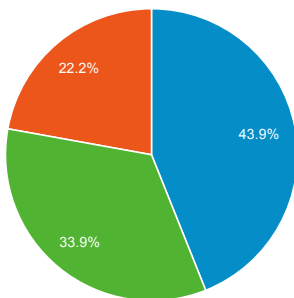

Feb 1, 2021 - Feb 28, 2021

00:02:46

Avg for View: 00:02:46 (0.00%)

Jan 4, 2021 - Jan 31, 2021

00:02:40

Avg for View: 00:02:40 (0.00%)

Visits and Avg. Visit Duration by Country / Territory

Country	Sessions	Avg. Session Duration
United States		
Feb 1, 2021 - Feb 28, 2021	1,152	00:09:00
Jan 4, 2021 - Jan 31, 2021	956	00:06:24
% Change	20.50%	40.81%
Colombia		
Feb 1, 2021 - Feb 28, 2021	1,123	00:12:21
Jan 4, 2021 - Jan 31, 2021	491	00:14:30
% Change	128.72%	-14.86%
China		
Feb 1, 2021 - Feb 28, 2021	363	00:03:48
Jan 4, 2021 - Jan 31, 2021	422	00:05:45
% Change	-13.98%	-34.00%
Spain		
Feb 1, 2021 - Feb 28, 2021	306	00:11:21
Jan 4, 2021 - Jan 31, 2021	197	00:08:43
% Change	55.33%	30.36%
India		
Feb 1, 2021 - Feb 28, 2021	284	00:07:32
Jan 4, 2021 - Jan 31, 2021	284	00:04:44
% Change	0.00%	59.58%
Sweden		

Visits by Traffic Type

■ organic ■ direct ■ referral

Feb 1, 2021 - Feb 28, 2021

Jan 4, 2021 - Jan 31, 2021

Visits and Pageviews by Mobile

Mobile

(Including Tablet) Sessions Pageviews

No		
Feb 1, 2021 - Feb 28, 2021	6,842	33,754
Jan 4, 2021 - Jan 31, 2021	7,606	41,152
% Change	-10.04%	-17.98%