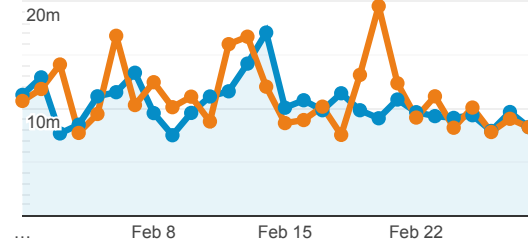

My Dashboard

Feb 1, 2021 - Feb 28, 2021
Compare to: Jan 4, 2021 - Jan 31, 2021

All Users
+0.00% Sessions

Visits

Feb 1, 2021 - Feb 28, 2021

7,285

% of Total: 100.00% (7,285)

Jan 4, 2021 - Jan 31, 2021

8,124

% of Total: 100.00% (8,124)

Visits

Feb 1, 2021 - Feb 28, 2021:

● Sessions

Jan 4, 2021 - Jan 31, 2021:

● Sessions

Avg. Visit Duration

Feb 1, 2021 - Feb 28, 2021: ● Avg. Session Duration

Jan 4, 2021 - Jan 31, 2021: ● Avg. Session Duration

% New Visits

Feb 1, 2021 - Feb 28, 2021

40.04%

Avg for View: 40.04% (0.00%)

Jan 4, 2021 - Jan 31, 2021

38.91%

Avg for View: 38.91% (0.00%)

Unique Visitors

Feb 1, 2021 - Feb 28, 2021

3,321

% of Total: 100.00% (3,321)

Jan 4, 2021 - Jan 31, 2021

3,620