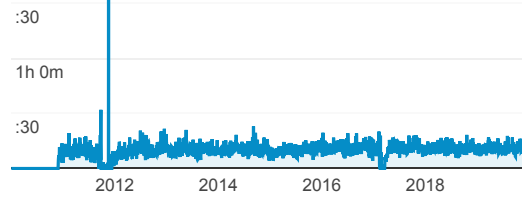

My Dashboard

Jan 1, 2010 - Dec 31, 2019

All Users
100.00% Sessions

Visits

826,120

% of Total: 100.00% (826,120)

Visits

Sessions

1,000

Avg. Visit Duration

Avg. Session Duration

2h 0m

% New Visits

42.46%

Avg for View: 42.46% (0.00%)

Unique Visitors

0

% of Total: 0.00% (0)

Pageviews

4,265,583

% of Total: 100.00% (4,265,583)

Pages / Visit

5.16

Avg for View: 5.16 (0.00%)

Avg. Time on Page

00:02:31

Avg for View: 00:02:31 (0.00%)

Visits and Avg. Visit Duration by Country / Territory

Country	Sessions	Avg. Session Duration
United States	206,858	00:10:11
Colombia	83,746	00:15:33
Germany	41,045	00:07:12
Spain	32,604	00:11:31
Canada	30,567	00:10:26
Brazil	26,042	00:11:30
Chile	25,759	00:12:12
India	25,466	00:08:22
United Kingdom	24,085	00:10:28
France	23,766	00:09:13