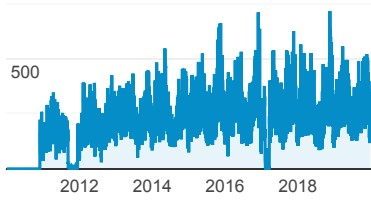

My Dashboard

Jan 1, 2010 - Dec 31, 2019

All Users
100.00% Sessions

Visits

826,120

% of Total: 100.00% (826,120)

Visits

Sessions

1,000

Avg. Visit Duration

Avg. Session Duration

2h 0m

% New Visits

42.46%

Avg for View: 42.46% (0.00%)

Unique Visitors

0

% of Total: 0.00% (0)

Pageviews

4,265,583

% of Total: 100.00% (4,265,583)

Pages / Visit

5.16

Avg for View: 5.16 (0.00%)

Avg. Time on Page

00:02:31

Avg for View: 00:02:31 (0.00%)

Visits and Avg. Visit Duration by Country / Territory

Country	Sessions	Avg. Session Duration
United States	206,858	00:10:11
Colombia	83,746	00:15:33
Germany	41,045	00:07:12
Spain	32,604	00:11:31
Canada	30,567	00:10:26
Brazil	26,042	00:11:30
Chile	25,759	00:12:12
India	25,466	00:08:22
United Kingdom	24,085	00:10:28
France	23,766	00:09:13