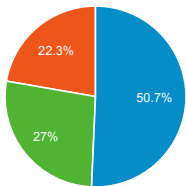

Avg. Time on Page

00:02:31

Avg for View: 00:02:31 (0.00%)

Visits and Avg. Visit Duration by Country / Territory

Country	Sessions	Avg. Session Duration
United States	206,858	00:10:11
Colombia	83,746	00:15:33
Germany	41,045	00:07:12
Spain	32,604	00:11:31
Canada	30,567	00:10:26
Brazil	26,042	00:11:30
Chile	25,759	00:12:12
India	25,466	00:08:22
United Kingdom	24,085	00:10:28
France	23,766	00:09:13

Visits by Traffic Type

organic direct referral
social email

Visits and Pageviews by Mobile

Mobile (Including Tablet)	Sessions	Pageviews
No	787,322	4,194,500
Yes	38,798	71,083