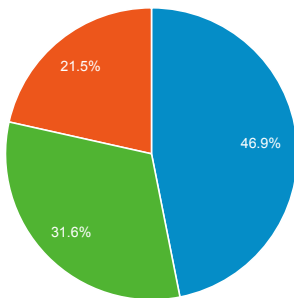

Visits

Aug 1, 2020 - Aug 31, 2020:

● Sessions

Jul 1, 2020 - Jul 31, 2020:

● Sessions

Visits by Traffic Type

■ organic ■ direct ■ referral

Aug 1, 2020 - Aug 31, 2020

Country	Sessions	Avg. Session Duration
United States		
Aug 1, 2020 - Aug 31, 2020	1,695	00:09:22
Jul 1, 2020 - Jul 31, 2020	1,386	00:12:44
% Change	22.29%	-26.47%
Colombia		
Aug 1, 2020 - Aug 31, 2020	1,192	00:13:18
Jul 1, 2020 - Jul 31, 2020	1,079	00:15:59
% Change	10.47%	-16.82%
India		
Aug 1, 2020 - Aug 31, 2020	336	00:06:36
Jul 1, 2020 - Jul 31, 2020	344	00:07:58
% Change	-2.33%	-17.12%
Brazil		
Aug 1, 2020 - Aug 31, 2020	317	00:17:34
Jul 1, 2020 - Jul 31, 2020	283	00:24:19
% Change	12.01%	-27.74%
China		
Aug 1, 2020 - Aug 31, 2020	229	00:02:59
Jul 1, 2020 - Jul 31, 2020	228	00:07:59
% Change	0.44%	-62.65%
United Kingdom		