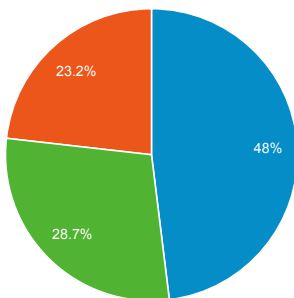

My Dashboard

Aug 1, 2020 - Aug 31, 2020
Compare to: Jul 1, 2020 - Jul 31, 2020

All Users
+0.00% Sessions

Visits

Aug 1, 2020 - Aug 31, 2020

6,884
% of Total: 100.00% (6,884)

Jul 1, 2020 - Jul 31, 2020

7,409
% of Total: 100.00% (7,409)

Visits

Aug 1, 2020 - Aug 31, 2020:

● Sessions

Jul 1, 2020 - Jul 31, 2020:

● Sessions

Visits by Traffic Type

■ organic ■ direct ■ referral

Aug 1, 2020 - Aug 31, 2020

Jul 1, 2020 - Jul 31, 2020

Visits and Pageviews by Mobile

Mobile

Avg. Visit Duration

Aug 1, 2020 - Aug 31, 2020: ● Avg. Session Duration

Jul 1, 2020 - Jul 31, 2020: ● Avg. Session Duration

Visits and Avg. Visit Duration by Country / Territory

Country	Sessions	Avg. Session Duration
United States		
Aug 1, 2020 - Aug 31, 2020	1,695	00:09:22
Jul 1, 2020 - Jul 31, 2020	1,386	00:12:44
% Change	22.29%	-26.47%
Colombia		
Aug 1, 2020 - Aug 31, 2020	1,192	00:13:18
Jul 1, 2020 - Jul 31, 2020	1,079	00:15:59
% Change	10.47%	-16.82%
India		
Aug 1, 2020 - Aug 31, 2020	336	00:06:36
Jul 1, 2020 - Jul 31, 2020	344	00:07:58
% Change	-2.33%	-17.12%
Brazil		
Aug 1, 2020 - Aug 31, 2020	317	00:17:34
Jul 1, 2020 - Jul 31, 2020	283	00:24:19
% Change	12.01%	-27.74%
China		
Aug 1, 2020 - Aug 31, 2020	229	00:02:59
Jul 1, 2020 - Jul 31, 2020	228	00:07:59
% Change	0.44%	-62.65%
United Kingdom		

% New Visits

Aug 1, 2020 - Aug 31, 2020

35.89%
Avg for View: 35.89% (0.00%)

Jul 1, 2020 - Jul 31, 2020

34.38%
Avg for View: 34.38% (0.00%)

Unique Visitors

Aug 1, 2020 - Aug 31, 2020

2,840
% of Total: 100.00% (2,840)

Jul 1, 2020 - Jul 31, 2020

2,977
% of Total: 100.00% (2,977)

Pageviews

Aug 1, 2020 - Aug 31, 2020

36,575
% of Total: 100.00% (36,575)

Jul 1, 2020 - Jul 31, 2020

41,310
% of Total: 100.00% (41,310)

Pages / Visit

Aug 1, 2020 - Aug 31, 2020

5.31
Avg for View: 5.31 (0.00%)

Jul 1, 2020 - Jul 31, 2020

5.58
Avg for View: 5.58 (0.00%)

Avg. Time on Page

Aug 1, 2020 - Aug 31, 2020