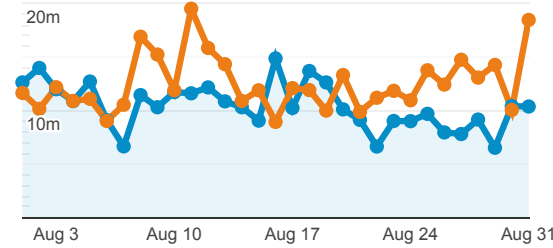

Visits

Aug 1, 2020 - Aug 31, 2020:

● Sessions

Jul 1, 2020 - Jul 31, 2020:

● Sessions

Visits by Traffic Type

■ organic ■ direct ■ referral

Aug 1, 2020 - Aug 31, 2020

Jul 1, 2020 - Jul 31, 2020

Visits and Pageviews by Mobile

Mobile

Avg. Visit Duration

Aug 1, 2020 - Aug 31, 2020: ● Avg. Session Duration

Jul 1, 2020 - Jul 31, 2020: ● Avg. Session Duration

Visits and Avg. Visit Duration by Country / Territory

Country	Sessions	Avg. Session Duration
United States		
Aug 1, 2020 - Aug 31, 2020	1,695	00:09:22
Jul 1, 2020 - Jul 31, 2020	1,386	00:12:44
% Change	22.29%	-26.47%
Colombia		
Aug 1, 2020 - Aug 31, 2020	1,192	00:13:18
Jul 1, 2020 - Jul 31, 2020	1,079	00:15:59
% Change	10.47%	-16.82%
India		
Aug 1, 2020 - Aug 31, 2020	336	00:06:36
Jul 1, 2020 - Jul 31, 2020	344	00:07:58
% Change	-2.33%	-17.12%
Brazil		
Aug 1, 2020 - Aug 31, 2020	317	00:17:34
Jul 1, 2020 - Jul 31, 2020	283	00:24:19
% Change	12.01%	-27.74%
China		
Aug 1, 2020 - Aug 31, 2020	229	00:02:59
Jul 1, 2020 - Jul 31, 2020	228	00:07:59
% Change	0.44%	-62.65%
United Kingdom		

% New Visits

Aug 1, 2020 - Aug 31, 2020

35.89%
Avg for View: 35.89% (0.00%)

Jul 1, 2020 - Jul 31, 2020

34.38%
Avg for View: 34.38% (0.00%)

Unique Visitors

Aug 1, 2020 - Aug 31, 2020

2,840
% of Total: 100.00% (2,840)