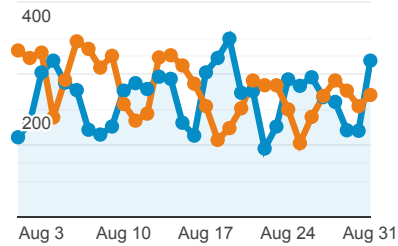

My Dashboard

Aug 1, 2020 - Aug 31, 2020
Compare to: Jul 1, 2020 - Jul 31, 2020

All Users
+0.00% Sessions

Visits

Aug 1, 2020 - Aug 31, 2020

6,884
% of Total: 100.00% (6,884)

Jul 1, 2020 - Jul 31, 2020

7,409
% of Total: 100.00% (7,409)

Visits

Aug 1, 2020 - Aug 31, 2020:

● Sessions

Jul 1, 2020 - Jul 31, 2020:

● Sessions

Visits by Traffic Type

■ organic ■ direct ■ referral

Aug 1, 2020 - Aug 31, 2020

Jul 1, 2020 - Jul 31, 2020

Visits and Pageviews by Mobile

Mobile

Avg. Visit Duration

Aug 1, 2020 - Aug 31, 2020: ● Avg. Session Duration

Jul 1, 2020 - Jul 31, 2020: ● Avg. Session Duration

Visits and Avg. Visit Duration by Country / Territory

Country	Sessions	Avg. Session Duration
United States		
Aug 1, 2020 - Aug 31, 2020	1,695	00:09:22
Jul 1, 2020 - Jul 31, 2020	1,386	00:12:44
% Change	22.29%	-26.47%
Colombia		
Aug 1, 2020 - Aug 31, 2020	1,192	00:13:18
Jul 1, 2020 - Jul 31, 2020	1,079	00:15:59
% Change	10.47%	-16.82%
India		
Aug 1, 2020 - Aug 31, 2020	336	00:06:36
Jul 1, 2020 - Jul 31, 2020	344	00:07:58
% Change	-2.33%	-17.12%
Brazil		
Aug 1, 2020 - Aug 31, 2020	317	00:17:34
Jul 1, 2020 - Jul 31, 2020	283	00:24:19
% Change	12.01%	-27.74%
China		
Aug 1, 2020 - Aug 31, 2020	229	00:02:59
Jul 1, 2020 - Jul 31, 2020	228	00:07:59
% Change	0.44%	-62.65%
United Kingdom		