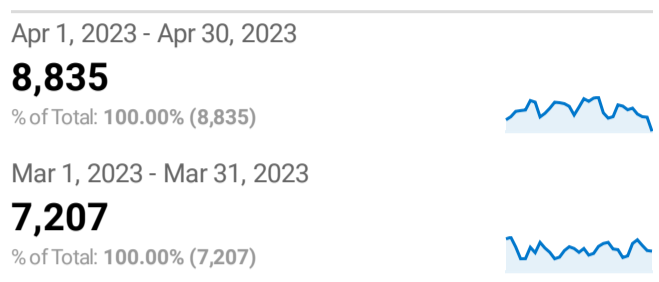

**My Dashboard**

**Apr 1, 2023 - Apr 30, 2023**  
Compare to: Mar 1, 2023 - Mar 31, 2023

**All Users**  
+0.00% Sessions

**Visits**

**Visits**

**Visits by Traffic Type**

■ direct ■ organic ■ referral

**Apr 1, 2023 - Apr 30, 2023**

**Mar 1, 2023 - Mar 31, 2023**

**Visits and Pageviews by Mobile**

Mobile (Including Tablet)	Sessions	Pageviews
No		
Apr 1, 2023 - Apr 30, 2023	8,111	38,838
Mar 1, 2023 - Mar 31, 2023	6,602	25,806
<b>% Change</b>	<b>22.86%</b>	<b>50.50%</b>
Yes		
Apr 1, 2023 - Apr 30, 2023	724	1,043
Mar 1, 2023 - Mar 31, 2023	605	878
<b>% Change</b>	<b>19.67%</b>	<b>18.79%</b>