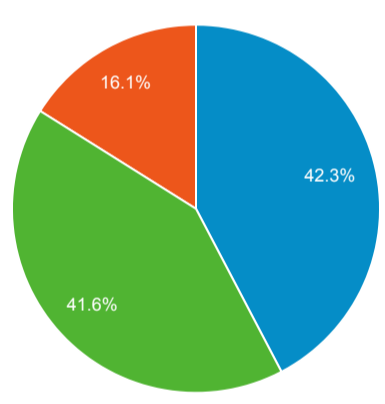

**My Dashboard**

**Apr 1, 2023 - Apr 30, 2023**  
Compare to: Mar 1, 2023 - Mar 31, 2023

**All Users**  
+0.00% Sessions

**Visits**

**Visits**

**Visits by Traffic Type**

■ direct ■ organic ■ referral

**Apr 1, 2023 - Apr 30, 2023**

**Mar 1, 2023 - Mar 31, 2023**

**Visits and Pageviews by Mobile**

Mobile (Including Tablet)	Sessions	Pageviews
No		
Apr 1, 2023 - Apr 30, 2023	8,111	38,838
Mar 1, 2023 - Mar 31, 2023	6,602	25,806
<b>% Change</b>	<b>22.86%</b>	<b>50.50%</b>
Yes		
Apr 1, 2023 - Apr 30, 2023	724	1,043
Mar 1, 2023 - Mar 31, 2023	605	878
<b>% Change</b>	<b>19.67%</b>	<b>18.79%</b>