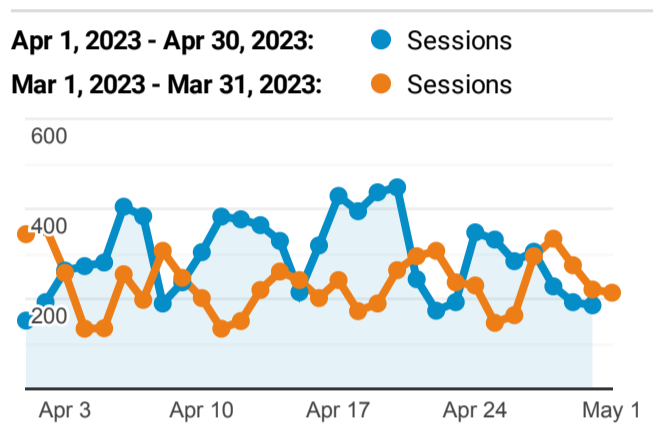

**My Dashboard**

**Apr 1, 2023 - Apr 30, 2023**  
Compare to: Mar 1, 2023 - Mar 31, 2023

**All Users**  
+0.00% Sessions

**Visits**

**Visits**

**Visits by Traffic Type**

■ direct ■ organic ■ referral

**Apr 1, 2023 - Apr 30, 2023**

**Mar 1, 2023 - Mar 31, 2023**

**Visits and Pageviews by Mobile**

Mobile (Including Tablet)	Sessions	Pageviews
No		
Apr 1, 2023 - Apr 30, 2023	8,111	38,838
Mar 1, 2023 - Mar 31, 2023	6,602	25,806
<b>% Change</b>	<b>22.86%</b>	<b>50.50%</b>
Yes		
Apr 1, 2023 - Apr 30, 2023	724	1,043
Mar 1, 2023 - Mar 31, 2023	605	878
<b>% Change</b>	<b>19.67%</b>	<b>18.79%</b>