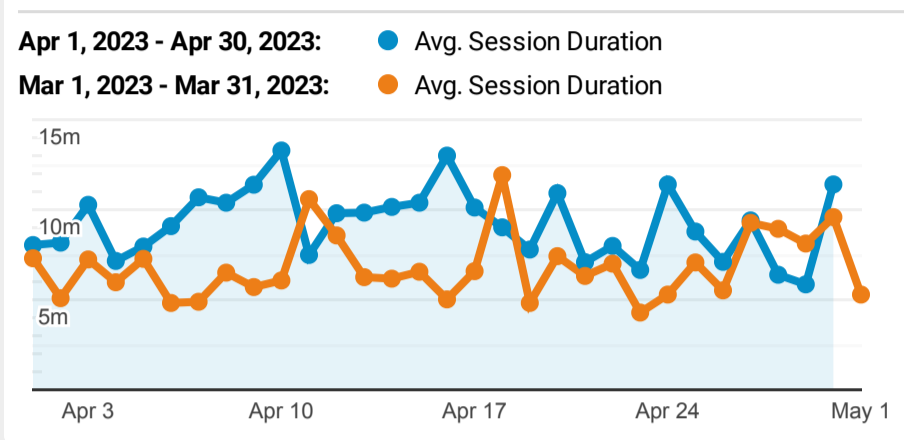

**My Dashboard**

**Apr 1, 2023 - Apr 30, 2023**  
Compare to: Mar 1, 2023 - Mar 31, 2023

**All Users**  
+0.00% Sessions

**Visits**

**Visits**

**Visits by Traffic Type**

■ direct ■ organic ■ referral

**Apr 1, 2023 - Apr 30, 2023**

**Avg. Visit Duration**

**Visits and Avg. Visit Duration by Country / Territory**

Country	Sessions	Avg. Session Duration
<b>United States</b>		
Apr 1, 2023 - Apr 30, 2023	2,363	00:10:52
Mar 1, 2023 - Mar 31, 2023	1,361	00:06:26
<b>% Change</b>	<b>73.62%</b>	<b>68.75%</b>
<b>Colombia</b>		
Apr 1, 2023 - Apr 30, 2023	757	00:08:27
Mar 1, 2023 - Mar 31, 2023	593	00:09:26
<b>% Change</b>	<b>27.66%</b>	<b>-10.39%</b>
<b>China</b>		
Apr 1, 2023 - Apr 30, 2023	583	00:02:27
Mar 1, 2023 - Mar 31, 2023	582	00:02:31
<b>% Change</b>	<b>0.17%</b>	<b>-2.53%</b>
<b>Spain</b>		
Apr 1, 2023 - Apr 30, 2023	543	00:10:06
Mar 1, 2023 - Mar 31, 2023	311	00:04:27
<b>% Change</b>	<b>74.60%</b>	<b>126.81%</b>
<b>Brazil</b>		
Apr 1, 2023 - Apr 30, 2023	449	00:16:08
Mar 1, 2023 - Mar 31, 2023	166	00:08:13
<b>% Change</b>	<b>170.48%</b>	<b>96.37%</b>
<b>Türkiye</b>		
Apr 1, 2023 - Apr 30, 2023	338	00:12:58
Mar 1, 2023 - Mar 31, 2023	345	00:11:34
<b>% Change</b>	<b>-2.03%</b>	<b>12.13%</b>
<b>India</b>		
Apr 1, 2023 - Apr 30, 2023	284	00:05:50
Mar 1, 2023 - Mar 31, 2023	331	00:06:16
<b>% Change</b>	<b>-14.20%</b>	<b>-6.77%</b>
<b>Portugal</b>		
Apr 1, 2023 - Apr 30, 2023	261	00:08:40
Mar 1, 2023 - Mar 31, 2023	90	00:02:44
<b>% Change</b>	<b>190.00%</b>	<b>217.49%</b>
<b>Australia</b>		
Apr 1, 2023 - Apr 30, 2023	201	00:19:57
Mar 1, 2023 - Mar 31, 2023	206	00:19:02
<b>% Change</b>	<b>-2.43%</b>	<b>4.79%</b>
<b>United Kingdom</b>		