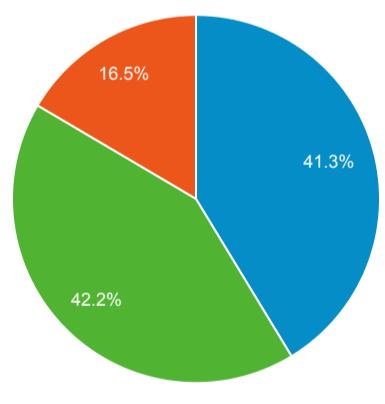

**My Dashboard**

**Apr 1, 2023 - Apr 30, 2023**  
Compare to: Mar 1, 2023 - Mar 31, 2023

**All Users**  
+0.00% Sessions

**Visits**

**Visits**

**Visits by Traffic Type**

■ direct ■ organic ■ referral

**Apr 1, 2023 - Apr 30, 2023**

**Mar 1, 2023 - Mar 31, 2023**

**Visits and Pageviews by Mobile**

Mobile (Including Tablet)	Sessions	Pageviews
No		
Apr 1, 2023 - Apr 30, 2023	8,111	38,838
Mar 1, 2023 - Mar 31, 2023	6,602	25,806
<b>% Change</b>	<b>22.86%</b>	<b>50.50%</b>
Yes		
Apr 1, 2023 - Apr 30, 2023	724	1,043
Mar 1, 2023 - Mar 31, 2023	605	878
<b>% Change</b>	<b>19.67%</b>	<b>18.79%</b>