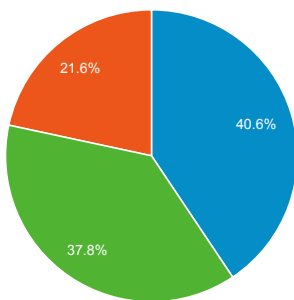

Visits and Visits

Apr 1, 2021 - Apr 30, 2021:

● Sessions

Mar 2, 2021 - Mar 31, 2021:

● Sessions

Visits by Traffic Type

■ organic ■ direct ■ referral

Apr 1, 2021 - Apr 30, 2021

Mar 2, 2021 - Mar 31, 2021

Visits and Pageviews by Mobile

Mobile

Avg. Visit Duration

Apr 1, 2021 - Apr 30, 2021: ● Avg. Session Duration

Mar 2, 2021 - Mar 31, 2021: ● Avg. Session Duration

Visits and Avg. Visit Duration by Country / Territory