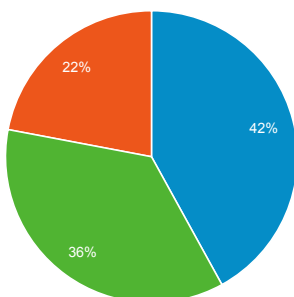

Visits and Visits

Apr 1, 2021 - Apr 30, 2021:

● Sessions

Mar 2, 2021 - Mar 31, 2021:

● Sessions

Visits by Traffic Type

■ organic ■ direct ■ referral

Apr 1, 2021 - Apr 30, 2021

Mar 2, 2021 - Mar 31, 2021

Visits and Pageviews by Mobile

Mobile

Avg. Visit Duration

Apr 1, 2021 - Apr 30, 2021: ● Avg. Session Duration

Mar 2, 2021 - Mar 31, 2021: ● Avg. Session Duration

Visits and Avg. Visit Duration by Country / Territory

Country	Sessions	Avg. Session Duration
United States		
Apr 1, 2021 - Apr 30, 2021	1,871	00:09:30
Mar 2, 2021 - Mar 31, 2021	1,580	00:05:49
% Change	18.42%	63.31%
Colombia		
Apr 1, 2021 - Apr 30, 2021	1,569	00:14:21
Mar 2, 2021 - Mar 31, 2021	1,154	00:13:48
% Change	35.96%	3.98%
Turkey		
Apr 1, 2021 - Apr 30, 2021	633	00:09:59
Mar 2, 2021 - Mar 31, 2021	475	00:12:30
% Change	33.26%	-20.11%
Brazil		
Apr 1, 2021 - Apr 30, 2021	487	00:13:19
Mar 2, 2021 - Mar 31, 2021	441	00:18:54
% Change	10.43%	-29.56%
China		
Apr 1, 2021 - Apr 30, 2021	449	00:02:25
Mar 2, 2021 - Mar 31, 2021	531	00:03:34
% Change	-15.44%	-32.33%
Norway		