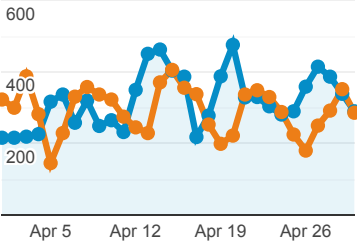

My Dashboard

Apr 1, 2021 - Apr 30, 2021
Compare to: Mar 2, 2021 - Mar 31, 2021

All Users
+0.00% Sessions

Visits

Apr 1, 2021 - Apr 30, 2021

9,564
% of Total: 100.00% (9,564)

Mar 2, 2021 - Mar 31, 2021

8,769
% of Total: 100.00% (8,769)

Visits and Visits

Apr 1, 2021 - Apr 30, 2021:

● Sessions

Mar 2, 2021 - Mar 31, 2021:

● Sessions

Visits by Traffic Type

■ organic ■ direct ■ referral

Apr 1, 2021 - Apr 30, 2021

Mar 2, 2021 - Mar 31, 2021

Visits and Pageviews by Mobile

Mobile

Avg. Visit Duration

Apr 1, 2021 - Apr 30, 2021: ● Avg. Session Duration

Mar 2, 2021 - Mar 31, 2021: ● Avg. Session Duration

Visits and Avg. Visit Duration by Country / Territory