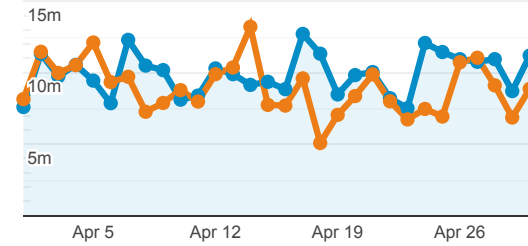

Visits and Visits

Apr 1, 2021 - Apr 30, 2021:

● Sessions

Mar 2, 2021 - Mar 31, 2021:

● Sessions

Visits by Traffic Type

■ organic ■ direct ■ referral

Apr 1, 2021 - Apr 30, 2021

Mar 2, 2021 - Mar 31, 2021

Visits and Pageviews by Mobile

Mobile

Avg. Visit Duration

Apr 1, 2021 - Apr 30, 2021: ● Avg. Session Duration

Mar 2, 2021 - Mar 31, 2021: ● Avg. Session Duration

Visits and Avg. Visit Duration by Country / Territory

Country	Sessions	Avg. Session Duration
United States		
Apr 1, 2021 - Apr 30, 2021	1,871	00:09:30
Mar 2, 2021 - Mar 31, 2021	1,580	00:05:49
% Change	18.42%	63.31%
Colombia		
Apr 1, 2021 - Apr 30, 2021	1,569	00:14:21
Mar 2, 2021 - Mar 31, 2021	1,154	00:13:48
% Change	35.96%	3.98%
Turkey		
Apr 1, 2021 - Apr 30, 2021	633	00:09:59
Mar 2, 2021 - Mar 31, 2021	475	00:12:30
% Change	33.26%	-20.11%
Brazil		
Apr 1, 2021 - Apr 30, 2021	487	00:13:19
Mar 2, 2021 - Mar 31, 2021	441	00:18:54
% Change	10.43%	-29.56%
China		
Apr 1, 2021 - Apr 30, 2021	449	00:02:25
Mar 2, 2021 - Mar 31, 2021	531	00:03:34
% Change	-15.44%	-32.33%
Norway		