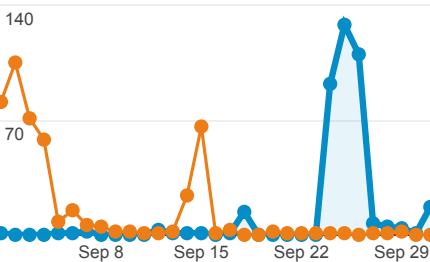

My Dashboard

Visits

Sep 1, 2012 - Oct 1, 2012

390

% of Total: 100.00% (390)

Aug 1, 2012 - Aug 31, 2012

462

% of Total: 100.00% (462)

Visits

● Visits (Sep 1, 2012 - Oct 1, 2012)
● Visits (Aug 1, 2012 - Aug 31, 2012)

Visits by Traffic Type

- **54.87% referral**
214 Visits
- **28.97% direct**
113 Visits
- **16.15% organic**
63 Visits

Visits and Pageviews by Mobile

Pageviews

Sep 1, 2012 - Oct 1, 2012

1,224

% of Total: 100.00% (1,224)

Aug 1, 2012 - Aug 31, 2012

1,170

% of Total: 100.00% (1,170)

Pages / Visit