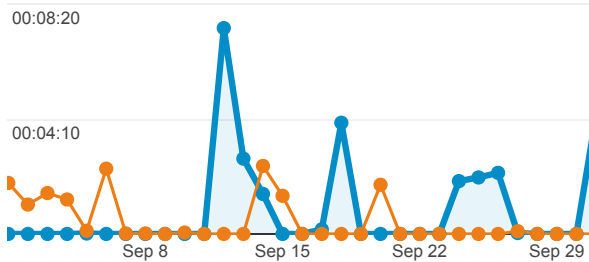

Avg. Visit Duration

● Avg. Visit Duration (Sep 1, 2012 - Oct 1, 2012)
● Avg. Visit Duration (Aug 1, 2012 - Aug 31, 2012)

Visits and Avg. Visit Duration by Country / Territory

Country / Territory	Visits	Avg. Visit Duration
United States		
Sep 1, 2012 - Oct 1, 2012	122	00:02:54
Aug 1, 2012 - Aug 31, 2012	136	00:01:24
% Change	-10.29%	106.20%
Germany		
Sep 1, 2012 - Oct 1, 2012	36	00:01:48
Aug 1, 2012 - Aug 31, 2012	79	00:00:30
% Change	-54.43%	257.89%
Canada		
Sep 1, 2012 - Oct 1, 2012	23	00:02:47
Aug 1, 2012 - Aug 31, 2012	19	00:00:24
% Change	21.05%	583.66%
Italy		
Sep 1, 2012 - Oct 1, 2012	19	00:02:11
Aug 1, 2012 - Aug 31, 2012	11	00:00:18
% Change	72.73%	634.91%
China		
Sep 1, 2012 - Oct 1, 2012	15	00:02:12
Aug 1, 2012 - Aug 31, 2012	23	00:01:49
% Change	-34.78%	21.27%
France		
Sep 1, 2012 - Oct 1, 2012	13	00:02:36
Aug 1, 2012 - Aug 31, 2012	12	00:00:54

Sep 1, 2012 - Oct 1, 2012

Compare to: Aug 1, 2012 - Aug 31, 2012

% New Visits

Sep 1, 2012 - Oct 1, 2012

80.77%

Site Avg: 80.77% (0.00%)

Aug 1, 2012 - Aug 31, 2012

72.51%

Site Avg: 72.51% (0.00%)

Unique Visitors

Sep 1, 2012 - Oct 1, 2012

337

% of Total: 100.00% (337)

Aug 1, 2012 - Aug 31, 2012

380

% of Total: 100.00% (380)

Pageviews

Sep 1, 2012 - Oct 1, 2012

1,224

% of Total: 100.00% (1,224)

Aug 1, 2012 - Aug 31, 2012

1,170

% of Total: 100.00% (1,170)

Pages / Visit

Sep 1, 2012 - Oct 1, 2012

3.14

Site Avg: 3.14 (0.00%)

Aug 1, 2012 - Aug 31, 2012

2.53

Site Avg: 2.53 (0.00%)

Avg. Time on Page

Sep 1, 2012 - Oct 1, 2012

00:01:00

Site Avg: 00:01:00 (0.00%)

Aug 1, 2012 - Aug 31, 2012

00:00:53

Site Avg: 00:00:53 (0.00%)