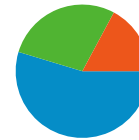

- **Referring Sites**
  3,656.00 (54.67%)
- **Search Engines**
  1,884.00 (28.17%)
- **Direct Traffic**
  1,147.00 (17.15%)

Top Traffic Sources

Sources	Visits	% visits	Keywords	Visits	% visits
google (organic)	1,752	26.20%	linear programming	77	4.09%
(direct) ((none))	1,147	17.15%	neos wiki	38	2.02%
neos-server.org (referral)	456	6.82%	neos matlab	29	1.54%
en.wikipedia.org (referral)	411	6.15%	two person zero sum game	29	1.54%
lpsolve.sourceforge.net	235	3.51%	optimization software	28	1.49%