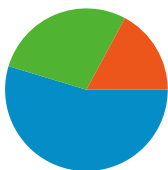

Traffic Sources Overview

- **Referring Sites**
  3,656.00 (54.67%)
- **Search Engines**
  1,884.00 (28.17%)
- **Direct Traffic**
  1,147.00 (17.15%)

Content Overview

Pages	Pageviews	% Pageviews
/NEOS/index.php/NEOS_Wiki	5,213	29.43%
/NEOS/index.php/Optimization_	1,016	5.74%
/NEOS/index.php/Linear_Progr	805	4.54%
/NEOS/index.php/Optimization_	784	4.43%
/NEOS/index.php/Nonlinear_Pr	613	3.46%