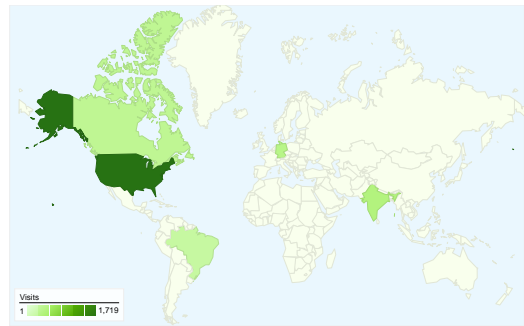

Site Usage

6,687 Visits

62.02% Bounce Rate

17,712 Pageviews

00:01:50 Avg. Time on Site

2.65 Pages/Visit

76.87% % New Visits

Visitors Overview

Visitors
5,420

Map Overlay

Traffic Sources Overview

- **Referring Sites**
3,656.00 (54.67%)
- **Search Engines**
1,884.00 (28.17%)
- **Direct Traffic**
1,147.00 (17.15%)

Content Overview

Pages	Pageviews	% Pageviews
/NEOS/index.php/NEOS_Wiki	5,213	29.43%
/NEOS/index.php/Optimization_	1,016	5.74%
/NEOS/index.php/Linear_Progr	805	4.54%
/NEOS/index.php/Optimization_	784	4.43%
/NEOS/index.php/Nonlinear_Pr	613	3.46%

5,420 people visited this site

 **6,687** Visits

 **5,420** Absolute Unique Visitors

 **17,712** Pageviews

 **2.65** Average Pageviews

 **00:01:50** Time on Site

 **62.02%** Bounce Rate

 **76.87%** New Visits

6,687 visits came from 126 countries/territories

Site Usage

Country/Territory	Visits	Pages/Visit	Avg. Time on Site	% New Visits	Bounce Rate
United States	1,719	2.76	00:01:38	79.23%	62.59%
India	441	2.00	00:01:12	87.07%	69.39%
Germany	391	2.29	00:01:25	70.84%	65.73%
Canada	331	2.72	00:03:18	65.26%	57.70%
Brazil	260	2.18	00:01:22	70.77%	65.00%
China	232	3.07	00:03:01	69.83%	53.88%
Switzerland	189	3.68	00:03:27	55.03%	31.22%
France	187	2.67	00:01:25	72.19%	63.64%
United Kingdom	185	2.94	00:02:12	79.46%	55.68%