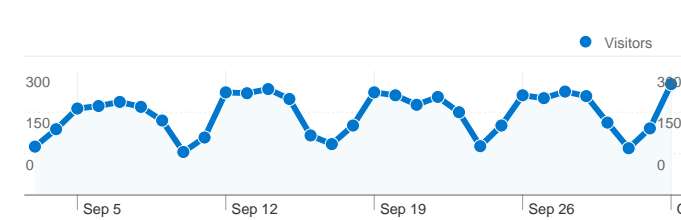

Site Usage

6,687 Visits

62.02% Bounce Rate

17,712 Pageviews

00:01:50 Avg. Time on Site

2.65 Pages/Visit

76.87% % New Visits

Visitors Overview

5,420 people visited this site

 **6,687** Visits

 **5,420** Absolute Unique Visitors

 **17,712** Pageviews

 **2.65** Average Pageviews

 **00:01:50** Time on Site

 **62.02%** Bounce Rate

 **76.87%** New Visits

6,687 visits came from 126 countries/territories

Site Usage

Country/Territory	Visits	Pages/Visit	Avg. Time on Site	% New Visits	Bounce Rate
United States	1,719	2.76	00:01:38	79.23%	62.59%
India	441	2.00	00:01:12	87.07%	69.39%
Germany	391	2.29	00:01:25	70.84%	65.73%
Canada	331	2.72	00:03:18	65.26%	57.70%
Brazil	260	2.18	00:01:22	70.77%	65.00%
China	232	3.07	00:03:01	69.83%	53.88%
Switzerland	189	3.68	00:03:27	55.03%	31.22%
France	187	2.67	00:01:25	72.19%	63.64%
United Kingdom	185	2.94	00:02:12	79.46%	55.68%

Italy	181	2.67	00:01:38	72.93%	66.85%
					1 - 10 of 126

Pages on this site were viewed a total of 17,712 times

17,712 Pageviews

13,443 Unique Views

62.02% Bounce Rate

Top Content

Pages	Pageviews	% Pageviews
/NEOS/index.php/NEOS_Wiki	5,213	29.43%
/NEOS/index.php/Optimization_Software_Guide	1,016	5.74%
/NEOS/index.php/Linear_Programming_FAQ	805	4.54%
/NEOS/index.php/Optimization_Tree	784	4.43%
/NEOS/index.php/Nonlinear_Programming_FAQ	613	3.46%