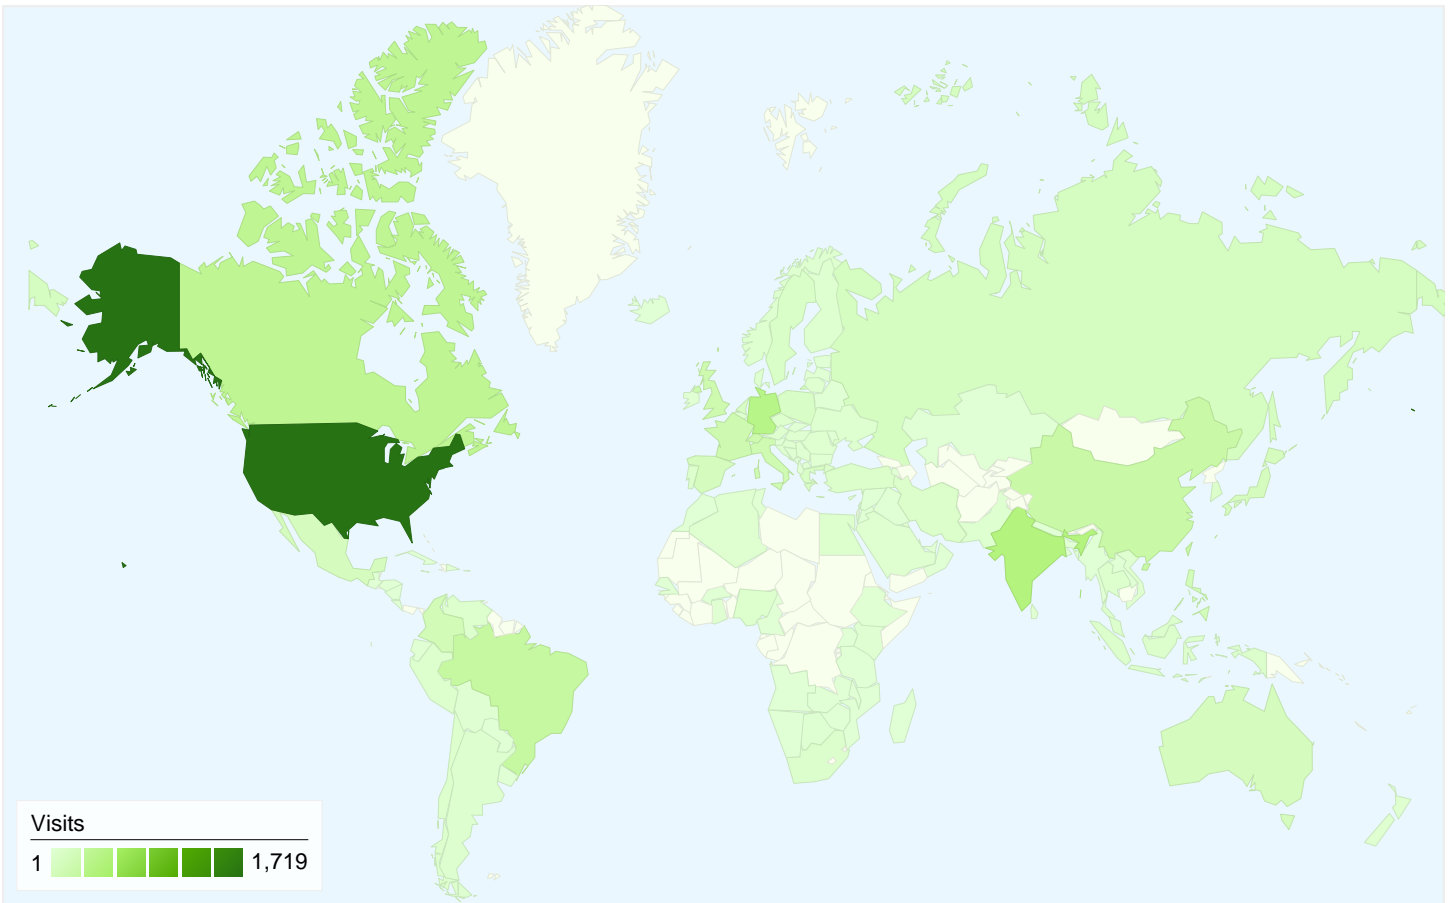

Visitors
5,420

Map Overlay

Traffic Sources Overview

- **Referring Sites**
3,656.00 (54.67%)
- **Search Engines**
1,884.00 (28.17%)
- **Direct Traffic**
1,147.00 (17.15%)

Content Overview

Pages	Pageviews	% Pageviews
/NEOS/index.php/NEOS_Wiki	5,213	29.43%
/NEOS/index.php/Optimization_	1,016	5.74%
/NEOS/index.php/Linear_Progr	805	4.54%
/NEOS/index.php/Optimization_	784	4.43%
/NEOS/index.php/Nonlinear_Pr	613	3.46%

5,420 people visited this site

 **6,687** Visits

 **5,420** Absolute Unique Visitors

 **17,712** Pageviews

 **2.65** Average Pageviews

 **00:01:50** Time on Site

 **62.02%** Bounce Rate

 **76.87%** New Visits

 54.67% Referring Sites

 28.17% Search Engines

- **Referring Sites**
3,656.00 (54.67%)
- **Search Engines**
1,884.00 (28.17%)
- **Direct Traffic**
1,147.00 (17.15%)

Top Traffic Sources

Sources	Visits	% visits	Keywords	Visits	% visits
google (organic)	1,752	26.20%	linear programming	77	4.09%
(direct) ((none))	1,147	17.15%	neos wiki	38	2.02%
neos-server.org (referral)	456	6.82%	neos matlab	29	1.54%
en.wikipedia.org (referral)	411	6.15%	two person zero sum game	29	1.54%
lpsolve.sourceforge.net	235	3.51%	optimization software	28	1.49%

6,687 visits came from 126 countries/territories

Site Usage

Country/Territory	Visits	Pages/Visit	Avg. Time on Site	% New Visits	Bounce Rate
United States	1,719	2.76	00:01:38	79.23%	62.59%
India	441	2.00	00:01:12	87.07%	69.39%
Germany	391	2.29	00:01:25	70.84%	65.73%
Canada	331	2.72	00:03:18	65.26%	57.70%
Brazil	260	2.18	00:01:22	70.77%	65.00%
China	232	3.07	00:03:01	69.83%	53.88%
Switzerland	189	3.68	00:03:27	55.03%	31.22%
France	187	2.67	00:01:25	72.19%	63.64%
United Kingdom	185	2.94	00:02:12	79.46%	55.68%