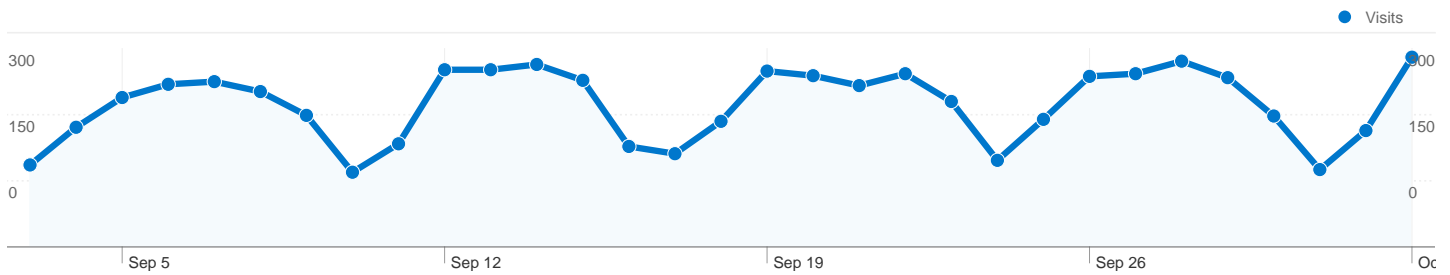

Site Usage

6,687 Visits

62.02% Bounce Rate

17,712 Pageviews

00:01:50 Avg. Time on Site

2.65 Pages/Visit

76.87% % New Visits

Visitors Overview

5,420 people visited this site

 **6,687** Visits

 **5,420** Absolute Unique Visitors

 **17,712** Pageviews

 **2.65** Average Pageviews

 **00:01:50** Time on Site

 **62.02%** Bounce Rate

 **76.87%** New Visits

Technical Profile

Browser	Visits	% visits
Firefox	2,634	39.39%
Chrome	1,832	27.40%
Internet Explorer	1,695	25.35%
Safari	296	4.43%
Opera	126	1.88%

All traffic sources sent a total of 6,687 visits

 17.15% Direct Traffic

6,687 visits came from 126 countries/territories

Site Usage

Country/Territory	Visits	Pages/Visit	Avg. Time on Site	% New Visits	Bounce Rate
United States	1,719	2.76	00:01:38	79.23%	62.59%
India	441	2.00	00:01:12	87.07%	69.39%
Germany	391	2.29	00:01:25	70.84%	65.73%
Canada	331	2.72	00:03:18	65.26%	57.70%
Brazil	260	2.18	00:01:22	70.77%	65.00%
China	232	3.07	00:03:01	69.83%	53.88%
Switzerland	189	3.68	00:03:27	55.03%	31.22%
France	187	2.67	00:01:25	72.19%	63.64%
United Kingdom	185	2.94	00:02:12	79.46%	55.68%