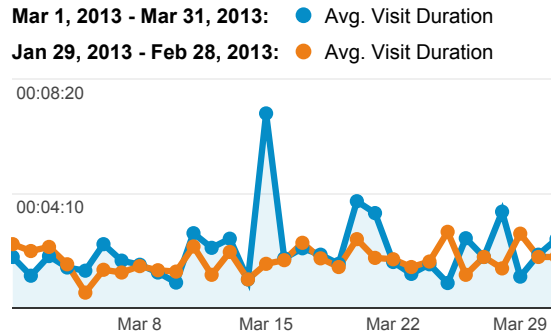

My Dashboard

Mar 1, 2013 - Mar 31, 2013  
Compare to: Jan 29, 2013 - Feb 28, 2013

Advanced Segments | + Add Widget | Share | Email | Export

Customize Dashboard | Delete Dashboard

Visits

Visits

Visits by Traffic Type

- **54.29% referral**  
2,251 Visits
- **27.11% organic**  
1,124 Visits
- **18.59% direct**  
771 Visits

Visits and Pageviews by Mobile

Mobile (Including Tablet)	Visits	Pageviews
No		
Mar 1, 2013 - Mar 31, 2013	3,998	10,220
Jan 29, 2013 - Feb 28, 2013	3,961	9,839
<b>% Change</b>	<b>0.93%</b>	<b>3.87%</b>

Avg. Visit Duration

Visits and Avg. Visit Duration by Country / Territory

Country / Territory	Visits	Avg. Visit Duration
United States		
Mar 1, 2013 - Mar 31, 2013	1,176	00:02:25
Jan 29, 2013 - Feb 28, 2013	1,056	00:01:56
<b>% Change</b>	<b>11.36%</b>	<b>25.41%</b>
Germany		
Mar 1, 2013 - Mar 31, 2013	234	00:01:49
Jan 29, 2013 - Feb 28, 2013	288	00:01:10
<b>% Change</b>	<b>-18.75%</b>	<b>55.52%</b>
India		
Mar 1, 2013 - Mar 31, 2013	178	00:01:27
Jan 29, 2013 - Feb 28, 2013	231	00:01:11
<b>% Change</b>	<b>-22.94%</b>	<b>21.39%</b>
Poland		
Mar 1, 2013 - Mar 31, 2013	165	00:04:05
Jan 29, 2013 - Feb 28, 2013	134	00:01:45
<b>% Change</b>	<b>23.13%</b>	<b>131.97%</b>
Italy		
Mar 1, 2013 - Mar 31, 2013	163	00:01:26
Jan 29, 2013 - Feb 28, 2013	107	00:01:16
<b>% Change</b>	<b>52.34%</b>	<b>13.05%</b>