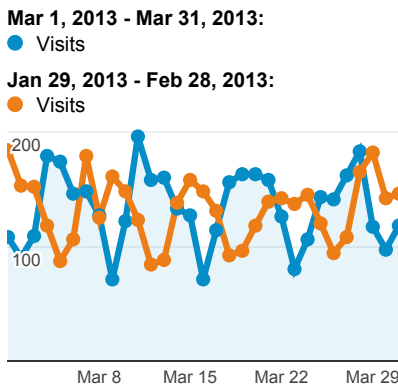

My Dashboard

Mar 1, 2013 - Mar 31, 2013  
Compare to: Jan 29, 2013 - Feb 28, 2013

Advanced Segments | + Add Widget | Share | Email | Export

Customize Dashboard | Delete Dashboard

Visits

Visits

Visits by Traffic Type

- **54.29% referral**  
2,251 Visits
- **27.11% organic**  
1,124 Visits
- **18.59% direct**  
771 Visits

Visits and Pageviews by Mobile

Mobile (Including Tablet)	Visits	Pageviews
No		
Mar 1, 2013 - Mar 31, 2013	3,998	10,220
Jan 29, 2013 - Feb 28, 2013	3,961	9,839
<b>% Change</b>	<b>0.93%</b>	<b>3.87%</b>

Avg. Visit Duration

Visits and Avg. Visit Duration by Country / Territory

Country / Territory	Visits	Avg. Visit Duration
United States		
Mar 1, 2013 - Mar 31, 2013	1,176	00:02:25
Jan 29, 2013 - Feb 28, 2013	1,056	00:01:56
<b>% Change</b>	<b>11.36%</b>	<b>25.41%</b>
Germany		
Mar 1, 2013 - Mar 31, 2013	234	00:01:49
Jan 29, 2013 - Feb 28, 2013	288	00:01:10
<b>% Change</b>	<b>-18.75%</b>	<b>55.52%</b>
India		
Mar 1, 2013 - Mar 31, 2013	178	00:01:27
Jan 29, 2013 - Feb 28, 2013	231	00:01:11
<b>% Change</b>	<b>-22.94%</b>	<b>21.39%</b>
Poland		
Mar 1, 2013 - Mar 31, 2013	165	00:04:05
Jan 29, 2013 - Feb 28, 2013	134	00:01:45
<b>% Change</b>	<b>23.13%</b>	<b>131.97%</b>
Italy		
Mar 1, 2013 - Mar 31, 2013	163	00:01:26
Jan 29, 2013 - Feb 28, 2013	107	00:01:16
<b>% Change</b>	<b>52.34%</b>	<b>13.05%</b>