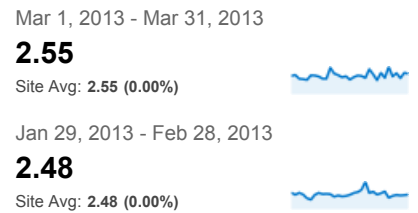

Avg. Visit Duration

Visits and Avg. Visit Duration by Country / Territory

Country / Territory	Visits	Avg. Visit Duration
United States		
Mar 1, 2013 - Mar 31, 2013	1,176	00:02:25
Jan 29, 2013 - Feb 28, 2013	1,056	00:01:56
<b>% Change</b>	<b>11.36%</b>	<b>25.41%</b>
Germany		
Mar 1, 2013 - Mar 31, 2013	234	00:01:49
Jan 29, 2013 - Feb 28, 2013	288	00:01:10
<b>% Change</b>	<b>-18.75%</b>	<b>55.52%</b>
India		
Mar 1, 2013 - Mar 31, 2013	178	00:01:27
Jan 29, 2013 - Feb 28, 2013	231	00:01:11
<b>% Change</b>	<b>-22.94%</b>	<b>21.39%</b>
Poland		
Mar 1, 2013 - Mar 31, 2013	165	00:04:05
Jan 29, 2013 - Feb 28, 2013	134	00:01:45
<b>% Change</b>	<b>23.13%</b>	<b>131.97%</b>
Italy		
Mar 1, 2013 - Mar 31, 2013	163	00:01:26
Jan 29, 2013 - Feb 28, 2013	107	00:01:16
<b>% Change</b>	<b>52.34%</b>	<b>13.05%</b>

% New Visits

Unique Visitors

Pageviews

Pages / Visit

Avg. Time on Page

Mar 1, 2013 - Mar 31, 2013	148	343
Jan 29, 2013 - Feb 28, 2013	148	336
<b>% Change</b>	<b>0.00%</b>	<b>2.08%</b>

Canada

Mar 1, 2013 - Mar 31, 2013	157	00:01:31
Jan 29, 2013 - Feb 28, 2013	134	00:02:32
<b>% Change</b>	<b>17.16%</b>	<b>-39.78%</b>

China

Mar 1, 2013 - Mar 31, 2013	157	00:02:06
Jan 29, 2013 - Feb 28, 2013	88	00:03:15
<b>% Change</b>	<b>78.41%</b>	<b>-35.24%</b>

United Kingdom

Mar 1, 2013 - Mar 31, 2013	151	00:01:18
Jan 29, 2013 - Feb 28, 2013	162	00:01:22
<b>% Change</b>	<b>-6.79%</b>	<b>-5.52%</b>