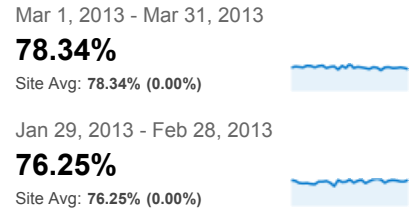

% New Visits