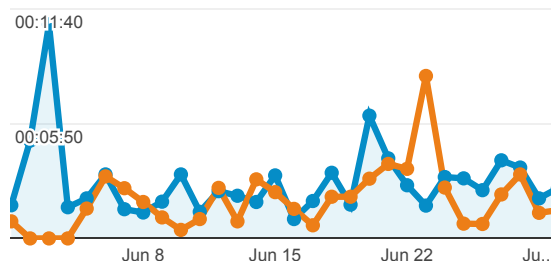

% of Total: 100.00% (3,074)

Visits

Jun 1, 2013 - Jun 30, 2013:

● Visits

May 2, 2013 - May 31, 2013:

● Visits

Visits by Traffic Type

■ referral ■ organic ■ direct

Jun 1, 2013 - Jun 30, 2013

May 2, 2013 - May 31, 2013

Visits and Pageviews by Mobile

Mobile (Including Tablets) Visits Pageviews

Avg. Visit Duration

Jun 1, 2013 - Jun 30, 2013: ● Avg. Visit Duration

May 2, 2013 - May 31, 2013: ● Avg. Visit Duration

Visits and Avg. Visit Duration by Country / Territory

Country / Territory	Visits	Avg. Visit Duration
United States		
Jun 1, 2013 - Jun 30, 2013	663	00:04:43
May 2, 2013 - May 31, 2013	777	00:03:51
% Change	-14.67%	22.49%
Germany		
Jun 1, 2013 - Jun 30, 2013	161	00:01:13
May 2, 2013 - May 31, 2013	151	00:06:59
% Change	6.62%	-82.52%
India		
Jun 1, 2013 - Jun 30, 2013	116	00:01:48
May 2, 2013 - May 31, 2013	117	00:01:32
% Change	-0.85%	16.83%
China		
Jun 1, 2013 - Jun 30, 2013	99	00:04:20
May 2, 2013 - May 31, 2013	155	00:01:32
% Change	-36.13%	182.86%
United Kingdom		
Jun 1, 2013 - Jun 30, 2013	86	00:01:44
May 2, 2013 - May 31, 2013	126	00:02:23
% Change	-31.75%	-26.94%

% New Visits

Jun 1, 2013 - Jun 30, 2013

77.17%

Site Avg: 77.17% (0.00%)

May 2, 2013 - May 31, 2013

79.25%

Site Avg: 79.25% (0.00%)

Unique Visitors