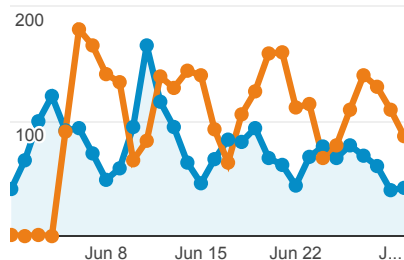

My Dashboard

Jun 1, 2013 - Jun 30, 2013
Compare to: May 2, 2013 - May 31, 2013

Visits

Jun 1, 2013 - Jun 30, 2013

2,286

% of Total: 100.00% (2,286)

May 2, 2013 - May 31, 2013

3,074

% of Total: 100.00% (3,074)

Visits

Jun 1, 2013 - Jun 30, 2013:

● Visits

May 2, 2013 - May 31, 2013:

● Visits

Visits by Traffic Type

■ referral ■ organic ■ direct

Jun 1, 2013 - Jun 30, 2013

May 2, 2013 - May 31, 2013

Visits and Pageviews by Mobile

Mobile (Including Tablets) Visits Pageviews

Avg. Visit Duration

Jun 1, 2013 - Jun 30, 2013: ● Avg. Visit Duration

May 2, 2013 - May 31, 2013: ● Avg. Visit Duration

Visits and Avg. Visit Duration by Country / Territory

Country / Territory	Visits	Avg. Visit Duration
United States		
Jun 1, 2013 - Jun 30, 2013	663	00:04:43
May 2, 2013 - May 31, 2013	777	00:03:51
% Change	-14.67%	22.49%
Germany		
Jun 1, 2013 - Jun 30, 2013	161	00:01:13
May 2, 2013 - May 31, 2013	151	00:06:59
% Change	6.62%	-82.52%
India		
Jun 1, 2013 - Jun 30, 2013	116	00:01:48
May 2, 2013 - May 31, 2013	117	00:01:32
% Change	-0.85%	16.83%
China		
Jun 1, 2013 - Jun 30, 2013	99	00:04:20
May 2, 2013 - May 31, 2013	155	00:01:32
% Change	-36.13%	182.86%
United Kingdom		
Jun 1, 2013 - Jun 30, 2013	86	00:01:44
May 2, 2013 - May 31, 2013	126	00:02:23
% Change	-31.75%	-26.94%