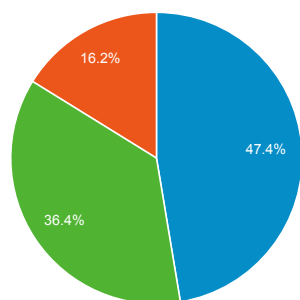

My Dashboard

Jun 1, 2013 - Jun 30, 2013
Compare to: May 2, 2013 - May 31, 2013

Visits

Jun 1, 2013 - Jun 30, 2013

2,286

% of Total: 100.00% (2,286)

May 2, 2013 - May 31, 2013

3,074

% of Total: 100.00% (3,074)

Visits

Jun 1, 2013 - Jun 30, 2013:

● Visits

May 2, 2013 - May 31, 2013:

● Visits

Visits by Traffic Type

■ referral ■ organic ■ direct

Jun 1, 2013 - Jun 30, 2013

May 2, 2013 - May 31, 2013

Visits and Pageviews by Mobile

Mobile (Including Tablets) Visits Pageviews

Avg. Visit Duration

Jun 1, 2013 - Jun 30, 2013: ● Avg. Visit Duration

May 2, 2013 - May 31, 2013: ● Avg. Visit Duration