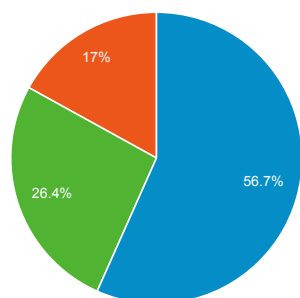

My Dashboard

Jun 1, 2013 - Jun 30, 2013
Compare to: May 2, 2013 - May 31, 2013

Visits

Jun 1, 2013 - Jun 30, 2013

2,286

% of Total: 100.00% (2,286)

May 2, 2013 - May 31, 2013

3,074

% of Total: 100.00% (3,074)

Visits

Jun 1, 2013 - Jun 30, 2013:

● Visits

May 2, 2013 - May 31, 2013:

● Visits

Visits by Traffic Type

■ referral ■ organic ■ direct

Jun 1, 2013 - Jun 30, 2013

May 2, 2013 - May 31, 2013

Visits and Pageviews by Mobile

Mobile (Including Tablets) Visits Pageviews

Avg. Visit Duration

Jun 1, 2013 - Jun 30, 2013: ● Avg. Visit Duration

May 2, 2013 - May 31, 2013: ● Avg. Visit Duration