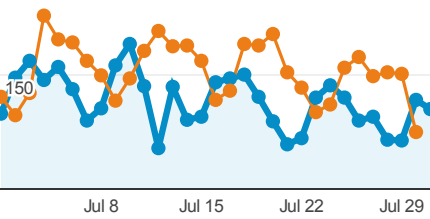

### Visits

Jul 1, 2012 - Jul 31, 2012

**3,587**

% of Total: 100.00% (3,587)

Jun 1, 2012 - Jun 30, 2012

**4,652**

% of Total: 100.00% (4,652)

### Visits

● Visits ● Visits

300

### Visits by Traffic Type

- **56.06% referral**  
2,011 Visits
- **23.52% organic**  
844 Visits
- **20.40% direct**  
732 Visits

### Pageviews

Jul 1, 2012 - Jul 31, 2012

**9,278**

% of Total: 100.00% (9,278)

Jun 1, 2012 - Jun 30, 2012

**12,912**

% of Total: 100.00% (12,912)