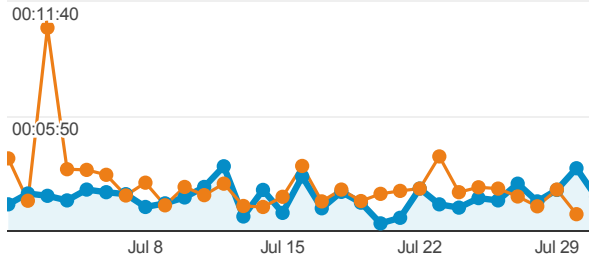

### Visits

● Visits ● Visits

300

### Visits by Traffic Type

- **56.06% referral**  
2,011 Visits
- **23.52% organic**  
844 Visits
- **20.40% direct**  
732 Visits

### Visits and Pageviews by Mobile

Mobile	Visits	Pageviews
No		
Jul 1, 2012 - Jul 31, 2012	3,493	9,064
Jun 1, 2012 - Jun 30, 2012	4,531	12,700
<b>% Change</b>	<b>-22.91%</b>	<b>-28.63%</b>
Yes		
Jul 1, 2012 - Jul 31, 2012	94	214
Jun 1, 2012 - Jun 30, 2012	121	212
<b>% Change</b>	<b>-22.31%</b>	<b>0.94%</b>

### Avg. Visit Duration

● Avg. Visit Duration ● Avg. Visit Duration