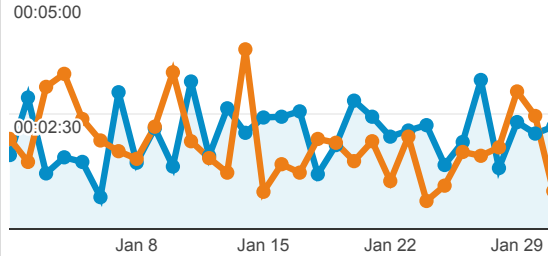

% of Total: 100.00% (3,422)

Visits

Jan 1, 2013 - Jan 31, 2013:

● Visits

Dec 1, 2012 - Dec 31, 2012:

● Visits

Visits by Traffic Type

■ **55.80% referral**
2,200 Visits

■ **22.75% organic**
897 Visits

■ **21.43% direct**
845 Visits

Visits and Pageviews by Mobile

Mobile (Including Tablet)	Visits	Pageviews
No		
Jan 1, 2013 - Jan 31, 2013	3,788	10,844
Dec 1, 2012 - Dec 31, 2012	3,320	9,222
% Change	14.10%	17.59%

Avg. Visit Duration

Jan 1, 2013 - Jan 31, 2013: ● Avg. Visit Duration

Dec 1, 2012 - Dec 31, 2012: ● Avg. Visit Duration

Visits and Avg. Visit Duration by Country / Territory

Country / Territory	Visits	Avg. Visit Duration
United States		
Jan 1, 2013 - Jan 31, 2013	968	00:02:45
Dec 1, 2012 - Dec 31, 2012	675	00:02:45
% Change	43.41%	-0.28%
Germany		
Jan 1, 2013 - Jan 31, 2013	276	00:01:18
Dec 1, 2012 - Dec 31, 2012	196	00:01:08
% Change	40.82%	13.73%
India		
Jan 1, 2013 - Jan 31, 2013	225	00:01:56
Dec 1, 2012 - Dec 31, 2012	165	00:01:20
% Change	36.36%	45.14%
United Kingdom		
Jan 1, 2013 - Jan 31, 2013	164	00:02:42
Dec 1, 2012 - Dec 31, 2012	116	00:01:02
% Change	41.38%	161.20%
Canada		
Jan 1, 2013 - Jan 31, 2013	130	00:02:26
Dec 1, 2012 - Dec 31, 2012	120	00:01:31
% Change	8.33%	59.69%
China		
Jan 1, 2013 - Jan 31, 2013	100	00:00:40
Dec 1, 2012 - Dec 31, 2012	100	00:00:40
% Change	0.00%	0.00%

% New Visits

Jan 1, 2013 - Jan 31, 2013

77.07%

Site Avg: 77.07% (0.00%)

Dec 1, 2012 - Dec 31, 2012

75.01%

Site Avg: 75.01% (0.00%)

Unique Visitors