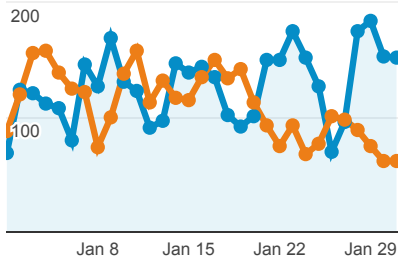

My Dashboard

Jan 1, 2013 - Jan 31, 2013
Compare to: Dec 1, 2012 - Dec 31, 2012

Visits

Jan 1, 2013 - Jan 31, 2013

3,942

% of Total: 100.00% (3,942)

Dec 1, 2012 - Dec 31, 2012

3,422

% of Total: 100.00% (3,422)

Visits

Jan 1, 2013 - Jan 31, 2013:

● Visits

Dec 1, 2012 - Dec 31, 2012:

● Visits

Visits by Traffic Type

■ **55.80% referral**
2,200 Visits

■ **22.75% organic**
897 Visits

■ **21.43% direct**
845 Visits

Visits and Pageviews by Mobile

Mobile (Including Tablet)	Visits	Pageviews
No		
Jan 1, 2013 - Jan 31, 2013	3,788	10,844
Dec 1, 2012 - Dec 31, 2012	3,320	9,222
% Change	14.10%	17.59%

Avg. Visit Duration

Jan 1, 2013 - Jan 31, 2013: ● Avg. Visit Duration

Dec 1, 2012 - Dec 31, 2012: ● Avg. Visit Duration

Visits and Avg. Visit Duration by Country / Territory

Country / Territory	Visits	Avg. Visit Duration
United States		
Jan 1, 2013 - Jan 31, 2013	968	00:02:45
Dec 1, 2012 - Dec 31, 2012	675	00:02:45
% Change	43.41%	-0.28%
Germany		
Jan 1, 2013 - Jan 31, 2013	276	00:01:18
Dec 1, 2012 - Dec 31, 2012	196	00:01:08
% Change	40.82%	13.73%
India		
Jan 1, 2013 - Jan 31, 2013	225	00:01:56
Dec 1, 2012 - Dec 31, 2012	165	00:01:20
% Change	36.36%	45.14%
United Kingdom		
Jan 1, 2013 - Jan 31, 2013	164	00:02:42
Dec 1, 2012 - Dec 31, 2012	116	00:01:02
% Change	41.38%	161.20%
Canada		
Jan 1, 2013 - Jan 31, 2013	130	00:02:26
Dec 1, 2012 - Dec 31, 2012	120	00:01:31
% Change	8.33%	59.69%
China		
Jan 1, 2013 - Jan 31, 2013	100	00:00:40
Dec 1, 2012 - Dec 31, 2012	100	00:00:40
% Change	0.00%	0.00%