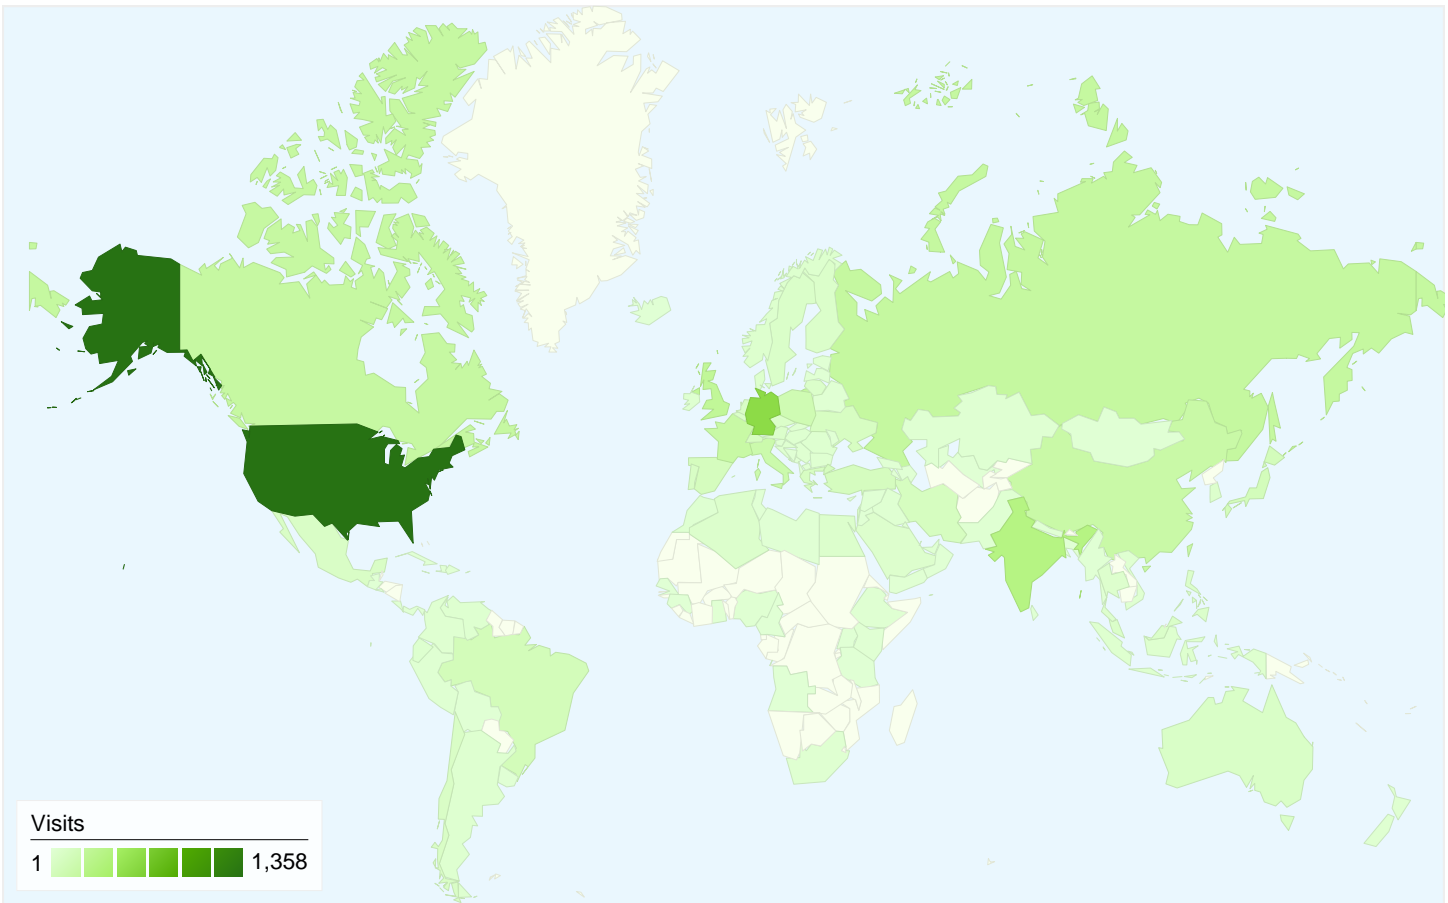

## Visitors Overview

**Visitors**  
**4,858**

## 5,913 visits came from 2,331 service providers

## 4,858 people visited this site

 **5,913** Visits

 **4,858** Absolute Unique Visitors

 **13,872** Pageviews

 **2.35** Average Pageviews

 **00:01:41** Time on Site

 **64.84%** Bounce Rate

 **80.15%** New Visits

**5,913 visits came from 119 countries/territories**

Site Usage

Country/Territory	Visits	Pages/Visit	Avg. Time on Site	% New Visits	Bounce Rate
<b>Visits</b> <b>5,913</b> % of Site Total: 100.00%	<b>Pages/Visit</b> <b>2.35</b> Site Avg: 2.35 (0.00%)	<b>Avg. Time on Site</b> <b>00:01:41</b> Site Avg: 00:01:41 (0.00%)	<b>% New Visits</b> <b>80.18%</b> Site Avg: 80.15% (0.04%)	<b>Bounce Rate</b> <b>64.84%</b> Site Avg: 64.84% (0.00%)	
United States	1,358	2.46	00:01:47	80.78%	62.08%
Germany	586	2.20	00:01:54	70.48%	66.38%
India	329	2.08	00:01:14	91.79%	69.91%
United Kingdom	245	2.63	00:01:51	73.88%	57.55%
Russia	210	1.41	00:00:48	90.48%	83.33%
Canada	203	2.92	00:02:02	81.77%	65.52%
France	192	2.57	00:02:08	82.29%	59.38%
China	183	2.65	00:01:45	71.04%	66.12%
Italy	164	2.21	00:01:27	76.83%	64.63%