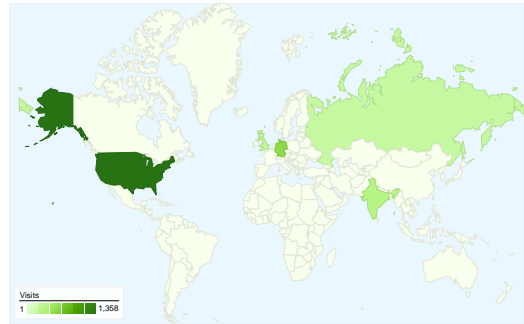

Map Overlay

Service Providers

Service Provider	Visits	% visits
arcor ag	121	2.05%
deutsche telekom ag	116	1.96%
comcast cable communications	100	1.69%
comite gestor da internet no	93	1.57%
road runner holdco llc	85	1.44%

Content Overview

Pages	Pageviews	% Pageviews
/NEOS/index.php/NEOS_Wiki	5,124	36.94%
/NEOS/index.php/Optimization_	960	6.92%
/NEOS/index.php/Linear_Progr	776	5.59%
/NEOS/index.php/Optimization_	735	5.30%
/NEOS/index.php/Nonlinear_Pr	503	3.63%