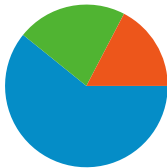

**Site Usage**

**5,913** Visits

**64.84%** Bounce Rate

**13,872** Pageviews

**00:01:41** Avg. Time on Site

**2.35** Pages/Visit

**80.15%** % New Visits

**Traffic Sources Overview**

## 4,858 people visited this site

 **5,913** Visits

 **4,858** Absolute Unique Visitors

 **13,872** Pageviews

 **2.35** Average Pageviews

 **00:01:41** Time on Site

 **64.84%** Bounce Rate

 **80.15%** New Visits

**5,913 visits came from 119 countries/territories**

Site Usage

Country/Territory	Visits	Pages/Visit	Avg. Time on Site	% New Visits	Bounce Rate
<b>Visits</b> <b>5,913</b> % of Site Total: 100.00%	<b>Pages/Visit</b> <b>2.35</b> Site Avg: 2.35 (0.00%)	<b>Avg. Time on Site</b> <b>00:01:41</b> Site Avg: 00:01:41 (0.00%)	<b>% New Visits</b> <b>80.18%</b> Site Avg: 80.15% (0.04%)	<b>Bounce Rate</b> <b>64.84%</b> Site Avg: 64.84% (0.00%)	
United States	1,358	2.46	00:01:47	80.78%	62.08%
Germany	586	2.20	00:01:54	70.48%	66.38%
India	329	2.08	00:01:14	91.79%	69.91%
United Kingdom	245	2.63	00:01:51	73.88%	57.55%
Russia	210	1.41	00:00:48	90.48%	83.33%
Canada	203	2.92	00:02:02	81.77%	65.52%
France	192	2.57	00:02:08	82.29%	59.38%
China	183	2.65	00:01:45	71.04%	66.12%
Italy	164	2.21	00:01:27	76.83%	64.63%