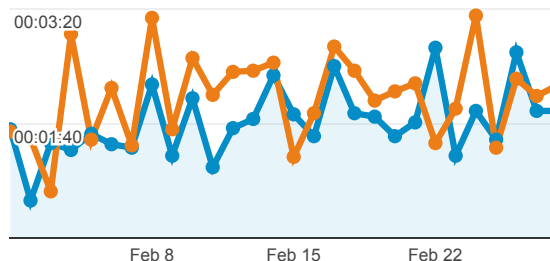

3,620
% of Total: 100.00% (3,620)

Jan 4, 2013 - Jan 31, 2013

3,628
% of Total: 100.00% (3,628)

Visits

Feb 1, 2013 - Feb 28, 2013:

● Visits

Jan 4, 2013 - Jan 31, 2013:

● Visits

Visits by Traffic Type

- **55.24% referral**
2,000 Visits
- **27.95% organic**
1,012 Visits
- **16.79% direct**
608 Visits

Visits and Pageviews by Mobile

Mobile (Including Tablet)	Visits	Pageviews
No		
Feb 1, 2013 - Feb 28, 2013	3,484	8,607
Jan 4, 2013 - Jan 31, 2013	3,482	9,884
% Change	0.06%	-12.92%

Avg. Visit Duration

Feb 1, 2013 - Feb 28, 2013: ● Avg. Visit Duration

Jan 4, 2013 - Jan 31, 2013: ● Avg. Visit Duration

Visits and Avg. Visit Duration by Country / Territory

Country / Territory	Visits	Avg. Visit Duration
United States		
Feb 1, 2013 - Feb 28, 2013	938	00:01:55
Jan 4, 2013 - Jan 31, 2013	880	00:02:45
% Change	6.59%	-30.44%
Germany		
Feb 1, 2013 - Feb 28, 2013	243	00:01:09
Jan 4, 2013 - Jan 31, 2013	266	00:01:19
% Change	-8.65%	-12.20%
India		
Feb 1, 2013 - Feb 28, 2013	209	00:01:09
Jan 4, 2013 - Jan 31, 2013	212	00:02:03
% Change	-1.42%	-43.46%
France		
Feb 1, 2013 - Feb 28, 2013	155	00:01:18
Jan 4, 2013 - Jan 31, 2013	125	00:00:44
% Change	24.00%	79.39%
United Kingdom		
Feb 1, 2013 - Feb 28, 2013	143	00:01:25
Jan 4, 2013 - Jan 31, 2013	142	00:02:49
% Change	0.70%	-49.89%

% New Visits

Feb 1, 2013 - Feb 28, 2013

76.13%
Site Avg: 76.13% (0.00%)

Jan 4, 2013 - Jan 31, 2013

77.32%
Site Avg: 77.32% (0.00%)

Unique Visitors

Feb 1, 2013 - Feb 28, 2013

2,914
% of Total: 100.00% (2,914)