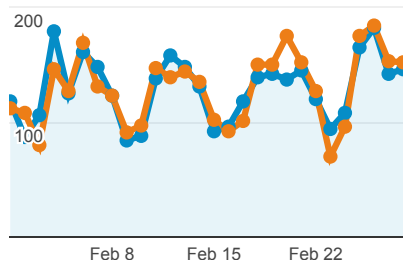

3,620
% of Total: 100.00% (3,620)

Jan 4, 2013 - Jan 31, 2013

3,628
% of Total: 100.00% (3,628)

Visits

Feb 1, 2013 - Feb 28, 2013:

● Visits

Jan 4, 2013 - Jan 31, 2013:

● Visits

Visits by Traffic Type

- **55.24% referral**
2,000 Visits
- **27.95% organic**
1,012 Visits
- **16.79% direct**
608 Visits

Visits and Pageviews by Mobile

Mobile (Including Tablet)	Visits	Pageviews
No		
Feb 1, 2013 - Feb 28, 2013	3,484	8,607
Jan 4, 2013 - Jan 31, 2013	3,482	9,884
% Change	0.06%	-12.92%

Avg. Visit Duration

Feb 1, 2013 - Feb 28, 2013: ● Avg. Visit Duration

Jan 4, 2013 - Jan 31, 2013: ● Avg. Visit Duration

Visits and Avg. Visit Duration by Country / Territory

Country / Territory	Visits	Avg. Visit Duration
United States		
Feb 1, 2013 - Feb 28, 2013	938	00:01:55
Jan 4, 2013 - Jan 31, 2013	880	00:02:45
% Change	6.59%	-30.44%
Germany		
Feb 1, 2013 - Feb 28, 2013	243	00:01:09
Jan 4, 2013 - Jan 31, 2013	266	00:01:19
% Change	-8.65%	-12.20%
India		
Feb 1, 2013 - Feb 28, 2013	209	00:01:09
Jan 4, 2013 - Jan 31, 2013	212	00:02:03
% Change	-1.42%	-43.46%
France		
Feb 1, 2013 - Feb 28, 2013	155	00:01:18
Jan 4, 2013 - Jan 31, 2013	125	00:00:44
% Change	24.00%	79.39%
United Kingdom		
Feb 1, 2013 - Feb 28, 2013	143	00:01:25
Jan 4, 2013 - Jan 31, 2013	142	00:02:49
% Change	0.70%	-49.89%