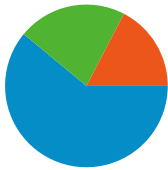

Site Usage

6,352 Visits

63.54% Bounce Rate

15,526 Pageviews

00:01:40 Avg. Time on Site

2.44 Pages/Visit

79.88% % New Visits

Traffic Sources Overview

All traffic sources sent a total of 6,352 visits

21.65% Direct Traffic

61.00% Referring Sites

17.35% Search Engines

- Referring Sites
3,875.00 (61.00%)
- Direct Traffic
1,375.00 (21.65%)
- Search Engines
1,102.00 (17.35%)

5,280 people visited this site

 **6,352** Visits

 **5,280** Absolute Unique Visitors

 **15,526** Pageviews

 **2.44** Average Pageviews

 **00:01:40** Time on Site

 **63.54%** Bounce Rate

 **79.88%** New Visits

6,352 visits came from 123 countries/territories

Site Usage

Country/Territory	Visits	Pages/Visit	Avg. Time on Site	% New Visits	Bounce Rate
Visits 6,352 % of Site Total: 100.00%	Pages/Visit 2.44 Site Avg: 2.44 (0.00%)	Avg. Time on Site 00:01:40 Site Avg: 00:01:40 (0.00%)	% New Visits 80.02% Site Avg: 79.88% (0.18%)	Bounce Rate 63.54% Site Avg: 63.54% (0.00%)	
United States	1,746	2.64	00:01:55	76.75%	59.62%
Germany	550	2.38	00:01:41	81.64%	64.18%
India	340	2.41	00:01:41	91.18%	63.53%
United Kingdom	289	2.28	00:01:05	72.32%	66.09%
France	208	2.72	00:01:44	83.65%	62.50%
Canada	201	2.25	00:01:02	87.56%	67.16%
Italy	182	2.44	00:01:29	85.16%	64.84%
Spain	163	1.96	00:00:53	53.37%	71.78%
Russia	155	1.71	00:00:49	79.35%	74.19%