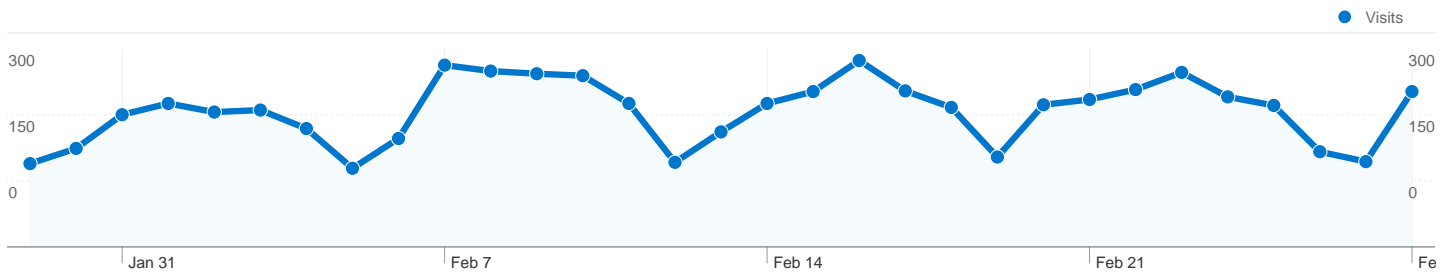

Site Usage

6,352 Visits

63.54% Bounce Rate

15,526 Pageviews

00:01:40 Avg. Time on Site

2.44 Pages/Visit

79.88% % New Visits

Traffic Sources Overview

All traffic sources sent a total of 6,352 visits

21.65% Direct Traffic

61.00% Referring Sites

17.35% Search Engines

- Referring Sites
3,875.00 (61.00%)
- Direct Traffic
1,375.00 (21.65%)
- Search Engines
1,102.00 (17.35%)

5,280 people visited this site

 **6,352** Visits

 **5,280** Absolute Unique Visitors

 **15,526** Pageviews

 **2.44** Average Pageviews

 **00:01:40** Time on Site

 **63.54%** Bounce Rate

 **79.88%** New Visits

6,352 visits came from 123 countries/territories

Site Usage

Country/Territory	Visits	Pages/Visit	Avg. Time on Site	% New Visits	Bounce Rate
Visits 6,352 % of Site Total: 100.00%	Pages/Visit 2.44 Site Avg: 2.44 (0.00%)	Avg. Time on Site 00:01:40 Site Avg: 00:01:40 (0.00%)	% New Visits 80.02% Site Avg: 79.88% (0.18%)	Bounce Rate 63.54% Site Avg: 63.54% (0.00%)	
United States	1,746	2.64	00:01:55	76.75%	59.62%
Germany	550	2.38	00:01:41	81.64%	64.18%
India	340	2.41	00:01:41	91.18%	63.53%
United Kingdom	289	2.28	00:01:05	72.32%	66.09%
France	208	2.72	00:01:44	83.65%	62.50%
Canada	201	2.25	00:01:02	87.56%	67.16%
Italy	182	2.44	00:01:29	85.16%	64.84%
Spain	163	1.96	00:00:53	53.37%	71.78%
Russia	155	1.71	00:00:49	79.35%	74.19%