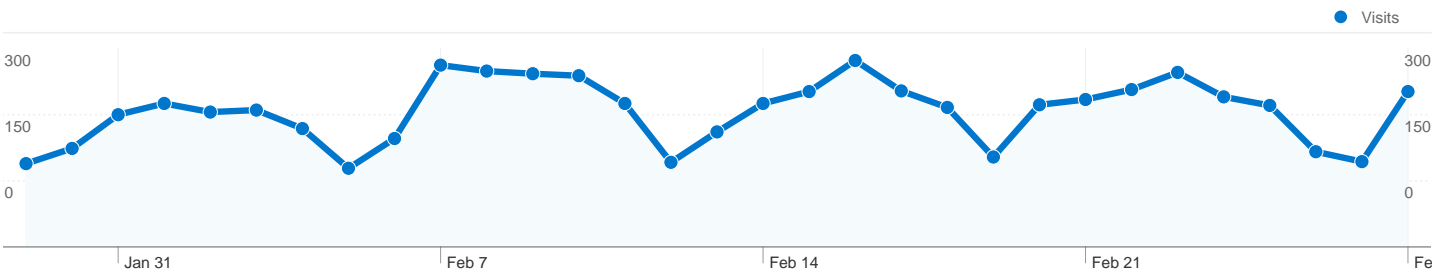

6,352 visits came from 2,472 service providers

Site Usage						
Visits	Pages/Visit	Avg. Time on Site	% New Visits	Bounce Rate		
6,352 % of Site Total: 100.00%	2.44 Site Avg: 2.44 (0.00%)	00:01:40 Site Avg: 00:01:40 (0.00%)	80.02% Site Avg: 79.88% (0.18%)	63.54% Site Avg: 63.54% (0.00%)		
Service Provider	Visits	Pages/Visit	Avg. Time on Site	% New Visits	Bounce Rate	
deutsche telekom ag	131	1.99	00:01:14	74.05%	69.47%	
comcast cable communications inc.	126	2.39	00:01:29	91.27%	66.67%	
road runner holdco llc	114	2.44	00:01:13	73.68%	71.93%	
nib (national internet backbone)	96	3.44	00:01:50	95.83%	63.54%	
comite gestor da internet no brasil	90	1.93	00:00:46	77.78%	68.89%	
verizon online llc	85	4.73	00:05:11	65.88%	54.12%	
universidad de zaragoza	67	1.09	00:00:01	2.99%	98.51%	
arcor ag	61	1.72	00:00:51	96.72%	75.41%	
charter communications	58	3.67	00:03:31	56.90%	31.03%	
cox communications	44	2.61	00:02:15	75.00%	65.91%	
1 - 10 of 2,472