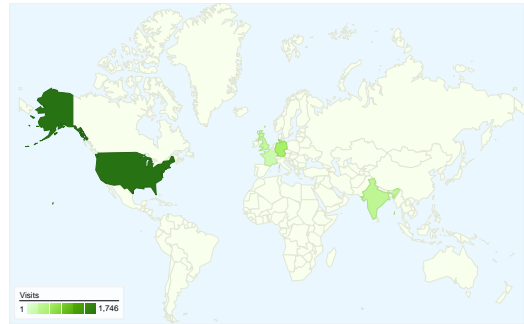

Map Overlay

Service Providers

Service Provider	Visits	% visits
deutsche telekom ag	131	2.06%
comcast cable communications	126	1.98%
road runner holdco llc	114	1.79%
nib (national internet backbone)	96	1.51%
comite gestor da internet no	90	1.42%

Content Overview

Pages	Pageviews	% Pageviews
/NEOS/index.php/NEOS_Wiki	5,448	35.09%
/NEOS/index.php/Optimization_	1,025	6.60%
/NEOS/index.php/Optimization_	909	5.85%
/NEOS/index.php/Linear_Progr	901	5.80%
/NEOS/index.php/Frequently_A	544	3.50%