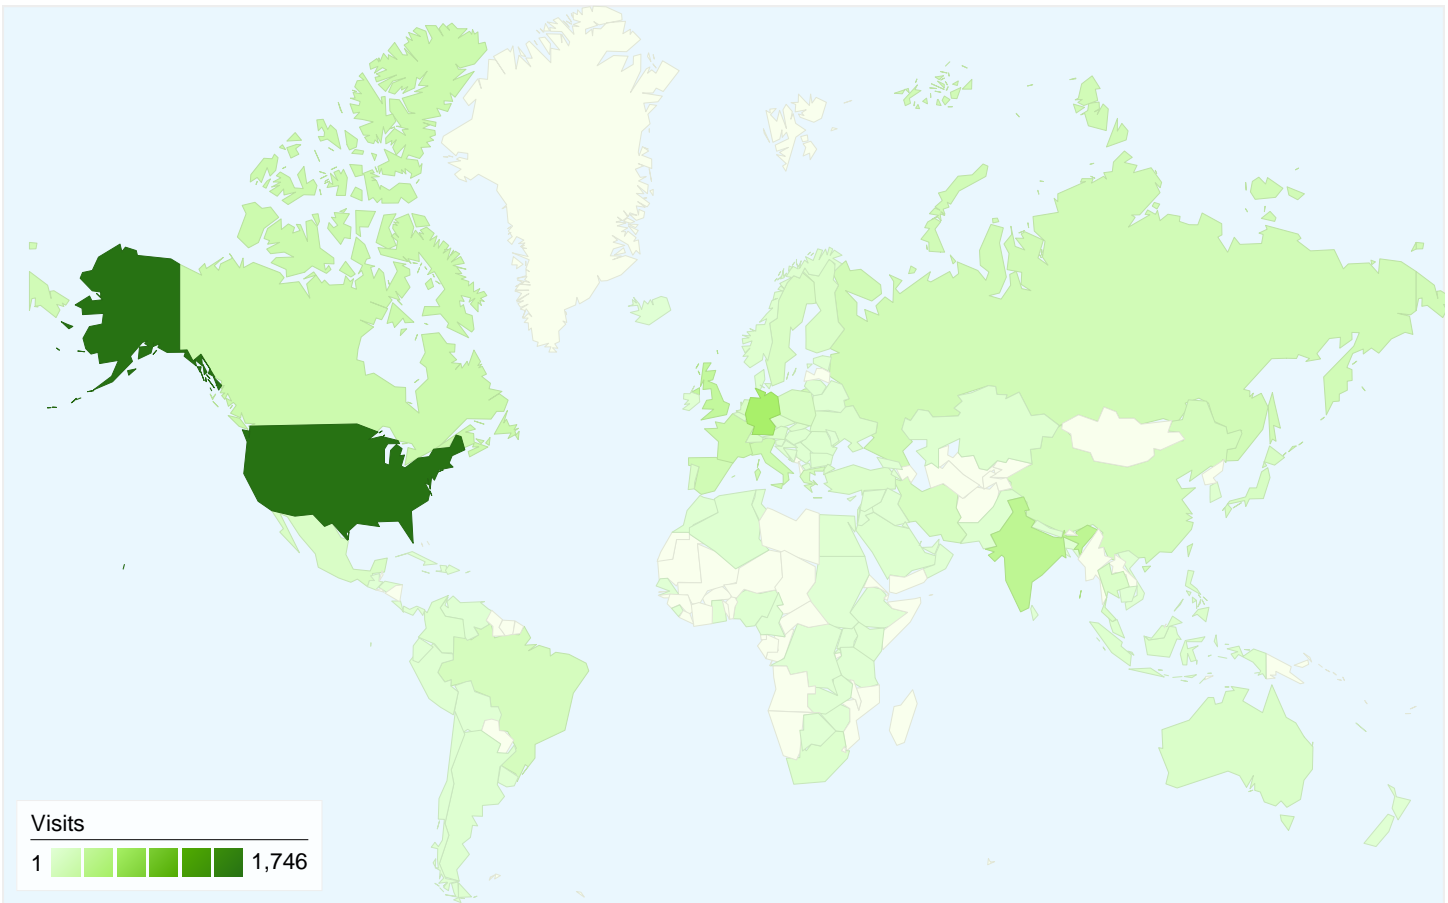

All traffic sources sent a total of 6,352 visits

21.65% Direct Traffic

61.00% Referring Sites

17.35% Search Engines

- Referring Sites
3,875.00 (61.00%)
- Direct Traffic
1,375.00 (21.65%)
- Search Engines
1,102.00 (17.35%)

5,280 people visited this site

 **6,352** Visits

 **5,280** Absolute Unique Visitors

 **15,526** Pageviews

 **2.44** Average Pageviews

 **00:01:40** Time on Site

 **63.54%** Bounce Rate

 **79.88%** New Visits

6,352 visits came from 123 countries/territories

Site Usage

Country/Territory	Visits	Pages/Visit	Avg. Time on Site	% New Visits	Bounce Rate
Visits 6,352 % of Site Total: 100.00%	Pages/Visit 2.44 Site Avg: 2.44 (0.00%)	Avg. Time on Site 00:01:40 Site Avg: 00:01:40 (0.00%)	% New Visits 80.02% Site Avg: 79.88% (0.18%)	Bounce Rate 63.54% Site Avg: 63.54% (0.00%)	
United States	1,746	2.64	00:01:55	76.75%	59.62%
Germany	550	2.38	00:01:41	81.64%	64.18%
India	340	2.41	00:01:41	91.18%	63.53%
United Kingdom	289	2.28	00:01:05	72.32%	66.09%
France	208	2.72	00:01:44	83.65%	62.50%
Canada	201	2.25	00:01:02	87.56%	67.16%
Italy	182	2.44	00:01:29	85.16%	64.84%
Spain	163	1.96	00:00:53	53.37%	71.78%
Russia	155	1.71	00:00:49	79.35%	74.19%