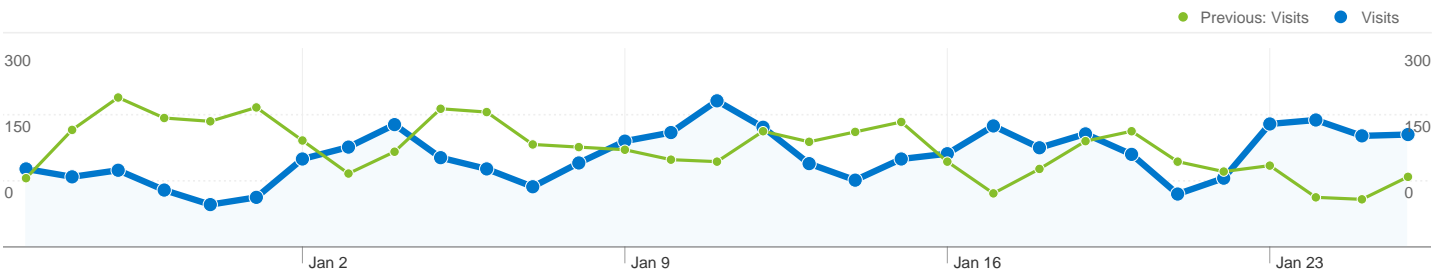

3,484 people visited this site

4,285 Visits
 Previous: 4,625 (-7.35%)

3,484 Absolute Unique Visitors
 Previous: 3,891 (-10.46%)

11,132 Pageviews
 Previous: 13,033 (-14.59%)

2.60 Average Pageviews
 Previous: 2.82 (-7.81%)

00:01:48 Time on Site
 Previous: 00:01:52 (-3.14%)

63.17% Bounce Rate
 Previous: 61.56% (2.63%)

76.66% New Visits
 Previous: 79.05% (-3.02%)

Technical Profile

Browser	Visits	% visits
Firefox		
Dec 27, 2011 - Jan 26, 2012	1,742	40.65%
Nov 26, 2011 - Dec 26, 2011	1,747	37.77%
% Change	-0.29%	7.63%
Chrome		
Dec 27, 2011 - Jan 26, 2012	1,173	27.37%
Nov 26, 2011 - Dec 26, 2011	1,427	30.85%
% Change	-17.80%	-11.28%

Internet Explorer		
Dec 27, 2011 - Jan 26, 2012	886	20.68%
Nov 26, 2011 - Dec 26, 2011	976	21.10%
% Change	-9.22%	-2.02%
Safari		
Dec 27, 2011 - Jan 26, 2012	257	6.00%
Nov 26, 2011 - Dec 26, 2011	259	5.60%
% Change	-0.77%	7.10%
Opera		
Dec 27, 2011 - Jan 26, 2012	164	3.83%
Nov 26, 2011 - Dec 26, 2011	160	3.46%
% Change	2.50%	10.63%

All traffic sources sent a total of 4,285 visits

-  **22.50% Direct Traffic**
Previous: 19.63% (14.59%)
-  **70.27% Referring Sites**
Previous: 71.05% (-1.10%)
-  **7.23% Search Engines**
Previous: 9.32% (-22.37%)