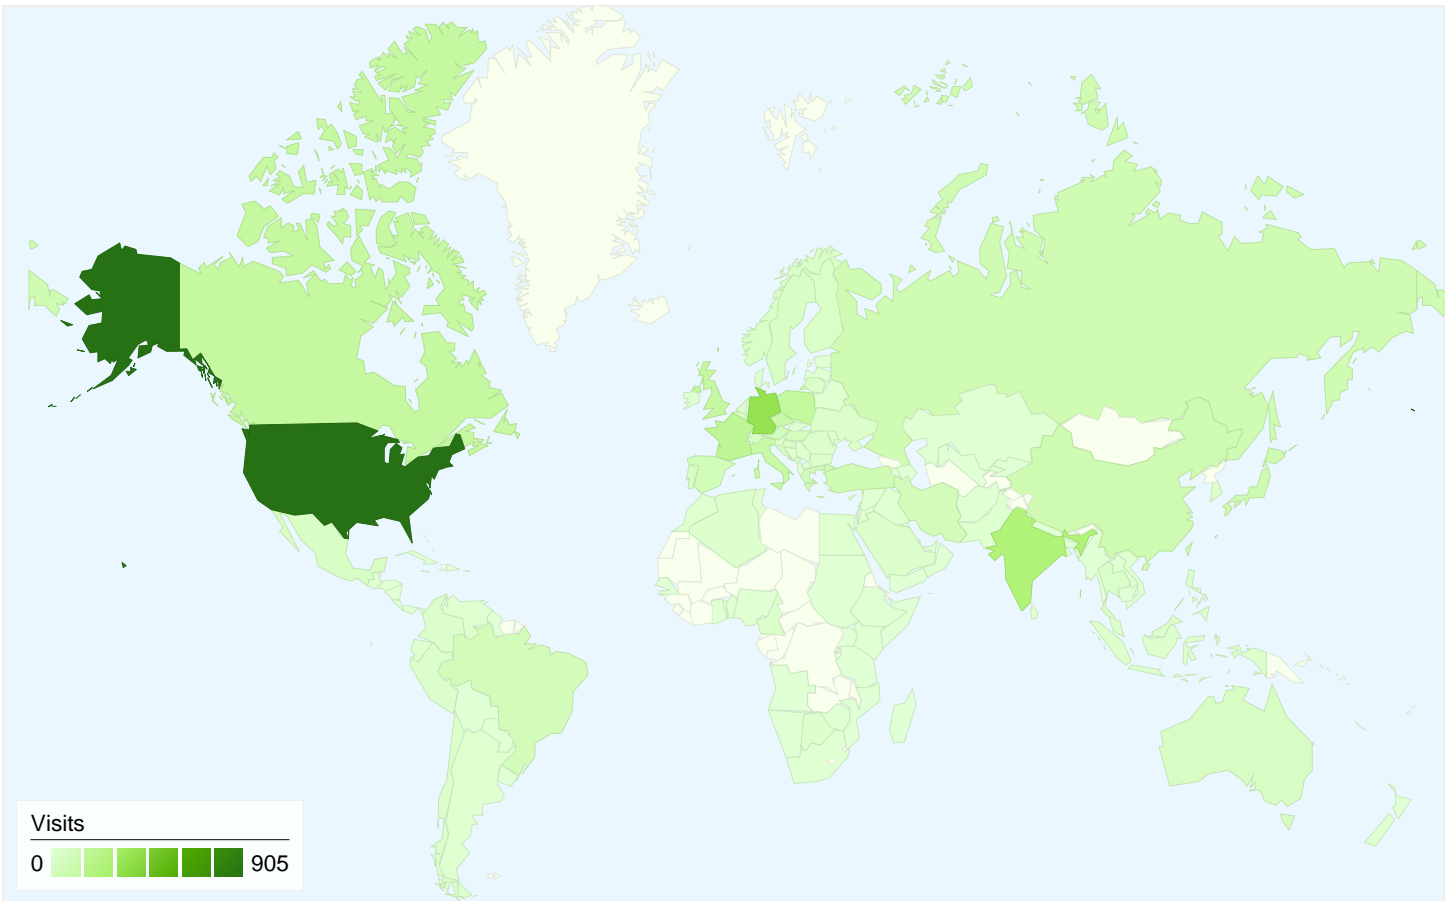

3,484 people visited this site

4,285 Visits
 Previous: 4,625 (-7.35%)

3,484 Absolute Unique Visitors
 Previous: 3,891 (-10.46%)

11,132 Pageviews
 Previous: 13,033 (-14.59%)

2.60 Average Pageviews
 Previous: 2.82 (-7.81%)

All traffic sources sent a total of 4,285 visits

-  **22.50% Direct Traffic**
Previous: 19.63% (14.59%)
-  **70.27% Referring Sites**
Previous: 71.05% (-1.10%)
-  **7.23% Search Engines**
Previous: 9.32% (-22.37%)

- **Referring Sites**
3,011.00 (70.27%)
- **Direct Traffic**
964.00 (22.50%)
- **Search Engines**
310.00 (7.23%)

Top Traffic Sources

Sources	Visits	% visits
(direct) ((none))		
Dec 27, 2011 - Jan 26, 2012	964	22.50%
Nov 26, 2011 - Dec 26, 2011	908	19.63%
% Change	6.17%	14.59%
en.wikipedia.org (referral)		
Dec 27, 2011 - Jan 26, 2012	387	9.03%
Nov 26, 2011 - Dec 26, 2011	369	7.98%
% Change	4.88%	13.20%
google (organic)		
Dec 27, 2011 - Jan 26, 2012	303	7.07%
Nov 26, 2011 - Dec 26, 2011	414	8.95%
% Change	-26.81%	-21.00%
lpsolve.sourceforge.net (referral)		
Dec 27, 2011 - Jan 26, 2012	232	5.41%
Nov 26, 2011 - Dec 26, 2011	245	5.30%
% Change	-5.31%	2.21%
neos-server.org (referral)		

Dec 27, 2011 - Jan 26, 2012	171	3.99%
Nov 26, 2011 - Dec 26, 2011	226	4.89%
% Change	-24.34%	-18.33%

Dec 27, 2011 - Jan 26, 2012	10	3.23%
Nov 26, 2011 - Dec 26, 2011	20	4.64%
% Change	-50.00%	-30.48%

4,285 visits came from 137 countries/territories