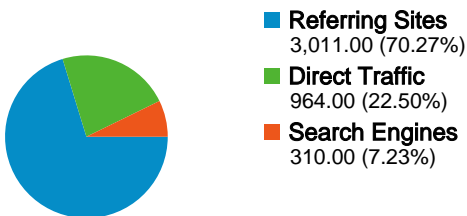

Traffic Sources Overview