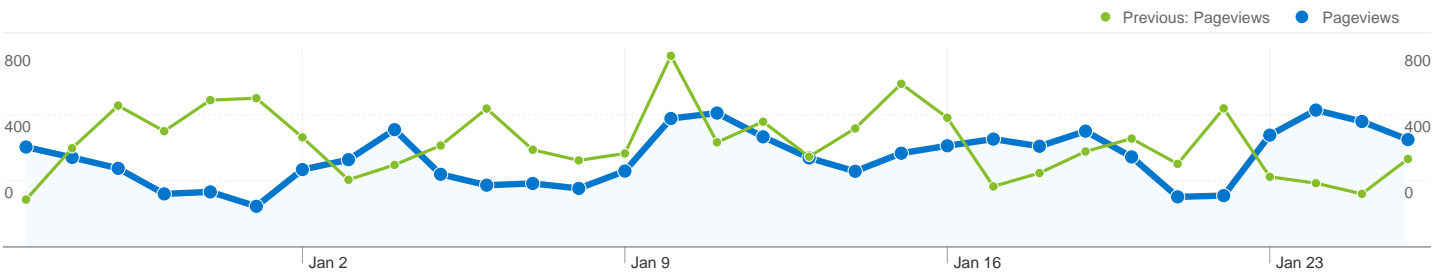

Pages on this site were viewed a total of 11,132 times

11,132 Pageviews

Previous: 13,033 (-14.59%)

8,656 Unique Views

Previous: 9,622 (-10.04%)

63.17% Bounce Rate

Previous: 61.56% (2.63%)

Top Content

Pages	Pageviews	% Pageviews
/NEOS/index.php/NEOS_Wiki		
Dec 27, 2011 - Jan 26, 2012	3,791	34.05%
Nov 26, 2011 - Dec 26, 2011	4,383	33.63%
% Change	-13.51%	1.26%
/NEOS/index.php/Optimization_Software_Guide		
Dec 27, 2011 - Jan 26, 2012	676	6.07%
Nov 26, 2011 - Dec 26, 2011	862	6.61%
% Change	-21.58%	-8.19%
/NEOS/index.php/Optimization_Tree		
Dec 27, 2011 - Jan 26, 2012	569	5.11%
Nov 26, 2011 - Dec 26, 2011	634	4.86%
% Change	-10.25%	5.07%
/NEOS/index.php/Linear_Programming_FAQ		
Dec 27, 2011 - Jan 26, 2012	466	4.19%
Nov 26, 2011 - Dec 26, 2011	495	3.80%
% Change	-5.86%	10.22%
/NEOS/index.php/Nonlinear_Programming_FAQ