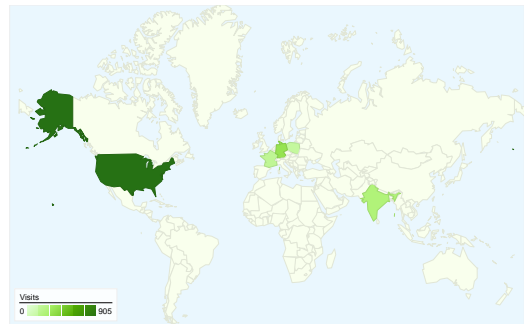

Previous: 00:01:52 (-3.14%)

2.60 Pages/Visit

Previous: 2.82 (-7.81%)

76.66% % New Visits

Previous: 79.05% (-3.02%)

Visitors Overview

Visitors
3,484

Map Overlay

3,484 people visited this site

4,285 Visits
 Previous: 4,625 (-7.35%)

3,484 Absolute Unique Visitors
 Previous: 3,891 (-10.46%)

11,132 Pageviews
 Previous: 13,033 (-14.59%)

2.60 Average Pageviews
 Previous: 2.82 (-7.81%)

All traffic sources sent a total of 4,285 visits

-  **22.50% Direct Traffic**
Previous: 19.63% (14.59%)
-  **70.27% Referring Sites**
Previous: 71.05% (-1.10%)
-  **7.23% Search Engines**
Previous: 9.32% (-22.37%)

Dec 27, 2011 - Jan 26, 2012	171	3.99%
Nov 26, 2011 - Dec 26, 2011	226	4.89%
% Change	-24.34%	-18.33%

Dec 27, 2011 - Jan 26, 2012	10	3.23%
Nov 26, 2011 - Dec 26, 2011	20	4.64%
% Change	-50.00%	-30.48%

4,285 visits came from 137 countries/territories