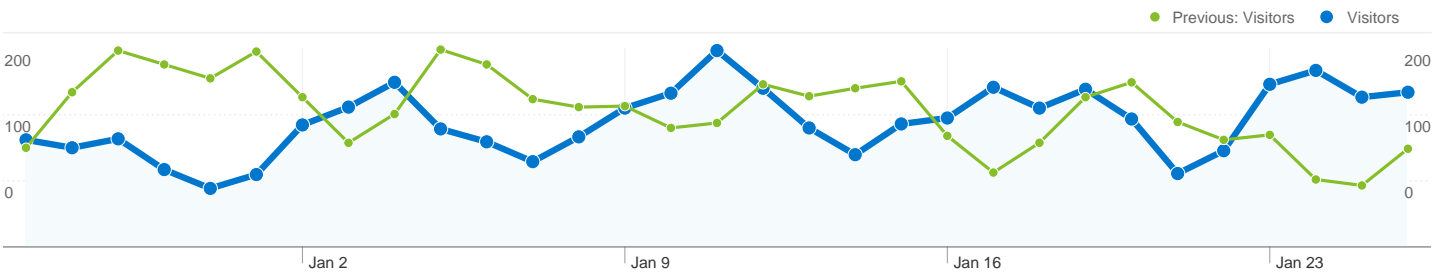

Site Usage

4,285 Visits

Previous: 4,625 (-7.35%)

63.17% Bounce Rate

Previous: 61.56% (2.63%)

11,132 Pageviews

Previous: 13,033 (-14.59%)

00:01:48 Avg. Time on Site

Previous: 00:01:52 (-3.14%)

2.60 Pages/Visit

Previous: 2.82 (-7.81%)

76.66% % New Visits

Previous: 79.05% (-3.02%)

Visitors Overview

Visitors
3,484

Map Overlay

3,484 people visited this site

4,285 Visits
 Previous: 4,625 (-7.35%)

3,484 Absolute Unique Visitors
 Previous: 3,891 (-10.46%)

11,132 Pageviews
 Previous: 13,033 (-14.59%)

2.60 Average Pageviews
 Previous: 2.82 (-7.81%)

1 - 10 of 137

Pages on this site were viewed a total of 11,132 times

 **11,132 Pageviews**

Previous: 13,033 (-14.59%)

 **8,656 Unique Views**

Previous: 9,622 (-10.04%)

 **63.17% Bounce Rate**

Previous: 61.56% (2.63%)