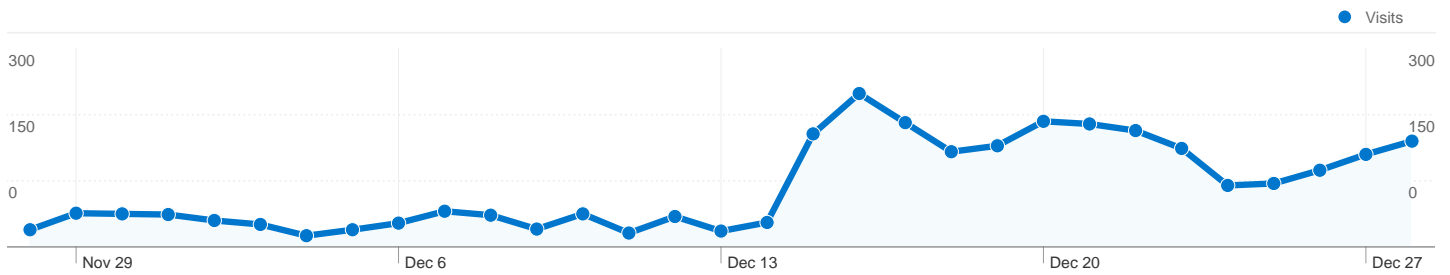

Site Usage

2,830 Visits	59.36% Bounce Rate
7,208 Pageviews	00:01:58 Avg. Time on Site
2.55 Pages/Visit	81.41% % New Visits

Traffic Sources Overview

Map Overlay

Service Providers

Service Provider	Visits	% visits
charter communications	54	1.91%
road runner holdco llc	49	1.73%
comcast cable communications	48	1.70%
deutsche telekom ag	48	1.70%
comite gestor da internet no	46	1.63%

All traffic sources sent a total of 2,830 visits

-  19.61% Direct Traffic
-  69.93% Referring Sites
-  10.46% Search Engines

- **Referring Sites**
1,979.00 (69.93%)
- **Direct Traffic**
555.00 (19.61%)
- **Search Engines**
296.00 (10.46%)

1 - 10 of 1,364

2,328 people visited this site

 **2,830** Visits

 **2,328** Absolute Unique Visitors

 **7,208** Pageviews

 **2.55** Average Pageviews

 **00:01:58** Time on Site

 **59.36%** Bounce Rate

2,830 visits came from 104 countries/territories

Site Usage

Country/Territory	Visits	Pages/Visit	Avg. Time on Site	% New Visits	Bounce Rate
Visits 2,830 % of Site Total: 100.00%	Pages/Visit 2.55 Site Avg: 2.55 (0.00%)	Avg. Time on Site 00:01:58 Site Avg: 00:01:58 (0.00%)	% New Visits 81.41% Site Avg: 81.41% (0.00%)	Bounce Rate 59.36% Site Avg: 59.36% (0.00%)	
United States	603	2.90	00:02:29	79.10%	52.74%
Germany	211	3.11	00:02:20	80.09%	45.97%
Russia	176	1.49	00:00:48	89.20%	81.25%
China	148	2.63	00:02:34	74.32%	62.16%
India	132	2.55	00:01:34	87.88%	53.79%
France	101	3.19	00:02:44	77.23%	52.48%
Canada	91	3.09	00:01:19	78.02%	59.34%
United Kingdom	74	2.57	00:01:40	91.89%	56.76%
Italy	74	2.35	00:02:54	74.32%	66.22%