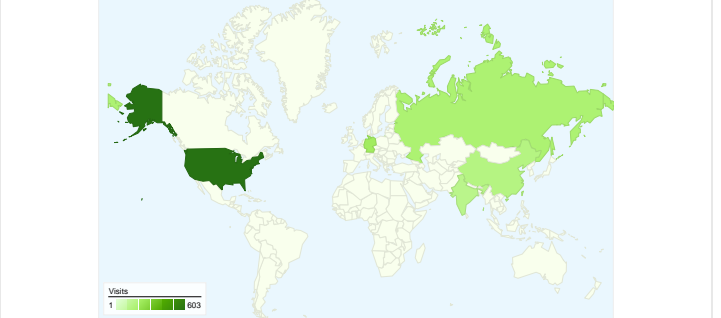

Site Usage

2,830 Visits	59.36% Bounce Rate
7,208 Pageviews	00:01:58 Avg. Time on Site
2.55 Pages/Visit	81.41% % New Visits

Traffic Sources Overview

Map Overlay

Service Providers

Service Provider	Visits	% visits
charter communications	54	1.91%
road runner holdco llc	49	1.73%
comcast cable communications	48	1.70%
deutsche telekom ag	48	1.70%
comite gestor da internet no	46	1.63%

Visitors Overview

Visitors
2,328

Referring Sites

Source	Visits	% visits
neos-server.org	409	20.67%
wiki.mcs.anl.gov	345	17.43%
en.wikipedia.org	235	11.87%
mathelp.spb.ru	89	4.50%
lpsolve.sourceforge.net	85	4.30%

All traffic sources sent a total of 2,830 visits

-  19.61% Direct Traffic
-  69.93% Referring Sites
-  10.46% Search Engines

- **Referring Sites**
1,979.00 (69.93%)
- **Direct Traffic**
555.00 (19.61%)
- **Search Engines**
296.00 (10.46%)

2,830 visits came from 104 countries/territories

Site Usage

Country/Territory	Visits	Pages/Visit	Avg. Time on Site	% New Visits	Bounce Rate
Visits 2,830 % of Site Total: 100.00%	Pages/Visit 2.55 Site Avg: 2.55 (0.00%)	Avg. Time on Site 00:01:58 Site Avg: 00:01:58 (0.00%)	% New Visits 81.41% Site Avg: 81.41% (0.00%)	Bounce Rate 59.36% Site Avg: 59.36% (0.00%)	
United States	603	2.90	00:02:29	79.10%	52.74%
Germany	211	3.11	00:02:20	80.09%	45.97%
Russia	176	1.49	00:00:48	89.20%	81.25%
China	148	2.63	00:02:34	74.32%	62.16%
India	132	2.55	00:01:34	87.88%	53.79%
France	101	3.19	00:02:44	77.23%	52.48%
Canada	91	3.09	00:01:19	78.02%	59.34%
United Kingdom	74	2.57	00:01:40	91.89%	56.76%
Italy	74	2.35	00:02:54	74.32%	66.22%