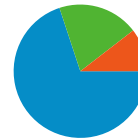

Visitors Overview

Visitors
2,328

Referring Sites

Source	Visits	% visits
neos-server.org	409	20.67%
wiki.mcs.anl.gov	345	17.43%
en.wikipedia.org	235	11.87%
mathelp.spb.ru	89	4.50%
lpsolve.sourceforge.net	85	4.30%

All traffic sources sent a total of 2,830 visits

-  19.61% Direct Traffic
-  69.93% Referring Sites
-  10.46% Search Engines

- **Referring Sites**
1,979.00 (69.93%)
- **Direct Traffic**
555.00 (19.61%)
- **Search Engines**
296.00 (10.46%)

2,830 visits came from 104 countries/territories

Site Usage

Country/Territory	Visits	Pages/Visit	Avg. Time on Site	% New Visits	Bounce Rate
Visits 2,830 % of Site Total: 100.00%	Pages/Visit 2.55 Site Avg: 2.55 (0.00%)	Avg. Time on Site 00:01:58 Site Avg: 00:01:58 (0.00%)	% New Visits 81.41% Site Avg: 81.41% (0.00%)	Bounce Rate 59.36% Site Avg: 59.36% (0.00%)	
United States	603	2.90	00:02:29	79.10%	52.74%
Germany	211	3.11	00:02:20	80.09%	45.97%
Russia	176	1.49	00:00:48	89.20%	81.25%
China	148	2.63	00:02:34	74.32%	62.16%
India	132	2.55	00:01:34	87.88%	53.79%
France	101	3.19	00:02:44	77.23%	52.48%
Canada	91	3.09	00:01:19	78.02%	59.34%
United Kingdom	74	2.57	00:01:40	91.89%	56.76%
Italy	74	2.35	00:02:54	74.32%	66.22%