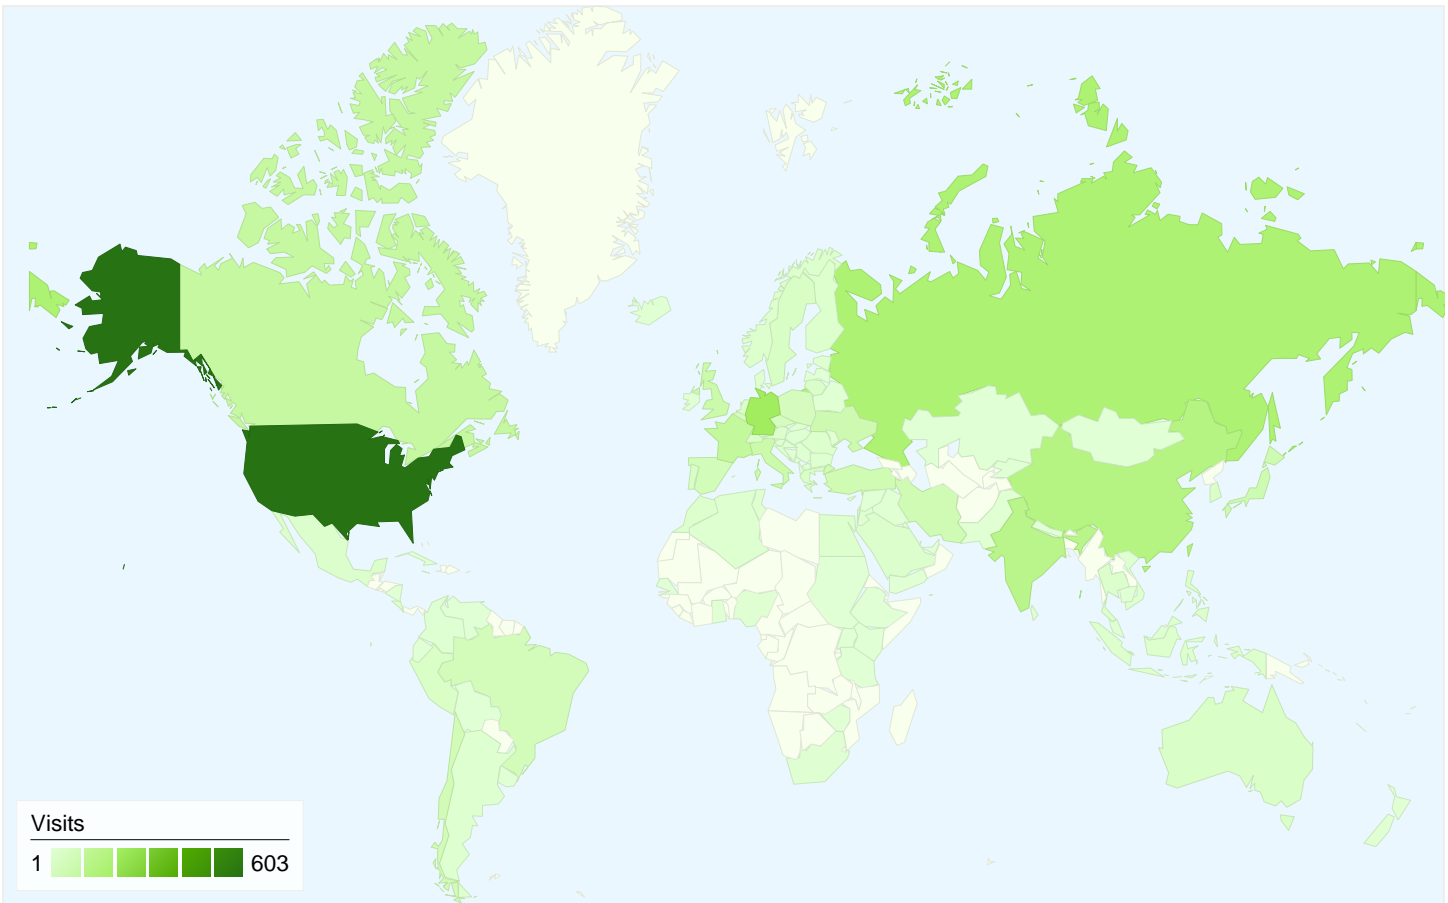

All traffic sources sent a total of 2,830 visits

-  19.61% Direct Traffic
-  69.93% Referring Sites
-  10.46% Search Engines

- **Referring Sites**
1,979.00 (69.93%)
- **Direct Traffic**
555.00 (19.61%)
- **Search Engines**
296.00 (10.46%)

1 - 10 of 1,364

2,328 people visited this site

 **2,830** Visits

 **2,328** Absolute Unique Visitors

 **7,208** Pageviews

 **2.55** Average Pageviews

 **00:01:58** Time on Site

 **59.36%** Bounce Rate

2,830 visits came from 104 countries/territories

Site Usage

Country/Territory	Visits	Pages/Visit	Avg. Time on Site	% New Visits	Bounce Rate
Visits 2,830 % of Site Total: 100.00%	Pages/Visit 2.55 Site Avg: 2.55 (0.00%)	Avg. Time on Site 00:01:58 Site Avg: 00:01:58 (0.00%)	% New Visits 81.41% Site Avg: 81.41% (0.00%)	Bounce Rate 59.36% Site Avg: 59.36% (0.00%)	
United States	603	2.90	00:02:29	79.10%	52.74%
Germany	211	3.11	00:02:20	80.09%	45.97%
Russia	176	1.49	00:00:48	89.20%	81.25%
China	148	2.63	00:02:34	74.32%	62.16%
India	132	2.55	00:01:34	87.88%	53.79%
France	101	3.19	00:02:44	77.23%	52.48%
Canada	91	3.09	00:01:19	78.02%	59.34%
United Kingdom	74	2.57	00:01:40	91.89%	56.76%
Italy	74	2.35	00:02:54	74.32%	66.22%