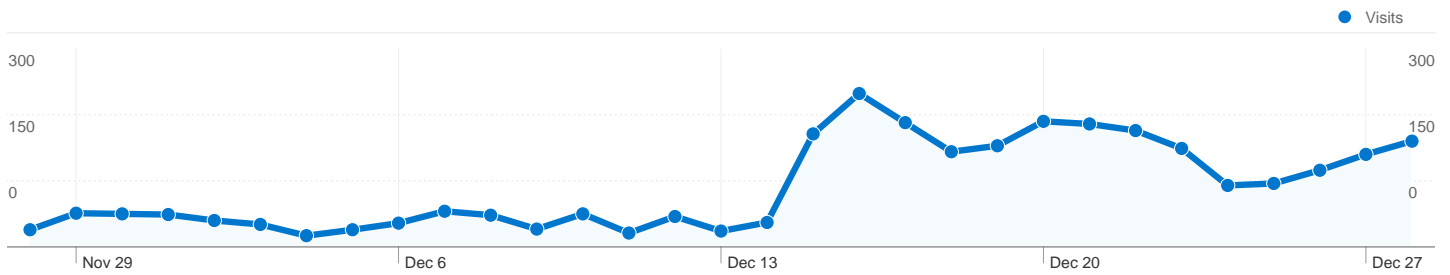

2,830 visits came from 1,364 service providers

Site Usage

Visits	Pages/Visit	Avg. Time on Site	% New Visits	Bounce Rate	
2,830 % of Site Total: 100.00%	2.55 Site Avg: 2.55 (0.00%)	00:01:58 Site Avg: 00:01:58 (0.00%)	81.41% Site Avg: 81.41% (0.00%)	59.36% Site Avg: 59.36% (0.00%)	
Service Provider	Visits	Pages/Visit	Avg. Time on Site	% New Visits	Bounce Rate
charter communications	54	3.19	00:04:04	46.30%	46.30%
road runner holdco llc	49	2.96	00:01:55	81.63%	46.94%
comcast cable communications inc.	48	2.65	00:01:18	87.50%	60.42%
deutsche telekom ag	48	2.81	00:01:44	91.67%	62.50%
comite gestor da internet no brasil	46	1.83	00:00:47	91.30%	56.52%
vtr banda ancha s.a.	46	1.33	00:00:38	13.04%	91.30%
nib (national internet backbone)	40	2.78	00:02:16	80.00%	52.50%
arcor ag	34	2.56	00:01:08	50.00%	29.41%
japan network information center	28	3.82	00:03:04	75.00%	39.29%
verizon online llc	26	2.58	00:01:16	96.15%	65.38%

1 - 10 of 1,364