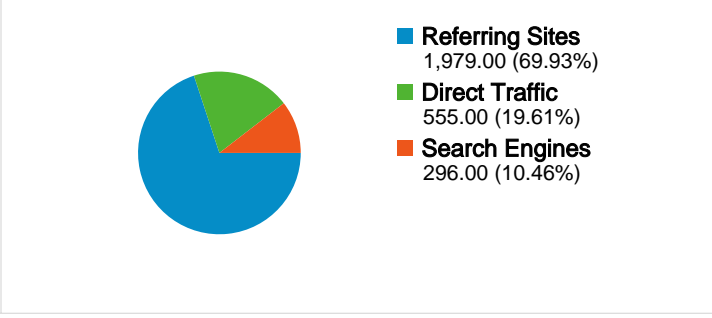

Site Usage

2,830 Visits	59.36% Bounce Rate
7,208 Pageviews	00:01:58 Avg. Time on Site
2.55 Pages/Visit	81.41% % New Visits

Traffic Sources Overview

Map Overlay

Service Providers

Service Provider	Visits	% visits
charter communications	54	1.91%
road runner holdco llc	49	1.73%
comcast cable communications	48	1.70%
deutsche telekom ag	48	1.70%
comite gestor da internet no	46	1.63%

All traffic sources sent a total of 2,830 visits

-  19.61% Direct Traffic
-  69.93% Referring Sites
-  10.46% Search Engines

- **Referring Sites**
1,979.00 (69.93%)
- **Direct Traffic**
555.00 (19.61%)
- **Search Engines**
296.00 (10.46%)

1 - 10 of 1,364

2,328 people visited this site

 **2,830** Visits

 **2,328** Absolute Unique Visitors

 **7,208** Pageviews

 **2.55** Average Pageviews

 **00:01:58** Time on Site

 **59.36%** Bounce Rate

2,830 visits came from 104 countries/territories

Site Usage

Country/Territory	Visits	Pages/Visit	Avg. Time on Site	% New Visits	Bounce Rate
Visits 2,830 % of Site Total: 100.00%	Pages/Visit 2.55 Site Avg: 2.55 (0.00%)	Avg. Time on Site 00:01:58 Site Avg: 00:01:58 (0.00%)	% New Visits 81.41% Site Avg: 81.41% (0.00%)	Bounce Rate 59.36% Site Avg: 59.36% (0.00%)	
United States	603	2.90	00:02:29	79.10%	52.74%
Germany	211	3.11	00:02:20	80.09%	45.97%
Russia	176	1.49	00:00:48	89.20%	81.25%
China	148	2.63	00:02:34	74.32%	62.16%
India	132	2.55	00:01:34	87.88%	53.79%
France	101	3.19	00:02:44	77.23%	52.48%
Canada	91	3.09	00:01:19	78.02%	59.34%
United Kingdom	74	2.57	00:01:40	91.89%	56.76%
Italy	74	2.35	00:02:54	74.32%	66.22%