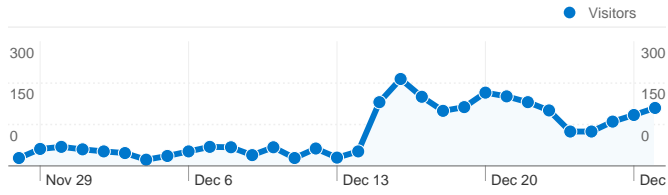

Visitors Overview

Visitors
2,328

Referring Sites

Source	Visits	% visits
neos-server.org	409	20.67%
wiki.mcs.anl.gov	345	17.43%
en.wikipedia.org	235	11.87%
mathelp.spb.ru	89	4.50%
lpsolve.sourceforge.net	85	4.30%