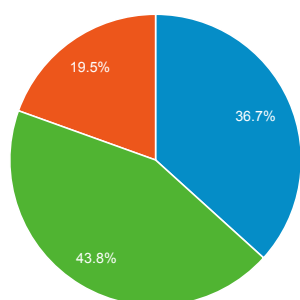

2,040

% of Total: 100.00% (2,040)

Visits

Aug 1, 2013 - Aug 31, 2013:

● Visits

Jul 1, 2013 - Jul 31, 2013:

● Visits

200

Visits by Traffic Type

■ referral ■ organic ■ direct

Aug 1, 2013 - Aug 31, 2013

Jul 1, 2013 - Jul 31, 2013

Visits and Pageviews by Mobile

Mobile

Avg. Visit Duration

Aug 1, 2013 - Aug 31, 2013: ● Avg. Visit Duration