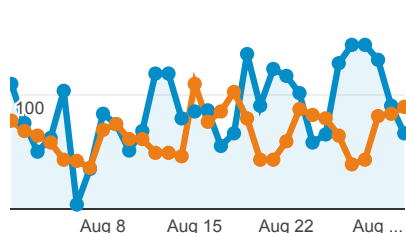

My Dashboard

Aug 1, 2013 - Aug 31, 2013

Compare to: Jul 1, 2013 - Jul 31, 2013

Visits

Aug 1, 2013 - Aug 31, 2013

2,707

% of Total: 100.00% (2,707)

Jul 1, 2013 - Jul 31, 2013

2,040

% of Total: 100.00% (2,040)

Visits

Aug 1, 2013 - Aug 31, 2013:

● Visits

Jul 1, 2013 - Jul 31, 2013:

● Visits

200

Visits by Traffic Type

■ referral ■ organic ■ direct

Aug 1, 2013 - Aug 31, 2013

Jul 1, 2013 - Jul 31, 2013

Visits and Pageviews by Mobile

Mobile

Avg. Visit Duration

Aug 1, 2013 - Aug 31, 2013: ● Avg. Visit Duration

Jul 1, 2013 - Jul 31, 2013: ● Avg. Visit Duration

Visits and Avg. Visit Duration by Country / Territory

Country / Territory	Visits	Avg. Visit Duration
United States		
Aug 1, 2013 - Aug 31, 2013	731	00:02:12
Jul 1, 2013 - Jul 31, 2013	584	00:04:25
% Change	25.17%	-49.98%
India		
Aug 1, 2013 - Aug 31, 2013	208	00:01:29
Jul 1, 2013 - Jul 31, 2013	116	00:01:23
% Change	79.31%	7.46%
Germany		
Aug 1, 2013 - Aug 31, 2013	137	00:01:04
Jul 1, 2013 - Jul 31, 2013	135	00:01:41
% Change	1.48%	-36.69%
China		
Aug 1, 2013 - Aug 31, 2013	112	00:06:16
Jul 1, 2013 - Jul 31, 2013	73	00:04:42
% Change	53.42%	33.63%
United Kingdom		
Aug 1, 2013 - Aug 31, 2013	109	00:01:04
Jul 1, 2013 - Jul 31, 2013	93	00:01:21
% Change	17.20%	-20.99%
Brazil		
Aug 1, 2013 - Aug 31, 2013	93	00:01:04