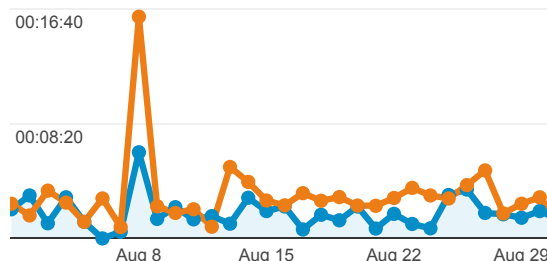

2,040

% of Total: 100.00% (2,040)

Visits

Aug 1, 2013 - Aug 31, 2013:

● Visits

Jul 1, 2013 - Jul 31, 2013:

● Visits

200

Visits by Traffic Type

■ referral ■ organic ■ direct

Aug 1, 2013 - Aug 31, 2013

Jul 1, 2013 - Jul 31, 2013

Visits and Pageviews by Mobile

Mobile

Avg. Visit Duration

Aug 1, 2013 - Aug 31, 2013: ● Avg. Visit Duration

Jul 1, 2013 - Jul 31, 2013: ● Avg. Visit Duration

Visits and Avg. Visit Duration by Country / Territory

Country / Territory	Visits	Avg. Visit Duration
United States		
Aug 1, 2013 - Aug 31, 2013	731	00:02:12
Jul 1, 2013 - Jul 31, 2013	584	00:04:25
% Change	25.17%	-49.98%
India		
Aug 1, 2013 - Aug 31, 2013	208	00:01:29
Jul 1, 2013 - Jul 31, 2013	116	00:01:23
% Change	79.31%	7.46%
Germany		
Aug 1, 2013 - Aug 31, 2013	137	00:01:04
Jul 1, 2013 - Jul 31, 2013	135	00:01:41
% Change	1.48%	-36.69%
China		
Aug 1, 2013 - Aug 31, 2013	112	00:06:16
Jul 1, 2013 - Jul 31, 2013	73	00:04:42
% Change	53.42%	33.63%
United Kingdom		
Aug 1, 2013 - Aug 31, 2013	109	00:01:04
Jul 1, 2013 - Jul 31, 2013	93	00:01:21
% Change	17.20%	-20.99%
Brazil		
Aug 1, 2013 - Aug 31, 2013	93	00:01:04

% New Visits

Aug 1, 2013 - Aug 31, 2013

81.34%

Site Avg: 81.34% (0.00%)

Jul 1, 2013 - Jul 31, 2013

77.50%

Site Avg: 77.50% (0.00%)

Unique Visitors