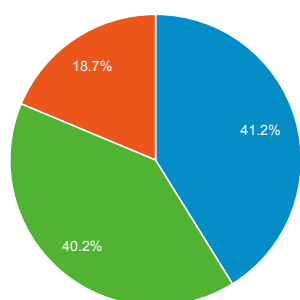

2,040

% of Total: 100.00% (2,040)

Visits

Aug 1, 2013 - Aug 31, 2013:

● Visits

Jul 1, 2013 - Jul 31, 2013:

● Visits

200

Visits by Traffic Type

■ referral ■ organic ■ direct

Aug 1, 2013 - Aug 31, 2013

Jul 1, 2013 - Jul 31, 2013

Visits and Pageviews by Mobile

Mobile

Avg. Visit Duration

Aug 1, 2013 - Aug 31, 2013: ● Avg. Visit Duration