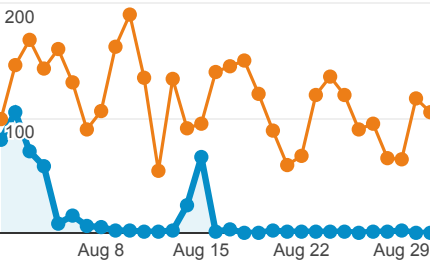

My Dashboard

Visits

Aug 1, 2012 - Aug 31, 2012

462

% of Total: 100.00% (462)

Jul 1, 2012 - Jul 31, 2012

3,587

% of Total: 100.00% (3,587)

Visits

● Visits (Aug 1, 2012 - Aug 31, 2012)

● Visits (Jul 1, 2012 - Jul 31, 2012)

Visits by Traffic Type

- **61.03% referral**
282 Visits
- **26.83% direct**
124 Visits
- **12.12% organic**
56 Visits

Visits and Pageviews by Mobile

Pageviews

Aug 1, 2012 - Aug 31, 2012

1,170

% of Total: 100.00% (1,170)

Jul 1, 2012 - Jul 31, 2012

9,278

% of Total: 100.00% (9,278)

Pages / Visit