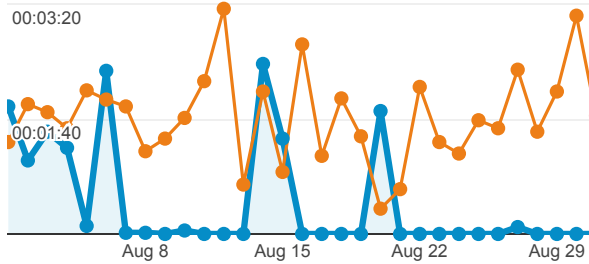

My Dashboard

Visits

Aug 1, 2012 - Aug 31, 2012

462

% of Total: 100.00% (462)

Jul 1, 2012 - Jul 31, 2012

3,587

% of Total: 100.00% (3,587)

Visits

● Visits (Aug 1, 2012 - Aug 31, 2012)

● Visits (Jul 1, 2012 - Jul 31, 2012)

Visits by Traffic Type

- **61.03% referral**
282 Visits
- **26.83% direct**
124 Visits
- **12.12% organic**
56 Visits

Visits and Pageviews by Mobile

Mobile	Visits	Pageviews
No		
Aug 1, 2012 - Aug 31, 2012	451	1,157
Jul 1, 2012 - Jul 31, 2012	3,493	9,064
% Change	-87.09%	-87.24%
Yes		
Aug 1, 2012 - Aug 31, 2012	11	13
Jul 1, 2012 - Jul 31, 2012	94	214
% Change	-88.30%	-93.93%

Avg. Visit Duration

● Avg. Visit Duration (Aug 1, 2012 - Aug 31, 2012)

● Avg. Visit Duration (Jul 1, 2012 - Jul 31, 2012)

Visits and Avg. Visit Duration by Country / Territory

Country / Territory	Visits	Avg. Visit Duration
United States		
Aug 1, 2012 - Aug 31, 2012	136	00:01:24
Jul 1, 2012 - Jul 31, 2012	925	00:02:20
% Change	-85.30%	-39.86%
Germany		
Aug 1, 2012 - Aug 31, 2012	79	00:00:30
Jul 1, 2012 - Jul 31, 2012	359	00:01:21
% Change	-77.99%	-62.87%
India		
Aug 1, 2012 - Aug 31, 2012	27	00:02:21
Jul 1, 2012 - Jul 31, 2012	164	00:01:11
% Change	-83.54%	99.37%
China		
Aug 1, 2012 - Aug 31, 2012	23	00:01:49
Jul 1, 2012 - Jul 31, 2012	180	00:01:17
% Change	-87.22%	40.57%
Canada		
Aug 1, 2012 - Aug 31, 2012	19	00:00:24
Jul 1, 2012 - Jul 31, 2012	104	00:00:57
% Change	-81.73%	-56.78%
United Kingdom		
Aug 1, 2012 - Aug 31, 2012	14	00:02:27
Jul 1, 2012 - Jul 31, 2012	118	00:01:59