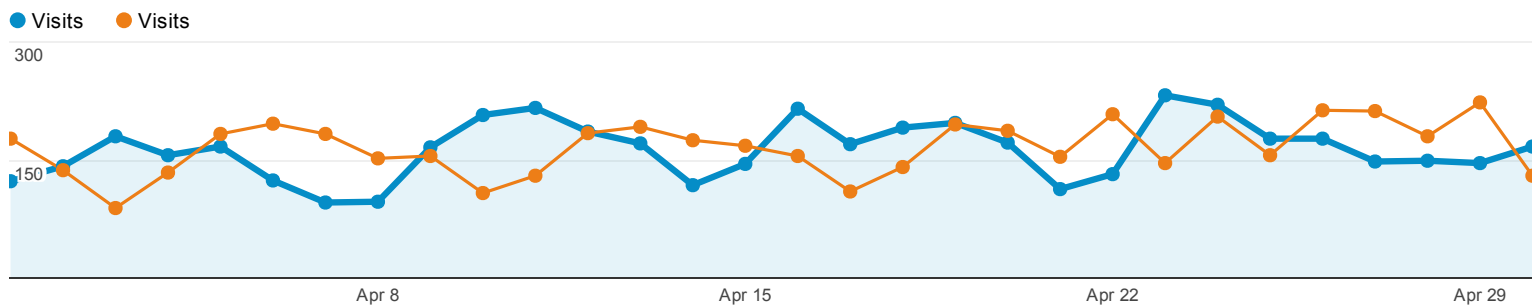

Visitors Overview

Apr 1, 2012 - Apr 30, 2012

100.00% of total visits

Mar 1, 2012 - Mar 31, 2012

100.00% of total visits

Overview

3,870 people visited this site

Visits: -3.51%
4,900 vs 5,078

Unique Visitors: -2.71%
3,870 vs 3,978

Pageviews: 2.35%
15,390 vs 15,037

Pages/Visit: 6.07%
3.14 vs 2.96

Avg. Visit Duration: -2.94%
00:02:22 vs 00:02:26

Bounce Rate: -2.92%
58.37% vs 60.12%

% New Visits: 0.85%
74.82% vs 74.18%

74.90% New Visitor
3,670 Visits

25.10% Returning Visitor
1,230 Visits

Language	Visits	% Visits
1. en-us		
Apr 1, 2012 - Apr 30, 2012	2,703	55.16%
Mar 1, 2012 - Mar 31, 2012	2,716	53.49%
% Change	-0.48%	3.14%
2. zh-cn		
Apr 1, 2012 - Apr 30, 2012	238	4.86%
Mar 1, 2012 - Mar 31, 2012	281	5.53%
% Change	-15.30%	-12.23%
3. fr		
Apr 1, 2012 - Apr 30, 2012	191	3.90%
Mar 1, 2012 - Mar 31, 2012	133	2.62%
% Change	43.61%	48.83%
4. en-gb		