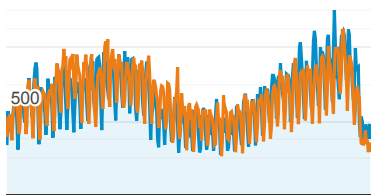

My Dashboard

Jan 1, 2019 - Dec 31, 2019
Compare to: Jan 1, 2018 - Dec 31, 2018

All Users
+0.00% Sessions

Visits

Jan 1, 2019 - Dec 31, 2019

158,026

% of Total: 100.00% (158,026)

Jan 1, 2018 - Dec 31, 2018

159,331

% of Total: 100.00% (159,331)

Visits

Jan 1, 2019 - Dec 31, 2019:

Sessions

Jan 1, 2018 - Dec 31, 2018:

Sessions

1,000

July 2019

Visits by Traffic Type

organic direct referral
twitter www.bit.ly/2mymMAh
Other

Jan 1, 2019 - Dec 31, 2019

Jan 1, 2018 - Dec 31, 2018

Avg. Visit Duration

Jan 1, 2019 - Dec 31, 2019: Avg. Session Duration

Jan 1, 2018 - Dec 31, 2018: Avg. Session Duration

4m

May 2019

September 2019

Visits and Avg. Visit Duration by Country / Territory

Country	Sessions	Avg. Session Duration
United States		
Jan 1, 2019 - Dec 31, 2019	36,641	00:01:21
Jan 1, 2018 - Dec 31, 2018	33,219	00:01:22
% Change	10.30%	-1.07%
India		
Jan 1, 2019 - Dec 31, 2019	29,583	00:01:27
Jan 1, 2018 - Dec 31, 2018	26,646	00:01:23
% Change	11.02%	4.89%
United Kingdom		
Jan 1, 2019 - Dec 31, 2019	6,494	00:01:19
Jan 1, 2018 - Dec 31, 2018	6,747	00:01:28
% Change	-3.75%	-10.16%
Germany		
Jan 1, 2019 - Dec 31, 2019	5,606	00:01:41
Jan 1, 2018 - Dec 31, 2018	6,572	00:01:28
% Change	-14.70%	15.24%
China		
Jan 1, 2019 - Dec 31, 2019	5,314	00:01:34
Jan 1, 2018 - Dec 31, 2018	3,428	00:02:11
% Change	55.02%	-28.31%
Canada		