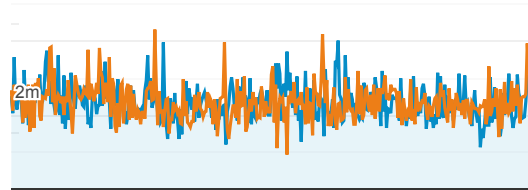

159,331

% of Total: 100.00% (159,331)

Visits

Jan 1, 2019 - Dec 31, 2019:

Sessions

Jan 1, 2018 - Dec 31, 2018:

Sessions

1,000

July 2019

Visits by Traffic Type

organic direct referral
twitter www.bit.ly/2mymMAh
Other

Jan 1, 2019 - Dec 31, 2019

Jan 1, 2018 - Dec 31, 2018

Avg. Visit Duration

Jan 1, 2019 - Dec 31, 2019: Avg. Session Duration

Jan 1, 2018 - Dec 31, 2018: Avg. Session Duration

4m

May 2019

September 2019

Visits and Avg. Visit Duration by Country / Territory

Country	Sessions	Avg. Session Duration
United States		
Jan 1, 2019 - Dec 31, 2019	36,641	00:01:21
Jan 1, 2018 - Dec 31, 2018	33,219	00:01:22
% Change	10.30%	-1.07%
India		
Jan 1, 2019 - Dec 31, 2019	29,583	00:01:27
Jan 1, 2018 - Dec 31, 2018	26,646	00:01:23
% Change	11.02%	4.89%
United Kingdom		
Jan 1, 2019 - Dec 31, 2019	6,494	00:01:19
Jan 1, 2018 - Dec 31, 2018	6,747	00:01:28
% Change	-3.75%	-10.16%
Germany		
Jan 1, 2019 - Dec 31, 2019	5,606	00:01:41
Jan 1, 2018 - Dec 31, 2018	6,572	00:01:28
% Change	-14.70%	15.24%
China		
Jan 1, 2019 - Dec 31, 2019	5,314	00:01:34
Jan 1, 2018 - Dec 31, 2018	3,428	00:02:11
% Change	55.02%	-28.31%
Canada		