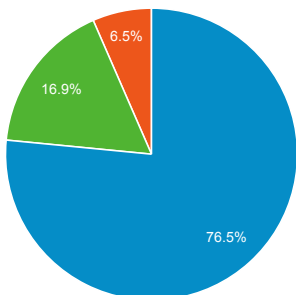

July 2019

Visits by Traffic Type

organic direct referral
twitter www.bit.ly/2mymMAh
Other

Jan 1, 2019 - Dec 31, 2019

Jan 1, 2018 - Dec 31, 2018

Avg. Visit Duration

Jan 1, 2019 - Dec 31, 2019: Avg. Session Duration

Jan 1, 2018 - Dec 31, 2018: Avg. Session Duration

4m

May 2019

September 2019

Visits and Avg. Visit Duration by Country / Territory

Country	Sessions	Avg. Session Duration
United States		
Jan 1, 2019 - Dec 31, 2019	36,641	00:01:21
Jan 1, 2018 - Dec 31, 2018	33,219	00:01:22
% Change	10.30%	-1.07%
India		
Jan 1, 2019 - Dec 31, 2019	29,583	00:01:27
Jan 1, 2018 - Dec 31, 2018	26,646	00:01:23
% Change	11.02%	4.89%
United Kingdom		
Jan 1, 2019 - Dec 31, 2019	6,494	00:01:19
Jan 1, 2018 - Dec 31, 2018	6,747	00:01:28
% Change	-3.75%	-10.16%
Germany		
Jan 1, 2019 - Dec 31, 2019	5,606	00:01:41
Jan 1, 2018 - Dec 31, 2018	6,572	00:01:28
% Change	-14.70%	15.24%
China		
Jan 1, 2019 - Dec 31, 2019	5,314	00:01:34
Jan 1, 2018 - Dec 31, 2018	3,428	00:02:11
% Change	55.02%	-28.31%
Canada		