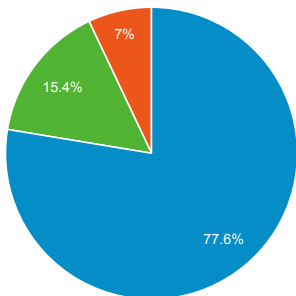

159,331

% of Total: 100.00% (159,331)

Visits

Jan 1, 2019 - Dec 31, 2019:

Sessions

Jan 1, 2018 - Dec 31, 2018:

Sessions

1,000

July 2019

Visits by Traffic Type

organic direct referral
twitter www.bit.ly/2mymMAh
Other

Jan 1, 2019 - Dec 31, 2019

Jan 1, 2018 - Dec 31, 2018

Avg. Visit Duration

Jan 1, 2019 - Dec 31, 2019: Avg. Session Duration

Jan 1, 2018 - Dec 31, 2018: Avg. Session Duration

4m

May 2019

September 2019

Visits and Avg. Visit Duration by Country / Territory

Country	Sessions	Avg. Session Duration
United States		
Jan 1, 2019 - Dec 31, 2019	36,641	00:01:21
Jan 1, 2018 - Dec 31, 2018	33,219	00:01:22
% Change	10.30%	-1.07%
India		
Jan 1, 2019 - Dec 31, 2019	29,583	00:01:27
Jan 1, 2018 - Dec 31, 2018	26,646	00:01:23
% Change	11.02%	4.89%
United Kingdom		
Jan 1, 2019 - Dec 31, 2019	6,494	00:01:19
Jan 1, 2018 - Dec 31, 2018	6,747	00:01:28
% Change	-3.75%	-10.16%
Germany		
Jan 1, 2019 - Dec 31, 2019	5,606	00:01:41
Jan 1, 2018 - Dec 31, 2018	6,572	00:01:28
% Change	-14.70%	15.24%
China		
Jan 1, 2019 - Dec 31, 2019	5,314	00:01:34
Jan 1, 2018 - Dec 31, 2018	3,428	00:02:11
% Change	55.02%	-28.31%
Canada		