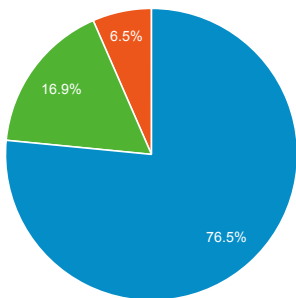

## Visits

Jan 1, 2018 - Dec 31, 2018

**159,331**

% of Total: 100.00% (159,331)

Jan 1, 2017 - Dec 31, 2017

**134,947**

% of Total: 100.00% (134,947)

## Visits and Visits

Jan 1, 2018 - Dec 31, 2018:

● Sessions

Jan 1, 2017 - Dec 31, 2017:

● Sessions

## Visits by Traffic Type

organic direct referral  
twitter www.bit.ly/2mymMAh  
Other

Jan 1, 2018 - Dec 31, 2018

Jan 1, 2017 - Dec 31, 2017