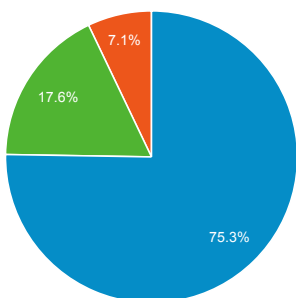

## Visits

Jan 1, 2018 - Dec 31, 2018

**159,331**

% of Total: 100.00% (159,331)

Jan 1, 2017 - Dec 31, 2017

**134,947**

% of Total: 100.00% (134,947)

## Visits and Visits

Jan 1, 2018 - Dec 31, 2018:

● Sessions

Jan 1, 2017 - Dec 31, 2017:

● Sessions

## Visits by Traffic Type

organic direct referral  
twitter www.bit.ly/2mymMAh  
Other

Jan 1, 2018 - Dec 31, 2018

Jan 1, 2017 - Dec 31, 2017