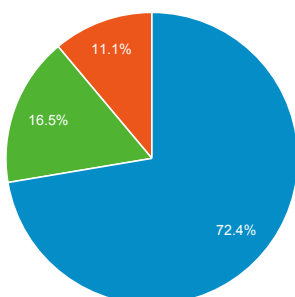

My Dashboard

Jan 1, 2017 - Dec 31, 2017
Compare to: Jan 1, 2016 - Dec 31, 2016

All Users
+0.00% Sessions

Visits

Jan 1, 2017 - Dec 31, 2017

134,947

% of Total: 100.00% (134,947)

Jan 1, 2016 - Dec 31, 2016

110,085

% of Total: 100.00% (110,085)

Visits

Jan 1, 2017 - Dec 31, 2017:

● Sessions

Jan 1, 2016 - Dec 31, 2016:

● Sessions

1,000

Visits by Traffic Type

■ organic ■ direct ■ referral
■ twitter
■ www.JSMiningStatistics.com [585604]
■ Other

Jan 1, 2017 - Dec 31, 2017

Jan 1, 2016 - Dec 31, 2016

Avg. Visit Duration

Jan 1, 2017 - Dec 31, 2017: ● Avg. Session Duration

Jan 1, 2016 - Dec 31, 2016: ● Avg. Session Duration

Visits and Avg. Visit Duration by Country / Territory

Country	Sessions	Avg. Session Duration
United States		
Jan 1, 2017 - Dec 31, 2017	29,740	00:01:39
Jan 1, 2016 - Dec 31, 2016	24,711	00:01:50
% Change	20.35%	-9.85%
India		
Jan 1, 2017 - Dec 31, 2017	20,567	00:01:23
Jan 1, 2016 - Dec 31, 2016	15,154	00:01:22
% Change	35.72%	1.64%
Germany		
Jan 1, 2017 - Dec 31, 2017	5,478	00:01:37
Jan 1, 2016 - Dec 31, 2016	4,577	00:02:01
% Change	19.69%	-19.83%
United Kingdom		
Jan 1, 2017 - Dec 31, 2017	5,427	00:01:27
Jan 1, 2016 - Dec 31, 2016	4,272	00:01:38
% Change	27.04%	-11.18%
Canada		
Jan 1, 2017 - Dec 31, 2017	4,599	00:01:44
Jan 1, 2016 - Dec 31, 2016	3,602	00:02:01
% Change	27.68%	-14.67%