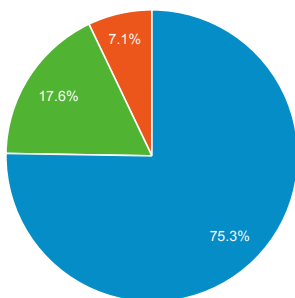

My Dashboard

Jan 1, 2017 - Dec 31, 2017
Compare to: Jan 1, 2016 - Dec 31, 2016

All Users
+0.00% Sessions

Visits

Jan 1, 2017 - Dec 31, 2017

134,947

% of Total: 100.00% (134,947)

Jan 1, 2016 - Dec 31, 2016

110,085

% of Total: 100.00% (110,085)

Visits

Jan 1, 2017 - Dec 31, 2017:

● Sessions

Jan 1, 2016 - Dec 31, 2016:

● Sessions

1,000

Visits by Traffic Type

■ organic ■ direct ■ referral
■ twitter
■ www.JSMiningStatistics.com [585604]
■ Other

Jan 1, 2017 - Dec 31, 2017

Jan 1, 2016 - Dec 31, 2016

Avg. Visit Duration

Jan 1, 2017 - Dec 31, 2017: ● Avg. Session Duration

Jan 1, 2016 - Dec 31, 2016: ● Avg. Session Duration

Visits and Avg. Visit Duration by Country / Territory

Country	Sessions	Avg. Session Duration
United States		
Jan 1, 2017 - Dec 31, 2017	29,740	00:01:39
Jan 1, 2016 - Dec 31, 2016	24,711	00:01:50
% Change	20.35%	-9.85%
India		
Jan 1, 2017 - Dec 31, 2017	20,567	00:01:23
Jan 1, 2016 - Dec 31, 2016	15,154	00:01:22
% Change	35.72%	1.64%
Germany		
Jan 1, 2017 - Dec 31, 2017	5,478	00:01:37
Jan 1, 2016 - Dec 31, 2016	4,577	00:02:01
% Change	19.69%	-19.83%
United Kingdom		
Jan 1, 2017 - Dec 31, 2017	5,427	00:01:27
Jan 1, 2016 - Dec 31, 2016	4,272	00:01:38
% Change	27.04%	-11.18%
Canada		
Jan 1, 2017 - Dec 31, 2017	4,599	00:01:44
Jan 1, 2016 - Dec 31, 2016	3,602	00:02:01
% Change	27.68%	-14.67%