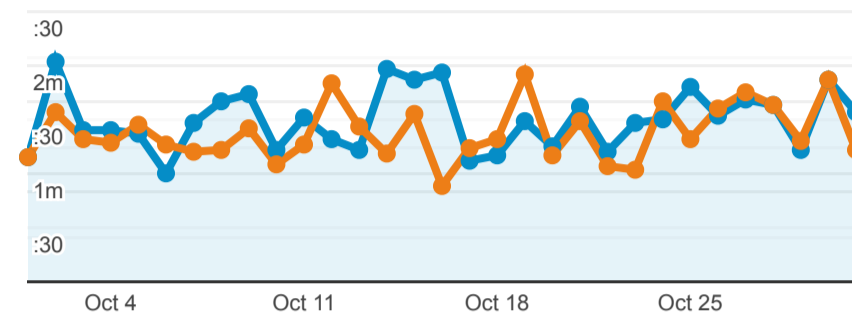

Aug 31, 2021 - Sep 30, 2021

**Visits and Pageviews by Mobile**

Mobile (Including Tablet)	Sessions	Pageviews
No		
Oct 1, 2021 - Oct 31, 2021	9,829	17,694
Aug 31, 2021 - Sep 30, 2021	9,330	16,577
<b>% Change</b>	<b>5.35%</b>	<b>6.74%</b>
Yes		
Oct 1, 2021 - Oct 31, 2021	3,071	4,224
Aug 31, 2021 - Sep 30, 2021	3,732	5,299
<b>% Change</b>	<b>-17.71%</b>	<b>-20.29%</b>

**Avg. Visit Duration**

Oct 1, 2021 - Oct 31, 2021: Avg. Session Duration

Aug 31, 2021 - Sep 30, 2021: Avg. Session Duration

**Visits and Avg. Visit Duration by Country / Territory**

Country	Sessions	Avg. Session Duration
<b>United States</b>		
Oct 1, 2021 - Oct 31, 2021	2,800	00:01:14
Aug 31, 2021 - Sep 30, 2021	2,716	00:01:02
<b>% Change</b>	<b>3.09%</b>	<b>19.39%</b>
<b>India</b>		
Oct 1, 2021 - Oct 31, 2021	2,388	00:01:33
Aug 31, 2021 - Sep 30, 2021	2,996	00:01:13
<b>% Change</b>	<b>-20.29%</b>	<b>28.28%</b>
<b>China</b>		
Oct 1, 2021 - Oct 31, 2021	1,334	00:00:27
Aug 31, 2021 - Sep 30, 2021	1,340	00:00:40
<b>% Change</b>	<b>-0.45%</b>	<b>-31.33%</b>
<b>Germany</b>		
Oct 1, 2021 - Oct 31, 2021	355	00:01:53
Aug 31, 2021 - Sep 30, 2021	329	00:01:44
<b>% Change</b>	<b>7.90%</b>	<b>8.88%</b>
<b>United Kingdom</b>		
Oct 1, 2021 - Oct 31, 2021	326	00:01:20
Aug 31, 2021 - Sep 30, 2021	248	00:01:20
<b>% Change</b>	<b>31.45%</b>	<b>0.20%</b>
<b>Canada</b>		
Oct 1, 2021 - Oct 31, 2021	324	00:01:41
Aug 31, 2021 - Sep 30, 2021	259	00:01:17
<b>% Change</b>	<b>25.10%</b>	<b>31.21%</b>
<b>Philippines</b>		
Oct 1, 2021 - Oct 31, 2021	250	00:01:09
Aug 31, 2021 - Sep 30, 2021	206	00:01:10
<b>% Change</b>	<b>21.36%</b>	<b>-1.47%</b>
<b>Iran</b>		
Oct 1, 2021 - Oct 31, 2021	195	00:03:35
Aug 31, 2021 - Sep 30, 2021	204	00:04:53
<b>% Change</b>	<b>-4.41%</b>	<b>-26.53%</b>
<b>France</b>		
Oct 1, 2021 - Oct 31, 2021	192	00:01:30
Aug 31, 2021 - Sep 30, 2021	166	00:01:04
<b>% Change</b>	<b>15.66%</b>	<b>40.09%</b>
<b>Netherlands</b>		
Oct 1, 2021 - Oct 31, 2021	186	00:00:46