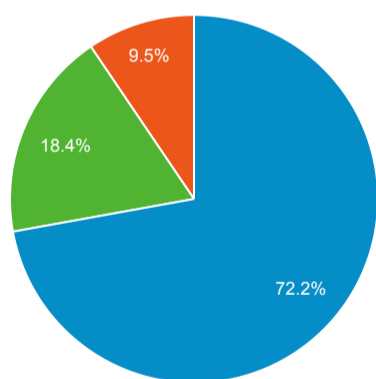

Aug 31, 2021 - Sep 30, 2021