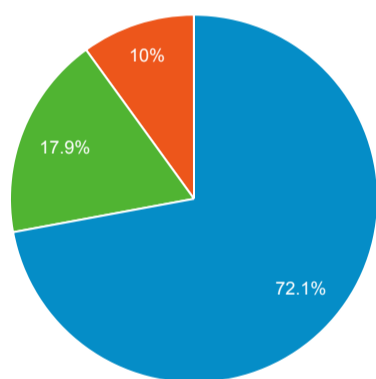

**13,062**

% of Total: 100.00% (13,062)

**Visits and Visits**

Oct 1, 2021 - Oct 31, 2021: Sessions

Aug 31, 2021 - Sep 30, 2021: Sessions

**Visits by Traffic Type**

organic direct referral social

Oct 1, 2021 - Oct 31, 2021

**Avg. Visit Duration**

Oct 1, 2021 - Oct 31, 2021: Avg. Session Duration

Aug 31, 2021 - Sep 30, 2021: Avg. Session Duration

**Visits and Avg. Visit Duration by Country / Territory**

Country	Sessions	Avg. Session Duration
<b>United States</b>		
Oct 1, 2021 - Oct 31, 2021	2,800	00:01:14
Aug 31, 2021 - Sep 30, 2021	2,716	00:01:02
<b>% Change</b>	<b>3.09%</b>	<b>19.39%</b>
<b>India</b>		
Oct 1, 2021 - Oct 31, 2021	2,388	00:01:33
Aug 31, 2021 - Sep 30, 2021	2,996	00:01:13
<b>% Change</b>	<b>-20.29%</b>	<b>28.28%</b>
<b>China</b>		
Oct 1, 2021 - Oct 31, 2021	1,334	00:00:27
Aug 31, 2021 - Sep 30, 2021	1,340	00:00:40
<b>% Change</b>	<b>-0.45%</b>	<b>-31.33%</b>
<b>Germany</b>		
Oct 1, 2021 - Oct 31, 2021	355	00:01:53
Aug 31, 2021 - Sep 30, 2021	329	00:01:44
<b>% Change</b>	<b>7.90%</b>	<b>8.88%</b>
<b>United Kingdom</b>		
Oct 1, 2021 - Oct 31, 2021	326	00:01:20
Aug 31, 2021 - Sep 30, 2021	248	00:01:20
<b>% Change</b>	<b>31.45%</b>	<b>0.20%</b>
<b>Canada</b>		
Oct 1, 2021 - Oct 31, 2021	324	00:01:41
Aug 31, 2021 - Sep 30, 2021	259	00:01:17
<b>% Change</b>	<b>25.10%</b>	<b>31.21%</b>
<b>Philippines</b>		
Oct 1, 2021 - Oct 31, 2021	250	00:01:09
Aug 31, 2021 - Sep 30, 2021	206	00:01:10
<b>% Change</b>	<b>21.36%</b>	<b>-1.47%</b>
<b>Iran</b>		
Oct 1, 2021 - Oct 31, 2021	195	00:03:35
Aug 31, 2021 - Sep 30, 2021	204	00:04:53
<b>% Change</b>	<b>-4.41%</b>	<b>-26.53%</b>
<b>France</b>		
Oct 1, 2021 - Oct 31, 2021	192	00:01:30
Aug 31, 2021 - Sep 30, 2021	166	00:01:04
<b>% Change</b>	<b>15.66%</b>	<b>40.09%</b>
<b>Netherlands</b>		
Oct 1, 2021 - Oct 31, 2021	186	00:00:46