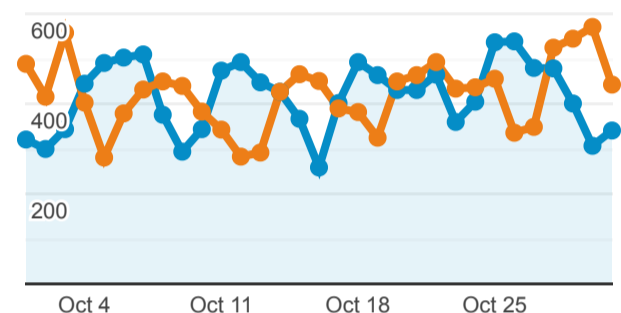

**My Dashboard**

Oct 1, 2021 - Oct 31, 2021  
Compare to: Aug 31, 2021 - Sep 30, 2021

All Users  
+0.00% Sessions

**Visits**

Oct 1, 2021 - Oct 31, 2021

**12,900**

% of Total: 100.00% (12,900)

Aug 31, 2021 - Sep 30, 2021

**13,062**

% of Total: 100.00% (13,062)

**Visits and Visits**

Oct 1, 2021 - Oct 31, 2021: Sessions

Aug 31, 2021 - Sep 30, 2021: Sessions

**Visits by Traffic Type**

organic direct referral social

Oct 1, 2021 - Oct 31, 2021

Aug 31, 2021 - Sep 30, 2021

**Visits and Pageviews by Mobile**

Mobile (Including Tablet)	Sessions	Pageviews
No		
Oct 1, 2021 - Oct 31, 2021	9,829	17,694
Aug 31, 2021 - Sep 30, 2021	9,330	16,577
<b>% Change</b>	<b>5.35%</b>	<b>6.74%</b>
Yes		
Oct 1, 2021 - Oct 31, 2021	3,071	4,224
Aug 31, 2021 - Sep 30, 2021	3,732	5,299
<b>% Change</b>	<b>-17.71%</b>	<b>-20.29%</b>