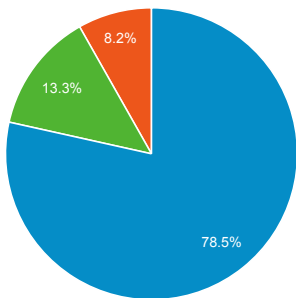

My Dashboard

Oct 1, 2020 - Oct 31, 2020
Compare to: Aug 31, 2020 - Sep 30, 2020

All Users
+0.00% Sessions

Visits

Oct 1, 2020 - Oct 31, 2020

16,049
% of Total: 100.00% (16,049)

Aug 31, 2020 - Sep 30, 2020

15,771
% of Total: 100.00% (15,771)

Visits

Oct 1, 2020 - Oct 31, 2020:

Sessions

Aug 31, 2020 - Sep 30, 2020:

Sessions

Visits by Traffic Type

organic direct referral

Oct 1, 2020 - Oct 31, 2020

Country	Sessions	Avg. Session Duration
India		
Oct 1, 2020 - Oct 31, 2020	3,690	00:01:35
Aug 31, 2020 - Sep 30, 2020	4,515	00:01:24
% Change	-18.27%	13.41%
United States		
Oct 1, 2020 - Oct 31, 2020	3,625	00:01:13
Aug 31, 2020 - Sep 30, 2020	3,104	00:01:21
% Change	16.78%	-10.67%
China		
Oct 1, 2020 - Oct 31, 2020	938	00:00:39
Aug 31, 2020 - Sep 30, 2020	1,042	00:00:55
% Change	-9.98%	-29.04%
Canada		
Oct 1, 2020 - Oct 31, 2020	664	00:02:26
Aug 31, 2020 - Sep 30, 2020	440	00:01:49
% Change	50.91%	33.94%
United Kingdom		
Oct 1, 2020 - Oct 31, 2020	387	00:00:52
Aug 31, 2020 - Sep 30, 2020	351	00:01:08
% Change	10.26%	-22.70%