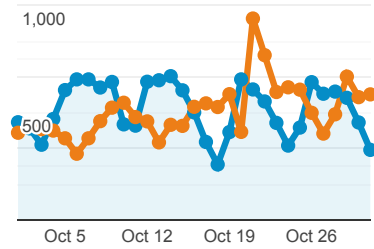

My Dashboard

Oct 1, 2020 - Oct 31, 2020
Compare to: Aug 31, 2020 - Sep 30, 2020

All Users
+0.00% Sessions

Visits

Oct 1, 2020 - Oct 31, 2020

16,049
% of Total: 100.00% (16,049)

Aug 31, 2020 - Sep 30, 2020

15,771
% of Total: 100.00% (15,771)

Visits

Oct 1, 2020 - Oct 31, 2020:

Sessions

Aug 31, 2020 - Sep 30, 2020:

Sessions

Visits by Traffic Type

organic direct referral

Oct 1, 2020 - Oct 31, 2020

Aug 31, 2020 - Sep 30, 2020

Visits and Pageviews by Mobile

Mobile

Avg. Visit Duration

Oct 1, 2020 - Oct 31, 2020: Avg. Session Duration

Aug 31, 2020 - Sep 30, 2020: Avg. Session Duration

Visits and Avg. Visit Duration by Country / Territory

Country	Sessions	Avg. Session Duration
India		
Oct 1, 2020 - Oct 31, 2020	3,690	00:01:35
Aug 31, 2020 - Sep 30, 2020	4,515	00:01:24
% Change	-18.27%	13.41%
United States		
Oct 1, 2020 - Oct 31, 2020	3,625	00:01:13
Aug 31, 2020 - Sep 30, 2020	3,104	00:01:21
% Change	16.78%	-10.67%
China		
Oct 1, 2020 - Oct 31, 2020	938	00:00:39
Aug 31, 2020 - Sep 30, 2020	1,042	00:00:55
% Change	-9.98%	-29.04%
Canada		
Oct 1, 2020 - Oct 31, 2020	664	00:02:26
Aug 31, 2020 - Sep 30, 2020	440	00:01:49
% Change	50.91%	33.94%
United Kingdom		
Oct 1, 2020 - Oct 31, 2020	387	00:00:52
Aug 31, 2020 - Sep 30, 2020	351	00:01:08
% Change	10.26%	-22.70%