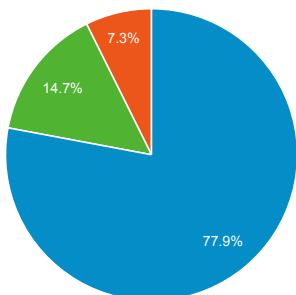

My Dashboard

Oct 1, 2020 - Oct 31, 2020
Compare to: Aug 31, 2020 - Sep 30, 2020

All Users
+0.00% Sessions

Visits

Oct 1, 2020 - Oct 31, 2020

16,049
% of Total: 100.00% (16,049)

Aug 31, 2020 - Sep 30, 2020

15,771
% of Total: 100.00% (15,771)

Visits

Oct 1, 2020 - Oct 31, 2020:

Sessions

Aug 31, 2020 - Sep 30, 2020:

Sessions

Visits by Traffic Type

organic direct referral

Oct 1, 2020 - Oct 31, 2020

Aug 31, 2020 - Sep 30, 2020

Visits and Pageviews by Mobile

Mobile

Avg. Visit Duration

Oct 1, 2020 - Oct 31, 2020: Avg. Session Duration

Aug 31, 2020 - Sep 30, 2020: Avg. Session Duration

Visits and Avg. Visit Duration by Country / Territory

Country	Sessions	Avg. Session Duration
India		
Oct 1, 2020 - Oct 31, 2020	3,690	00:01:35
Aug 31, 2020 - Sep 30, 2020	4,515	00:01:24
% Change	-18.27%	13.41%
United States		
Oct 1, 2020 - Oct 31, 2020	3,625	00:01:13
Aug 31, 2020 - Sep 30, 2020	3,104	00:01:21
% Change	16.78%	-10.67%
China		
Oct 1, 2020 - Oct 31, 2020	938	00:00:39
Aug 31, 2020 - Sep 30, 2020	1,042	00:00:55
% Change	-9.98%	-29.04%
Canada		
Oct 1, 2020 - Oct 31, 2020	664	00:02:26
Aug 31, 2020 - Sep 30, 2020	440	00:01:49
% Change	50.91%	33.94%
United Kingdom		
Oct 1, 2020 - Oct 31, 2020	387	00:00:52
Aug 31, 2020 - Sep 30, 2020	351	00:01:08
% Change	10.26%	-22.70%

Germany

% New Visits

Oct 1, 2020 - Oct 31, 2020

79.70%
Avg for View: 79.70% (0.00%)

Aug 31, 2020 - Sep 30, 2020

79.04%
Avg for View: 79.04% (0.00%)

Unique Visitors

Oct 1, 2020 - Oct 31, 2020

13,186
% of Total: 100.00% (13,186)

Aug 31, 2020 - Sep 30, 2020

12,940
% of Total: 100.00% (12,940)

Pageviews

Oct 1, 2020 - Oct 31, 2020

28,814
% of Total: 100.00% (28,814)

Aug 31, 2020 - Sep 30, 2020

26,006
% of Total: 100.00% (26,006)

Pages / Visit

Oct 1, 2020 - Oct 31, 2020

1.80
Avg for View: 1.80 (0.00%)

Aug 31, 2020 - Sep 30, 2020

1.65
Avg for View: 1.65 (0.00%)

Avg. Time on Page

Oct 1, 2020 - Oct 31, 2020