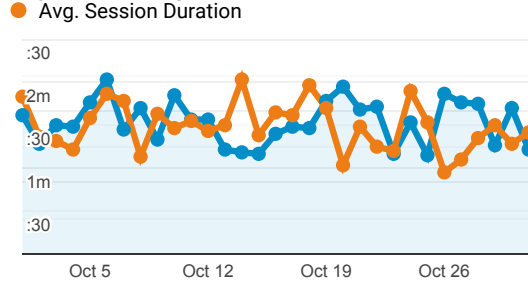

My Dashboard

Oct 1, 2020 - Oct 31, 2020
Compare to: Aug 31, 2020 - Sep 30, 2020

All Users
+0.00% Sessions

Visits

Oct 1, 2020 - Oct 31, 2020

16,049
% of Total: 100.00% (16,049)

Aug 31, 2020 - Sep 30, 2020

15,771
% of Total: 100.00% (15,771)

Visits

Oct 1, 2020 - Oct 31, 2020:

Sessions

Aug 31, 2020 - Sep 30, 2020:

Sessions

Visits by Traffic Type

organic direct referral

Oct 1, 2020 - Oct 31, 2020

Aug 31, 2020 - Sep 30, 2020

Visits and Pageviews by Mobile

Mobile

Avg. Visit Duration

Oct 1, 2020 - Oct 31, 2020: Avg. Session Duration

Aug 31, 2020 - Sep 30, 2020: Avg. Session Duration

Visits and Avg. Visit Duration by Country / Territory

Country	Sessions	Avg. Session Duration
India		
Oct 1, 2020 - Oct 31, 2020	3,690	00:01:35
Aug 31, 2020 - Sep 30, 2020	4,515	00:01:24
% Change	-18.27%	13.41%
United States		
Oct 1, 2020 - Oct 31, 2020	3,625	00:01:13
Aug 31, 2020 - Sep 30, 2020	3,104	00:01:21
% Change	16.78%	-10.67%
China		
Oct 1, 2020 - Oct 31, 2020	938	00:00:39
Aug 31, 2020 - Sep 30, 2020	1,042	00:00:55
% Change	-9.98%	-29.04%
Canada		
Oct 1, 2020 - Oct 31, 2020	664	00:02:26
Aug 31, 2020 - Sep 30, 2020	440	00:01:49
% Change	50.91%	33.94%
United Kingdom		
Oct 1, 2020 - Oct 31, 2020	387	00:00:52
Aug 31, 2020 - Sep 30, 2020	351	00:01:08
% Change	10.26%	-22.70%