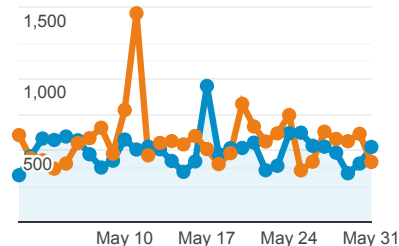

My Dashboard

May 1, 2021 - May 31, 2021
Compare to: Mar 31, 2021 - Apr 30, 2021

All Users
+0.00% Sessions

Visits

May 1, 2021 - May 31, 2021

15,465

% of Total: 100.00% (15,465)

Mar 31, 2021 - Apr 30, 2021

17,846

% of Total: 100.00% (17,846)

Visits

May 1, 2021 - May 31, 2021:

● Sessions

Mar 31, 2021 - Apr 30, 2021:

● Sessions

Visits by Traffic Type

organic direct referral
Get-Paid-For-Imprissions

May 1, 2021 - May 31, 2021

Mar 31, 2021 - Apr 30, 2021

Avg. Visit Duration

May 1, 2021 - May 31, 2021: ● Avg. Session Duration

Mar 31, 2021 - Apr 30, 2021: ● Avg. Session Duration

Visits and Avg. Visit Duration by Country / Territory

Country	Sessions	Avg. Session Duration
India		
May 1, 2021 - May 31, 2021	3,581	00:01:18
Mar 31, 2021 - Apr 30, 2021	4,361	00:01:16
% Change	-17.89%	3.38%
United States		
May 1, 2021 - May 31, 2021	2,441	00:01:21
Mar 31, 2021 - Apr 30, 2021	3,356	00:01:06
% Change	-27.26%	23.49%
China		
May 1, 2021 - May 31, 2021	1,317	00:00:42
Mar 31, 2021 - Apr 30, 2021	1,228	00:00:43
% Change	7.25%	-3.64%
Germany		
May 1, 2021 - May 31, 2021	521	00:02:07
Mar 31, 2021 - Apr 30, 2021	562	00:01:53
% Change	-7.30%	12.63%
Turkey		
May 1, 2021 - May 31, 2021	458	00:01:22
Mar 31, 2021 - Apr 30, 2021	395	00:01:05
% Change	15.95%	26.59%
United Kingdom		