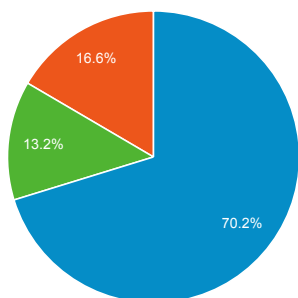

My Dashboard

May 1, 2021 - May 31, 2021
Compare to: Mar 31, 2021 - Apr 30, 2021

All Users
+0.00% Sessions

Visits

May 1, 2021 - May 31, 2021

15,465

% of Total: 100.00% (15,465)

Mar 31, 2021 - Apr 30, 2021

17,846

% of Total: 100.00% (17,846)

Visits

May 1, 2021 - May 31, 2021:

● Sessions

Mar 31, 2021 - Apr 30, 2021:

● Sessions

Visits by Traffic Type

organic direct referral
Get-Paid-For-Imprissions

May 1, 2021 - May 31, 2021

Mar 31, 2021 - Apr 30, 2021

Avg. Visit Duration

May 1, 2021 - May 31, 2021: ● Avg. Session Duration

Mar 31, 2021 - Apr 30, 2021: ● Avg. Session Duration

Visits and Avg. Visit Duration by Country / Territory

Country	Sessions	Avg. Session Duration
India		
May 1, 2021 - May 31, 2021	3,581	00:01:18
Mar 31, 2021 - Apr 30, 2021	4,361	00:01:16
% Change	-17.89%	3.38%
United States		
May 1, 2021 - May 31, 2021	2,441	00:01:21
Mar 31, 2021 - Apr 30, 2021	3,356	00:01:06
% Change	-27.26%	23.49%
China		
May 1, 2021 - May 31, 2021	1,317	00:00:42
Mar 31, 2021 - Apr 30, 2021	1,228	00:00:43
% Change	7.25%	-3.64%
Germany		
May 1, 2021 - May 31, 2021	521	00:02:07
Mar 31, 2021 - Apr 30, 2021	562	00:01:53
% Change	-7.30%	12.63%
Turkey		
May 1, 2021 - May 31, 2021	458	00:01:22
Mar 31, 2021 - Apr 30, 2021	395	00:01:05
% Change	15.95%	26.59%
United Kingdom		