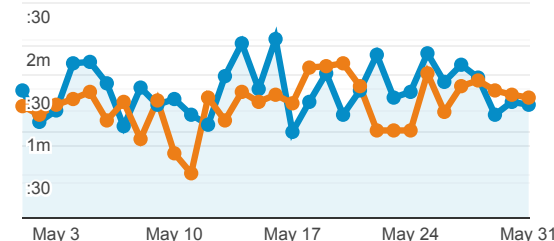

17,846

% of Total: 100.00% (17,846)

Visits

May 1, 2021 - May 31, 2021:

● Sessions

Mar 31, 2021 - Apr 30, 2021:

● Sessions

Visits by Traffic Type

organic direct referral
Get-Paid-For-Imprissions

May 1, 2021 - May 31, 2021

Mar 31, 2021 - Apr 30, 2021

Avg. Visit Duration

May 1, 2021 - May 31, 2021: ● Avg. Session Duration

Mar 31, 2021 - Apr 30, 2021: ● Avg. Session Duration

Visits and Avg. Visit Duration by Country / Territory

Country	Sessions	Avg. Session Duration
India		
May 1, 2021 - May 31, 2021	3,581	00:01:18
Mar 31, 2021 - Apr 30, 2021	4,361	00:01:16
% Change	-17.89%	3.38%
United States		
May 1, 2021 - May 31, 2021	2,441	00:01:21
Mar 31, 2021 - Apr 30, 2021	3,356	00:01:06
% Change	-27.26%	23.49%
China		
May 1, 2021 - May 31, 2021	1,317	00:00:42
Mar 31, 2021 - Apr 30, 2021	1,228	00:00:43
% Change	7.25%	-3.64%
Germany		
May 1, 2021 - May 31, 2021	521	00:02:07
Mar 31, 2021 - Apr 30, 2021	562	00:01:53
% Change	-7.30%	12.63%
Turkey		
May 1, 2021 - May 31, 2021	458	00:01:22
Mar 31, 2021 - Apr 30, 2021	395	00:01:05
% Change	15.95%	26.59%
United Kingdom		

% New Visits

May 1, 2021 - May 31, 2021

77.16%

Avg for View: 77.16% (0.00%)

Mar 31, 2021 - Apr 30, 2021

78.45%

Avg for View: 78.45% (0.00%)

Unique Visitors