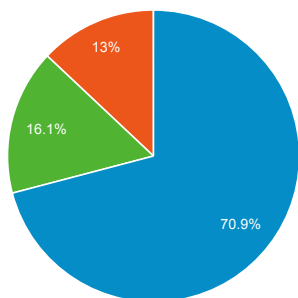

My Dashboard

May 1, 2021 - May 31, 2021
Compare to: Mar 31, 2021 - Apr 30, 2021

All Users
+0.00% Sessions

Visits

May 1, 2021 - May 31, 2021

15,465

% of Total: 100.00% (15,465)

Mar 31, 2021 - Apr 30, 2021

17,846

% of Total: 100.00% (17,846)

Visits

May 1, 2021 - May 31, 2021:

● Sessions

Mar 31, 2021 - Apr 30, 2021:

● Sessions

Visits by Traffic Type

organic direct referral
Get-Paid-For-Imprissions

May 1, 2021 - May 31, 2021

Mar 31, 2021 - Apr 30, 2021

Avg. Visit Duration

May 1, 2021 - May 31, 2021: ● Avg. Session Duration

Mar 31, 2021 - Apr 30, 2021: ● Avg. Session Duration

Visits and Avg. Visit Duration by Country / Territory

Country	Sessions	Avg. Session Duration
India		
May 1, 2021 - May 31, 2021	3,581	00:01:18
Mar 31, 2021 - Apr 30, 2021	4,361	00:01:16
% Change	-17.89%	3.38%
United States		
May 1, 2021 - May 31, 2021	2,441	00:01:21
Mar 31, 2021 - Apr 30, 2021	3,356	00:01:06
% Change	-27.26%	23.49%
China		
May 1, 2021 - May 31, 2021	1,317	00:00:42
Mar 31, 2021 - Apr 30, 2021	1,228	00:00:43
% Change	7.25%	-3.64%
Germany		
May 1, 2021 - May 31, 2021	521	00:02:07
Mar 31, 2021 - Apr 30, 2021	562	00:01:53
% Change	-7.30%	12.63%
Turkey		
May 1, 2021 - May 31, 2021	458	00:01:22
Mar 31, 2021 - Apr 30, 2021	395	00:01:05
% Change	15.95%	26.59%
United Kingdom		