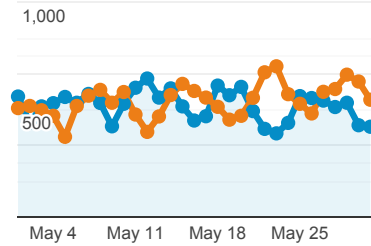

### Visits

May 1, 2020 - May 31, 2020

**16,057**

% of Total: 100.00% (16,057)

Mar 31, 2020 - Apr 30, 2020

**16,762**

% of Total: 100.00% (16,762)

### Visits and Visits

May 1, 2020 - May 31, 2020:

● Sessions

Mar 31, 2020 - Apr 30, 2020:

● Sessions

### Visits by Traffic Type

■ organic ■ direct ■ referral

May 1, 2020 - May 31, 2020

Mar 31, 2020 - Apr 30, 2020

### Visits and Avg. Visit Duration by Country / Territory

Country	Sessions	Avg. Session Duration
United States		
May 1, 2020 - May 31, 2020	3,265	00:01:14
Mar 31, 2020 - Apr 30, 2020	4,530	00:01:23
% Change	-27.92%	-11.60%
India		
May 1, 2020 - May 31, 2020	2,516	00:01:20
Mar 31, 2020 - Apr 30, 2020	2,544	00:01:43
% Change	-1.10%	-22.45%
Turkey		
May 1, 2020 - May 31, 2020	797	00:02:32
Mar 31, 2020 - Apr 30, 2020	404	00:01:26
% Change	97.28%	76.97%
United Kingdom		
May 1, 2020 - May 31, 2020	639	00:01:14
Mar 31, 2020 - Apr 30, 2020	562	00:02:07
% Change	13.70%	-41.31%
Egypt		
May 1, 2020 - May 31, 2020	590	00:01:26
Mar 31, 2020 - Apr 30, 2020	165	00:03:32
% Change	257.58%	-59.68%
Germany		