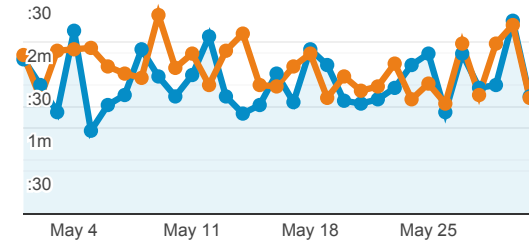

### Visits and Visits

May 1, 2020 - May 31, 2020:

● Sessions

Mar 31, 2020 - Apr 30, 2020:

● Sessions

### Visits by Traffic Type

■ organic ■ direct ■ referral

May 1, 2020 - May 31, 2020

Mar 31, 2020 - Apr 30, 2020

### Visits and Pageviews by Mobile

Mobile

### Avg. Visit Duration

May 1, 2020 - May 31, 2020: ● Avg. Session Duration

Mar 31, 2020 - Apr 30, 2020: ● Avg. Session Duration