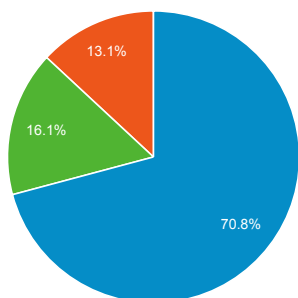

### Visits

Jun 1, 2021 - Jun 30, 2021

**14,639**  
% of Total: 100.00% (14,639)

May 2, 2021 - May 31, 2021

**15,141**  
% of Total: 100.00% (15,141)

### Visits and Visits

Jun 1, 2021 - Jun 30, 2021:

● Sessions

May 2, 2021 - May 31, 2021:

● Sessions

### Visits by Traffic Type

organic direct referral  
Get-Paid-For-Impressions

Jun 1, 2021 - Jun 30, 2021

May 2, 2021 - May 31, 2021

### Visits and Pageviews by Mobile