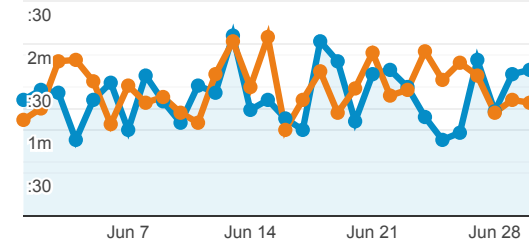

### Visits and Visits

Jun 1, 2021 - Jun 30, 2021:

● Sessions

May 2, 2021 - May 31, 2021:

● Sessions

### Visits by Traffic Type

organic direct referral  
Get-Paid-For-Impressions

Jun 1, 2021 - Jun 30, 2021

May 2, 2021 - May 31, 2021

### Visits and Pageviews by Mobile

### Avg. Visit Duration

Jun 1, 2021 - Jun 30, 2021: ● Avg. Session Duration

May 2, 2021 - May 31, 2021: ● Avg. Session Duration