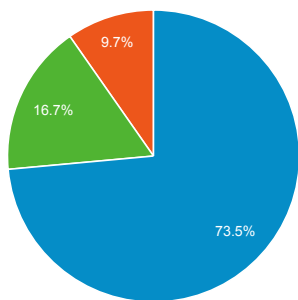

### Visits

Jun 1, 2021 - Jun 30, 2021

**14,639**  
% of Total: 100.00% (14,639)

May 2, 2021 - May 31, 2021

**15,141**  
% of Total: 100.00% (15,141)

### Visits and Visits

Jun 1, 2021 - Jun 30, 2021:

● Sessions

May 2, 2021 - May 31, 2021:

● Sessions

### Visits by Traffic Type

organic direct referral  
Get-Paid-For-Impressions

Jun 1, 2021 - Jun 30, 2021

May 2, 2021 - May 31, 2021

### Visits and Pageviews by Mobile