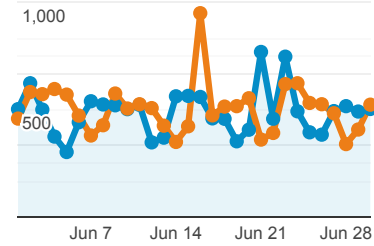

## My Dashboard

Jun 1, 2021 - Jun 30, 2021  
Compare to: May 2, 2021 - May 31, 2021

All Users  
+0.00% Sessions

### Visits

Jun 1, 2021 - Jun 30, 2021

**14,639**  
% of Total: 100.00% (14,639)

May 2, 2021 - May 31, 2021

**15,141**  
% of Total: 100.00% (15,141)

### Visits and Visits

Jun 1, 2021 - Jun 30, 2021:

● Sessions

May 2, 2021 - May 31, 2021:

● Sessions

### Visits by Traffic Type

organic direct referral  
Get-Paid-For-Impressions

Jun 1, 2021 - Jun 30, 2021

May 2, 2021 - May 31, 2021