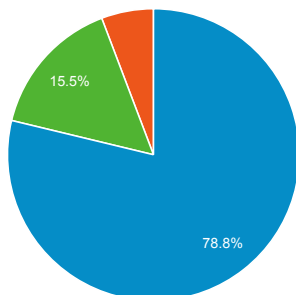

Visits

Jun 1, 2019 - Jun 30, 2019:

● Sessions

May 2, 2019 - May 31, 2019:

● Sessions

1,000

Visits by Traffic Type

■ organic ■ direct ■ referral

Jun 1, 2019 - Jun 30, 2019

May 2, 2019 - May 31, 2019

Visits and Pageviews by Mobile

Mobile

Avg. Visit Duration

Jun 1, 2019 - Jun 30, 2019: ● Avg. Session Duration

May 2, 2019 - May 31, 2019: ● Avg. Session Duration

Visits and Avg. Visit Duration by Country / Territory

Country	Sessions	Avg. Session Duration
United States		
Jun 1, 2019 - Jun 30, 2019	2,144	00:01:21
May 2, 2019 - May 31, 2019	2,822	00:01:20
% Change	-24.03%	0.94%
India		
Jun 1, 2019 - Jun 30, 2019	1,634	00:01:33
May 2, 2019 - May 31, 2019	2,938	00:01:16
% Change	-44.38%	22.52%
United Kingdom		
Jun 1, 2019 - Jun 30, 2019	458	00:01:30
May 2, 2019 - May 31, 2019	575	00:01:20
% Change	-20.35%	13.33%
Germany		
Jun 1, 2019 - Jun 30, 2019	384	00:01:50
May 2, 2019 - May 31, 2019	519	00:01:36
% Change	-26.01%	14.15%
China		
Jun 1, 2019 - Jun 30, 2019	325	00:01:18
May 2, 2019 - May 31, 2019	427	00:02:19
% Change	-23.89%	-44.06%
Canada		