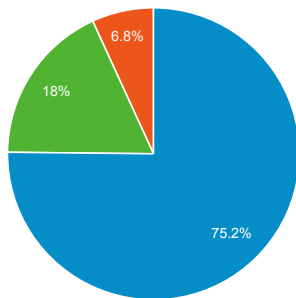

Visits

Jun 1, 2019 - Jun 30, 2019:

● Sessions

May 2, 2019 - May 31, 2019:

● Sessions

1,000

Visits by Traffic Type

■ organic ■ direct ■ referral

Jun 1, 2019 - Jun 30, 2019

May 2, 2019 - May 31, 2019

Visits and Pageviews by Mobile

Mobile

Avg. Visit Duration

Jun 1, 2019 - Jun 30, 2019: ● Avg. Session Duration

May 2, 2019 - May 31, 2019: ● Avg. Session Duration

Visits and Avg. Visit Duration by Country / Territory

Country	Sessions	Avg. Session Duration
United States		
Jun 1, 2019 - Jun 30, 2019	2,144	00:01:21
May 2, 2019 - May 31, 2019	2,822	00:01:20
% Change	-24.03%	0.94%
India		
Jun 1, 2019 - Jun 30, 2019	1,634	00:01:33
May 2, 2019 - May 31, 2019	2,938	00:01:16
% Change	-44.38%	22.52%
United Kingdom		
Jun 1, 2019 - Jun 30, 2019	458	00:01:30
May 2, 2019 - May 31, 2019	575	00:01:20
% Change	-20.35%	13.33%
Germany		
Jun 1, 2019 - Jun 30, 2019	384	00:01:50
May 2, 2019 - May 31, 2019	519	00:01:36
% Change	-26.01%	14.15%
China		
Jun 1, 2019 - Jun 30, 2019	325	00:01:18
May 2, 2019 - May 31, 2019	427	00:02:19
% Change	-23.89%	-44.06%
Canada		