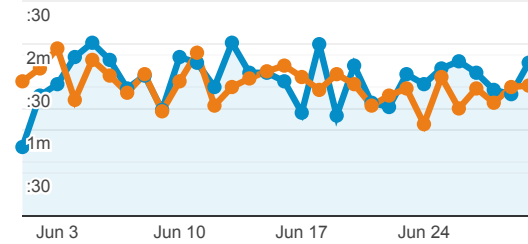

Visits

Jun 1, 2019 - Jun 30, 2019:

● Sessions

May 2, 2019 - May 31, 2019:

● Sessions

1,000

Visits by Traffic Type

■ organic ■ direct ■ referral

Jun 1, 2019 - Jun 30, 2019

May 2, 2019 - May 31, 2019

Visits and Pageviews by Mobile

Mobile

Avg. Visit Duration

Jun 1, 2019 - Jun 30, 2019: ● Avg. Session Duration

May 2, 2019 - May 31, 2019: ● Avg. Session Duration

Visits and Avg. Visit Duration by Country / Territory

Country	Sessions	Avg. Session Duration
United States		
Jun 1, 2019 - Jun 30, 2019	2,144	00:01:21
May 2, 2019 - May 31, 2019	2,822	00:01:20
% Change	-24.03%	0.94%
India		
Jun 1, 2019 - Jun 30, 2019	1,634	00:01:33
May 2, 2019 - May 31, 2019	2,938	00:01:16
% Change	-44.38%	22.52%
United Kingdom		
Jun 1, 2019 - Jun 30, 2019	458	00:01:30
May 2, 2019 - May 31, 2019	575	00:01:20
% Change	-20.35%	13.33%
Germany		
Jun 1, 2019 - Jun 30, 2019	384	00:01:50
May 2, 2019 - May 31, 2019	519	00:01:36
% Change	-26.01%	14.15%
China		
Jun 1, 2019 - Jun 30, 2019	325	00:01:18
May 2, 2019 - May 31, 2019	427	00:02:19
% Change	-23.89%	-44.06%
Canada		

% New Visits

Jun 1, 2019 - Jun 30, 2019

77.36%
Avg for View: 77.36% (0.00%)

May 2, 2019 - May 31, 2019

77.54%
Avg for View: 77.54% (0.00%)

Unique Visitors

Jun 1, 2019 - Jun 30, 2019

8,061
% of Total: 100.00% (8,061)