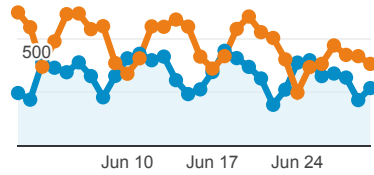

My Dashboard

Jun 1, 2019 - Jun 30, 2019
Compare to: May 2, 2019 - May 31, 2019

All Users
+0.00% Sessions

Visits

Jun 1, 2019 - Jun 30, 2019

9,835
% of Total: 100.00% (9,835)

May 2, 2019 - May 31, 2019

14,188
% of Total: 100.00% (14,188)

Visits

Jun 1, 2019 - Jun 30, 2019:

● Sessions

May 2, 2019 - May 31, 2019:

● Sessions

1,000

Visits by Traffic Type

■ organic ■ direct ■ referral

Jun 1, 2019 - Jun 30, 2019

May 2, 2019 - May 31, 2019

Visits and Pageviews by Mobile

Mobile

Avg. Visit Duration

Jun 1, 2019 - Jun 30, 2019: ● Avg. Session Duration

May 2, 2019 - May 31, 2019: ● Avg. Session Duration

Visits and Avg. Visit Duration by Country / Territory

Country	Sessions	Avg. Session Duration
United States		
Jun 1, 2019 - Jun 30, 2019	2,144	00:01:21
May 2, 2019 - May 31, 2019	2,822	00:01:20
% Change	-24.03%	0.94%
India		
Jun 1, 2019 - Jun 30, 2019	1,634	00:01:33
May 2, 2019 - May 31, 2019	2,938	00:01:16
% Change	-44.38%	22.52%
United Kingdom		
Jun 1, 2019 - Jun 30, 2019	458	00:01:30
May 2, 2019 - May 31, 2019	575	00:01:20
% Change	-20.35%	13.33%
Germany		
Jun 1, 2019 - Jun 30, 2019	384	00:01:50
May 2, 2019 - May 31, 2019	519	00:01:36
% Change	-26.01%	14.15%
China		
Jun 1, 2019 - Jun 30, 2019	325	00:01:18
May 2, 2019 - May 31, 2019	427	00:02:19
% Change	-23.89%	-44.06%
Canada		