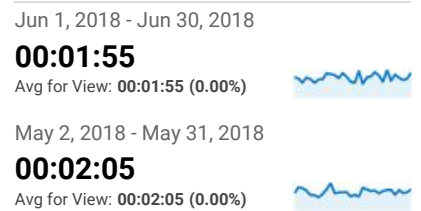

May 2, 2018 - May 31, 2018

Avg. Visit Duration

Visits and Avg. Visit Duration by Country / Territory

Country	Sessions	Avg. Session Duration
India		
Jun 1, 2018 - Jun 30, 2018	1,931	00:01:28
May 2, 2018 - May 31, 2018	2,811	00:01:17
% Change	-31.31%	14.02%
United States		
Jun 1, 2018 - Jun 30, 2018	1,893	00:01:23
May 2, 2018 - May 31, 2018	2,289	00:01:13
% Change	-17.30%	13.60%
Germany		
Jun 1, 2018 - Jun 30, 2018	565	00:01:34
May 2, 2018 - May 31, 2018	539	00:01:12
% Change	4.82%	29.52%
United Kingdom		
Jun 1, 2018 - Jun 30, 2018	464	00:01:48
May 2, 2018 - May 31, 2018	648	00:01:15
% Change	-28.40%	42.95%
France		
Jun 1, 2018 - Jun 30, 2018	385	00:00:58
May 2, 2018 - May 31, 2018	278	00:01:40
% Change	38.49%	-41.93%

% New Visits

Unique Visitors

Pageviews

Pages / Visit

Avg. Time on Page

Visits and Pageviews by Mobile

Mobile (Including Tablet)	Sessions	Pageviews			
			Brazil		
			Jun 1, 2018 - Jun 30, 2018	333	00:01:22
No			May 2, 2018 - May 31, 2018	233	00:01:22
Jun 1, 2018 - Jun 30, 2018	9,231	16,761	% Change	42.92%	-1.14%
May 2, 2018 - May 31, 2018	11,627	20,851	China		
% Change	-20.61%	-19.62%	Jun 1, 2018 - Jun 30, 2018	315	00:02:20
Yes			May 2, 2018 - May 31, 2018	348	00:02:13
Jun 1, 2018 - Jun 30, 2018	2,300	3,467	% Change	-9.48%	5.28%
May 2, 2018 - May 31, 2018	3,438	4,779	Taiwan		
% Change	-33.10%	-27.45%	Jun 1, 2018 - Jun 30, 2018	286	00:01:03
			May 2, 2018 - May 31, 2018	356	00:01:07
			% Change	-19.66%	-6.87%
			Canada		
			Jun 1, 2018 - Jun 30, 2018	244	00:01:37
			May 2, 2018 - May 31, 2018	333	00:01:25
			% Change	-26.73%	14.57%
			Australia		
			Jun 1, 2018 - Jun 30, 2018	237	00:01:04
			May 2, 2018 - May 31, 2018	303	00:01:23
			% Change	-21.78%	-23.15%