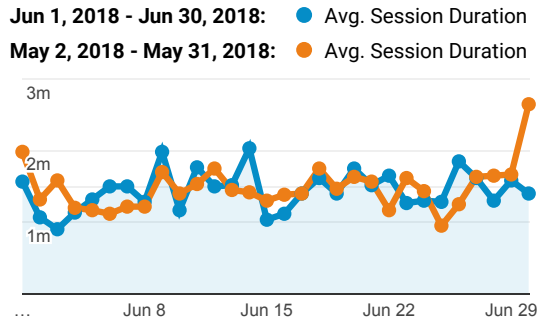

My Dashboard

Jun 1, 2018 - Jun 30, 2018
Compare to: May 2, 2018 - May 31, 2018

All Users
+0.00% Sessions

Visits

Visits

Visits by Traffic Type

organic direct referral
www.url.sg/JavaScriptMiner

Jun 1, 2018 - Jun 30, 2018

May 2, 2018 - May 31, 2018

Avg. Visit Duration

Visits and Avg. Visit Duration by Country / Territory

Country	Sessions	Avg. Session Duration
India		
Jun 1, 2018 - Jun 30, 2018	1,931	00:01:28
May 2, 2018 - May 31, 2018	2,811	00:01:17
% Change	-31.31%	14.02%
United States		
Jun 1, 2018 - Jun 30, 2018	1,893	00:01:23
May 2, 2018 - May 31, 2018	2,289	00:01:13
% Change	-17.30%	13.60%
Germany		
Jun 1, 2018 - Jun 30, 2018	565	00:01:34
May 2, 2018 - May 31, 2018	539	00:01:12
% Change	4.82%	29.52%
United Kingdom		
Jun 1, 2018 - Jun 30, 2018	464	00:01:48
May 2, 2018 - May 31, 2018	648	00:01:15
% Change	-28.40%	42.95%
France		
Jun 1, 2018 - Jun 30, 2018	385	00:00:58
May 2, 2018 - May 31, 2018	278	00:01:40
% Change	38.49%	-41.93%

% New Visits

Unique Visitors

Pageviews

Pages / Visit

Avg. Time on Page

Visits and Pageviews by Mobile

Mobile (Including Tablet)	Sessions	Pageviews			
			Brazil		
			Jun 1, 2018 - Jun 30, 2018	333	00:01:22
No			May 2, 2018 - May 31, 2018	233	00:01:22
Jun 1, 2018 - Jun 30, 2018	9,231	16,761	% Change	42.92%	-1.14%
May 2, 2018 - May 31, 2018	11,627	20,851	China		
% Change	-20.61%	-19.62%	Jun 1, 2018 - Jun 30, 2018	315	00:02:20
Yes			May 2, 2018 - May 31, 2018	348	00:02:13
Jun 1, 2018 - Jun 30, 2018	2,300	3,467	% Change	-9.48%	5.28%
May 2, 2018 - May 31, 2018	3,438	4,779	Taiwan		
% Change	-33.10%	-27.45%	Jun 1, 2018 - Jun 30, 2018	286	00:01:03
			May 2, 2018 - May 31, 2018	356	00:01:07
			% Change	-19.66%	-6.87%
			Canada		
			Jun 1, 2018 - Jun 30, 2018	244	00:01:37
			May 2, 2018 - May 31, 2018	333	00:01:25
			% Change	-26.73%	14.57%
			Australia		
			Jun 1, 2018 - Jun 30, 2018	237	00:01:04
			May 2, 2018 - May 31, 2018	303	00:01:23
			% Change	-21.78%	-23.15%