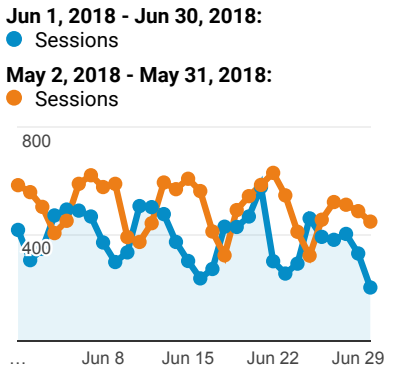

My Dashboard

Jun 1, 2018 - Jun 30, 2018
Compare to: May 2, 2018 - May 31, 2018

All Users
+0.00% Sessions

Visits

Visits

Visits by Traffic Type

organic direct referral
www.url.sg/JavaScriptMiner

Jun 1, 2018 - Jun 30, 2018

May 2, 2018 - May 31, 2018

Avg. Visit Duration

Visits and Avg. Visit Duration by Country / Territory

Country	Sessions	Avg. Session Duration
India		
Jun 1, 2018 - Jun 30, 2018	1,931	00:01:28
May 2, 2018 - May 31, 2018	2,811	00:01:17
% Change	-31.31%	14.02%
United States		
Jun 1, 2018 - Jun 30, 2018	1,893	00:01:23
May 2, 2018 - May 31, 2018	2,289	00:01:13
% Change	-17.30%	13.60%
Germany		
Jun 1, 2018 - Jun 30, 2018	565	00:01:34
May 2, 2018 - May 31, 2018	539	00:01:12
% Change	4.82%	29.52%
United Kingdom		
Jun 1, 2018 - Jun 30, 2018	464	00:01:48
May 2, 2018 - May 31, 2018	648	00:01:15
% Change	-28.40%	42.95%
France		
Jun 1, 2018 - Jun 30, 2018	385	00:00:58
May 2, 2018 - May 31, 2018	278	00:01:40
% Change	38.49%	-41.93%

% New Visits

Unique Visitors

Pageviews

Pages / Visit

Avg. Time on Page

Visits and Pageviews by Mobile

Mobile (Including Tablet)	Sessions	Pageviews			
			Brazil		
			Jun 1, 2018 - Jun 30, 2018	333	00:01:22
No			May 2, 2018 - May 31, 2018	233	00:01:22
Jun 1, 2018 - Jun 30, 2018	9,231	16,761	% Change	42.92%	-1.14%
May 2, 2018 - May 31, 2018	11,627	20,851	China		
% Change	-20.61%	-19.62%	Jun 1, 2018 - Jun 30, 2018	315	00:02:20
Yes			May 2, 2018 - May 31, 2018	348	00:02:13
Jun 1, 2018 - Jun 30, 2018	2,300	3,467	% Change	-9.48%	5.28%
May 2, 2018 - May 31, 2018	3,438	4,779	Taiwan		
% Change	-33.10%	-27.45%	Jun 1, 2018 - Jun 30, 2018	286	00:01:03
			May 2, 2018 - May 31, 2018	356	00:01:07
			% Change	-19.66%	-6.87%
			Canada		
			Jun 1, 2018 - Jun 30, 2018	244	00:01:37
			May 2, 2018 - May 31, 2018	333	00:01:25
			% Change	-26.73%	14.57%
			Australia		
			Jun 1, 2018 - Jun 30, 2018	237	00:01:04
			May 2, 2018 - May 31, 2018	303	00:01:23
			% Change	-21.78%	-23.15%