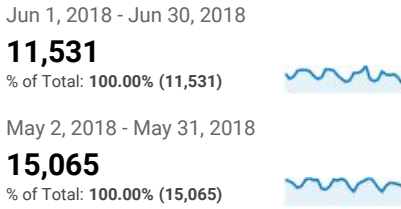

My Dashboard

Jun 1, 2018 - Jun 30, 2018
Compare to: May 2, 2018 - May 31, 2018

All Users
+0.00% Sessions

Visits

Visits

Visits by Traffic Type

organic direct referral
www.url.sg/JavaScriptMiner

Jun 1, 2018 - Jun 30, 2018

May 2, 2018 - May 31, 2018

Avg. Visit Duration

Visits and Avg. Visit Duration by Country / Territory

Country	Sessions	Avg. Session Duration
India		
Jun 1, 2018 - Jun 30, 2018	1,931	00:01:28
May 2, 2018 - May 31, 2018	2,811	00:01:17
% Change	-31.31%	14.02%
United States		
Jun 1, 2018 - Jun 30, 2018	1,893	00:01:23
May 2, 2018 - May 31, 2018	2,289	00:01:13
% Change	-17.30%	13.60%
Germany		
Jun 1, 2018 - Jun 30, 2018	565	00:01:34
May 2, 2018 - May 31, 2018	539	00:01:12
% Change	4.82%	29.52%
United Kingdom		
Jun 1, 2018 - Jun 30, 2018	464	00:01:48
May 2, 2018 - May 31, 2018	648	00:01:15
% Change	-28.40%	42.95%
France		
Jun 1, 2018 - Jun 30, 2018	385	00:00:58
May 2, 2018 - May 31, 2018	278	00:01:40
% Change	38.49%	-41.93%