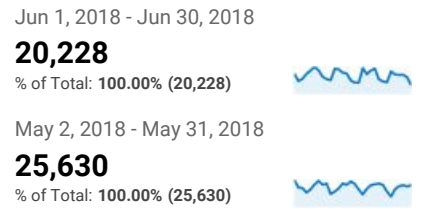

My Dashboard

Jun 1, 2018 - Jun 30, 2018
Compare to: May 2, 2018 - May 31, 2018

All Users
+0.00% Sessions

Visits

Visits

Visits by Traffic Type

organic direct referral
www.url.sg/JavaScriptMiner

Jun 1, 2018 - Jun 30, 2018

May 2, 2018 - May 31, 2018

Avg. Visit Duration

Visits and Avg. Visit Duration by Country / Territory

Country	Sessions	Avg. Session Duration
India		
Jun 1, 2018 - Jun 30, 2018	1,931	00:01:28
May 2, 2018 - May 31, 2018	2,811	00:01:17
% Change	-31.31%	14.02%
United States		
Jun 1, 2018 - Jun 30, 2018	1,893	00:01:23
May 2, 2018 - May 31, 2018	2,289	00:01:13
% Change	-17.30%	13.60%
Germany		
Jun 1, 2018 - Jun 30, 2018	565	00:01:34
May 2, 2018 - May 31, 2018	539	00:01:12
% Change	4.82%	29.52%
United Kingdom		
Jun 1, 2018 - Jun 30, 2018	464	00:01:48
May 2, 2018 - May 31, 2018	648	00:01:15
% Change	-28.40%	42.95%
France		
Jun 1, 2018 - Jun 30, 2018	385	00:00:58
May 2, 2018 - May 31, 2018	278	00:01:40
% Change	38.49%	-41.93%

% New Visits

Unique Visitors

Pageviews

Pages / Visit

Avg. Time on Page

Visits and Pageviews by Mobile