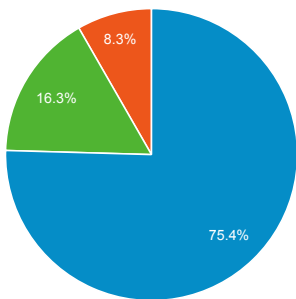

My Dashboard

Jun 1, 2018 - Jun 30, 2018
Compare to: May 2, 2018 - May 31, 2018

All Users
+0.00% Sessions

Visits

Visits

Visits by Traffic Type

organic direct referral
www.url.sg/JavaScriptMiner

Jun 1, 2018 - Jun 30, 2018

May 2, 2018 - May 31, 2018

Avg. Visit Duration

Visits and Avg. Visit Duration by Country / Territory

Country	Sessions	Avg. Session Duration
India		
Jun 1, 2018 - Jun 30, 2018	1,931	00:01:28
May 2, 2018 - May 31, 2018	2,811	00:01:17
% Change	-31.31%	14.02%
United States		
Jun 1, 2018 - Jun 30, 2018	1,893	00:01:23
May 2, 2018 - May 31, 2018	2,289	00:01:13
% Change	-17.30%	13.60%
Germany		
Jun 1, 2018 - Jun 30, 2018	565	00:01:34
May 2, 2018 - May 31, 2018	539	00:01:12
% Change	4.82%	29.52%
United Kingdom		
Jun 1, 2018 - Jun 30, 2018	464	00:01:48
May 2, 2018 - May 31, 2018	648	00:01:15
% Change	-28.40%	42.95%
France		
Jun 1, 2018 - Jun 30, 2018	385	00:00:58
May 2, 2018 - May 31, 2018	278	00:01:40
% Change	38.49%	-41.93%