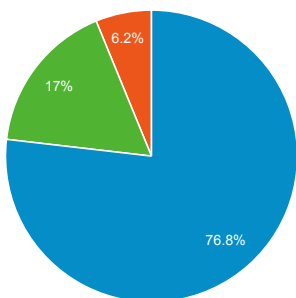

My Dashboard

Jun 1, 2018 - Jun 30, 2018
Compare to: May 2, 2018 - May 31, 2018

All Users
+0.00% Sessions

Visits

Visits

Visits by Traffic Type

organic direct referral
www.url.sg/JavaScriptMiner

Jun 1, 2018 - Jun 30, 2018

May 2, 2018 - May 31, 2018

Avg. Visit Duration

Visits and Avg. Visit Duration by Country / Territory

Country	Sessions	Avg. Session Duration
India		
Jun 1, 2018 - Jun 30, 2018	1,931	00:01:28
May 2, 2018 - May 31, 2018	2,811	00:01:17
% Change	-31.31%	14.02%
United States		
Jun 1, 2018 - Jun 30, 2018	1,893	00:01:23
May 2, 2018 - May 31, 2018	2,289	00:01:13
% Change	-17.30%	13.60%
Germany		
Jun 1, 2018 - Jun 30, 2018	565	00:01:34
May 2, 2018 - May 31, 2018	539	00:01:12
% Change	4.82%	29.52%
United Kingdom		
Jun 1, 2018 - Jun 30, 2018	464	00:01:48
May 2, 2018 - May 31, 2018	648	00:01:15
% Change	-28.40%	42.95%
France		
Jun 1, 2018 - Jun 30, 2018	385	00:00:58
May 2, 2018 - May 31, 2018	278	00:01:40
% Change	38.49%	-41.93%