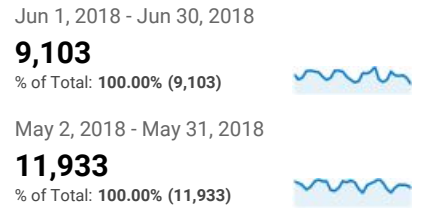

Unique Visitors