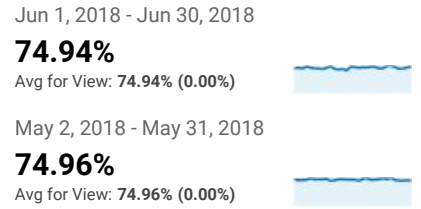

% New Visits